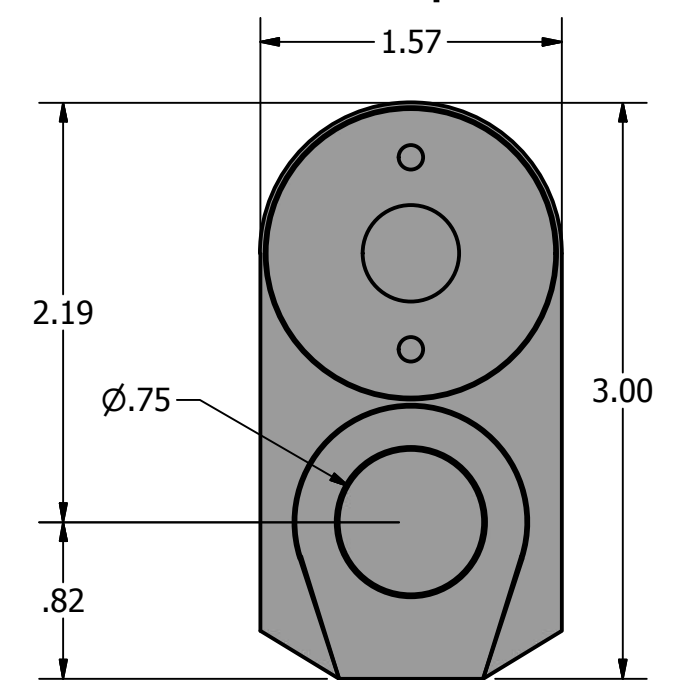

Perspective

Top

Side

Front

FA-35/150/240-12-XX