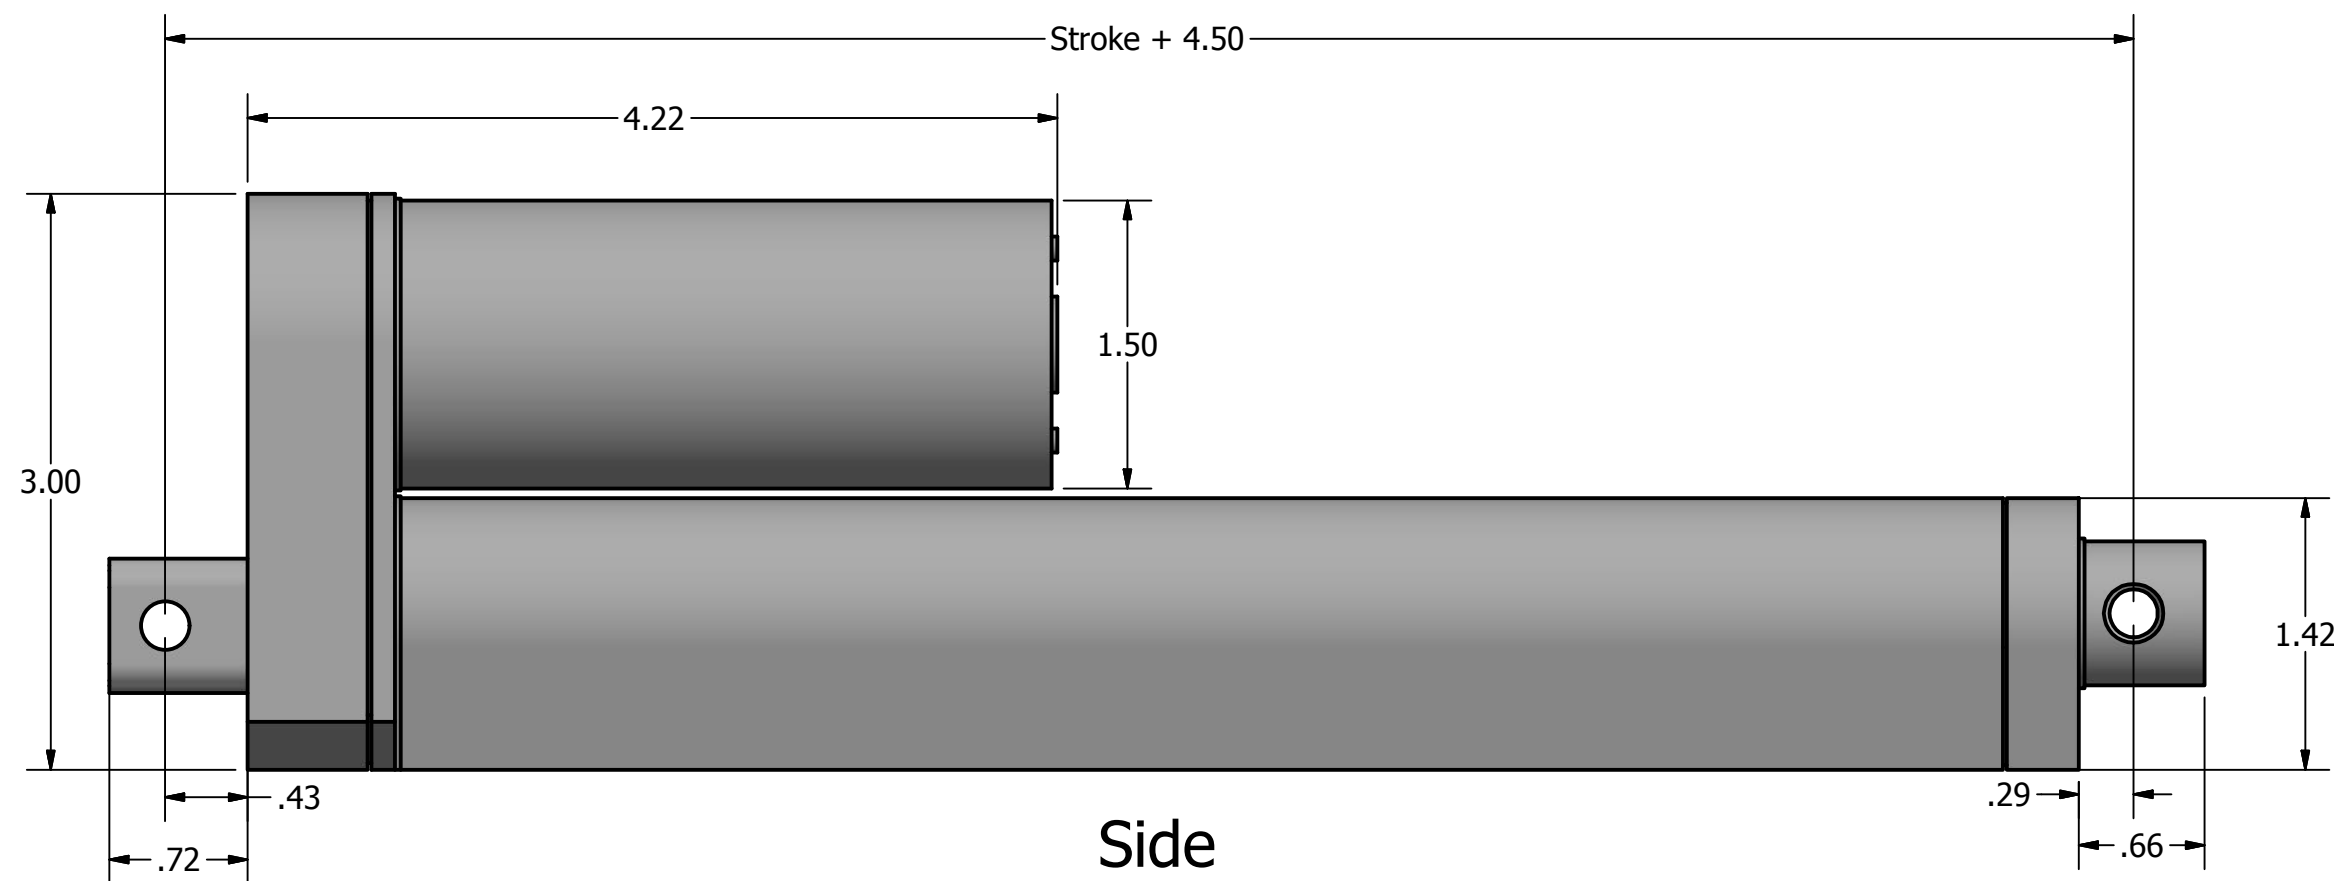

Perspective

Top

Side

Front

FA-35/150/240-12-XX