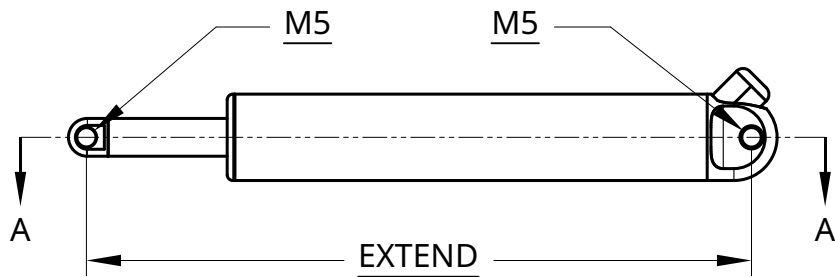

PART NUMBER
FA-BH26-12-X

DESCRIPTION
BULLET SERIES 26 CAL. ACTUATOR

STROKE	RETRACT	EXTEND	BODY
1"	5.88"	6.93"	5.02"
2"	6.87"	8.86"	6.03"
3"	7.85"	10.83"	7.02"
4"	8.84"	12.79"	8.00"
5"	9.82"	14.76"	8.98"
6"	10.81"	16.73"	9.97"
8"	12.78"	20.67"	11.94"
10"	15.92"	25.79"	15.09"
12"	17.89"	29.72"	17.06"