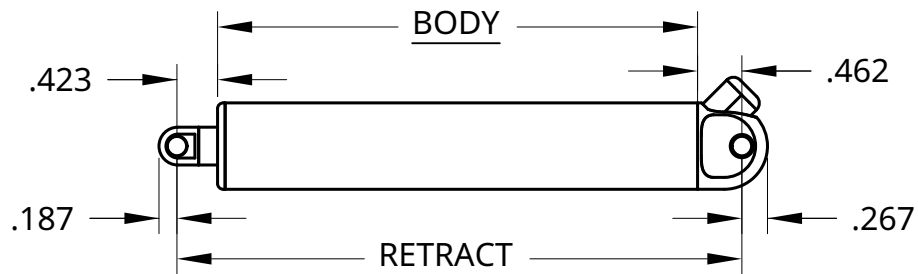

PART NUMBER
FA-BH26-12-X

DESCRIPTION
BULLET SERIES 26 CAL. ACTUATOR

STROKE	RETRACT	EXTEND	BODY
1"	5.88"	6.93"	5.02"
2"	6.87"	8.86"	6.03"
3"	7.85"	10.83"	7.02"
4"	8.84"	12.79"	8.00"
5"	9.82"	14.76"	8.98"
6"	10.81"	16.73"	9.97"
8"	12.78"	20.67"	11.94"
10"	15.92"	25.79"	15.09"
12"	17.89"	29.72"	17.06"