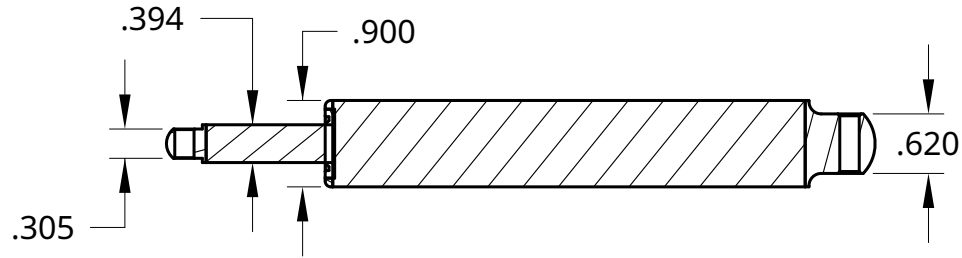

PART NUMBER
FA-BH26-12-X

DESCRIPTION
BULLET SERIES 26 CAL. ACTUATOR

STROKE	RETRACT	EXTEND	BODY
1"	5.88"	6.93"	5.02"
2"	6.87"	8.86"	6.03"
3"	7.85"	10.83"	7.02"
4"	8.84"	12.79"	8.00"
5"	9.82"	14.76"	8.98"
6"	10.81"	16.73"	9.97"
8"	12.78"	20.67"	11.94"
10"	15.92"	25.79"	15.09"
12"	17.89"	29.72"	17.06"