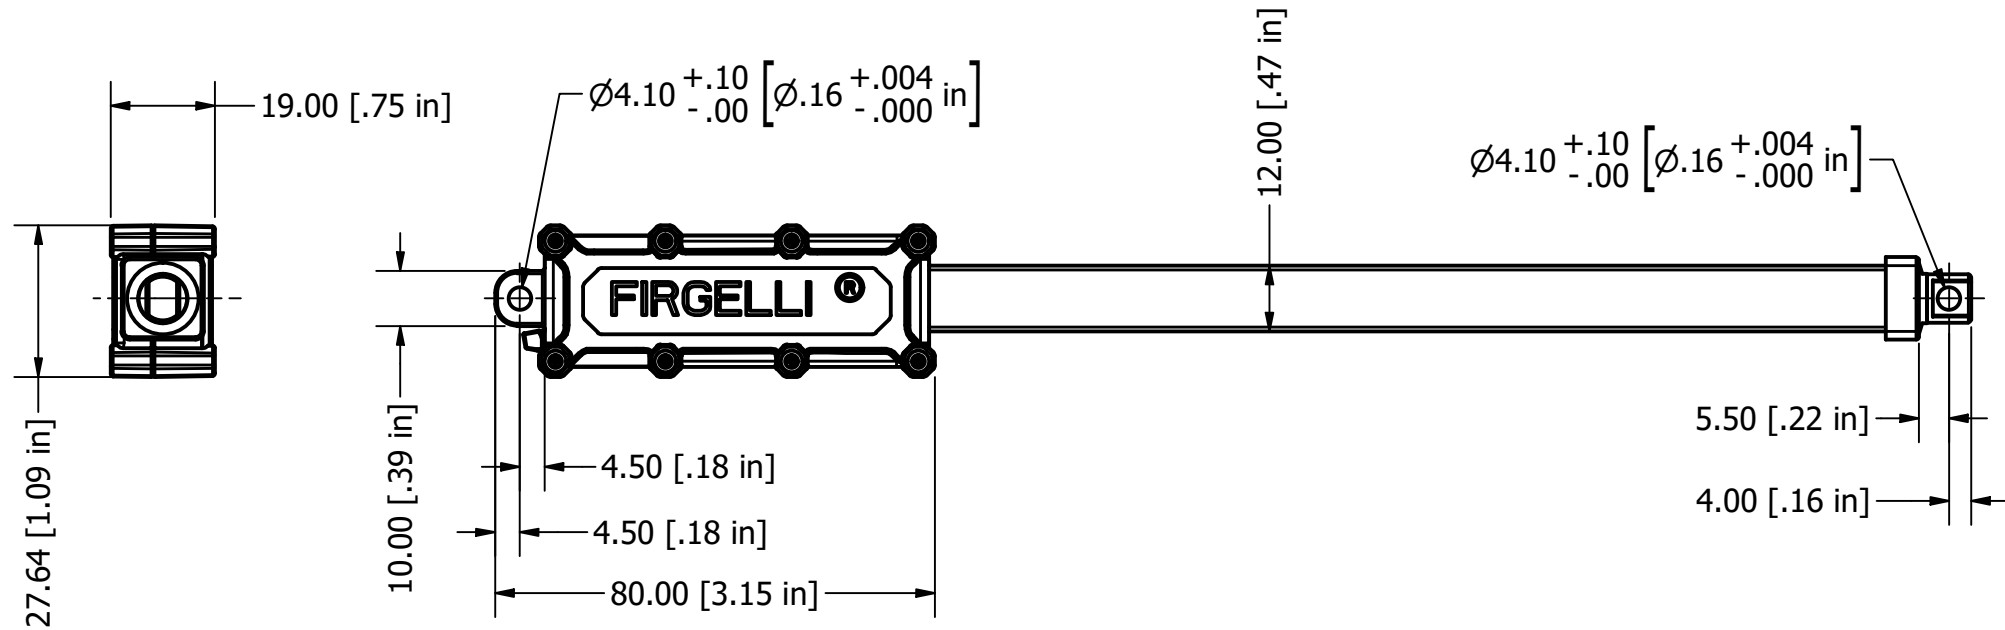

FA-MU-38-12-7
FORCE: 38Lbs (169N)

Actuator Wiring		
Color	Brown	Blue
Extend	-	+
Retract	+	-

TABLE		
NO.	Item	Detail
1	Model No.	FA-MU-38-12-7"
2	Stroke	177.8±3mm [7 in]
3	Voltage	12V DC
4	No Load Speed (mm/s)	8mm±10%
6	Full Load Speed (mm/s)	6mm±10%
7	No Load Current (mA)	≤200
8	Full Load Current (mA)	≤600
9	No Load Noise (dBA)(450mm)	≤60
10	Holding Force (Lbs) (N)	31.47Lbs (140N)
11	Ultimate Mechanical Static Holding Force (Lbs)(N)	56.20Lbs (250N)
12	IP Grade	IP54
13	Front mounting end	thru hole Ø4.10mm [Ø.16 in]
14	Rear mounting end	thru hole Ø4.10mm [Ø.16 in]

SIZE A3	DWG NO FA-MU-38-12-7	REV
SCALE 1 : 1.375	SHEET 1 OF 1	