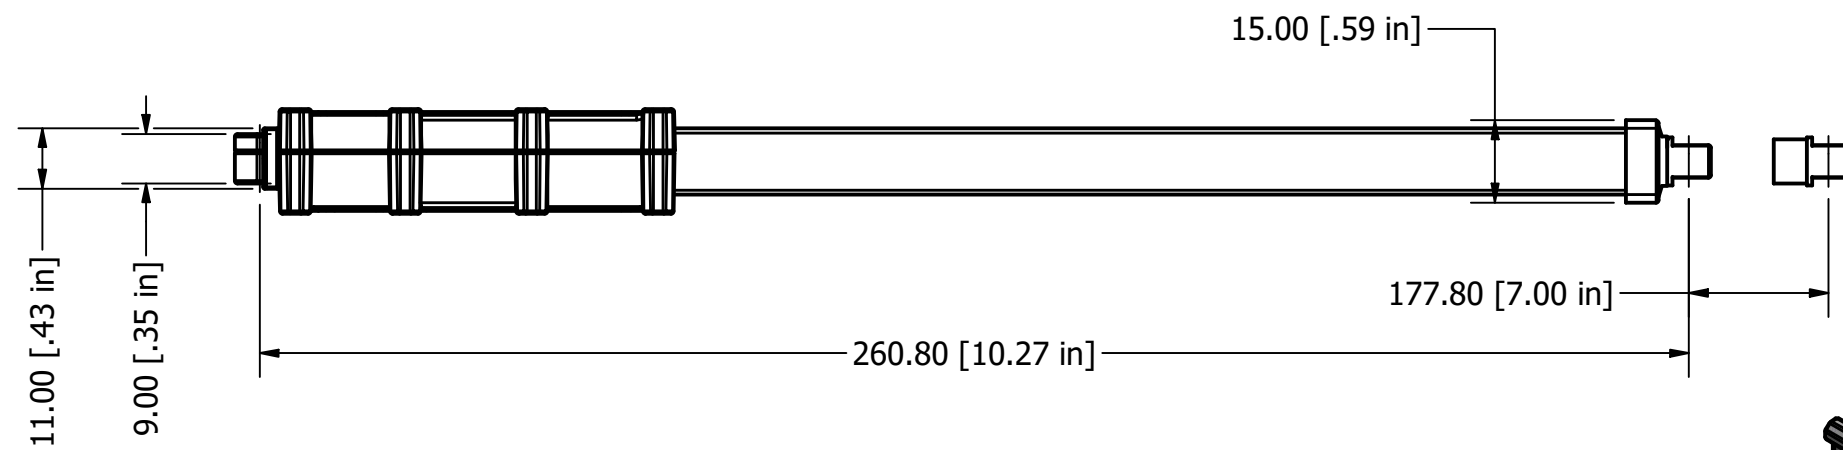

FA-MU-38-12-7
FORCE: 38Lbs (169N)

Actuator Wiring		
Color	Brown	Blue
Extend	-	+
Retract	+	-

TABLE		
NO.	Item	Detail
1	Model No.	FA-MU-38-12-7"
2	Stroke	177.8±3mm [7 in]
3	Voltage	12V DC
4	No Load Speed (mm/s)	8mm±10%
6	Full Load Speed (mm/s)	6mm±10%
7	No Load Current (mA)	≤200
8	Full Load Current (mA)	≤600
9	No Load Noise (dBA)(450mm)	≤60
10	Holding Force (Lbs) (N)	31.47Lbs (140N)
11	Ultimate Mechanical Static Holding Force (Lbs)(N)	56.20Lbs (250N)
12	IP Grade	IP54
13	Front mounting end	thru hole Ø4.10mm [Ø.16 in]
14	Rear mounting end	thru hole Ø4.10mm [Ø.16 in]

SIZE A3	DWG NO FA-MU-38-12-7	REV
SCALE 1 : 1.375	SHEET 1 OF 1	