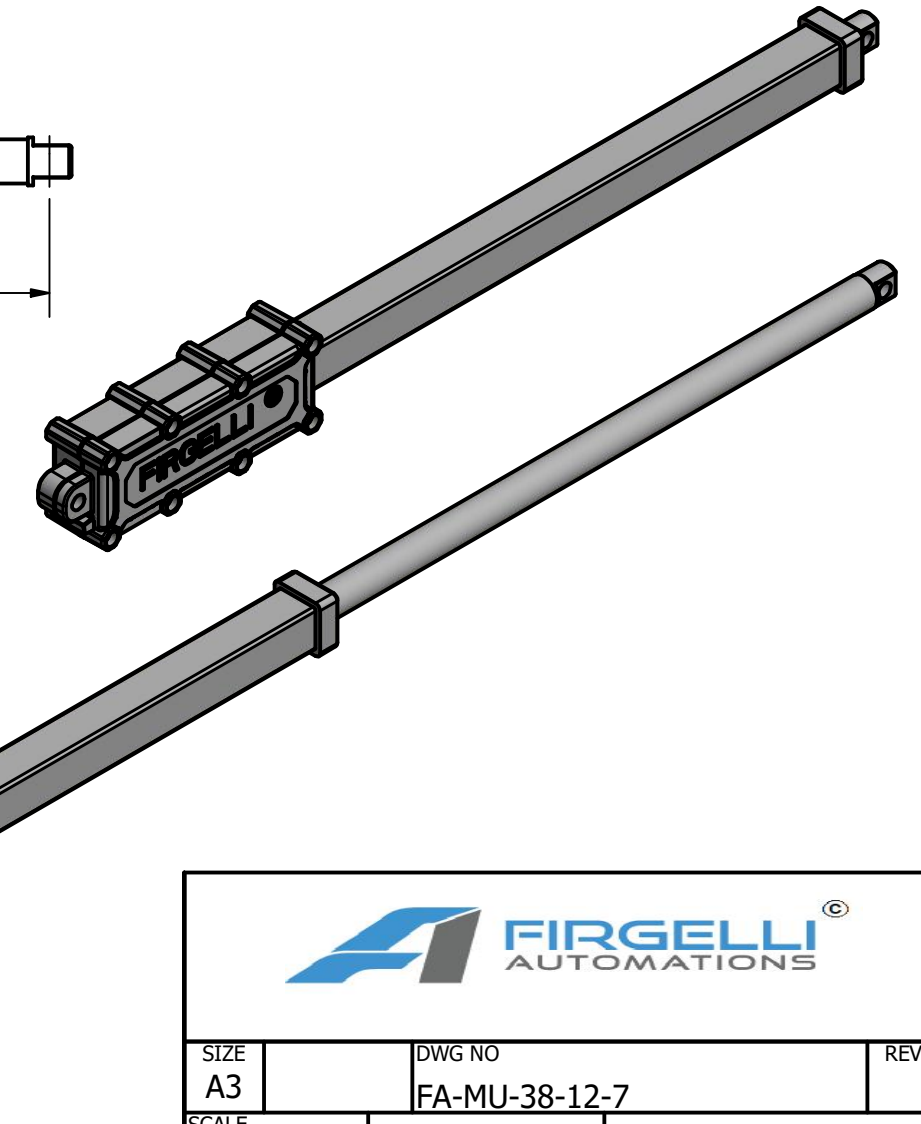

FA-MU-38-12-7
FORCE: 38Lbs (169N)

Actuator Wiring		
Color	Brown	Blue
Extend	-	+
Retract	+	-

TABLE		
NO.	Item	Detail
1	Model No.	FA-MU-38-12-7"
2	Stroke	177.8±3mm [7 in]
3	Voltage	12V DC
4	No Load Speed (mm/s)	8mm±10%
6	Full Load Speed (mm/s)	6mm±10%
7	No Load Current (mA)	≤200
8	Full Load Current (mA)	≤600
9	No Load Noise (dBA)(450mm)	≤60
10	Holding Force (Lbs) (N)	31.47Lbs (140N)
11	Ultimate Mechanical Static Holding Force (Lbs)(N)	56.20Lbs (250N)
12	IP Grade	IP54
13	Front mounting end	thru hole Ø4.10mm [Ø.16 in]
14	Rear mounting end	thru hole Ø4.10mm [Ø.16 in]

SIZE A3	DWG NO FA-MU-38-12-7	REV
SCALE 1 : 1.375	SHEET 1 OF 1	