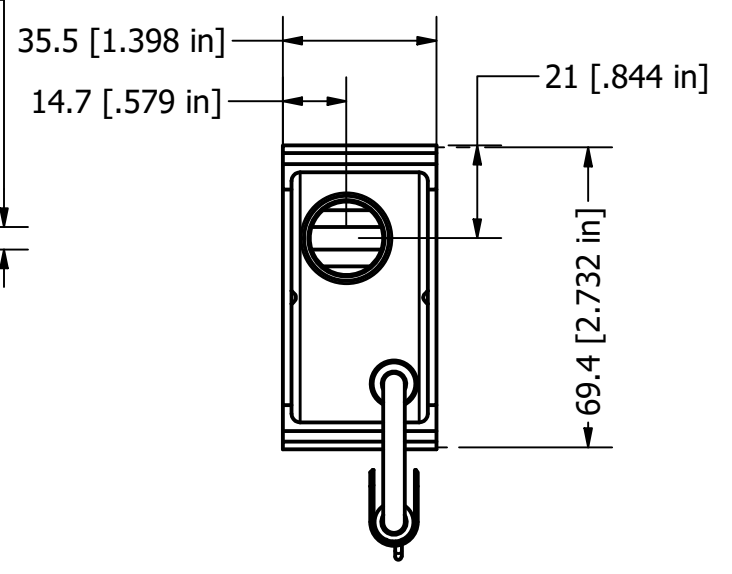

FA-U-330-12-8
FORCE: B motor(1500N)

DRAWN MR ADEBAYO	24/07/2022			
CHECKED				
QA		TITLE		
MFG		ACTUATOR		
APPROVED		SIZE	DWG NO	REV
STROKE	8"	A3	Actuator Drawing	
		SCALE	SHEET 1 OF 2	
		1 / 1.75		