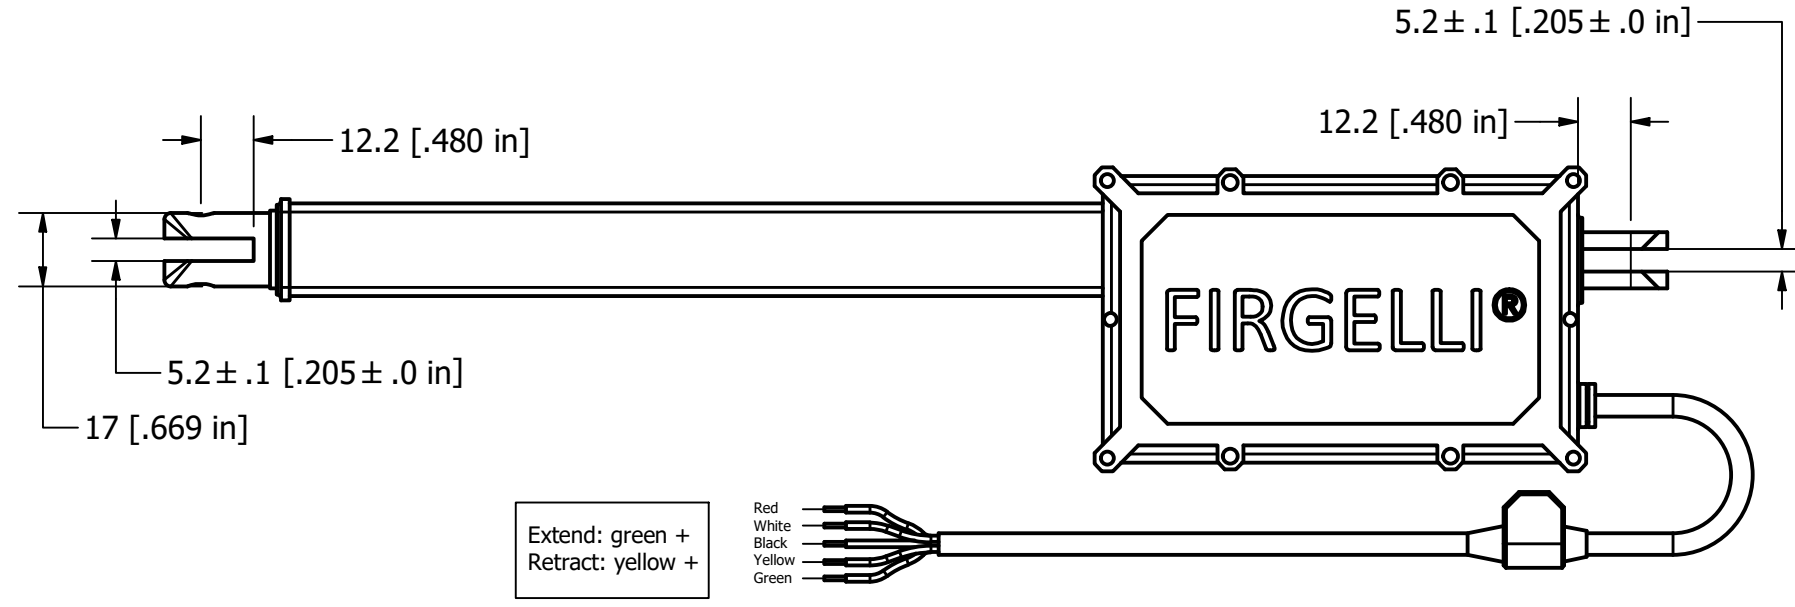

FA-U-330-12-8
FORCE: B motor(1500N)

DRAWN MR ADEBAYO	24/07/2022			
CHECKED				
QA		TITLE		
MFG		ACTUATOR		
APPROVED		SIZE	DWG NO	REV
STROKE	8"	A3	Actuator Drawing	
		SCALE	SHEET 1 OF 2	
		1 / 1.75		