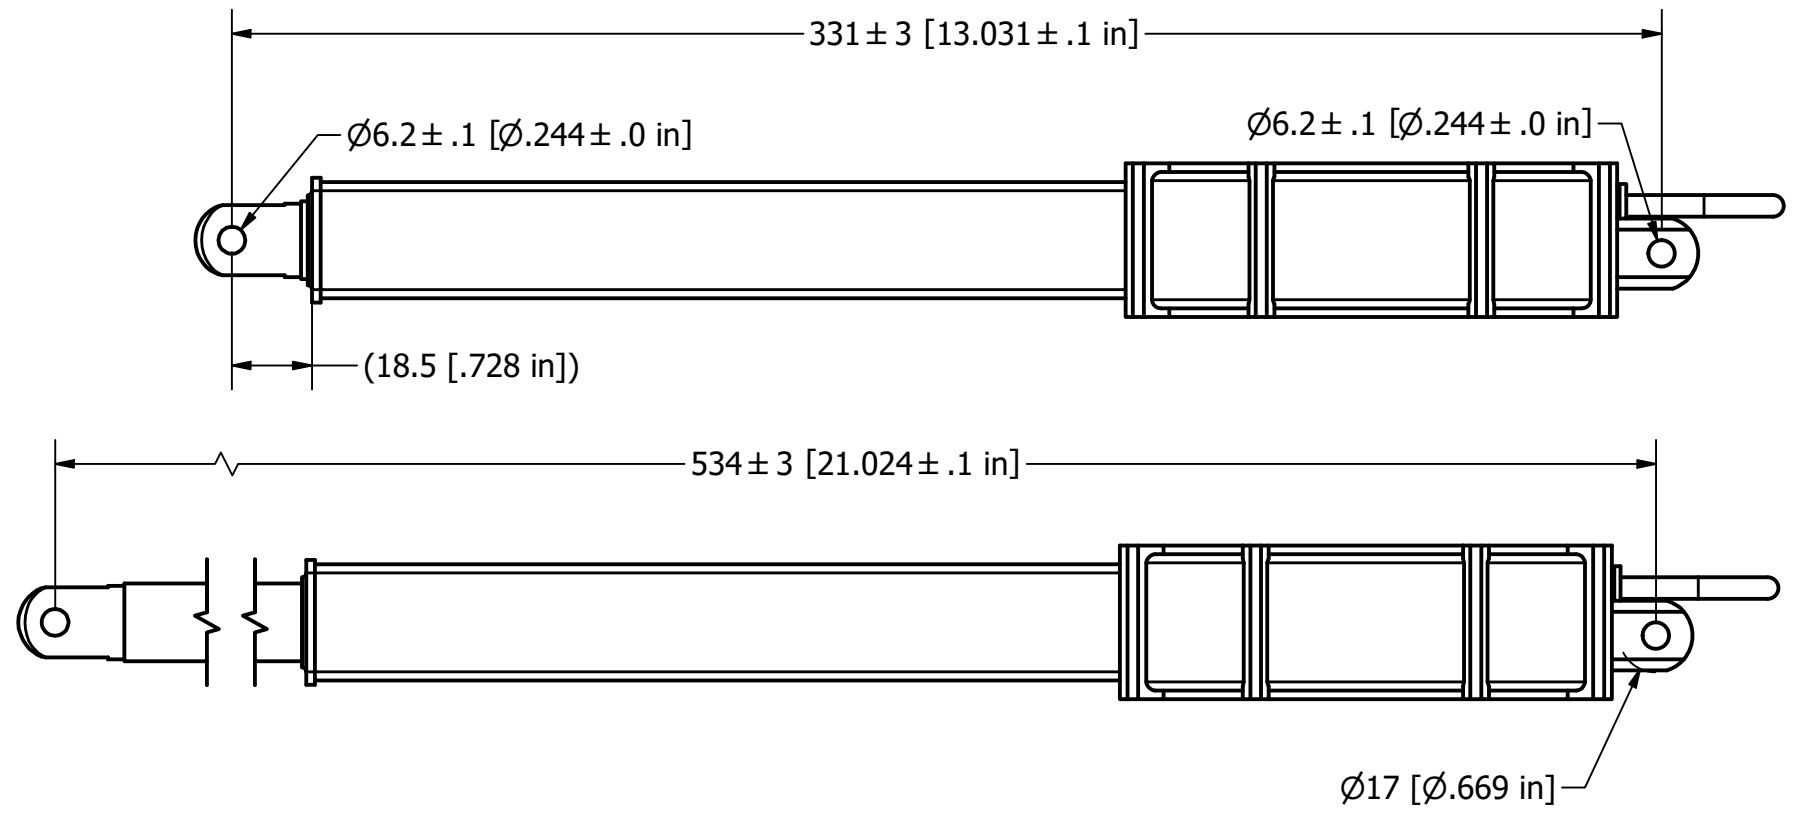

FA-U-330-12-8
FORCE: B motor(1500N)

DRAWN MR ADEBAYO	24/07/2022			
CHECKED				
QA		TITLE		
MFG		ACTUATOR		
APPROVED		SIZE	DWG NO	REV
STROKE	8"	A3	Actuator Drawing	
		SCALE	SHEET 1 OF 2	
		1 / 1.75		