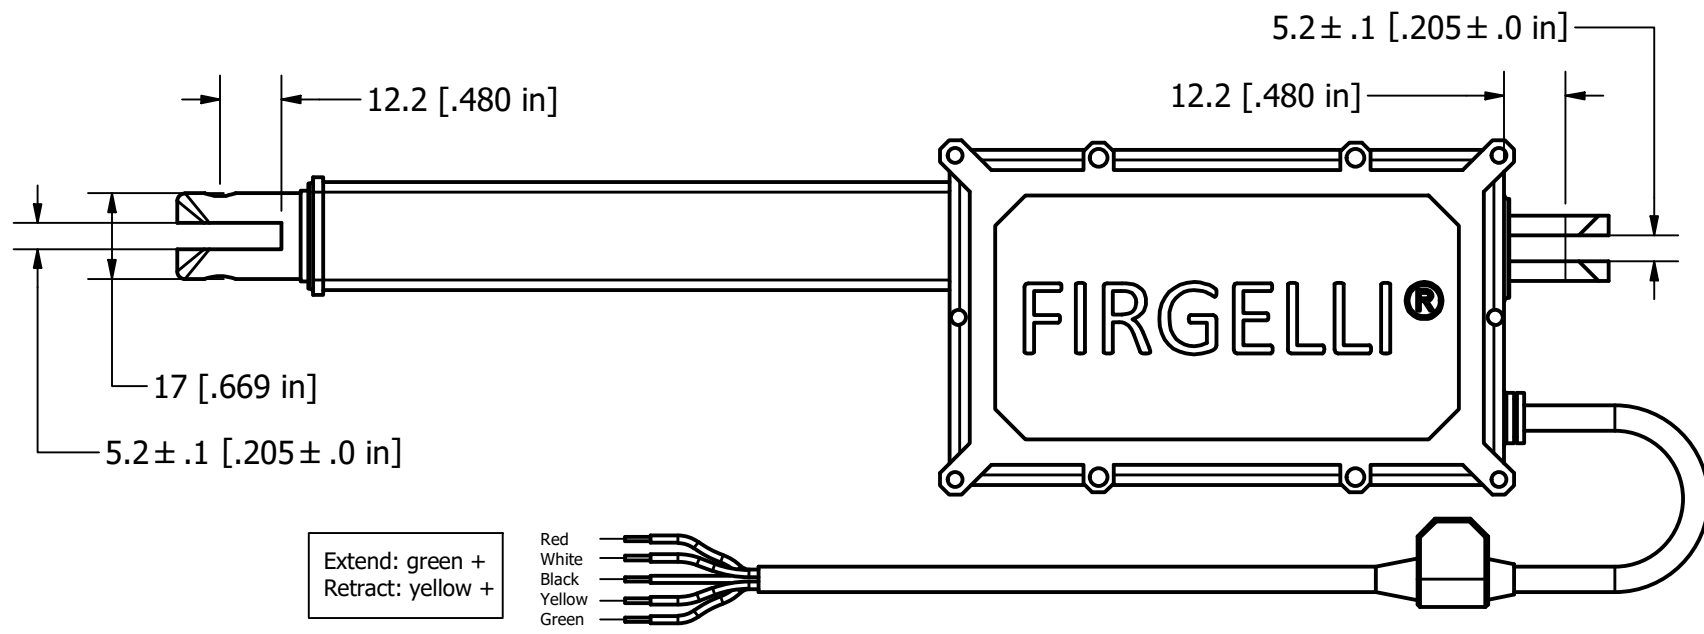

FA-U-330-12-6
FORCE: B motor(1500N)

DRAWN MR ADEBAYO	24/07/2022			
CHECKED				
QA		TITLE		
MFG		ACTUATOR		
APPROVED		SIZE	DWG NO	REV
STROKE	6"	A3	Actuator Drawing	
		SCALE	SHEET 1 OF 2	
		1 : 1.5		