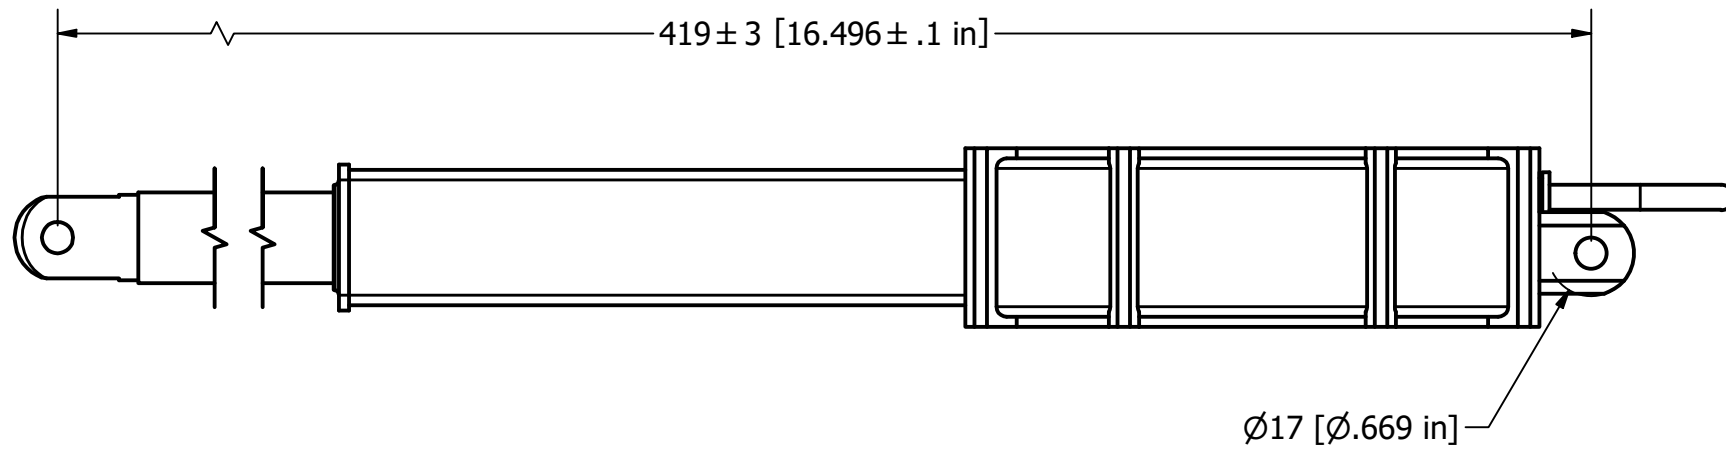

FA-U-330-12-6
FORCE: B motor(1500N)

DRAWN MR ADEBAYO	24/07/2022			
CHECKED				
QA		TITLE		
MFG		ACTUATOR		
APPROVED		SIZE	DWG NO	REV
STROKE	6"	A3	Actuator Drawing	
		SCALE	SHEET 1 OF 2	
		1 : 1.5		