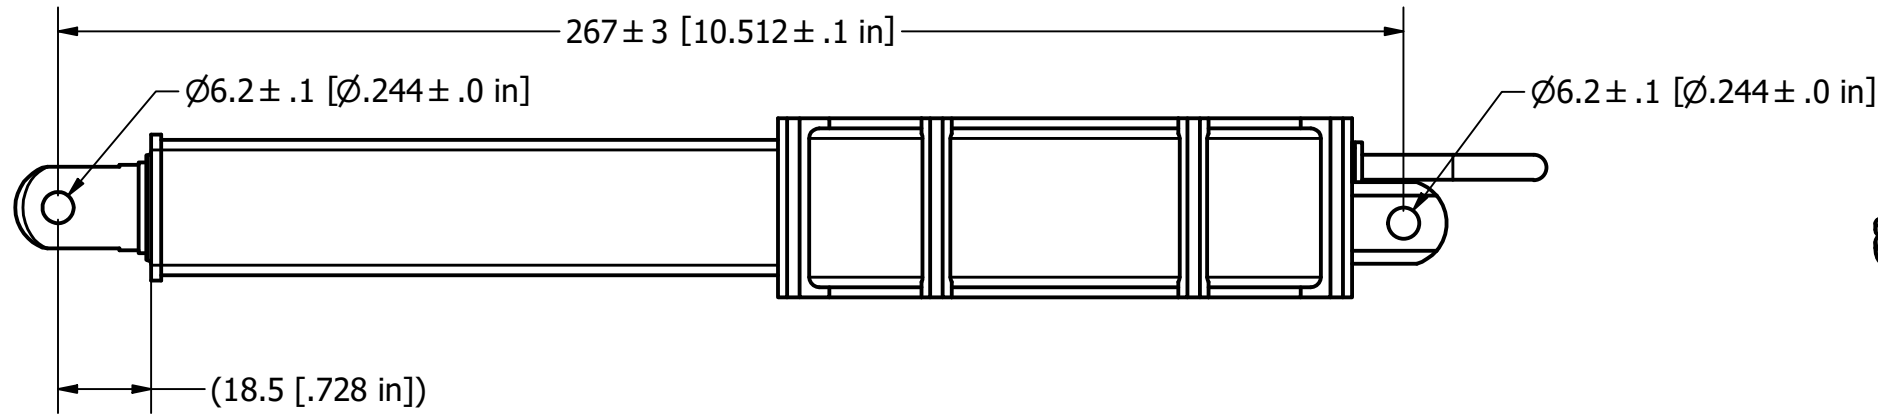

FA-U-330-12-6
FORCE: B motor(1500N)

DRAWN MR ADEBAYO	24/07/2022			
CHECKED				
QA		TITLE		
MFG		ACTUATOR		
APPROVED		SIZE	DWG NO	REV
STROKE	6"	A3	Actuator Drawing	
		SCALE	SHEET 1 OF 2	
		1 : 1.5		