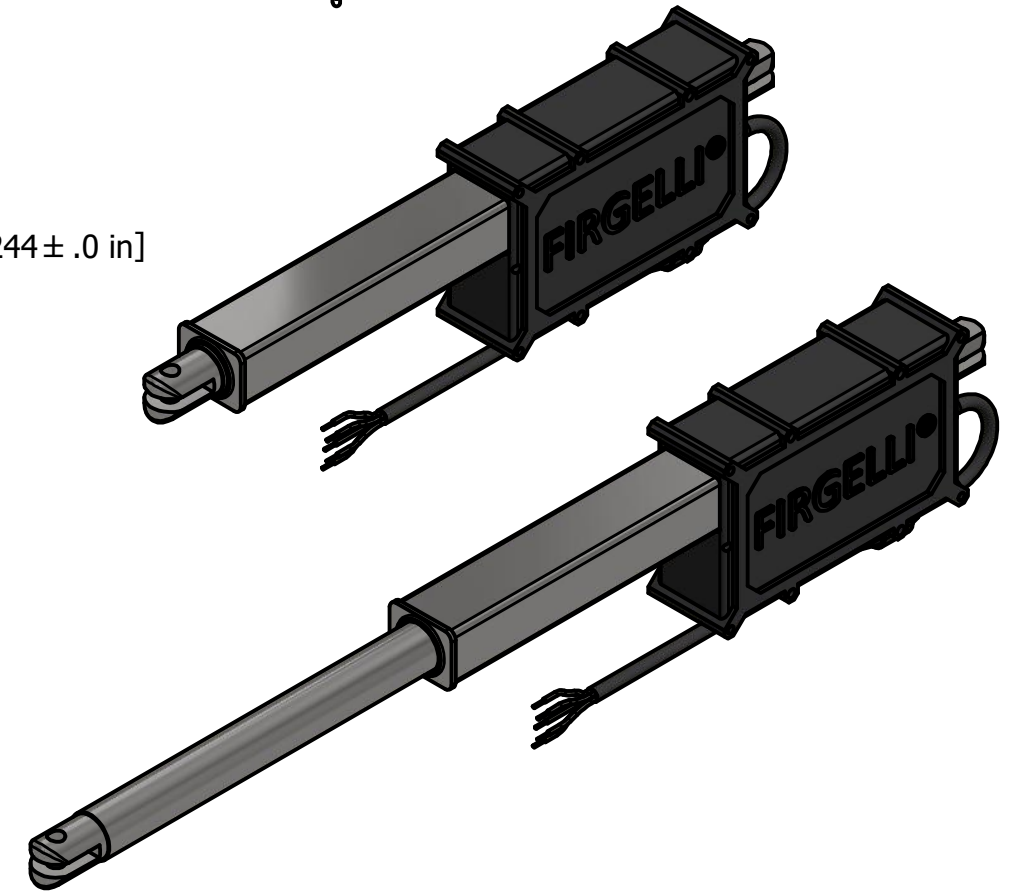

FA-U-330-12-6
FORCE: B motor(1500N)

DRAWN MR ADEBAYO	24/07/2022			
CHECKED				
QA		TITLE		
MFG		ACTUATOR		
APPROVED		SIZE	DWG NO	REV
STROKE	6"	A3	Actuator Drawing	
		SCALE	SHEET 1 OF 2	
		1 : 1.5		