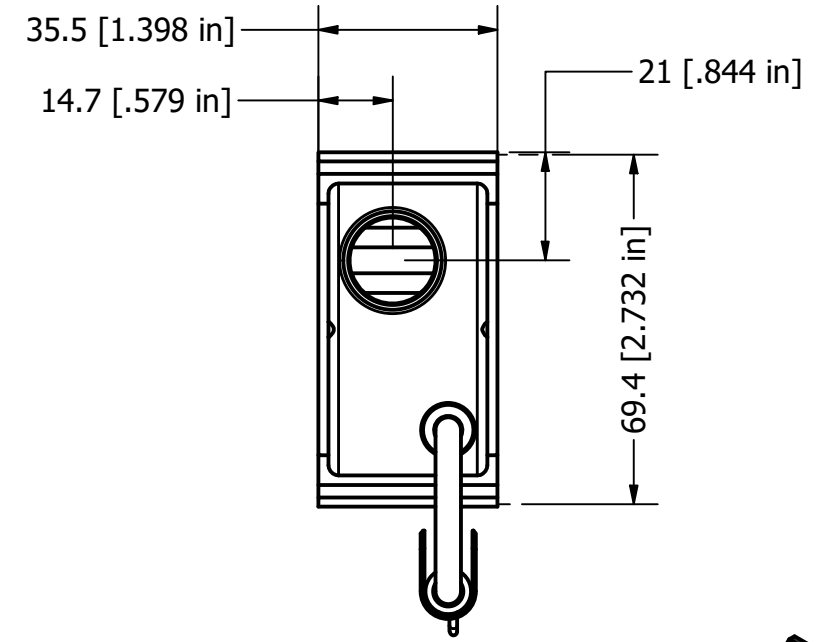

FA-U-330-12-6
FORCE: B motor(1500N)

DRAWN MR ADEBAYO	24/07/2022			
CHECKED				
QA		TITLE		
MFG		ACTUATOR		
APPROVED		SIZE	DWG NO	REV
STROKE	6"	A3	Actuator Drawing	
		SCALE	SHEET 1 OF 2	
		1 : 1.5		