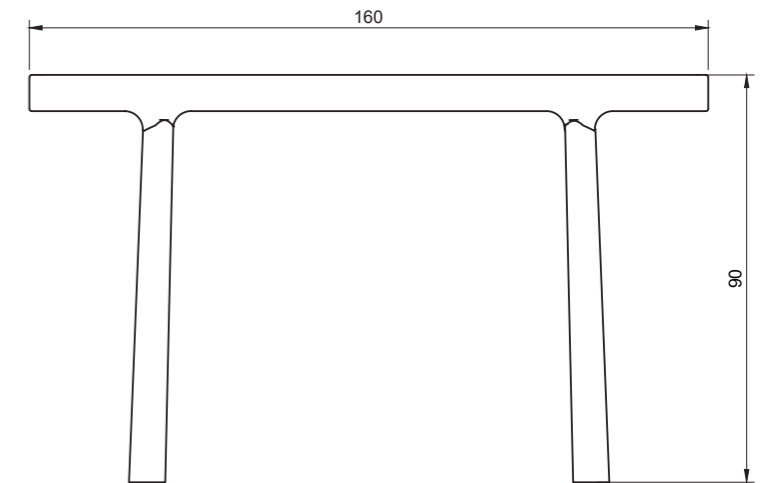

VICTORIA MAGNIANT

DAIKU CONSOLE 40

Matériaux:
Frêne massif
Dimensions:
L 80 x l 40 x H 90 cm - L 120 x l 40 x H 90 cm - L 160 x l 40 x H 90 cm - L 180 x l 40 x H 90 cm
Couleurs:
15 teintes (voir nuancier)

Materials:
Solid ash
Dimensions:
L 31.5" x W 15.7" x H 35.43" - L 49.2" x W 15.7" x H 35.43" - L 63" x W 15.7" x H 35.43" - L 70.87" x W 15.7" x H 35.43"
Colors:
15 shades (see palette)

VICTORIA MAGNIANT