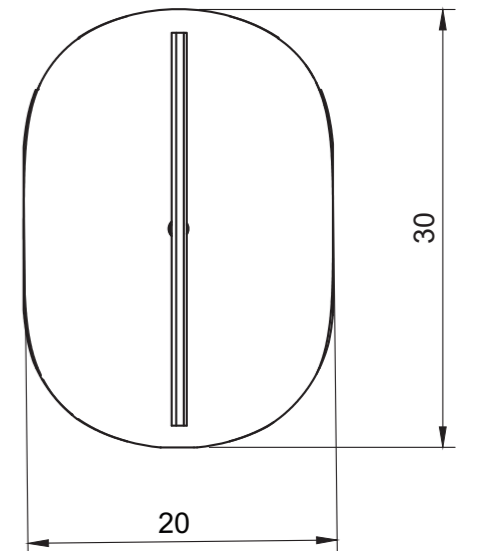

VICTORIA MAGNIANT

TAKOSU MEZZO

Matériaux:
Laiton, verre soufflé, LED: 2700K, 12W, blanc chaud
Dimensions:
L 30 x l 20 x P 10 cm
Couleurs:
6 variations (voir nuancier)

Materials:
Brass, blown glass, LED: 2700K, 12W, warm white
Dimensions:
W 11" x D 7.9" x H 3.94"
Colors:
6 variations (see palette)