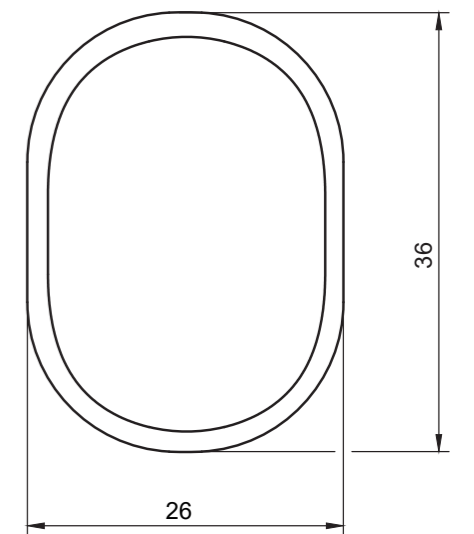

## VICTORIA MAGNIANT

### ASTRA MEZZO

Matériaux:  
Laiton, ampoule LED S14D, 2000K, blanc chaud  
Dimensions:  
L 36 x l 26 x P 8,4 cm  
Couleurs:  
6 variations ( voir nuancier )

Materials:  
Brass, S14D LED bulb, 2000K, warm white  
Dimensions:  
L 14.18" x W 10.24" x D 3.31"  
Colors:  
6 variations ( see palette )