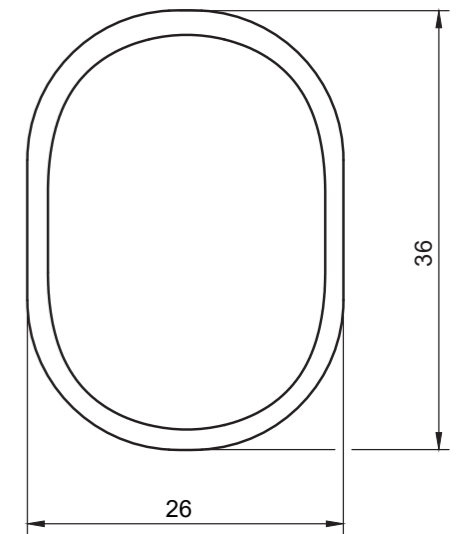

## VICTORIA MAGNIANT

### ASTRA MEZZO

Matériaux:  
Laiton, ampoule LED S14D, 2000K, blanc chaud  
Dimensions:  
L 36 x l 26 x P 8,4 cm  
Couleurs:  
6 variations ( voir nuancier )

Materials:  
Brass, S14D LED bulb, 2000K, warm white  
Dimensions:  
L 14.18" x W 10.24" x D 3.31"  
Colors:  
6 variations ( see palette )