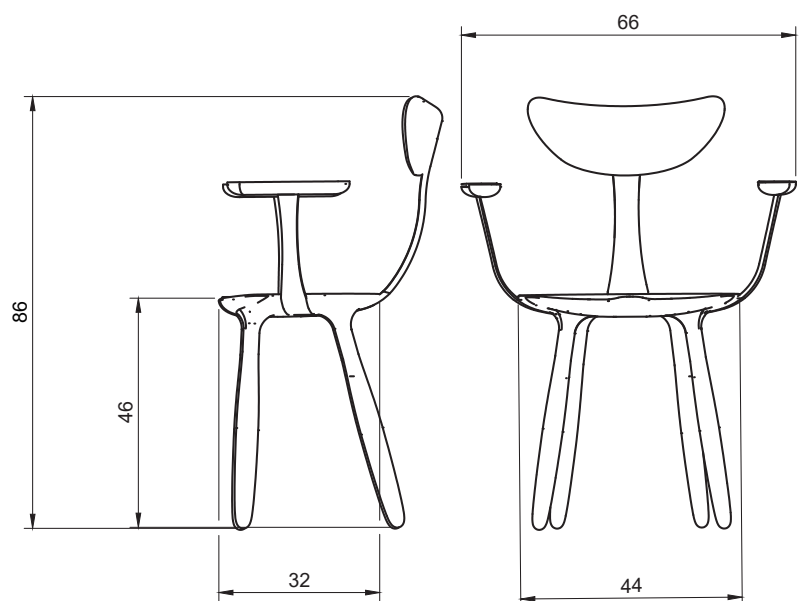

Raisin Noir Black Grape

Vert Anglais English Green

Vert Anglais English Green

Fauteuil Daiku Daiku Armchair

MATERIALS:

Solid ash, tone-on-tone aluminum

DIMENSIONS:

Length: 66 cm (26 inches)

Width: 32 cm (12.5 inches)

Height: 86 cm (34 inches)

COLORS:

15 shades (see palette)

Shades made by Laverdure et fils workshops

Handmade in Europe

Manufacturing time: 12 – 14 weeks.

VICTORIA MAGNIANT

Length: 44 cm (17 inches)

Width: 37 cm (14,5 inches)

Height: 99 cm (39 inches)

COLORS:

15 shades (see palette)

Shades made by Laverdure et fils workshops

Handmade in Europe

Manufacturing time: 12 – 14 weeks.

Table Daiku Daiku Table

MATERIALS:
Solid ash

DIMENSIONS:
Length: 180 ou 220 ou 240 cm (71 or 86,6 or 94,5 inches)
Width: 90 ou 100 cm (35,4 or 39,3 inches)
Height: 75 cm (29,5 inches)

COLORS:
15 shades (see palette)
Shades made by Laverdure et fils workshops