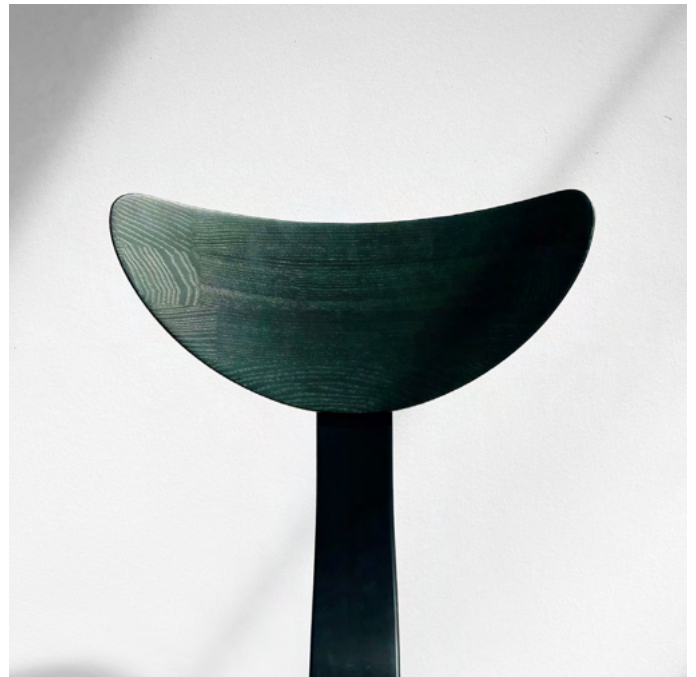

ASSISES SEATS

Tabouret, chaise, banc Daiku en Burgundy
Stool, chair, bench in Burgundy

Chaise Daiku Daiku chair

MATERIALS:

Solid ash, tone-on-tone aluminum

DIMENSIONS:

Length: 44 cm (17 inches)

Width: 32 cm (12.6 inches)

Height: 88 cm (34.5 inches)

COLORS:

15 shades (see palette)

Shades made by Laverdure et fils workshops

Handmade in Europe

Manufacturing time: 12 – 14 weeks.

VICTORIA MAGNIANT

Bleu Indigo Indigo Blue

Raisin Noir Black Grape

Vert Anglais English Green

Vert Anglais English Green

Fauteuil Daiku Daiku Armchair

MATERIALS:

Solid ash, tone-on-tone aluminum

DIMENSIONS:

Length: 66 cm (26 inches)

Bleu de Prusse Prussian Blue

Noyer Verni Walnut

Raisin Noir Black Grape

Gris Lunaire Moon Grey

Chaise de bar Daiku Daiku Barstool

MATERIALS:

Solid ash, tone-on-tone aluminum

DIMENSIONS: