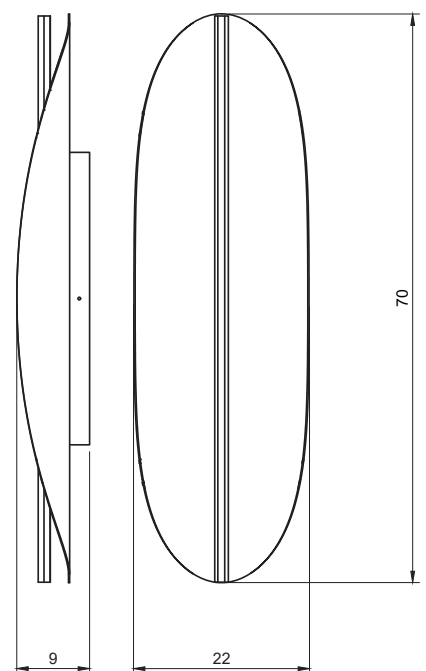

Applique Takosu Mega Takosu Mega Wall Lamp

MATERIALS:

Brass, blown glass, LED: 2700K, 12W, warm white

DIMENSIONS:

Length: 70 cm (27,6 inches)

Width: 22 cm (8,67 inches)

Depth: 9 cm (3.55 inches)

COLORS:

6 variations (see palette)

Bronze artworker : Bruno Altmayer Henzien

Master glassmaker : Wilfried Allyn

Handmade in Europe

Manufacturing time: 12 – 14 weeks.