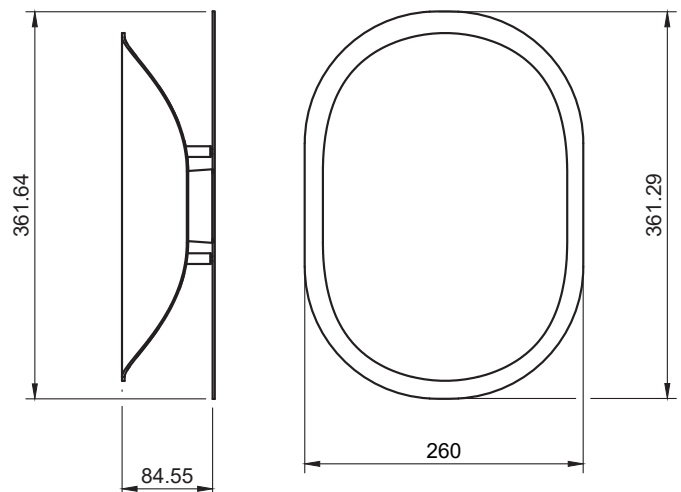

COLORS:

6 variations (see palette)

Bronze artworker : Bruno Altmayer Henzien

Handmade in Europe

Manufacturing time: 12 – 14 weeks.