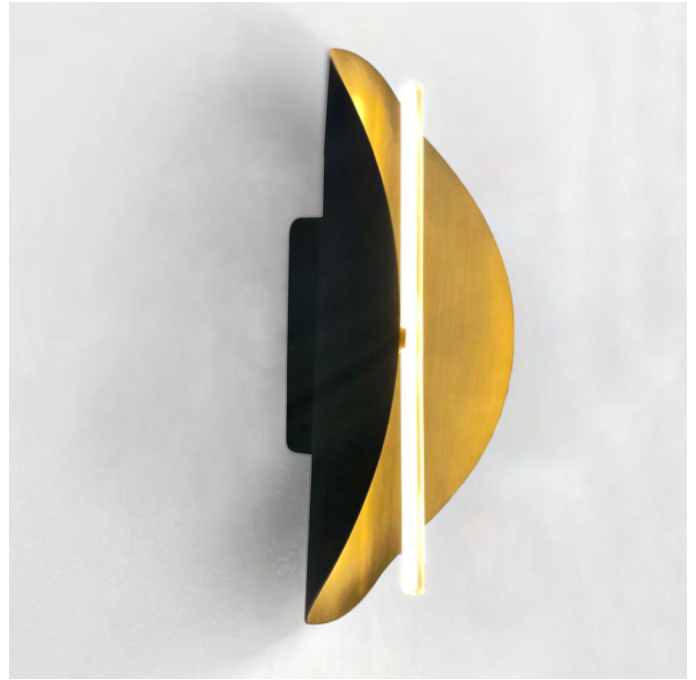

Length: 30 cm (11 inches)

Width: 20 cm (7,9 inches)

Depth: 10 cm (3.94 inches)

COLORS:

6 variations (see palette)

Bronze artworker : Bruno Altmayer Henzien

Master glassmaker : Wilfried Allyn

Handmade in Europe

Manufacturing time: 12 – 14 weeks.

VICTORIA MAGNIANT

Brossée Brushed

Anthracite Anthracite

Applique Astra Mega Astra Mega Wall Lamp

MATERIALS:

Brass, S14D LED bulb, 3000K, warm white

DIMENSIONS: