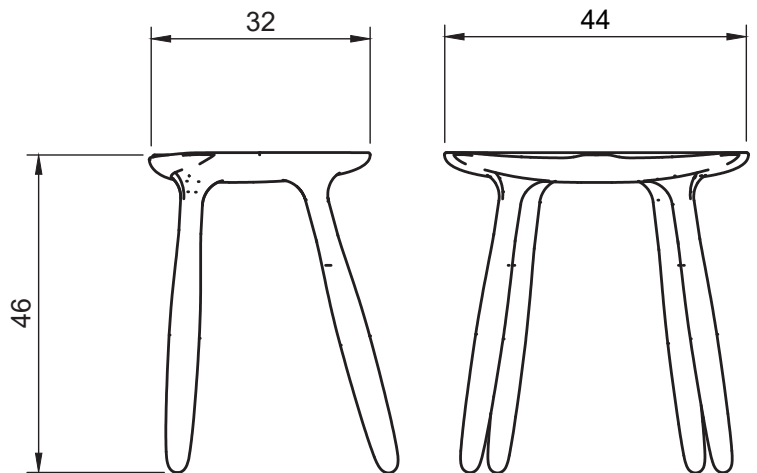

Tabouret Daiku Daiku Stool

MATERIALS:
Solid ash

DIMENSIONS:
Length: 44 cm (17 inches)
Width: 32 cm (12,5 inches)
Height: 46 cm (18 inches)

COLORS:
15 shades (see palette)
Shades made by Laverdure et fils workshops

Handmade in Europe
Manufacturing time: 12 – 14 weeks.