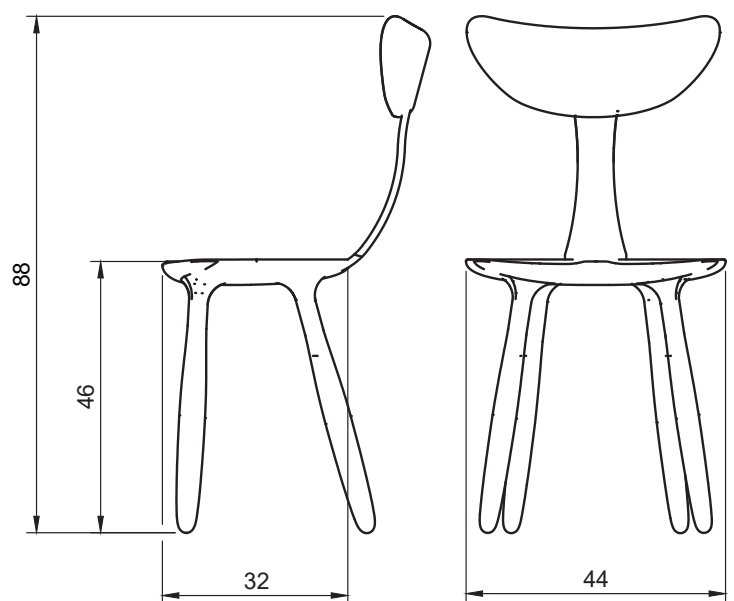

ASSISES SEATS

Tabouret, chaise, banc Daiku en Burgundy
Stool, chair, bench in Burgundy

Chaise Daiku Daiku chair

MATERIALS:

Solid ash, tone-on-tone aluminum

DIMENSIONS:

Length: 44 cm (17 inches)

Width: 32 cm (12.6 inches)

Height: 88 cm (34.5 inches)

COLORS:

15 shades (see palette)

Shades made by Laverdure et fils workshops

Handmade in Europe

Manufacturing time: 12 – 14 weeks.

VICTORIA MAGNIANT

Bleu Indigo Indigo Blue

Raisin Noir Black Grape

Vert Anglais English Green

Vert Anglais English Green

Fauteuil Daiku Daiku Armchair

MATERIALS:

Solid ash, tone-on-tone aluminum

DIMENSIONS:

Length: 66 cm (26 inches)

Table Daiku Daiku Table

MATERIALS:
Solid ash

DIMENSIONS:
Length: 180 ou 220 ou 240 cm (71 or 86,6 or 94,5 inches)
Width: 90 ou 100 cm (35,4 or 39,3 inches)
Height: 75 cm (29,5 inches)

COLORS:
15 shades (see palette)
Shades made by Laverdure et fils workshops