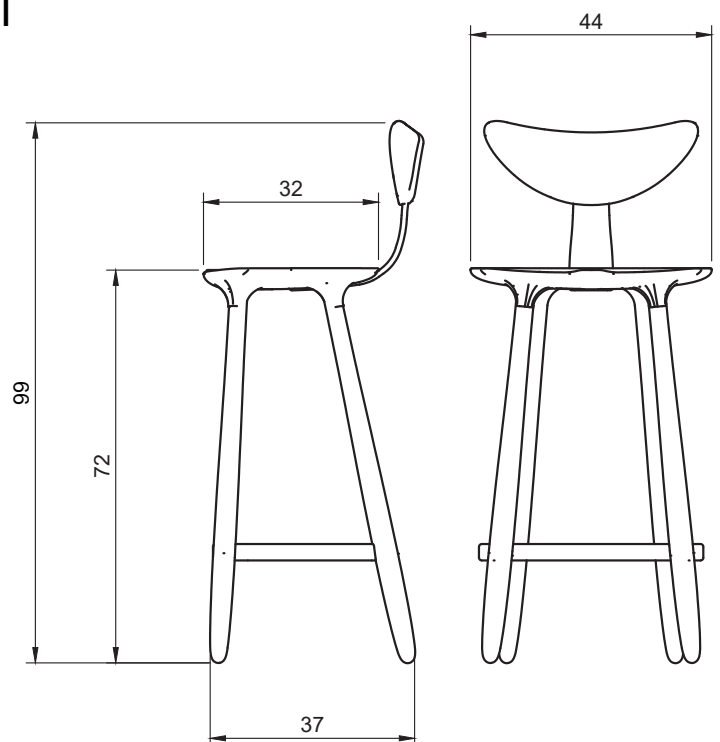

Length: 44 cm (17 inches)

Width: 37 cm (14,5 inches)

Height: 99 cm (39 inches)

COLORS:

15 shades (see palette)

Shades made by Laverdure et fils workshops

Handmade in Europe

Manufacturing time: 12 – 14 weeks.

VICTORIA MAGNIANT

Noir Napoléon III Napoleon III Black

Tabouret Daiku Daiku Stool

MATERIALS:
Solid ash

DIMENSIONS:
Length: 44 cm (17 inches)
Width: 32 cm (12,5 inches)
Height: 46 cm (18 inches)

COLORS:
15 shades (see palette)
Shades made by Laverdure et fils workshops

DIMENSIONS:
Length: 90 ou 120 ou 160 cm (35,4 or 47,25 or 63 inches)
Width: 32 cm (13 inches)
Height: 45 cm (17,7 inches)

COLORS:
15 shades (see palette)
Shades made by Laverdure et fils workshops

Handmade in Europe
Manufacturing time: 12 – 14 weeks.

Table Daiku Daiku Table

MATERIALS:
Solid ash

DIMENSIONS:
Length: 180 ou 220 ou 240 cm (71 or 86,6 or 94,5 inches)
Width: 90 ou 100 cm (35,4 or 39,3 inches)
Height: 75 cm (29,5 inches)

COLORS:
15 shades (see palette)
Shades made by Laverdure et fils workshops