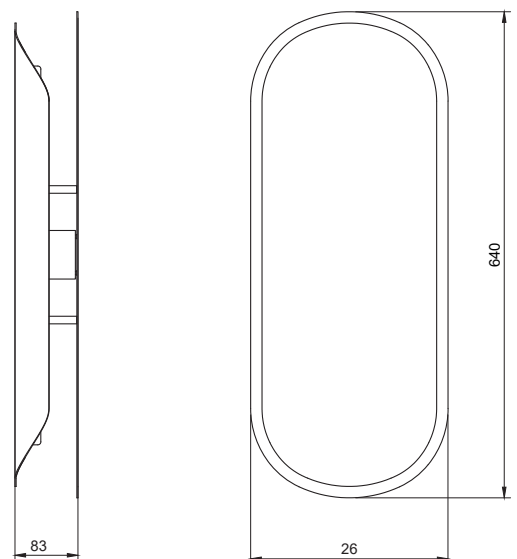

DIMENSIONS:

Length: 70 cm (27,6 inches)

Width: 22 cm (8,67 inches)

Depth: 9 cm (3.55 inches)

COLORS:

6 variations (see palette)

Bronze artworker : Bruno Altmayer Henzien

Master glassmaker : Wilfried Allyn

Length: 30 cm (11 inches)

Width: 20 cm (7,9 inches)

Depth: 10 cm (3.94 inches)

COLORS:

6 variations (see palette)

Bronze artworker : Bruno Altmayer Henzien

Master glassmaker : Wilfried Allyn

Handmade in Europe

Length: 64 cm (25,2 inches)

Width: 26 cm (10,24 inches)

Depth: 8 cm (3.14 inches)

COLORS:

6 variations (see palette)

Handmade in Europe

Manufacturing time: 12 – 14 weeks.

VICTORIA MAGNIANT

DIMENSIONS:

Length: 36 cm (14,18 inches)

Width: 26 cm (10,24 inches)

Depth: 8,4 cm (3.31 inches)

COLORS:

6 variations (see palette)

Bronze artworker : Bruno Altmayer Henzien

Handmade in Europe