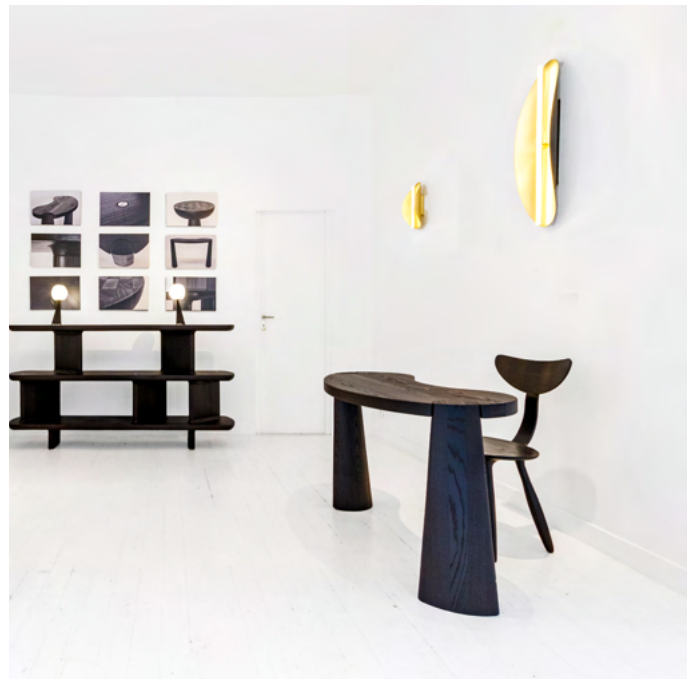

VICTORIA MAGNIANT

Anthracite Anthracite