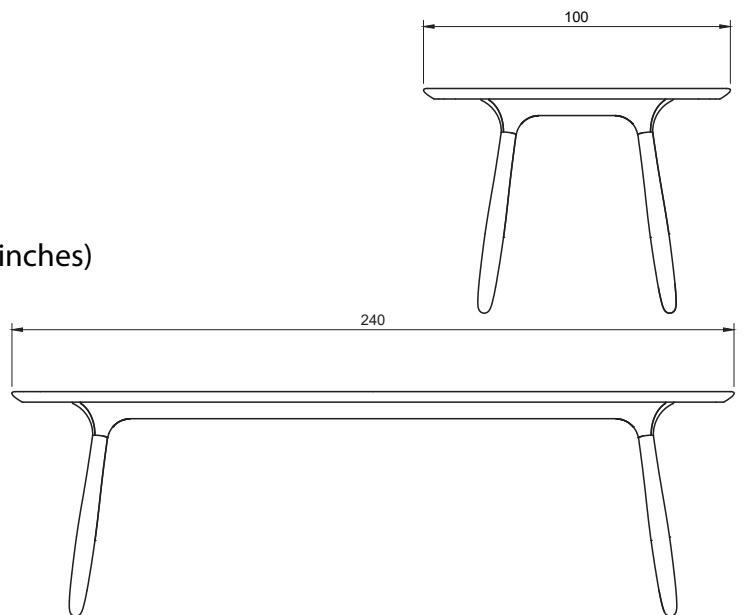

DIMENSIONS:
Length: 90 ou 120 ou 160 cm (35,4 or 47,25 or 63 inches)
Width: 32 cm (13 inches)
Height: 45 cm (17,7 inches)

COLORS:
15 shades (see palette)
Shades made by Laverdure et fils workshops

Handmade in Europe
Manufacturing time: 12 – 14 weeks.

Table Daiku Daiku Table

MATERIALS:
Solid ash

DIMENSIONS:
Length: 180 ou 220 ou 240 cm (71 or 86,6 or 94,5 inches)
Width: 90 ou 100 cm (35,4 or 39,3 inches)
Height: 75 cm (29,5 inches)

COLORS:
15 shades (see palette)
Shades made by Laverdure et fils workshops

Handmade in Europe
Manufacturing time: 12 – 14 weeks.

VICTORIA MAGNIANT

Burgundy Burgundy

Table Basse Daiku Daiku Side Table

MATERIALS:
Solid ash

DIMENSIONS:
Diameter: 60 cm (23,6 inches)
Height: 50 cm (19,6 inches)