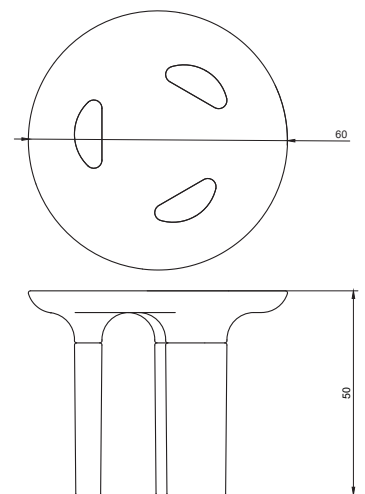

Table Basse Daiku Daiku Side Table

MATERIALS:
Solid ash

DIMENSIONS:
Diameter: 60 cm (23,6 inches)
Height: 50 cm (19,6 inches)

COLORS:
15 shades (see palette)
Shades made by Laverdure et fils workshops

Handmade in Europe
Manufacturing time: 12 – 14 weeks.