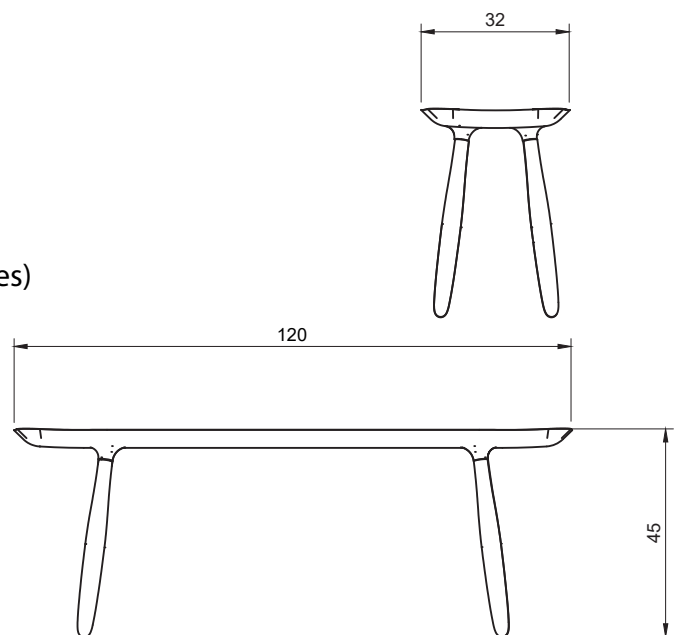

Length: 44 cm (17 inches)

Width: 37 cm (14,5 inches)

Height: 99 cm (39 inches)

COLORS:

15 shades (see palette)

Shades made by Laverdure et fils workshops

Handmade in Europe

Manufacturing time: 12 – 14 weeks.

VICTORIA MAGNIANT

Noir Napoléon III Napoleon III Black

Tabouret Daiku Daiku Stool

MATERIALS:
Solid ash

DIMENSIONS:
Length: 44 cm (17 inches)
Width: 32 cm (12,5 inches)
Height: 46 cm (18 inches)

COLORS:
15 shades (see palette)
Shades made by Laverdure et fils workshops

DIMENSIONS:
Length: 90 ou 120 ou 160 cm (35,4 or 47,25 or 63 inches)
Width: 32 cm (13 inches)
Height: 45 cm (17,7 inches)

COLORS:
15 shades (see palette)
Shades made by Laverdure et fils workshops

Handmade in Europe
Manufacturing time: 12 – 14 weeks.

Table Daiku Daiku Table

MATERIALS:
Solid ash

DIMENSIONS:
Length: 180 ou 220 ou 240 cm (71 or 86,6 or 94,5 inches)
Width: 90 ou 100 cm (35,4 or 39,3 inches)
Height: 75 cm (29,5 inches)

COLORS:
15 shades (see palette)
Shades made by Laverdure et fils workshops