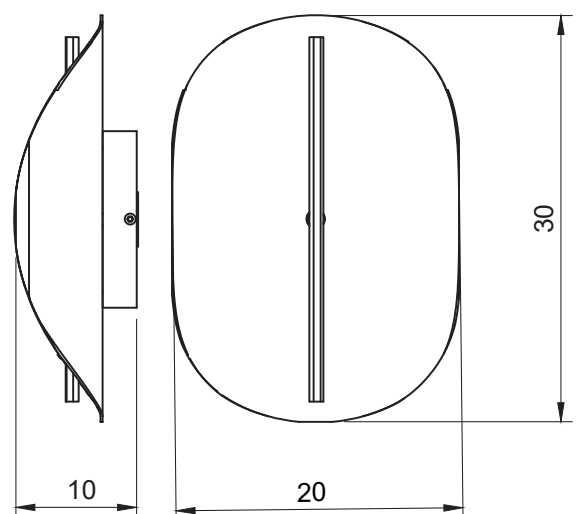

COLORS:

6 variations (see palette)

Bronze artworker : Bruno Altmayer Henzien

Master glassmaker : Wilfried Allyn

Handmade in Europe

Manufacturing time: 12 – 14 weeks.