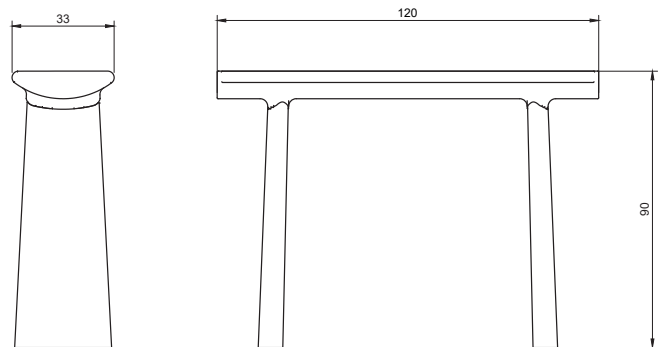

Console Daiku Daiku Console

MATERIALS:
Solid ash

DIMENSIONS:
Length: 80 ou 120 ou 160 ou 180 cm (31,5 or 47,2 or 63 or 70,87 inches)
Width: 33 ou 40 cm (13 or 15,75 inches)
Height: 90 cm (35,43 inches)

COLORS:
15 shades (see palette)
Shades made by Laverdure et fils workshops

Handmade in Europe
Manufacturing time: 12 – 14 weeks.