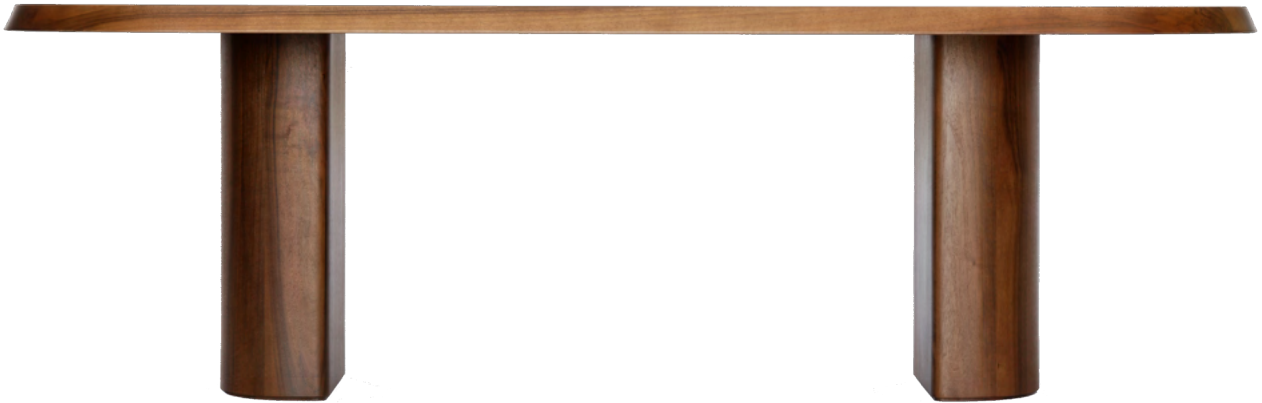

VICTORIA MAGNIANT

TABLES TABLES

Table Tripode Ki Ki 3 Legs table

MATERIALS:

Walnut or Burnt ash

DIMENSIONS:

Length: 173 cm (68,1 inches)

Width: 80 cm (31,5 inches)

Height: 75 cm (29,5 inches)

Customized sizes possible

Limited edition of 8 pieces

4 artist's proofs varnished walnut table

Handmade in France

Manufacturing time: 10 – 12 weeks.

VICTORIA MAGNIANT

Noyer Verni Walnut

Table Ki 2 pieds Ki 2 Legs table

MATERIALS:

Walnut or Burnt ash

DIMENSIONS:

Length: 240 cm (94,4 inches)

Width: 115 cm (45,2 inches)

Height: 75 cm (29,5 inches)

Customized sizes possible