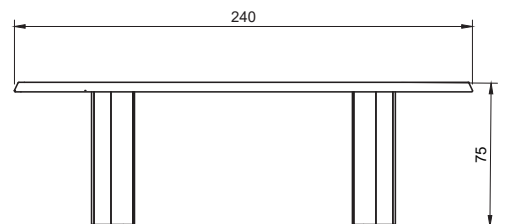

Table Ki 2 pieds Ki 2 Legs table

MATERIALS:

Walnut or Burnt ash

DIMENSIONS:

Length: 240 cm (94,4 inches)

Width: 115 cm (45,2 inches)

Height: 75 cm (29,5 inches)

Customized sizes possible

Limited edition of 8 pieces

4 artist's proofs varnished walnut table

Handmade in France

Manufacturing time: 10 – 12 weeks.