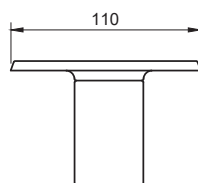

Table Ma Ma table

MATERIALS:

Oak, Walnut or Burnt ash

DIMENSIONS:

Length: 263 cm (103,5 inches)

Width: 110 cm (43,3 inches)

Height: 75 cm (29,5 inches)

Customized sizes possible

Limited edition of 8 pieces

4 artist's proofs varnished walnut table

Signed and numbered.

Handmade in France

Manufacturing time: 10 – 12 weeks.