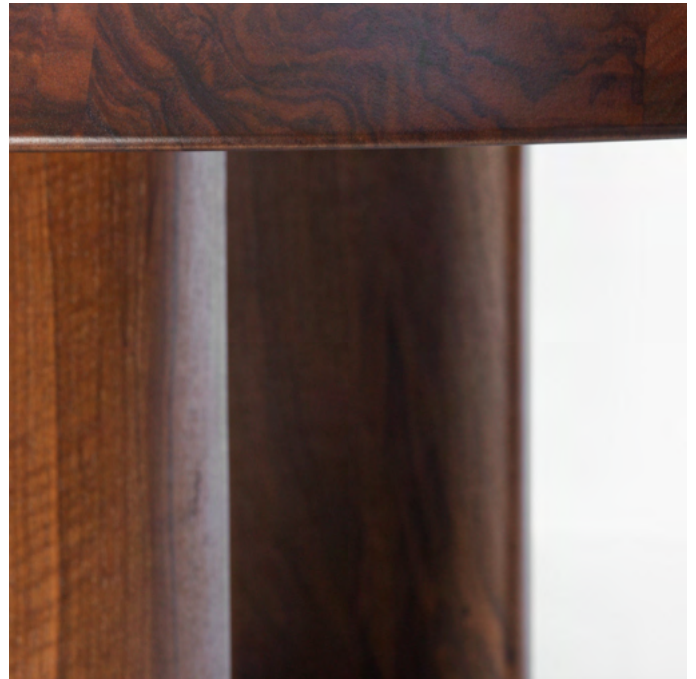

VICTORIA MAGNIANT