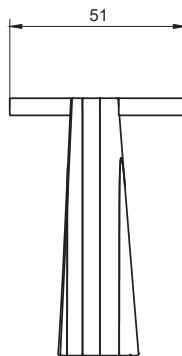

Bureau Ki Ki Desk

MATERIALS:

Walnut or Burnt ash with the ancestral process of Yakisugi

DIMENSIONS:

Length: 115 ou 140 ou 180 cm (45,3 or 55,1 or 70,8 inches)

Width: 51 cm (20 inches)

Height: 75 cm (29,5 inches)

Customized sizes possible

Limited edition of 8 pieces

4 artist's proofs varnished walnut table

Handmade in France

Manufacturing time: 10 – 12 weeks.