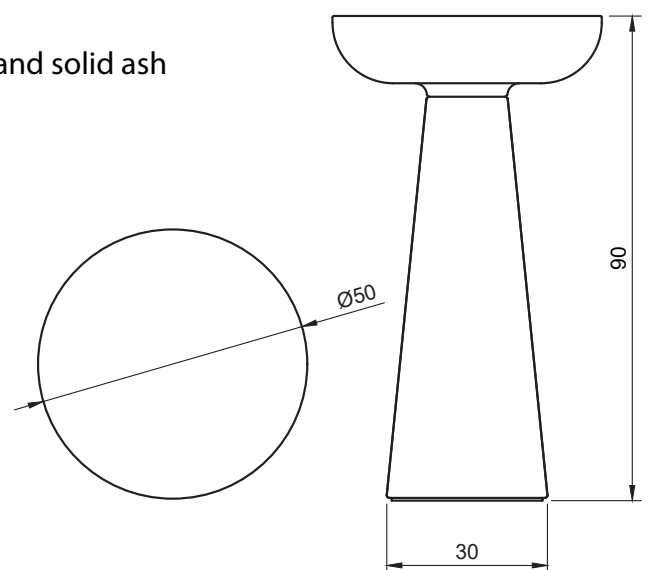

DIMENSIONS:

Diameter: 50 cm (19,7 inches)

Height: 90 ou 50 cm (19,7 or 35,4 inches)

Customized sizes possible

Limited edition of 8 pieces

4 artist's proofs varnished walnut table

Handmade in France

Manufacturing time: 10 – 12 weeks.