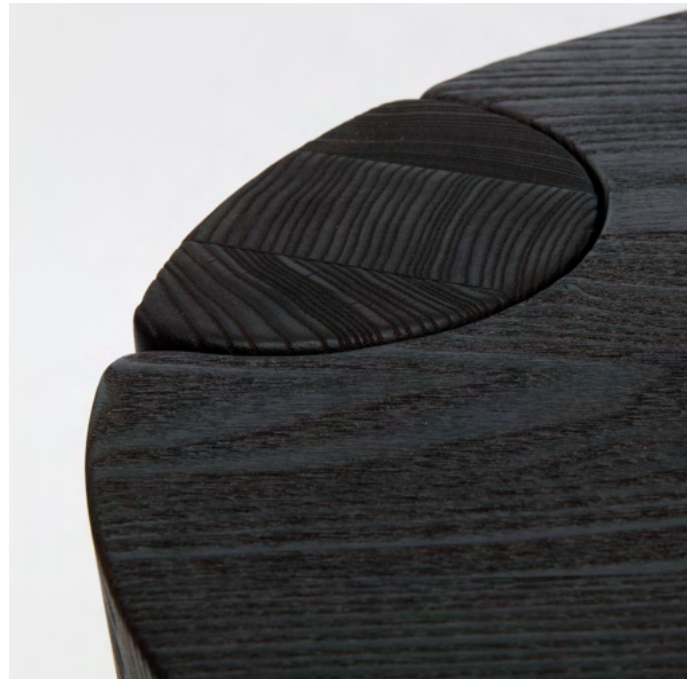

Handmade in France

Manufacturing time: 10 – 12 weeks.

VICTORIA MAGNIANT

Frêne brûlé Burnt ash

Table Basse Ki Ki Coffee Table

MATERIALS:

Walnut or Burnt ash with the ancestral process of Yakisugi

DIMENSIONS: