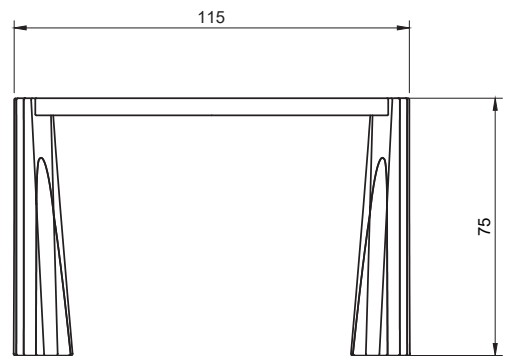

Bureau Ki Ki Desk

MATERIALS:

Walnut or Burnt ash with the ancestral process of Yakisugi

DIMENSIONS:

Length: 115 ou 140 ou 180 cm (45,3 or 55,1 or 70,8 inches)

Width: 51 cm (20 inches)

Height: 75 cm (29,5 inches)

Customized sizes possible

Limited edition of 8 pieces

4 artist's proofs varnished walnut table

Handmade in France

Manufacturing time: 10 – 12 weeks.