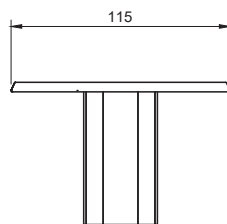

Table Ki 2 pieds Ki 2 Legs table

MATERIALS:

Walnut or Burnt ash

DIMENSIONS:

Length: 240 cm (94,4 inches)

Width: 115 cm (45,2 inches)

Height: 75 cm (29,5 inches)

Customized sizes possible

Limited edition of 8 pieces

4 artist's proofs varnished walnut table

Handmade in France

Manufacturing time: 10 – 12 weeks.