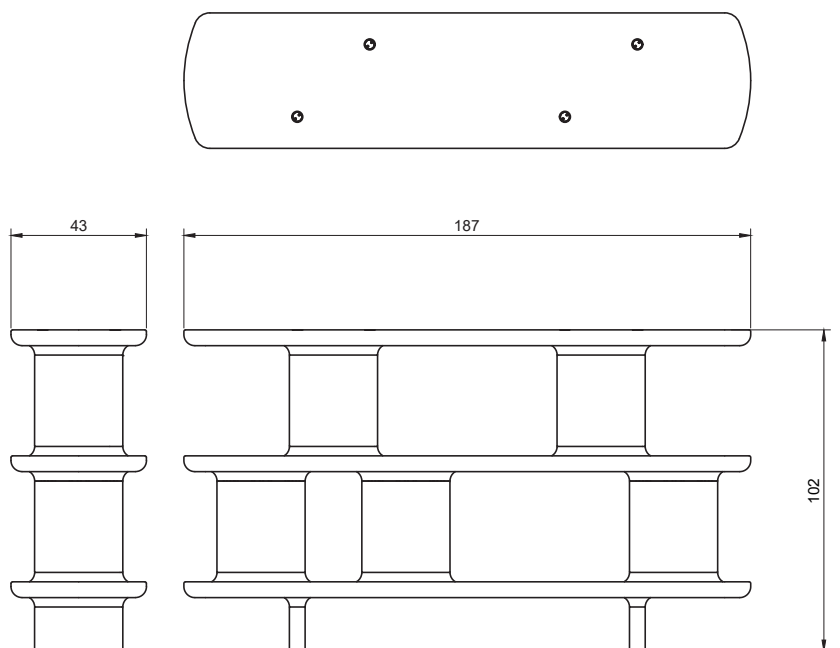

Height: 102 cm (40,2 inches)

Customized sizes possible

Limited edition of 8 pieces

4 artist's proofs varnished walnut table

Handmade in France

Manufacturing time: 10 – 12 weeks.

VICTORIA MAGNIANT

Frêne brulé Burnt ash