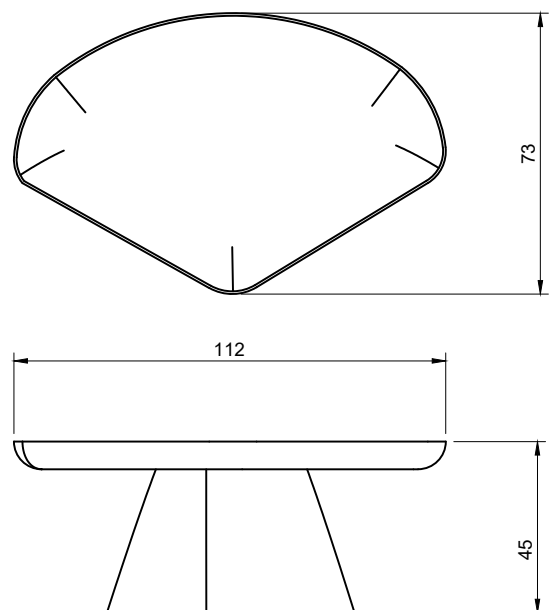

VICTORIA MAGNIANT

TABLES TABLES

Table Tripode Ki Ki 3 Legs table

MATERIALS:

Walnut or Burnt ash

DIMENSIONS:

Length: 173 cm (68,1 inches)

Width: 80 cm (31,5 inches)

Table Ki 2 pieds Ki 2 Legs table

MATERIALS:

Walnut or Burnt ash

DIMENSIONS:

Length: 240 cm (94,4 inches)

Width: 115 cm (45,2 inches)

Height: 75 cm (29,5 inches)

Customized sizes possible

DIMENSIONS:

Length: 115 ou 140 ou 180 cm (45,3 or 55,1 or 70,8 inches)

Width: 51 cm (20 inches)

Height: 75 cm (29,5 inches)

Customized sizes possible

Limited edition of 8 pieces

4 artist's proofs varnished walnut table

Height: 45 cm (17,72 inches)

Customized sizes possible

Limited edition of 8 pieces

4 artist's proofs varnished walnut table

Handmade in France

Manufacturing time: 12 – 14 weeks.

VICTORIA MAGNIANT

Frêne brulé Burnt ash