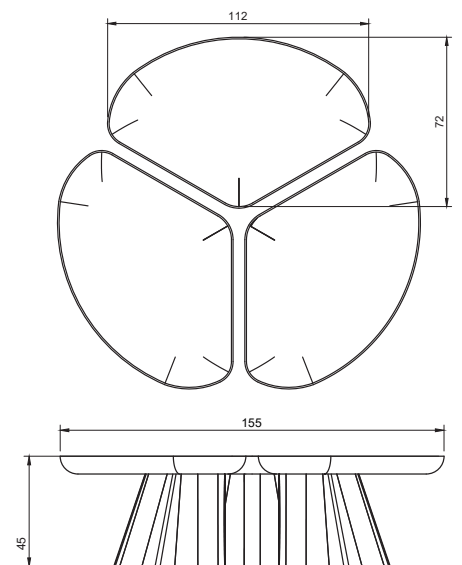

VICTORIA MAGNIANT

TABLES TABLES

Table Tripode Ki Ki 3 Legs table

MATERIALS:

Walnut or Burnt ash

DIMENSIONS:

Length: 173 cm (68,1 inches)

Width: 80 cm (31,5 inches)

Table Ki 2 pieds Ki 2 Legs table

MATERIALS:

Walnut or Burnt ash

DIMENSIONS:

Length: 240 cm (94,4 inches)

Width: 115 cm (45,2 inches)

Height: 75 cm (29,5 inches)

Customized sizes possible

DIMENSIONS:

Length: 115 ou 140 ou 180 cm (45,3 or 55,1 or 70,8 inches)

Width: 51 cm (20 inches)

Height: 75 cm (29,5 inches)

Customized sizes possible

Limited edition of 8 pieces

4 artist's proofs varnished walnut table

Diameter: 155 cm (61 inches)

Height: 45 cm (17,72 inches)

Customized sizes possible

Limited edition of 8 pieces

4 artist's proofs varnished walnut table

Handmade in France

Manufacturing time: 12 – 14 weeks.