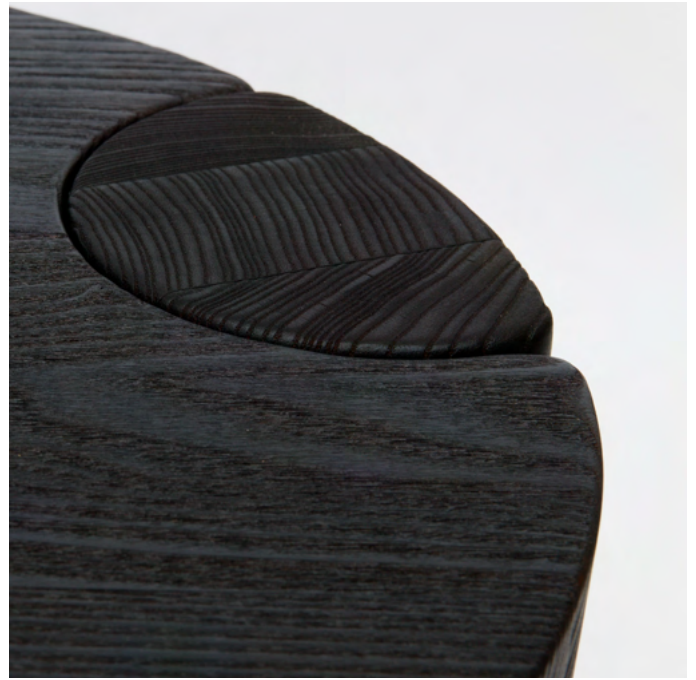

VICTORIA MAGNIANT