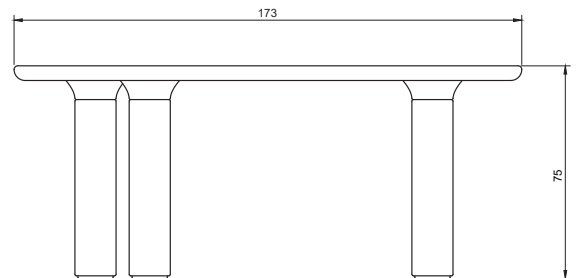

VICTORIA MAGNIANT

TABLES TABLES

Table Tripode Ki Ki 3 Legs table

MATERIALS:

Walnut or Burnt ash

DIMENSIONS:

Length: 173 cm (68,1 inches)

Width: 80 cm (31,5 inches)

Height: 75 cm (29,5 inches)

Customized sizes possible

Limited edition of 8 pieces

4 artist's proofs varnished walnut table

Handmade in France

Manufacturing time: 10 – 12 weeks.

VICTORIA MAGNIANT

Noyer Verni Walnut

Table Ki 2 pieds Ki 2 Legs table

MATERIALS:

Walnut or Burnt ash

DIMENSIONS:

Length: 240 cm (94,4 inches)

Width: 115 cm (45,2 inches)

Height: 75 cm (29,5 inches)

Customized sizes possible