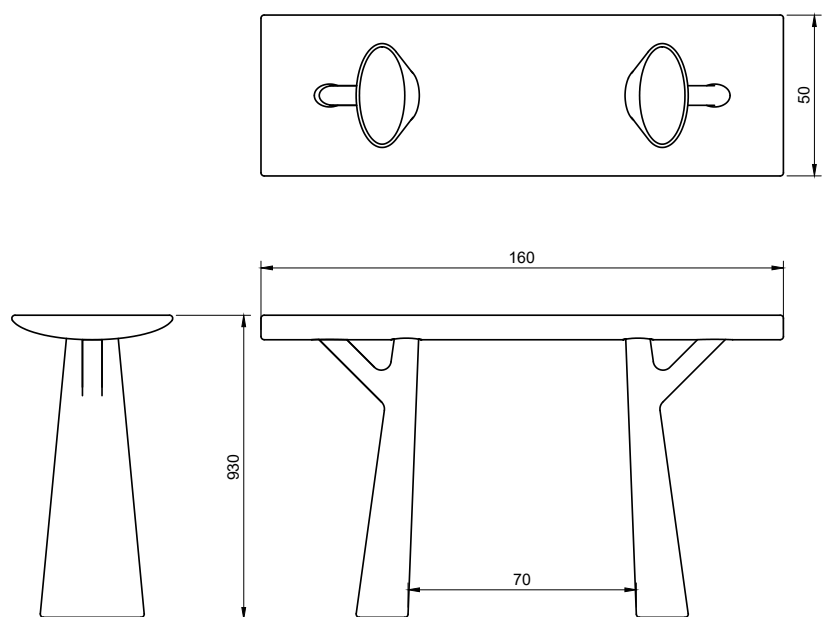

Console Ki Ki Console

MATERIALS:
Burnt ash

DIMENSIONS:
Length: 120 ou 160 ou 180 ou 200 cm
(47,2 or 63 or 70,8 or 78,7 inches)
Width: 50 cm (19.6 inches)
Height: 93 cm (36.6 inches)

Customized sizes possible

Limited edition of 8 pieces
4 artist's proofs varnished walnut table

Handmade in France
Manufacturing time: 10 – 12 weeks.