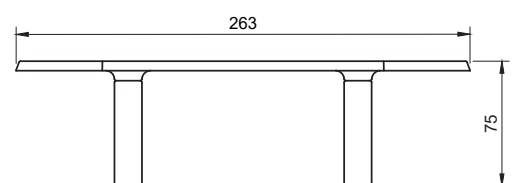

Table Ma Ma table

MATERIALS:

Oak, Walnut or Burnt ash

DIMENSIONS:

Length: 263 cm (103,5 inches)

Width: 110 cm (43,3 inches)

Height: 75 cm (29,5 inches)

Customized sizes possible

Limited edition of 8 pieces

4 artist's proofs varnished walnut table

Signed and numbered.

Handmade in France

Manufacturing time: 10 – 12 weeks.