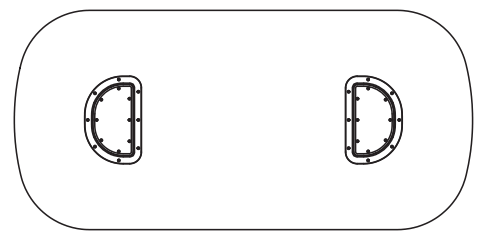

Table Ki 2 pieds Ki 2 Legs table

MATERIALS:

Walnut or Burnt ash

DIMENSIONS:

Length: 240 cm (94,4 inches)

Width: 115 cm (45,2 inches)

Height: 75 cm (29,5 inches)

Customized sizes possible

Limited edition of 8 pieces

4 artist's proofs varnished walnut table

Handmade in France

Manufacturing time: 10 – 12 weeks.