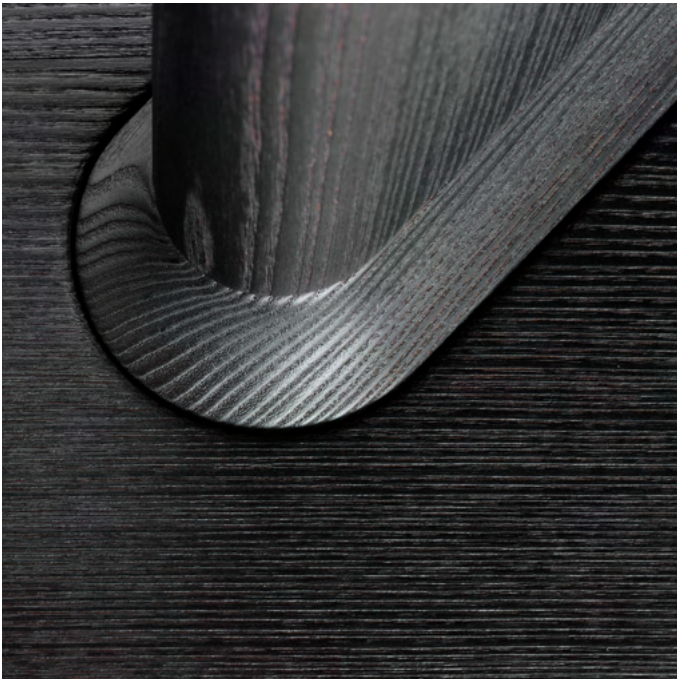

Height: 102 cm (40,2 inches)

Customized sizes possible

Limited edition of 8 pieces

4 artist's proofs varnished walnut table

Handmade in France

Manufacturing time: 10 – 12 weeks.

VICTORIA MAGNIANT

Frêne brulé Burnt ash