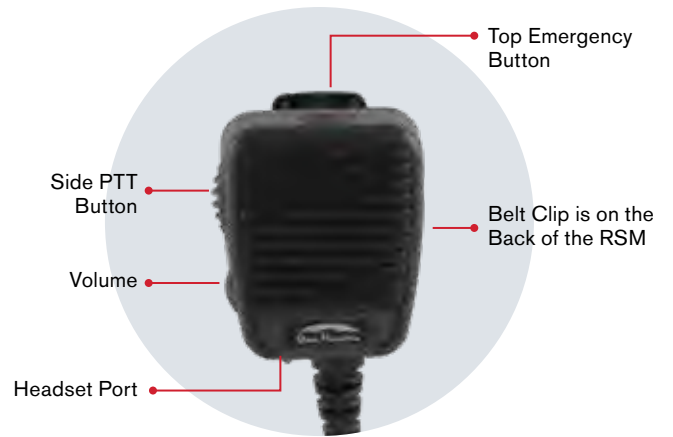

Stone Mountain Phoenix RSM