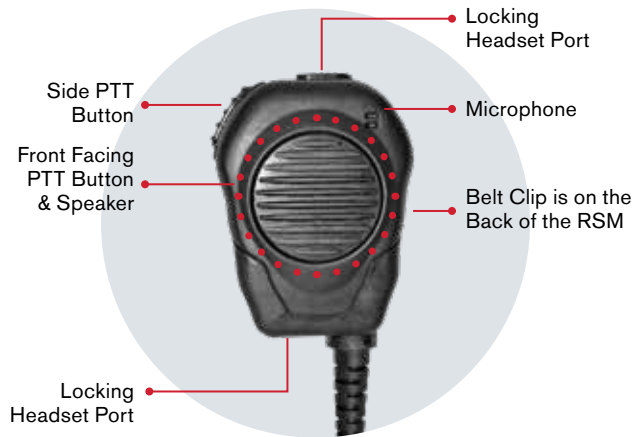

RSM Feature Comparison

Klein VALOR RSM