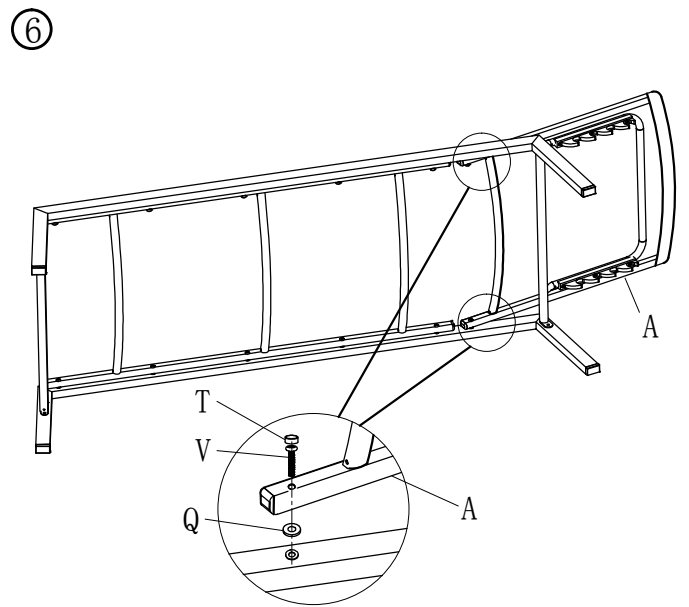

Patio Chaise Lounge Chair Set Assembly Manual

- Prior to assembly, please confirm all of the parts listed included.
- All bolts should be tightened before use. Maybe, you need allen wrench for assembly.
- Missing Part? Damaged? Contact us via email at service@domioutdoorliving.com

<p>A</p>  <p>2PCS</p>	<p>B</p>  <p>2PCS</p>	<p>C</p>  <p>2PCS</p>	<p>D</p>  <p>2PCS</p>	<p>E</p>  <p>2PCS</p>	<p>F</p>  <p>2PCS</p>
<p>G</p>  <p>2PCS</p>	<p>H</p>  <p>2PCS</p>	<p>I</p>  <p>1PC</p>	<p>J</p>  <p>2PC</p>		
<p>K</p>  <p>M6X16</p> <p>8PCS</p>	<p>M</p>  <p>M6X30</p> <p>18PCS</p>	<p>O</p>  <p>M6X35</p> <p>20PCS</p>	<p>P</p>  <p>6PCS</p>	<p>Q</p>  <p>4PCS</p>	<p>R</p>  <p>4PCS</p>
<p>S</p>  <p>4PCS</p>	<p>T</p>  <p>50PCS</p>	<p>U</p>  <p>4PCS</p>	<p>V</p>  <p>M6X50</p> <p>4PCS</p>	<p>W</p>  <p>2X</p>	<p>X</p>  <p>1X</p>
<p>①</p> 			<p>②</p> 		