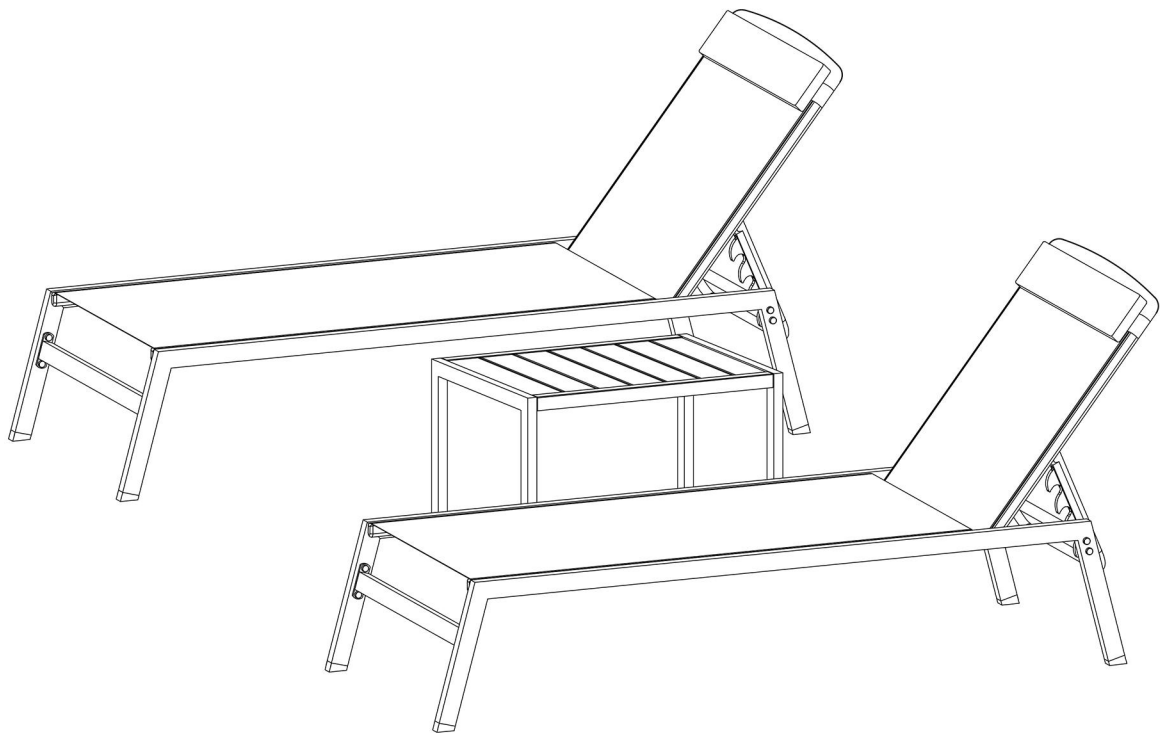

Patio Chaise Lounge Chair Set Assembly Manual

- Prior to assembly, please confirm all of the parts listed included.
- All bolts should be tightened before use. Maybe, you need allen wrench for assembly.
- Missing Part? Damaged? Contact us via email at service@domioutdoorliving.com