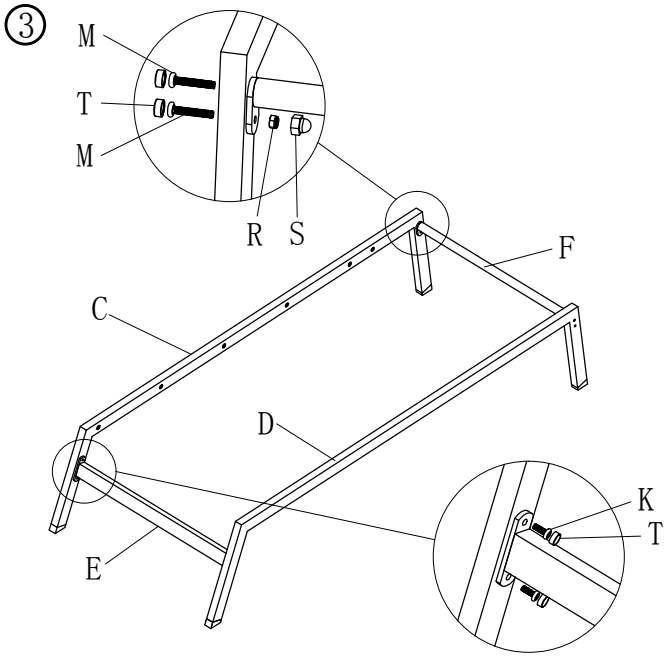

Patio Chaise Lounge Chair Set Assembly Manual

- Prior to assembly, please confirm all of the parts listed included.
- All bolts should be tightened before use. Maybe, you need allen wrench for assembly.
- Missing Part? Damaged? Contact us via email at service@domioutdoorliving.com

<p>A</p>  <p>2PCS</p>	<p>B</p>  <p>2PCS</p>	<p>C</p>  <p>2PCS</p>	<p>D</p>  <p>2PCS</p>	<p>E</p>  <p>2PCS</p>	<p>F</p>  <p>2PCS</p>
<p>G</p>  <p>2PCS</p>	<p>H</p>  <p>2PCS</p>	<p>I</p>  <p>1PC</p>	<p>J</p>  <p>2PC</p>		
<p>K</p>  <p>M6X16</p> <p>8PCS</p>	<p>M</p>  <p>M6X30</p> <p>18PCS</p>	<p>O</p>  <p>M6X35</p> <p>20PCS</p>	<p>P</p>  <p>6PCS</p>	<p>Q</p>  <p>4PCS</p>	<p>R</p>  <p>4PCS</p>
<p>S</p>  <p>4PCS</p>	<p>T</p>  <p>50PCS</p>	<p>U</p>  <p>4PCS</p>	<p>V</p>  <p>M6X50</p> <p>4PCS</p>	<p>W</p>  <p>2X</p>	<p>X</p>  <p>1X</p>
<p>①</p> 			<p>②</p> 		