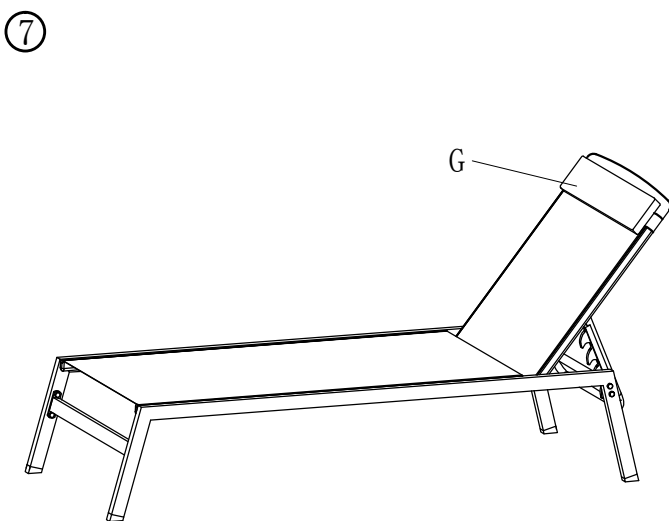

Patio Chaise Lounge Chair Set Assembly Manual

- Prior to assembly, please confirm all of the parts listed included.
- All bolts should be tightened before use. Maybe, you need allen wrench for assembly.
- Missing Part? Damaged? Contact us via email at service@domioutdoorliving.com

<p>A</p>  <p>2PCS</p>	<p>B</p>  <p>2PCS</p>	<p>C</p>  <p>2PCS</p>	<p>D</p>  <p>2PCS</p>	<p>E</p>  <p>2PCS</p>	<p>F</p>  <p>2PCS</p>
<p>G</p>  <p>2PCS</p>	<p>H</p>  <p>2PCS</p>	<p>I</p>  <p>1PC</p>	<p>J</p>  <p>2PC</p>		
<p>K</p>  <p>M6X16</p> <p>8PCS</p>	<p>M</p>  <p>M6X30</p> <p>18PCS</p>	<p>O</p>  <p>M6X35</p> <p>20PCS</p>	<p>P</p>  <p>6PCS</p>	<p>Q</p>  <p>4PCS</p>	<p>R</p>  <p>4PCS</p>
<p>S</p>  <p>4PCS</p>	<p>T</p>  <p>50PCS</p>	<p>U</p>  <p>4PCS</p>	<p>V</p>  <p>M6X50</p> <p>4PCS</p>	<p>W</p>  <p>2X</p>	<p>X</p>  <p>1X</p>
<p>①</p> 			<p>②</p> 		