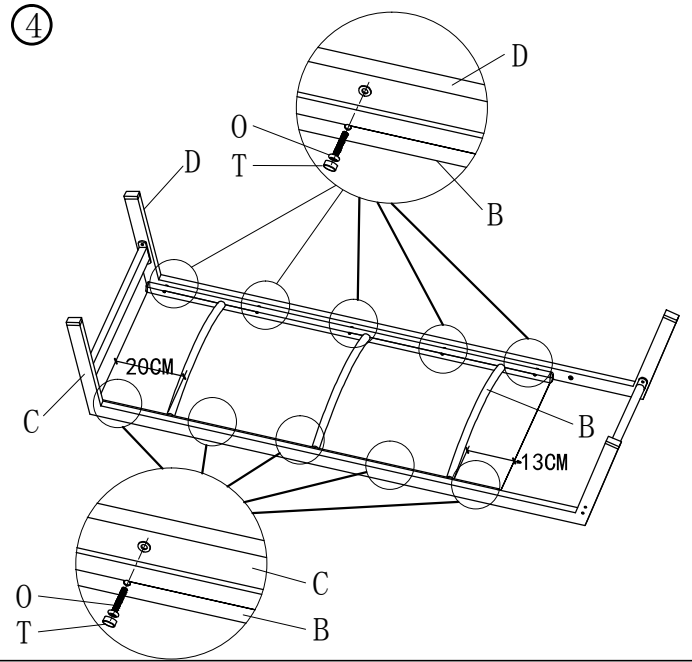

Patio Chaise Lounge Chair Set Assembly Manual

- Prior to assembly, please confirm all of the parts listed included.
- All bolts should be tightened before use. Maybe, you need allen wrench for assembly.
- Missing Part? Damaged? Contact us via email at service@domioutdoorliving.com

<p>A</p>  <p>2PCS</p>	<p>B</p>  <p>2PCS</p>	<p>C</p>  <p>2PCS</p>	<p>D</p>  <p>2PCS</p>	<p>E</p>  <p>2PCS</p>	<p>F</p>  <p>2PCS</p>
<p>G</p>  <p>2PCS</p>	<p>H</p>  <p>2PCS</p>	<p>I</p>  <p>1PC</p>	<p>J</p>  <p>2PC</p>		
<p>K</p>  <p>M6X16</p> <p>8PCS</p>	<p>M</p>  <p>M6X30</p> <p>18PCS</p>	<p>O</p>  <p>M6X35</p> <p>20PCS</p>	<p>P</p>  <p>6PCS</p>	<p>Q</p>  <p>4PCS</p>	<p>R</p>  <p>4PCS</p>
<p>S</p>  <p>4PCS</p>	<p>T</p>  <p>50PCS</p>	<p>U</p>  <p>4PCS</p>	<p>V</p>  <p>M6X50</p> <p>4PCS</p>	<p>W</p>  <p>2X</p>	<p>X</p>  <p>1X</p>
<p>①</p> 			<p>②</p> 		