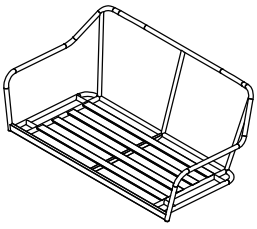

Aluminum Loveseat Set with Coffee Table

Assembly Instructions

SKU:LCDR9794A+LTFA6757

A 1PC

B 1PC

C 1PC

D 1PC

E 1PC

F 1PC

G 4PCS

H M6*18 24PCS

I D6 24PCS

J S4 2PCS

K 2PCS

M 2PCS

N 1PC

A

B

C

D

2 Pcs Aluminum Wicker Sofa

Assembly Instructions

SKU:LCDR9793A

A 2PCS