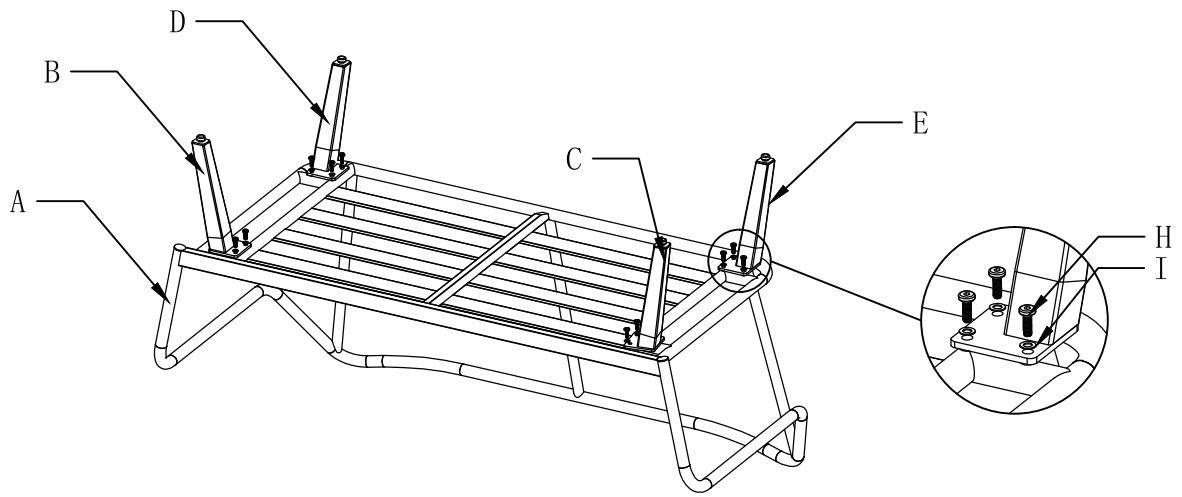

Aluminum Loveseat Set with Coffee Table

Assembly Instructions

SKU:LCDR9794A+LTFA6757

A 1PC

B 1PC

C 1PC

D 1PC

E 1PC

F 1PC

G 4PCS

H M6*18 24PCS

I D6 24PCS

J S4 2PCS

K 2PCS

M 2PCS

N 1PC

A

B

C

D

2 Pcs Aluminum Wicker Sofa

Assembly Instructions

SKU:LCDR9793A

A 2PCS

B 2PCS

C 2PCS

D 2PCS

E 2PCS

F M6*18 24PCS

G D6 24PCS

H S4 2PCS

I 2PCS