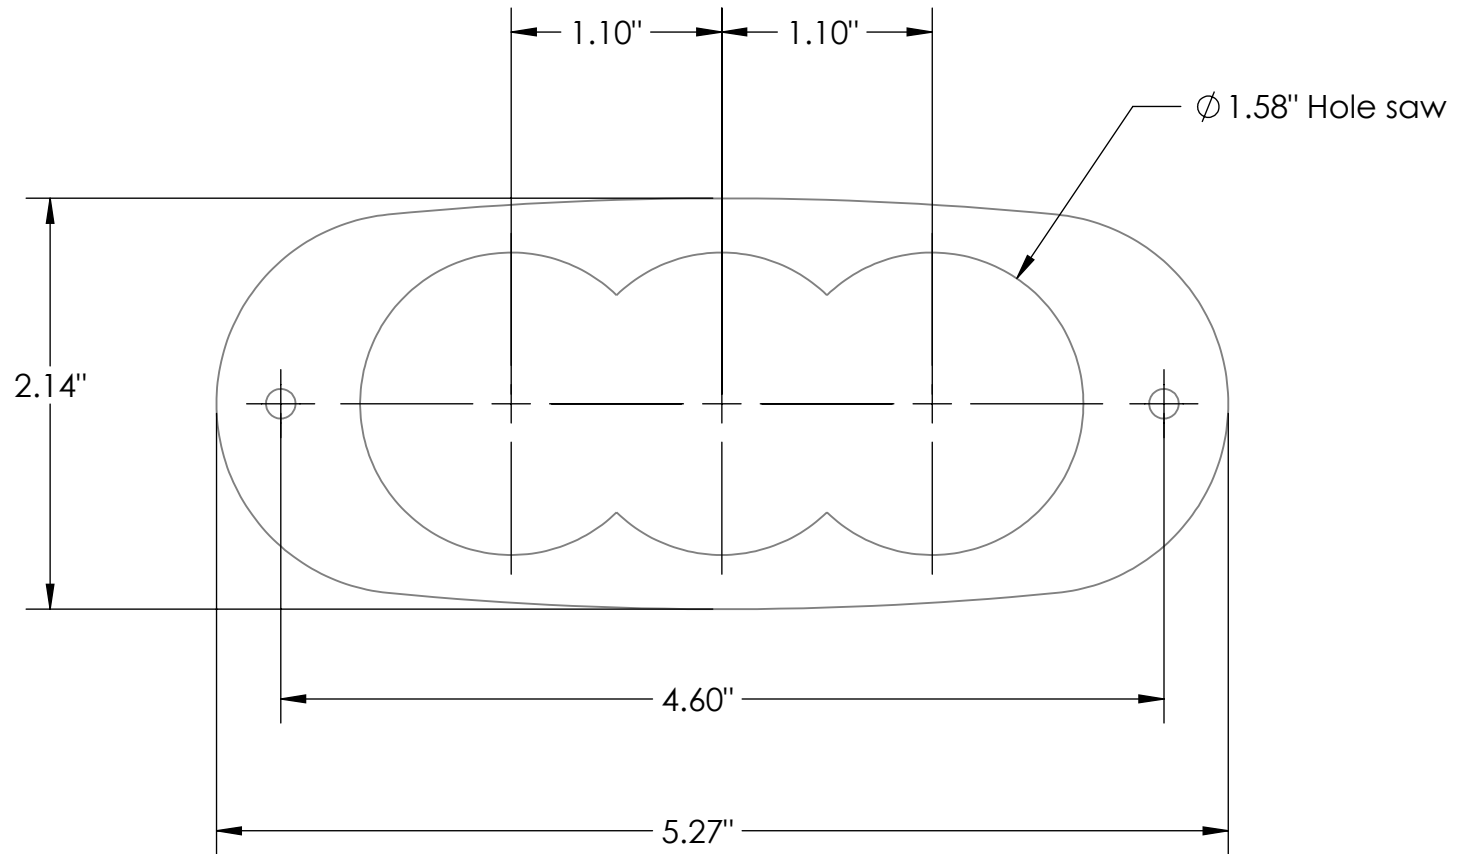

TP240 Cutout Template

Note: Print actual size, set page scaling to NONE in the Acrobat print window.