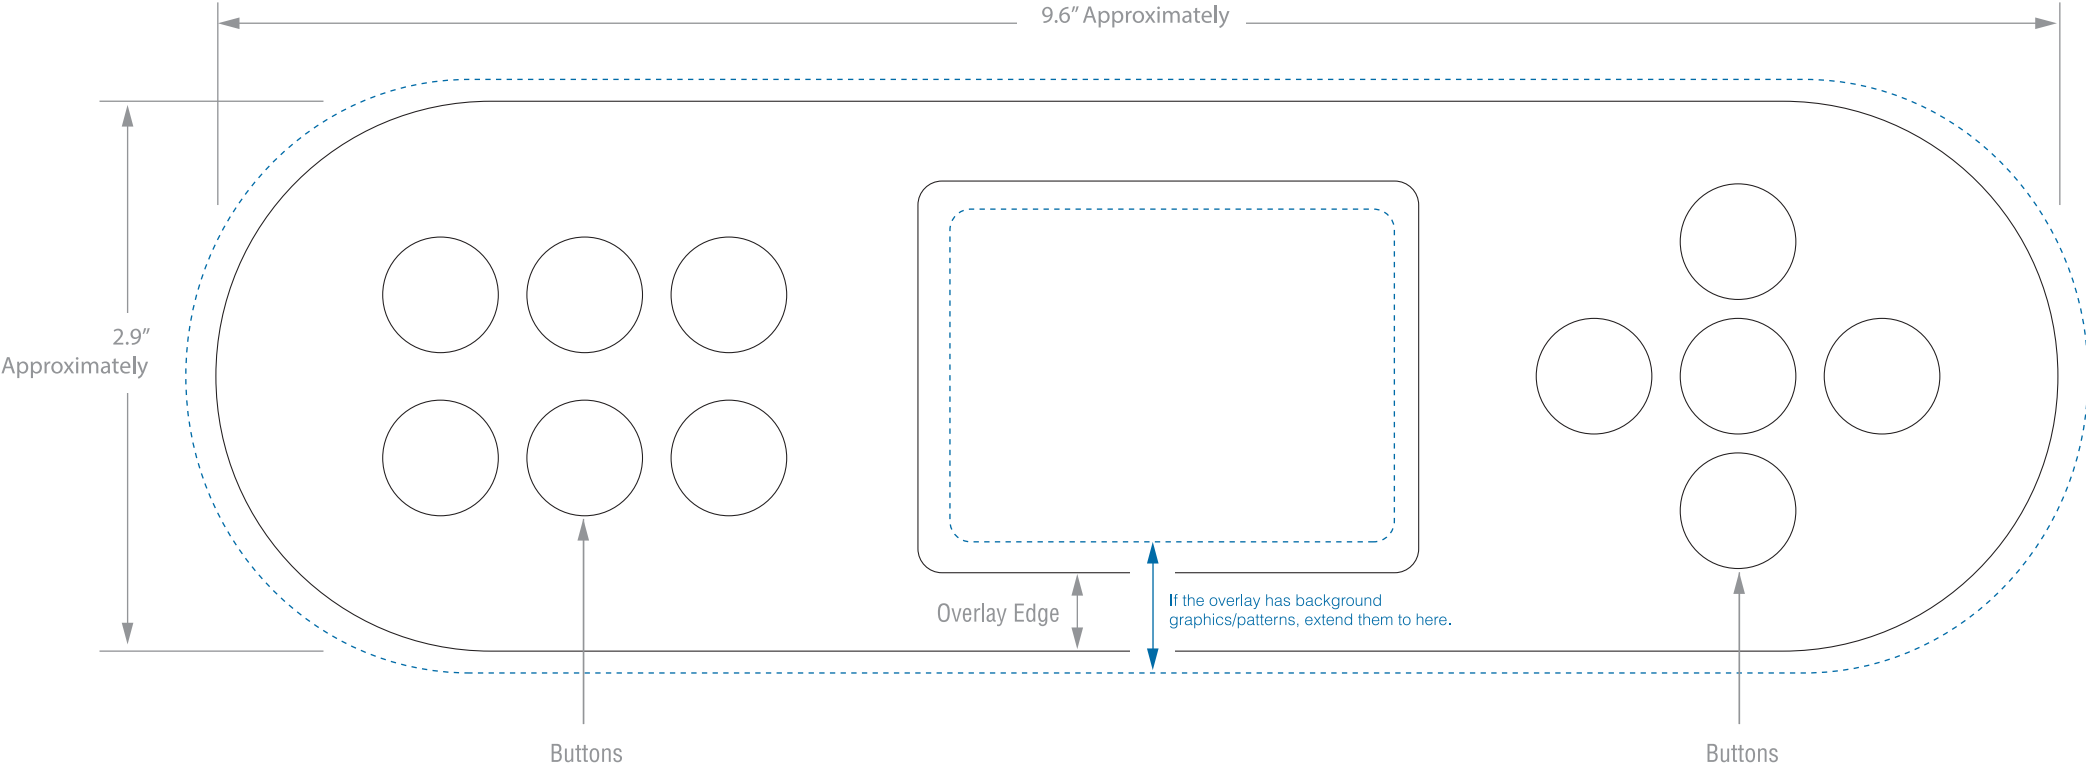

# Overlay Graphics Template (TP700)

Use this to create overlay graphics only. Do not use this template to create a die cut tool.

[View notes on page 2.](#)

PRODUCT DRAWINGS  
© 2020 BALBOA WATER GROUP

**CONFIDENTIAL**

# Overlay Graphics Template (TP700)

Use this to create overlay graphics only. Do not use this template to create a die cut tool.