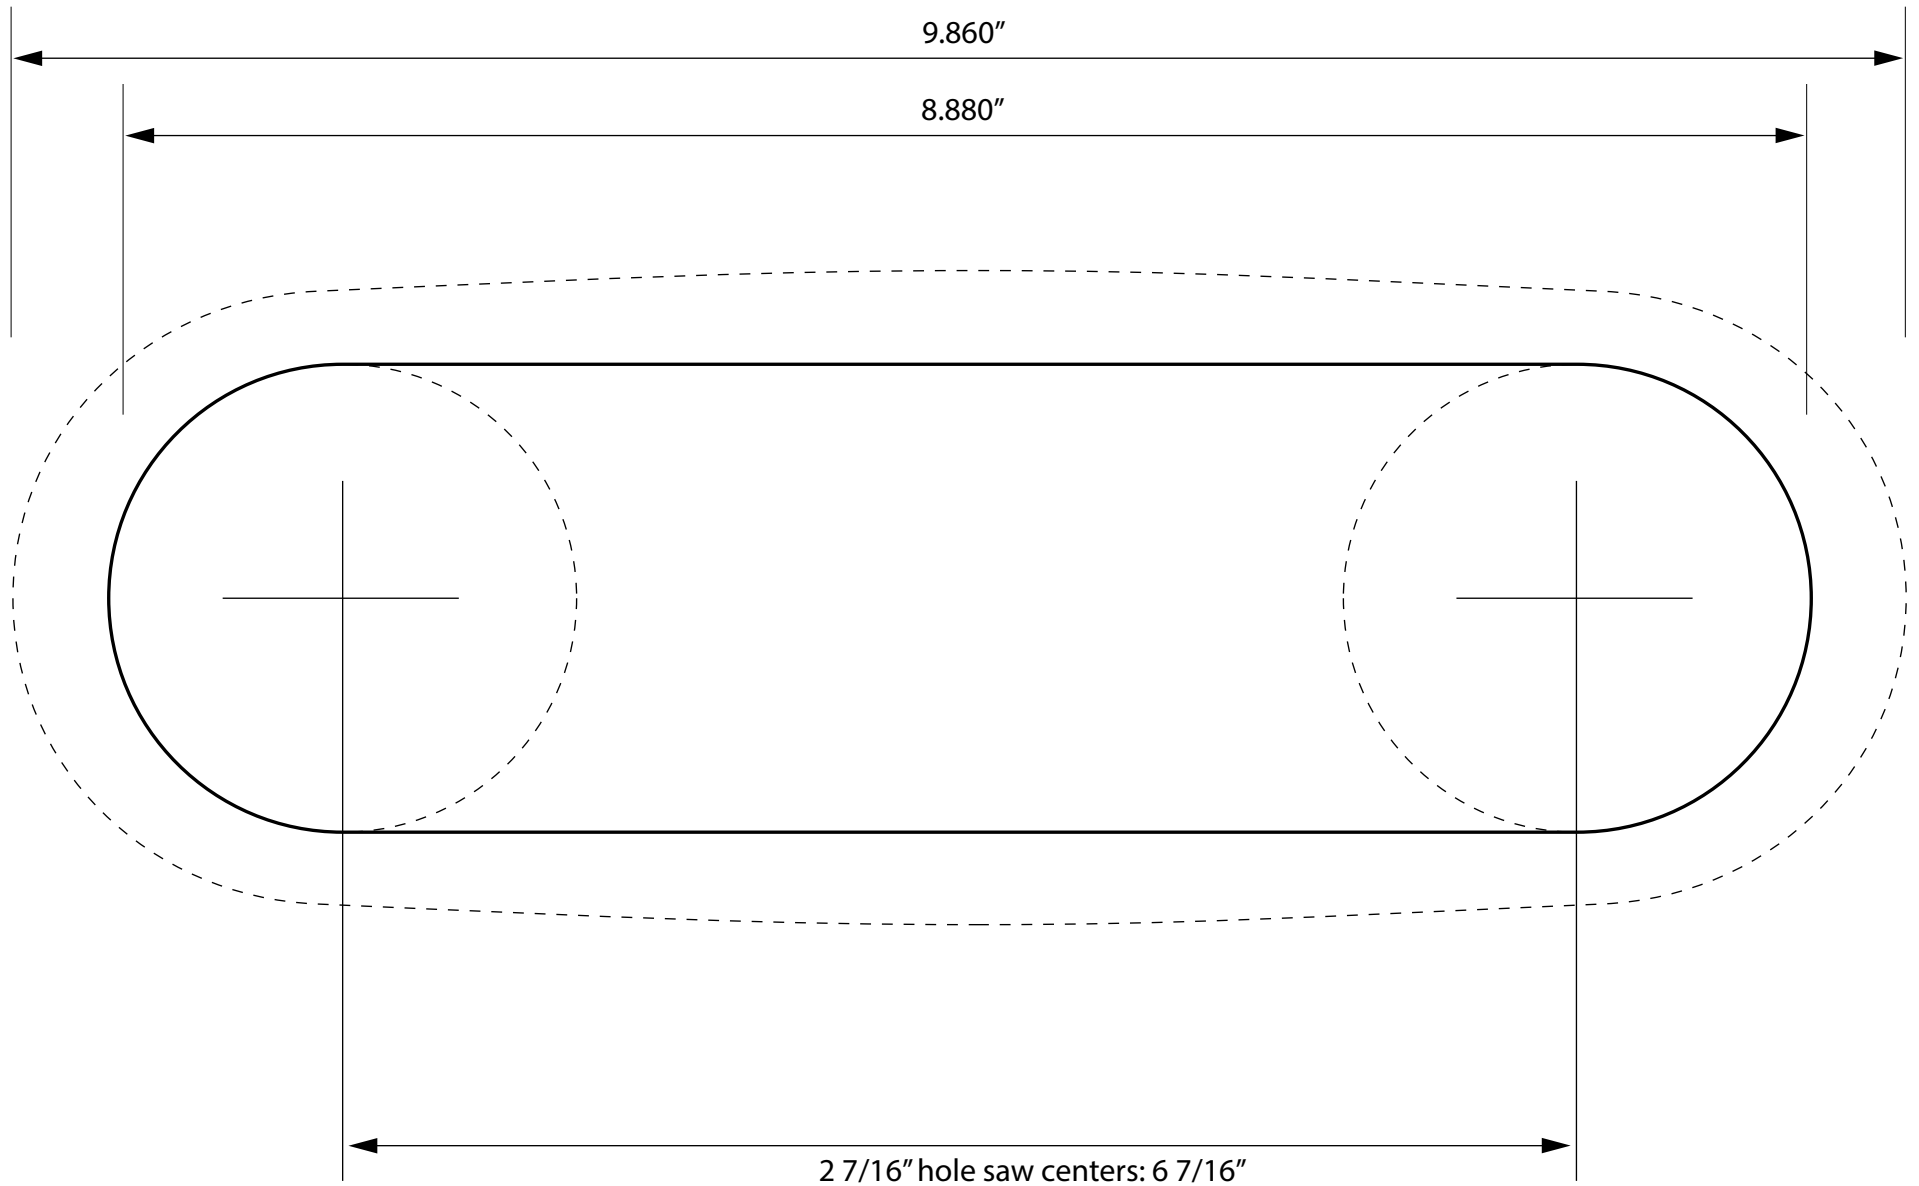

# TP700 Cutout Template

Note:  
To print actual size, set Page Scaling to NONE in the Acrobat print dialog.