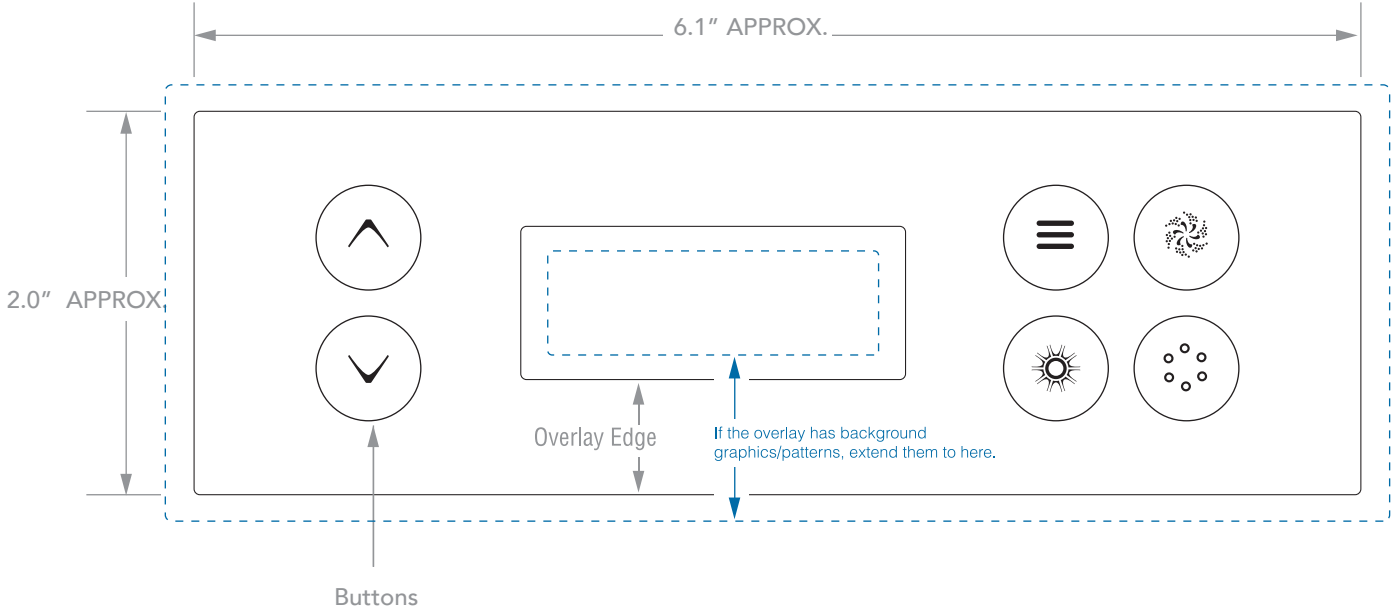

# Overlay Graphics Template (TP500)

Use this to create overlay graphics only. Do not use this template to create a die cut tool.

PRODUCT DRAWINGS  
© 2019 BALBOA WATER GROUP

CONFIDENTIAL

BALBOA WATER GROUP  
COPY RIGHTED