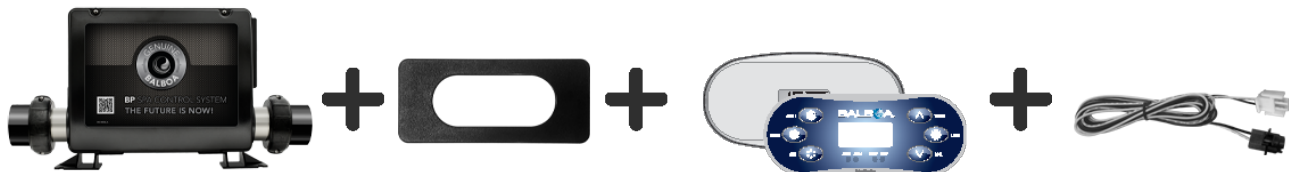

# THE **BP7** RETROFIT KIT ALL IN ONE PACK

\*Kit System Gen Balboa BP07 TP500 Shown

### Retrofit Kit(s)

Material No. C6405-01-XX

KIT P/N	G6405-01-XX	Qty
System	P/N G4361 System Gen Balboa BP7 4.0kW 800 INC	1 ea
Panel	P/N 57238-01 Panel Balboa TP500 No O/L	1 ea
Panel Overlay	P/N 17183 O/L Panel TP500	1 ea
Wire Assy	P/N 25098 8ft for spa light	1 ea
Parts Included	P/N 15480 Bezel	1 ea

BP07 SYSTEM

BEZEL

PANEL NO O/L + O/L

WIRE ASSY

Material No: G6406-XX

KIT P/N	G6406-XX	Qty
System	P/N G4361 System Gen Balboa BP7 4.0kW 800 INC	1 ea
Panel	P/N 55676-14 Panel Balboa TP600 No O/L M8	1 ea
Panel Overlay	P/N 12762 O/L Panel TP600 J1/J2/AUX	1 ea
Wire Assy	P/N 25098 8ft for spa light	1 ea
Parts Included	P/N 15380 Bezel	1 ea