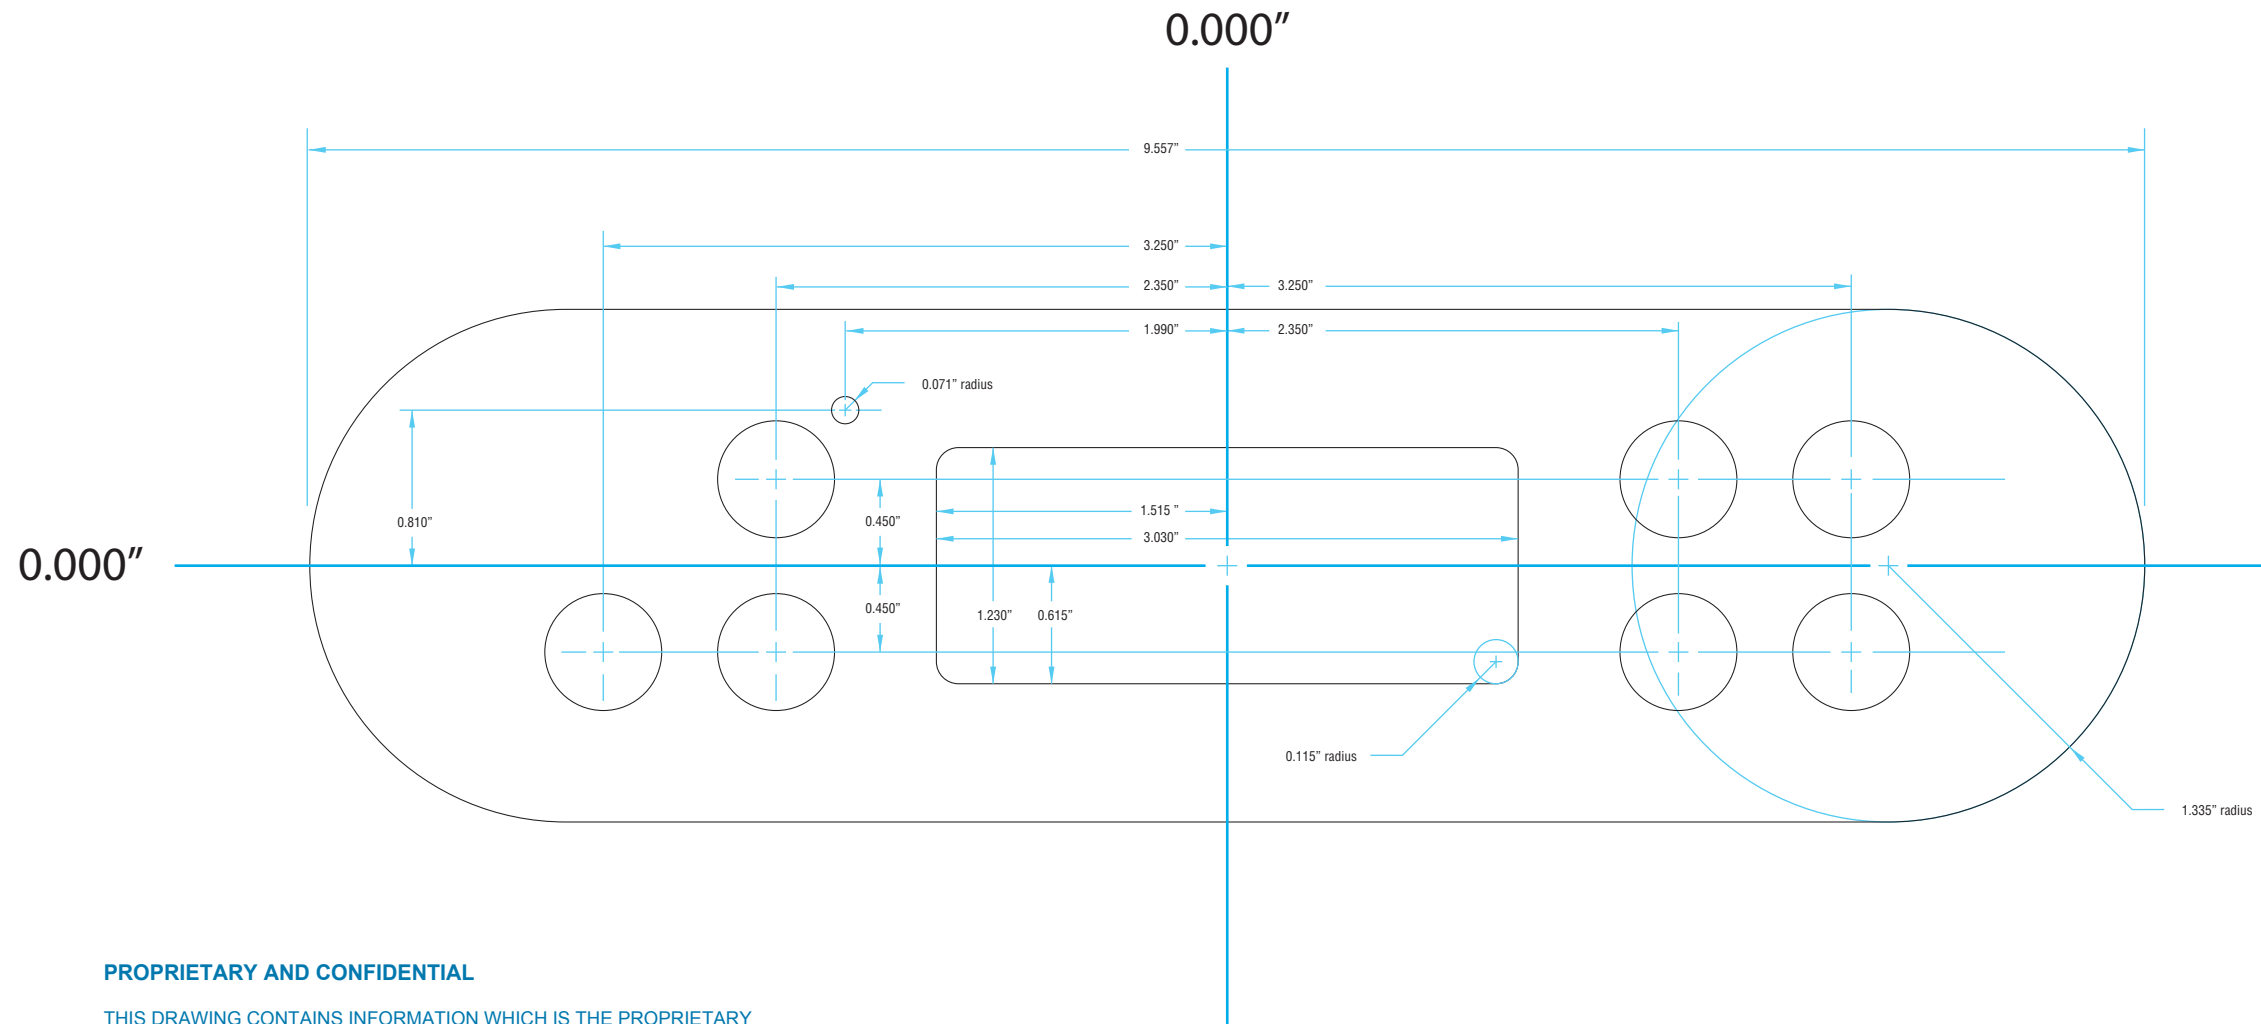

# Overlay Graphics Template (VL700S)

Use this to create overlay graphics only. Do not use this template to create a die cutting tool.

**PROPRIETARY AND CONFIDENTIAL**

THIS DRAWING CONTAINS INFORMATION WHICH IS THE PROPRIETARY PROPERTY OF BALBOA WATER GROUP. REPRODUCTION IN WHOLE OR IN PART WITHOUT EXPRESS WRITTEN PERMISSION IS PROHIBITED.