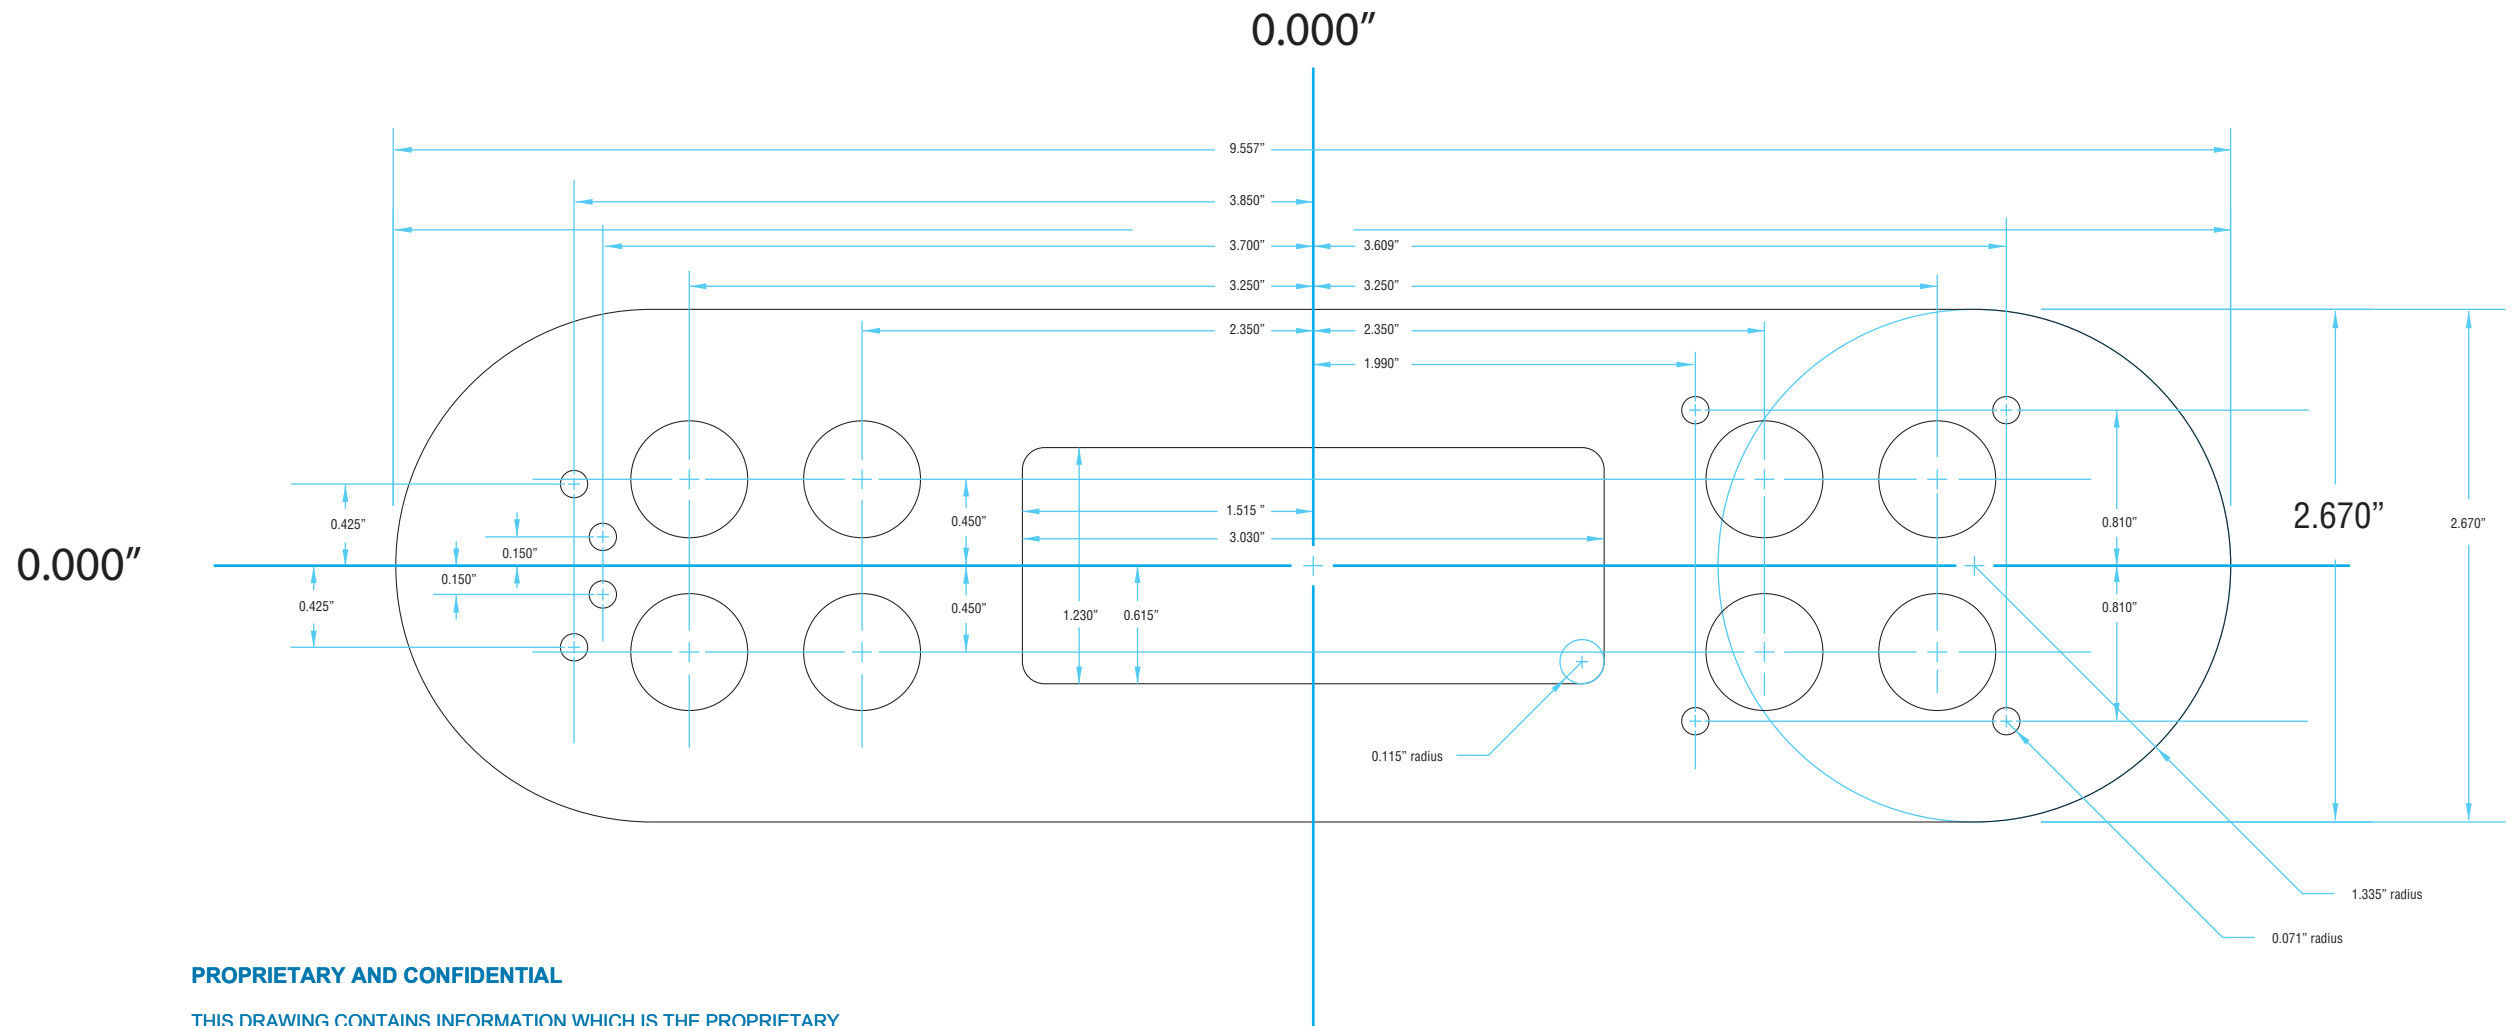

# Overlay Graphics Template (ML700)

Use this to create overlay graphics only. Do not use this template to create a die cutting tool.

**PROPRIETARY AND CONFIDENTIAL**

THIS DRAWING CONTAINS INFORMATION WHICH IS THE PROPRIETARY PROPERTY OF BALBOA WATER GROUP. REPRODUCTION IN WHOLE OR IN PART WITHOUT EXPRESS WRITTEN PERMISSION IS PROHIBITED.