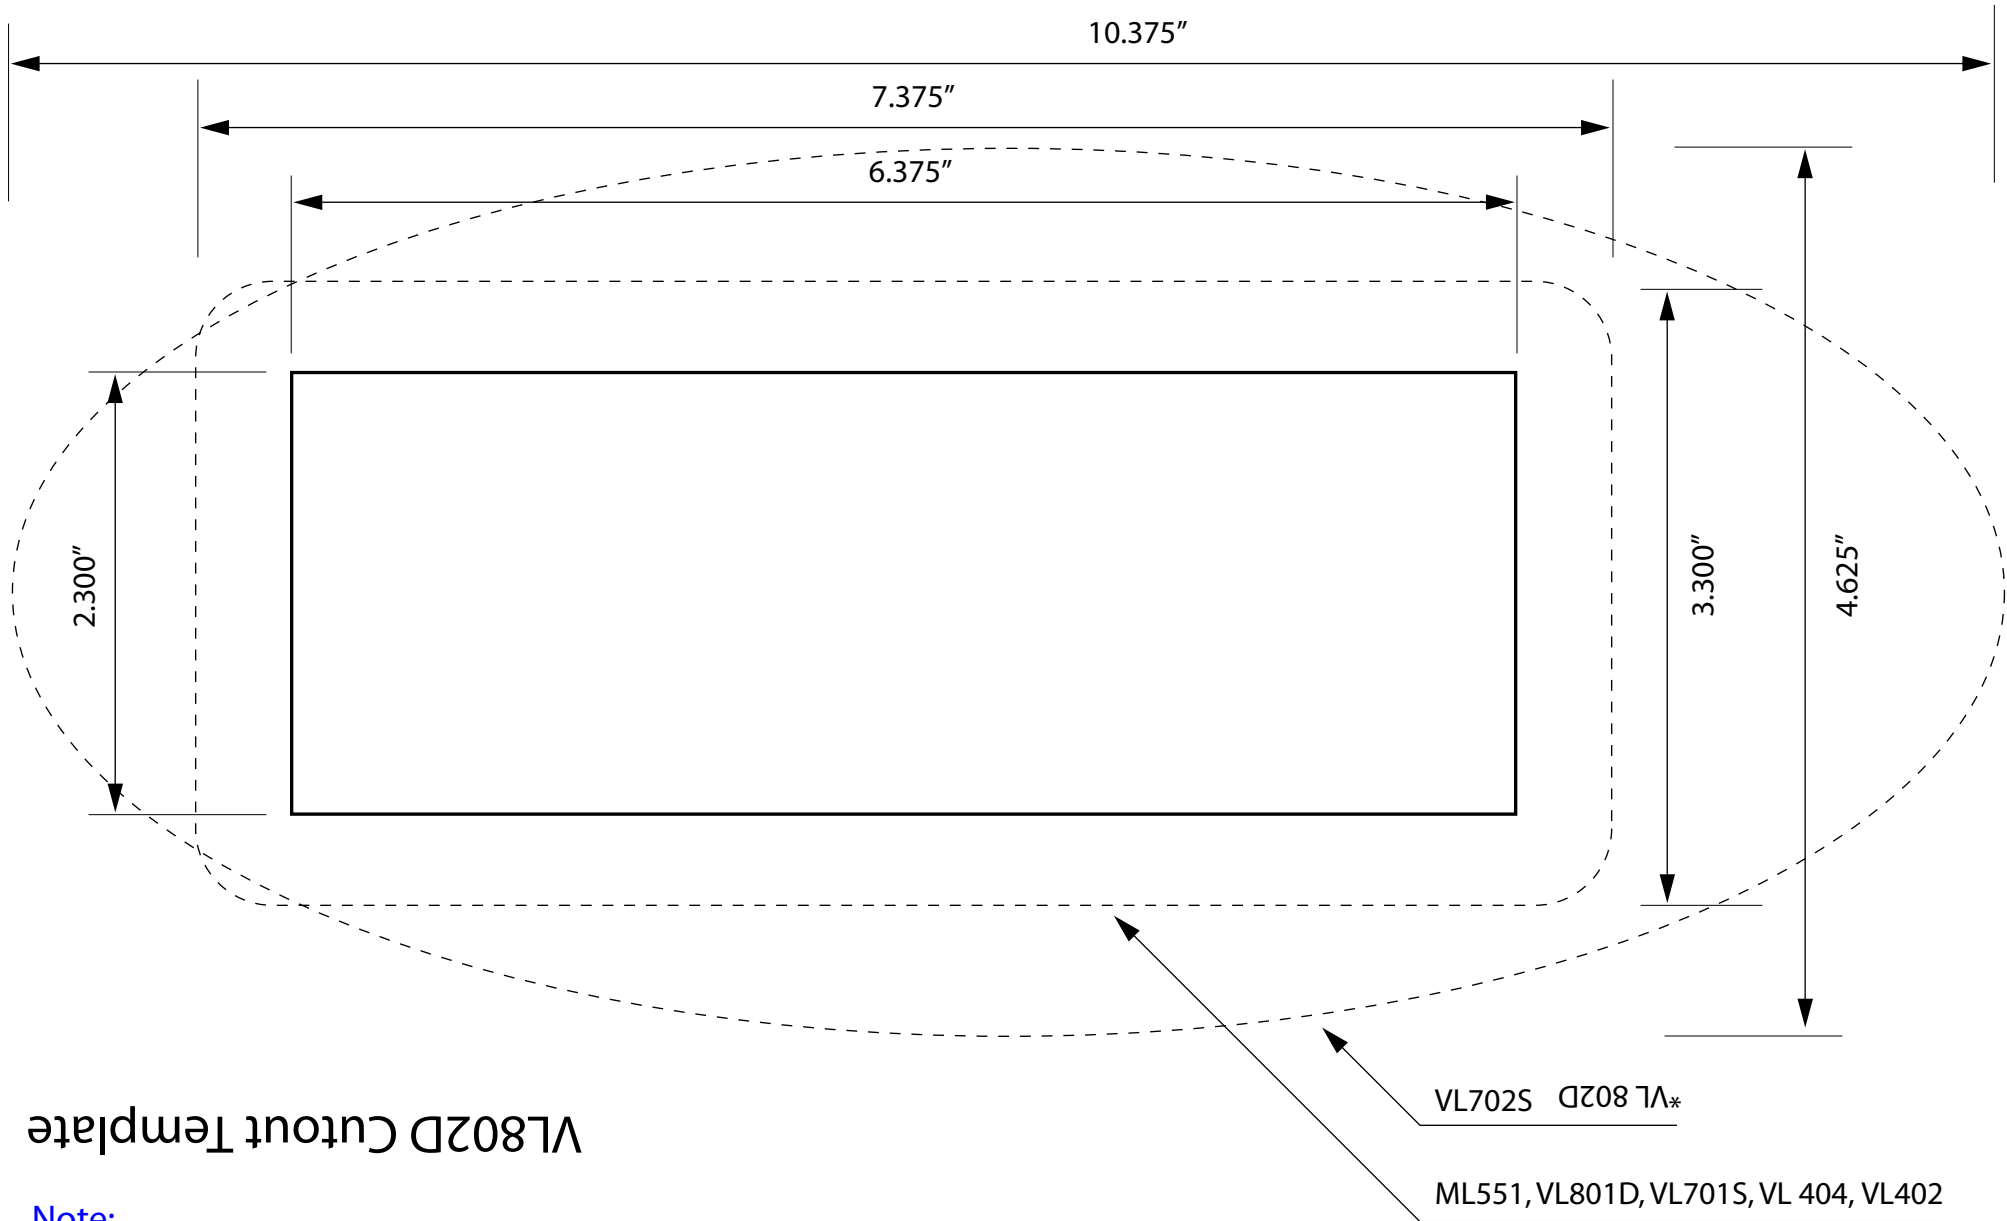

# ML551, VL802D VL801D, VL702S, VL701S, VL404, VL402 Cutout Template

VL802D Cutout Template

Note:  
To print actual size, set Page Scaling to NONE in the Acrobat print dialog.