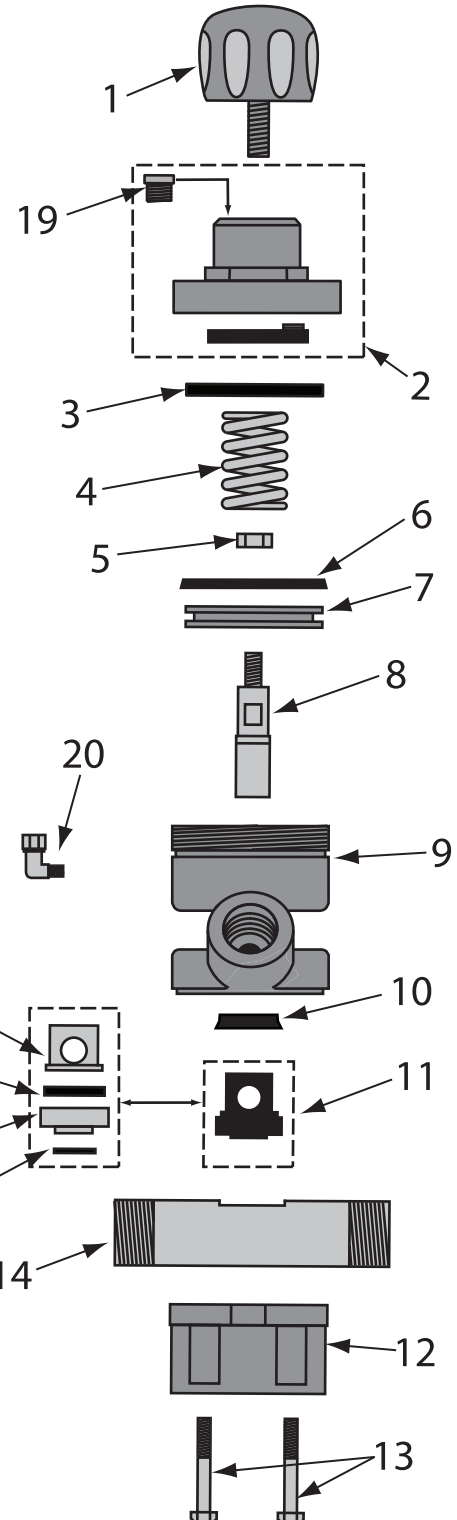

ASSEMBLY INSTRUCTIONS

APV (Automatic Plunger Valve)

	888-2149-006PB	APV, 1", W/T C SLEEVE
	888-2149-106PB	APV, 1", W/URETHANE SLEEVE
	888-2149-007PB	APV, 1-1/4", W/T C SLEEVE
	888-2149-107PB	APV, 1-1/4", W/URETHANE SLEEVE
	888-2149-008PB	APV, 1-1/2", W/T C SLEEVE
	888-2149-108PB	APV, 1-1/2", W/URETHANE SLEEVE
	888-2149-00099PB	APV, REPAIR KIT W/T C SLEEVE, INCLUDES # 6, 8, 10, 15, 16, 17 & 18
	888-2149-00098PB	APV, SEAL KIT, SEALS ONLY W/URETHANE SEAT, INCLUDES # 6, 10, 15 & 17
	888-2149-10099PB	APV, REPAIR KIT W/URETHANE SLEEVE, INCLUDES # 6, 8, 10 & 11
	888-2149-10098PB	APV, SEAL KIT, SEALS ONLY W/URETHANE SLEEVE, INCLUDES 6, 10, & 11
1	888-2149-00001PB	APV, KNOB
2	888-2148-00002PB	APV & APV II, CAP ASSEMBLY
3	888-2149-00019PB	APV & APV II, BUMP RING
4	888-2149-00003PB	APV & APV II, SPRING
5	888-2149-00008PB	APV, NUT
6	888-2149-00004PB	APV, PISTON SEAL
7	888-2149-00005PB	APV, PISTON
8	888-2149-00007PB	APV, TUNGSTEN CARBIDE, PLUNGER
9	888-2149-00009PB	APV, CYLINDER
10	888-2148-00006PB	VALVE, PLUNGER SEAL
11	888-2149-10013PB	APV, SLEEVE, URETHANE
12	888-2149-00011PB	APV, BASE
13	888-7010-50755PB	APV & APV II, BOLT, 4 PACK
14	888-2149-00615PB	APV & APV II, PIPE NIPPLE 1" FEMALE x 1-1/2" MALE
	888-2149-00715PB	APV & APV II, PIPE NIPPLE 1-1/4" MALE x 1-1/4" MALE
	888-2149-00815PB	APV & APV II, PIPE NIPPLE 1-1/2" MALE x 1-1/2" MALE
15	888-2149-00018PB	APV & APV II, O-RING
16	888-2149-00014PB	APV, INSERT
17	888-2149-00010PB	APV & APV II, URETHANE SEAT
18	888-2148-00013PB	APV & APV II, SOLID TUNGSTEN CARBIDE SLEEVE
	888-2149-32020PB	APV & APV II, MULTI PORTED SLEEVE STAINLESS STEEL
19	888-2014-300PB	VENT, 1/8
20	888-4203-50000PB	SWIVEL 90°, 1/8" MNPT X 1/8" F