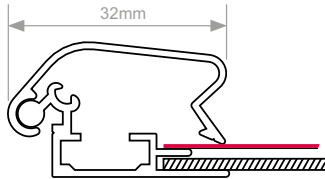

## 25mm Profile with Mitred Corners - Silver

Poster Size	Display Area (mm)	O/A Dimensions (mm)	Weight (kg)	Availability	Order Code
A5	133 × 195	184 × 246	–	Made to order	UCN255NØA5
A4	195 × 282	246 × 333	0.5	In stock	SNA425SA(W)
A3	282 × 405	333 × 456	0.8	In stock	SNA325SA(W)
A2	405 × 579	456 × 630	1.3	In stock	SNA225SA(W)
A1	579 × 826	630 × 877	2.3	In stock	SNA125SA(W)
A0	826 × 1174	877 × 1225	4	Made to order	UCN255NØAØ
20" × 30"	493 × 747	544 × 798	1.7	In stock	SN2325SA(W)
30" × 40"	747 × 1001	798 × 1052	3.4	Made to order	UCN255NØ34
40" × 60"	1001 × 1509	1052 × 1560	6	Made to order	UCN255NØ46

## 25mm Profile with Mitred Corners - Black

Poster Size	Display Area (mm)	O/A Dimensions (mm)	Weight (kg)	Availability	Order Code
A4	195 × 282	246 × 333	0.5	In stock	SNA425BLK(W)
A3	282 × 405	333 × 456	0.8		SNA325BLK(W)
A2	405 × 579	456 × 630	1.3		SNA225BLK(W)
A1	579 × 826	630 × 877	2.3		SNA125BLK(W)
20" × 30"	493 × 747	544 × 798	1.7		SN2325BLK(W)

## 25mm Profile with Mitred Corners - White

Poster Size	Display Area (mm)	O/A Dimensions (mm)	Weight (kg)	Availability	Order Code
A4	195 × 282	246 × 333	0.5	In stock	SNA425WT(W)
A3	282 × 405	333 × 456	0.8		SNA325WT(W)
A2	405 × 579	456 × 630	1.3		SNA225WT(W)
A1	579 × 826	630 × 877	2.3		SNA125WT(W)
20" × 30"	493 × 747	544 × 798	1.7		SN2325WT(W)

## 32mm Profile with Mitred Corners - Silver

Snapframes

Poster Size	Display Area (mm)	O/A Dimensions (mm)	Weight (kg)
A4	190 × 277	253 × 340	1
A3	277 × 400	340 × 463	1.1
A2	400 × 574	463 × 637	1.5
A1	574 × 821	637 × 884	2.6
A0	821 × 1169	884 × 1232	4.5
20" × 30"	488 × 742	551 × 805	2.1
30" × 40"	742 × 996	805 × 1059	3.6
40" × 60"	996 × 1504	1059 × 1567	6.8