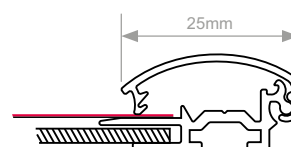

## 25mm Profile with Mitred Corners - Silver

Poster Size	Display Area (mm)	O/A Dimensions (mm)	Weight (kg)	Availability	Order Code
A5	133 × 195	184 × 246	–	Made to order	UCN255NØA5
A4	195 × 282	246 × 333	0.5	In stock	SNA425SA(W)
A3	282 × 405	333 × 456	0.8	In stock	SNA325SA(W)
A2	405 × 579	456 × 630	1.3	In stock	SNA225SA(W)
A1	579 × 826	630 × 877	2.3	In stock	SNA125SA(W)
A0	826 × 1174	877 × 1225	4	Made to order	UCN255NØAØ
20" × 30"	493 × 747	544 × 798	1.7	In stock	SN2325SA(W)
30" × 40"	747 × 1001	798 × 1052	3.4	Made to order	UCN255NØ34
40" × 60"	1001 × 1509	1052 × 1560	6	Made to order	UCN255NØ46

## 25mm Profile with Mitred Corners - Black

Poster Size	Display Area (mm)	O/A Dimensions (mm)	Weight (kg)	Availability	Order Code
A4	195 × 282	246 × 333	0.5	In stock	SNA425BLK(W)
A3	282 × 405	333 × 456	0.8		SNA325BLK(W)
A2	405 × 579	456 × 630	1.3		SNA225BLK(W)
A1	579 × 826	630 × 877	2.3		SNA125BLK(W)
20" × 30"	493 × 747	544 × 798	1.7		SN2325BLK(W)

## 25mm Profile with Mitred Corners - White

Poster Size	Display Area (mm)	O/A Dimensions (mm)	Weight (kg)	Availability	Order Code
A4	195 × 282	246 × 333	0.5	In stock	SNA425WT(W)
A3	282 × 405	333 × 456	0.8		SNA325WT(W)
A2	405 × 579	456 × 630	1.3		SNA225WT(W)
A1	579 × 826	630 × 877	2.3		SNA125WT(W)
20" × 30"	493 × 747	544 × 798	1.7		SN2325WT(W)

## 32mm Profile with Mitred Corners - Silver

Snapframes

Poster Size	Display Area (mm)	O/A Dimensions (mm)	Weight (kg)
A4	190 × 277	253 × 340	1
A3	277 × 400	340 × 463	1.1
A2	400 × 574	463 × 637	1.5
A1	574 × 821	637 × 884	2.6
A0	821 × 1169	884 × 1232	4.5
20" × 30"	488 × 742	551 × 805	2.1
30" × 40"	742 × 996	805 × 1059	3.6
40" × 60"	996 × 1504	1059 × 1567	6.8