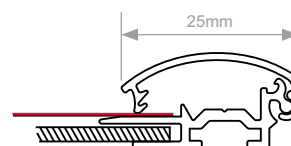

## 25mm Profile with Mitred Corners - Silver

Poster Size	Display Area (mm)	O/A Dimensions (mm)	Weight (kg)	Availability	Order Code
A5	133 × 195	184 × 246	–	Made to order	UCN255NØA5
A4	195 × 282	246 × 333	0.5	In stock	SNA425SA(W)
A3	282 × 405	333 × 456	0.8	In stock	SNA325SA(W)
A2	405 × 579	456 × 630	1.3	In stock	SNA225SA(W)
A1	579 × 826	630 × 877	2.3	In stock	SNA125SA(W)
A0	826 × 1174	877 × 1225	4	Made to order	UCN255NØAØ
20" × 30"	493 × 747	544 × 798	1.7	In stock	SN2325SA(W)
30" × 40"	747 × 1001	798 × 1052	3.4	Made to order	UCN255NØ34
40" × 60"	1001 × 1509	1052 × 1560	6	Made to order	UCN255NØ46

## 25mm Profile with Mitred Corners - Black

Poster Size	Display Area (mm)	O/A Dimensions (mm)	Weight (kg)	Availability	Order Code
A4	195 × 282	246 × 333	0.5	In stock	SNA425BLK(W)
A3	282 × 405	333 × 456	0.8		SNA325BLK(W)
A2	405 × 579	456 × 630	1.3		SNA225BLK(W)
A1	579 × 826	630 × 877	2.3		SNA125BLK(W)
20" × 30"	493 × 747	544 × 798	1.7		SN2325BLK(W)

## 25mm Profile with Mitred Corners - White

Poster Size	Display Area (mm)	O/A Dimensions (mm)	Weight (kg)	Availability	Order Code
A4	195 × 282	246 × 333	0.5	In stock	SNA425WT(W)
A3	282 × 405	333 × 456	0.8		SNA325WT(W)
A2	405 × 579	456 × 630	1.3		SNA225WT(W)
A1	579 × 826	630 × 877	2.3		SNA125WT(W)
20" × 30"	493 × 747	544 × 798	1.7		SN2325WT(W)

## 32mm Profile with Mitred Corners - Silver

Snapframes

Poster Size	Display Area (mm)	O/A Dimensions (mm)	Weight (kg)
A4	190 × 277	253 × 340	1
A3	277 × 400	340 × 463	1.1
A2	400 × 574	463 × 637	1.5
A1	574 × 821	637 × 884	2.6
A0	821 × 1169	884 × 1232	4.5
20" × 30"	488 × 742	551 × 805	2.1
30" × 40"	742 × 996	805 × 1059	3.6
40" × 60"	996 × 1504	1059 × 1567	6.8