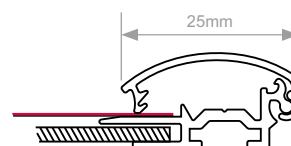

## 25mm Profile with Mitred Corners - Silver

Poster Size	Display Area (mm)	O/A Dimensions (mm)	Weight (kg)	Availability	Order Code
A5	133 × 195	184 × 246	–	Made to order	UCN255NØA5
A4	195 × 282	246 × 333	0.5	In stock	SNA425SA(W)
A3	282 × 405	333 × 456	0.8	In stock	SNA325SA(W)
A2	405 × 579	456 × 630	1.3	In stock	SNA225SA(W)
A1	579 × 826	630 × 877	2.3	In stock	SNA125SA(W)
A0	826 × 1174	877 × 1225	4	Made to order	UCN255NØAØ
20" × 30"	493 × 747	544 × 798	1.7	In stock	SN2325SA(W)
30" × 40"	747 × 1001	798 × 1052	3.4	Made to order	UCN255NØ34
40" × 60"	1001 × 1509	1052 × 1560	6	Made to order	UCN255NØ46

## 25mm Profile with Mitred Corners - Black

Poster Size	Display Area (mm)	O/A Dimensions (mm)	Weight (kg)	Availability	Order Code
A4	195 × 282	246 × 333	0.5	In stock	SNA425BLK(W)
A3	282 × 405	333 × 456	0.8		SNA325BLK(W)
A2	405 × 579	456 × 630	1.3		SNA225BLK(W)
A1	579 × 826	630 × 877	2.3		SNA125BLK(W)
20" × 30"	493 × 747	544 × 798	1.7		SN2325BLK(W)

## 25mm Profile with Mitred Corners - White

Poster Size	Display Area (mm)	O/A Dimensions (mm)	Weight (kg)	Availability	Order Code
A4	195 × 282	246 × 333	0.5	In stock	SNA425WT(W)
A3	282 × 405	333 × 456	0.8		SNA325WT(W)
A2	405 × 579	456 × 630	1.3		SNA225WT(W)
A1	579 × 826	630 × 877	2.3		SNA125WT(W)
20" × 30"	493 × 747	544 × 798	1.7		SN2325WT(W)

## 32mm Profile with Mitred Corners - Silver

Snapframes

Poster Size	Display Area (mm)	O/A Dimensions (mm)	Weight (kg)
A4	190 × 277	253 × 340	1
A3	277 × 400	340 × 463	1.1
A2	400 × 574	463 × 637	1.5
A1	574 × 821	637 × 884	2.6
A0	821 × 1169	884 × 1232	4.5
20" × 30"	488 × 742	551 × 805	2.1
30" × 40"	742 × 996	805 × 1059	3.6
40" × 60"	996 × 1504	1059 × 1567	6.8