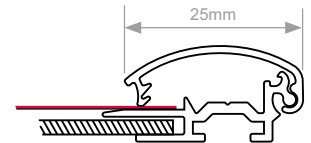

Snapframes

Wonderfully quick and easy to use, standard snapframes are opened by hand

25mm Profile with Mitred Corners - Silver

Poster Size	Display Area (mm)	O/A Dimensions (mm)	Weight (kg)
A5	133 × 195	184 × 246	–
A4	195 × 282	246 × 333	0.5
A3	282 × 405	333 × 456	0.8
A2	405 × 579	456 × 630	1.3
A1	579 × 826	630 × 877	2.3

25mm Profile with Mitred Corners - Black

Poster Size	Display Area (mm)	O/A Dimensions (mm)	Weight (kg)
A4	195 × 282	246 × 333	0.5
A3	282 × 405	333 × 456	0.8
A2	405 × 579	456 × 630	1.3
A1	579 × 826	630 × 877	2.3

25mm Profile with Mitred Corners - White, Red, Blue & Green

Poster Size	Display Area (mm)	O/A Dimensions (mm)	Weight (kg)
A4	195 × 282	246 × 333	0.5
A3	282 × 405	333 × 456	0.8
A2	405 × 579	456 × 630	1.3
A1	579 × 826	630 × 877	2.3