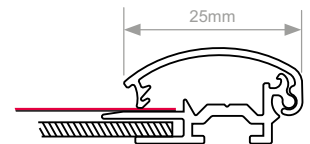

Snapframes

Wonderfully quick and easy to use, standard snapframes are opened by hand

25mm Profile with Mitred Corners - Silver

Poster Size	Display Area (mm)	O/A Dimensions (mm)	Weight (kg)
A5	133 × 195	184 × 246	–
A4	195 × 282	246 × 333	0.5
A3	282 × 405	333 × 456	0.8
A2	405 × 579	456 × 630	1.3
A1	579 × 826	630 × 877	2.3

25mm Profile with Mitred Corners - Black

Poster Size	Display Area (mm)	O/A Dimensions (mm)	Weight (kg)
A4	195 × 282	246 × 333	0.5
A3	282 × 405	333 × 456	0.8
A2	405 × 579	456 × 630	1.3
A1	579 × 826	630 × 877	2.3

25mm Profile with Mitred Corners - White, Red, Blue & Green

Poster Size	Display Area (mm)	O/A Dimensions (mm)	Weight (kg)
A4	195 × 282	246 × 333	0.5
A3	282 × 405	333 × 456	0.8
A2	405 × 579	456 × 630	1.3
A1	579 × 826	630 × 877	2.3