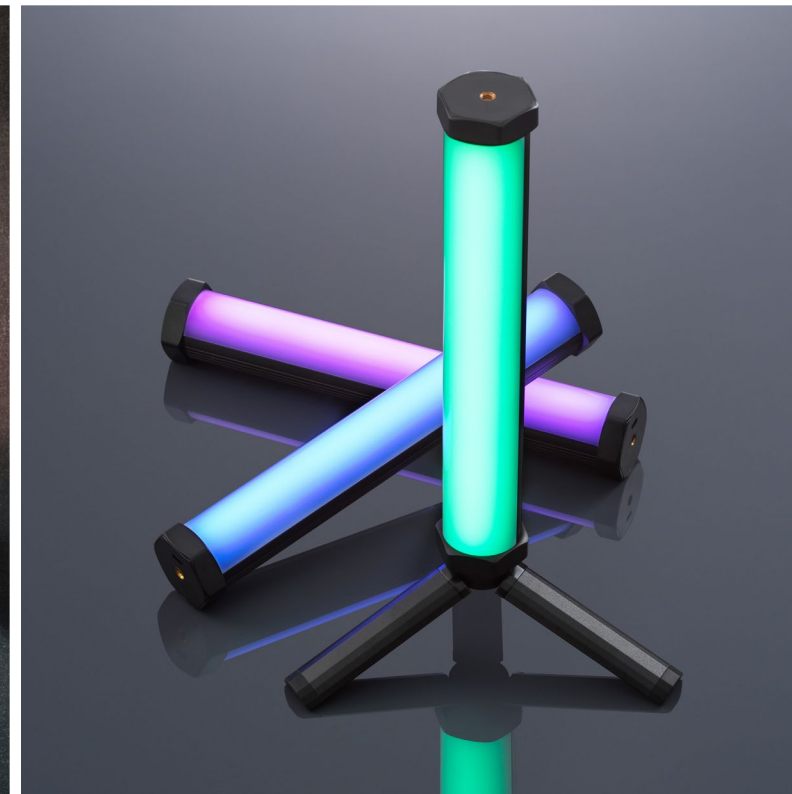

Charging time: 2.5 hours approx.

Mounting points: 2x ¼" screw port, mini ball head with cold shoe mount

Dimensions: 132.5 x 80 x 10.8mm

Weight: 170g

Box contents: KSLP101 Bi-Colour Compact LED Light, USB-C charging cable, mini ball head, cotton carry bag, instruction sheet

Compact RGB Tube Light KSLT101

Kenro Smart Lite

Compact RGB Tube Light Kit

KSLT101 - In stock now

PALM-SIZED ALL-PURPOSE PHENOMENON

This high performance, versatile LED light tube comes packed with features to enhance any project. Designed for photographers and film makers on the go, it boasts high quality, accurate light with multiple mounting options, an integrated battery, nine pre-programmed special effects and full precision control at your fingertips with the compatible smartphone app on Android or iPhone.