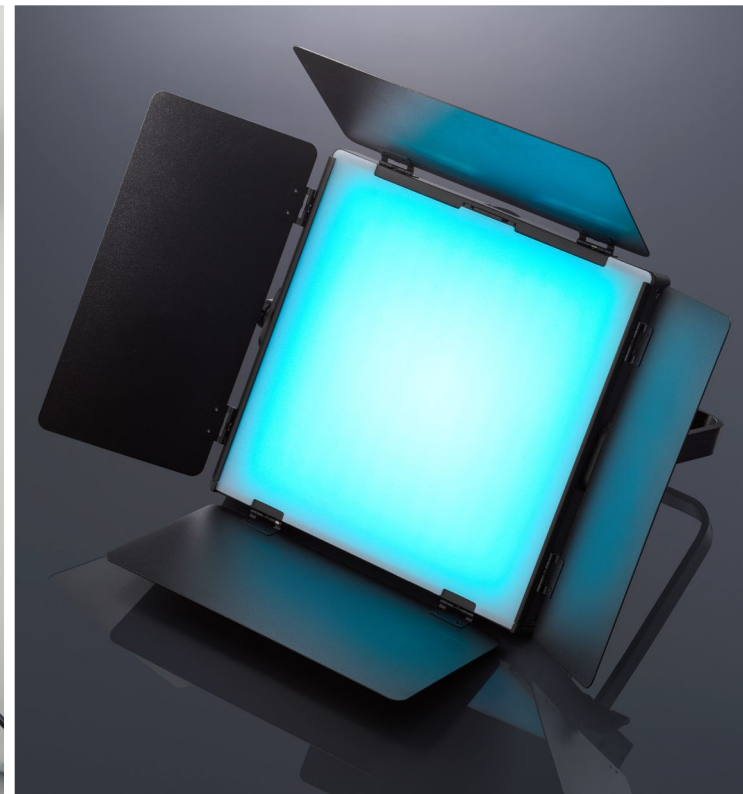

RGB Video Light Panel KSLP103