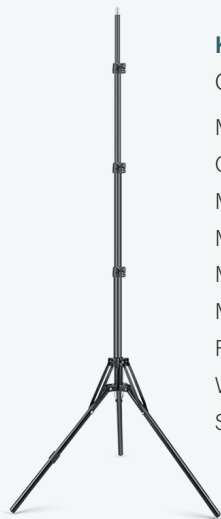

Max load: 2kg

Material: Aluminium

Ball head dimensions:
42mm high x 22mm diameter
at base

Shank dimensions: 47mm high
x 16mm diameter

Total height: 107mm

Ball head weight: 42g

Total weight: 87g

Smartphone / Tablet Holders

KSLX102

Smartphone Adapter

Material: Plastic

Mounting options: 2x cold
shoe slots, 2x 1/4" screw
threads, 3/8" screw thread

Compatible device width:
5-10cm

Weight: 54g

Dimensions:
114 (H) x 30 (W) x 53 (D) mm

KSLX105

Smartphone & Tablet Holder

*Holds a smartphone on one side,
or a tablet on the other*

Material: Plastic & metal

Screw threads: 2x 1/4"

Compatible smartphone width:
58-90mm

Compatible tablet width:
110-180mm

Weight: 70g

Light Stands

KSLX104

Compact Aluminium Light Stand

Maximum load: 4kg

Construction: Aluminium

Maximum height: 190cm

Minimum height: 94cm