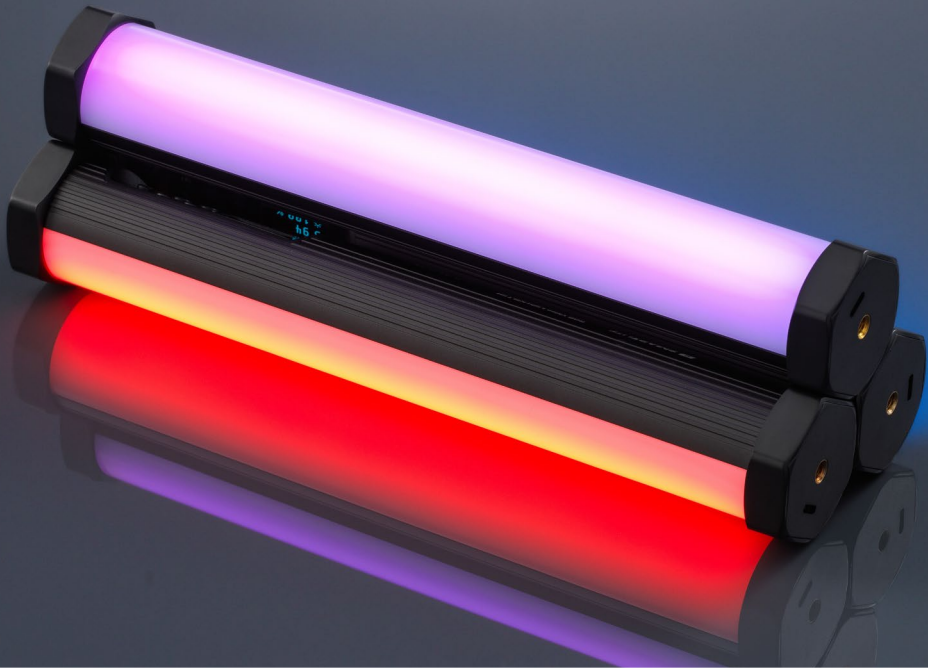

Compact RGB Tube Light KSLT101

Kenro Smart Lite

Compact RGB Tube Light Kit

KSLT101 - In stock now

PALM-SIZED ALL-PURPOSE PHENOMENON

This high performance, versatile LED light tube comes packed with features to enhance any project. Designed for photographers and film makers on the go, it boasts high quality, accurate light with multiple mounting options, an integrated battery, nine pre-programmed special effects and full precision control at your fingertips with the compatible smartphone app on Android or iPhone.