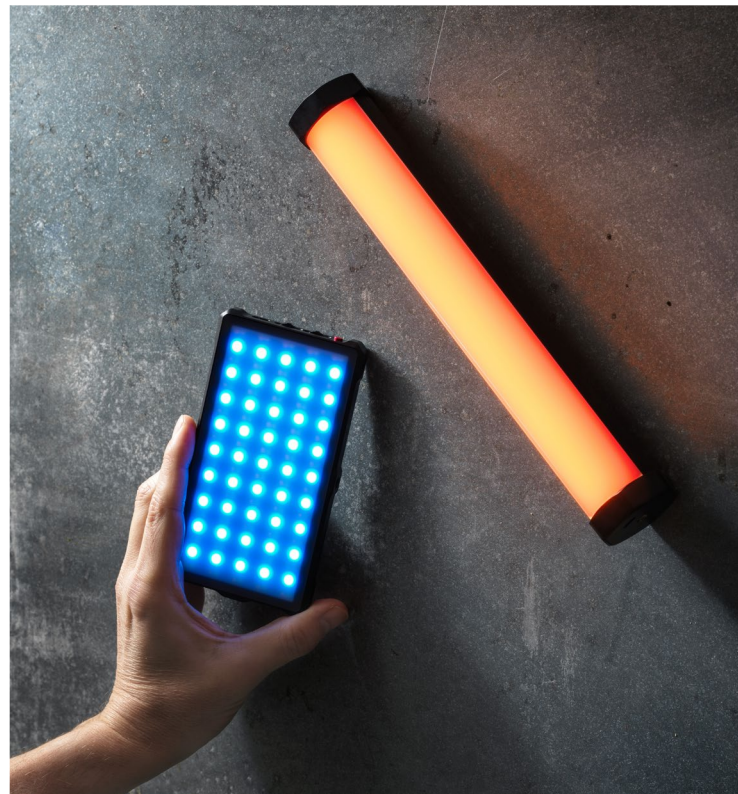

Compact RGB Tube Light KSLT101

Kenro Smart Lite

Compact RGB Tube Light Kit

KSLT101 - In stock now

PALM-SIZED ALL-PURPOSE PHENOMENON

This high performance, versatile LED light tube comes packed with features to enhance any project. Designed for photographers and film makers on the go, it boasts high quality, accurate light with multiple mounting options, an integrated battery, nine pre-programmed special effects and full precision control at your fingertips with the compatible smartphone app on Android or iPhone.