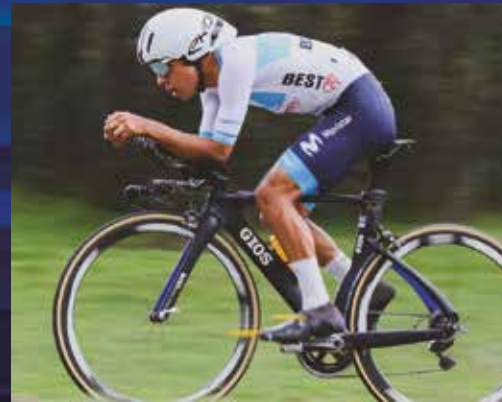

2023 GIOS Racing Team Movistar BEST PC

GIOS