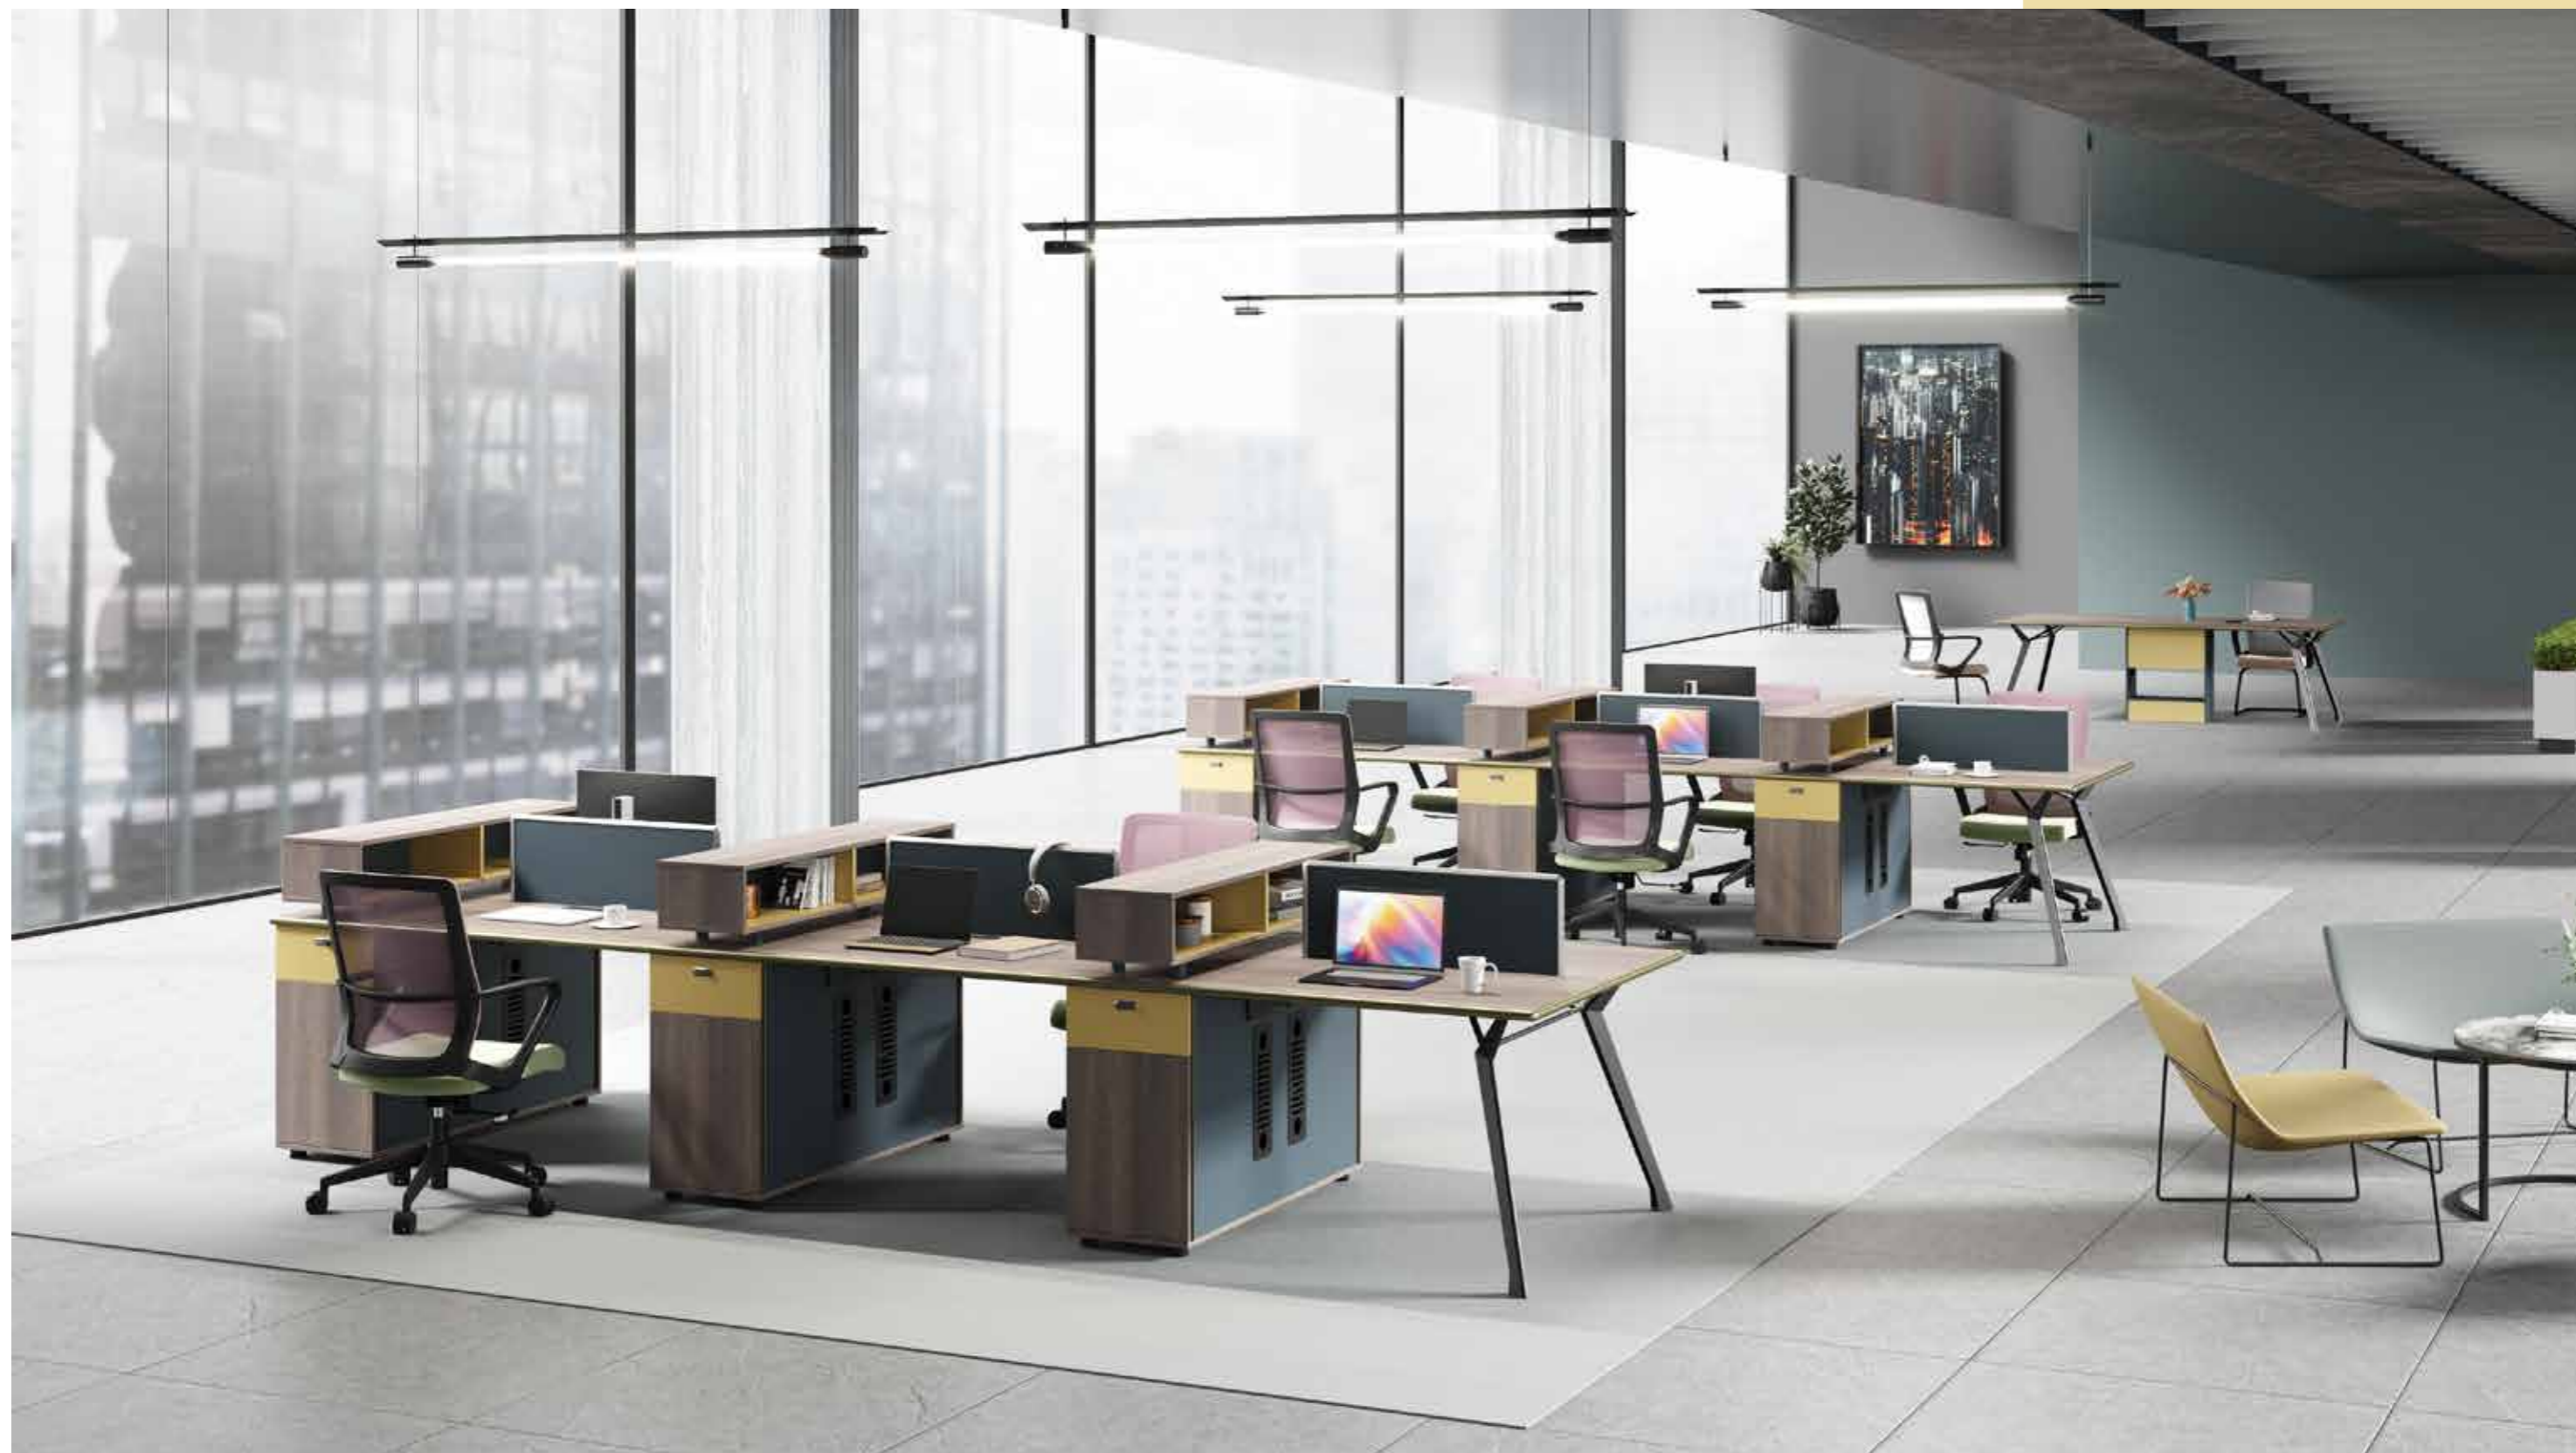

WXI-D0412 職員位 1200W*1200W*750H | WXI-D04YS12 延伸位 1200W*1200W*750H | WXI-C0124 會議桌 2400W*1200W*750H | WXI-C0120 會議桌 2000W*1200W*750H