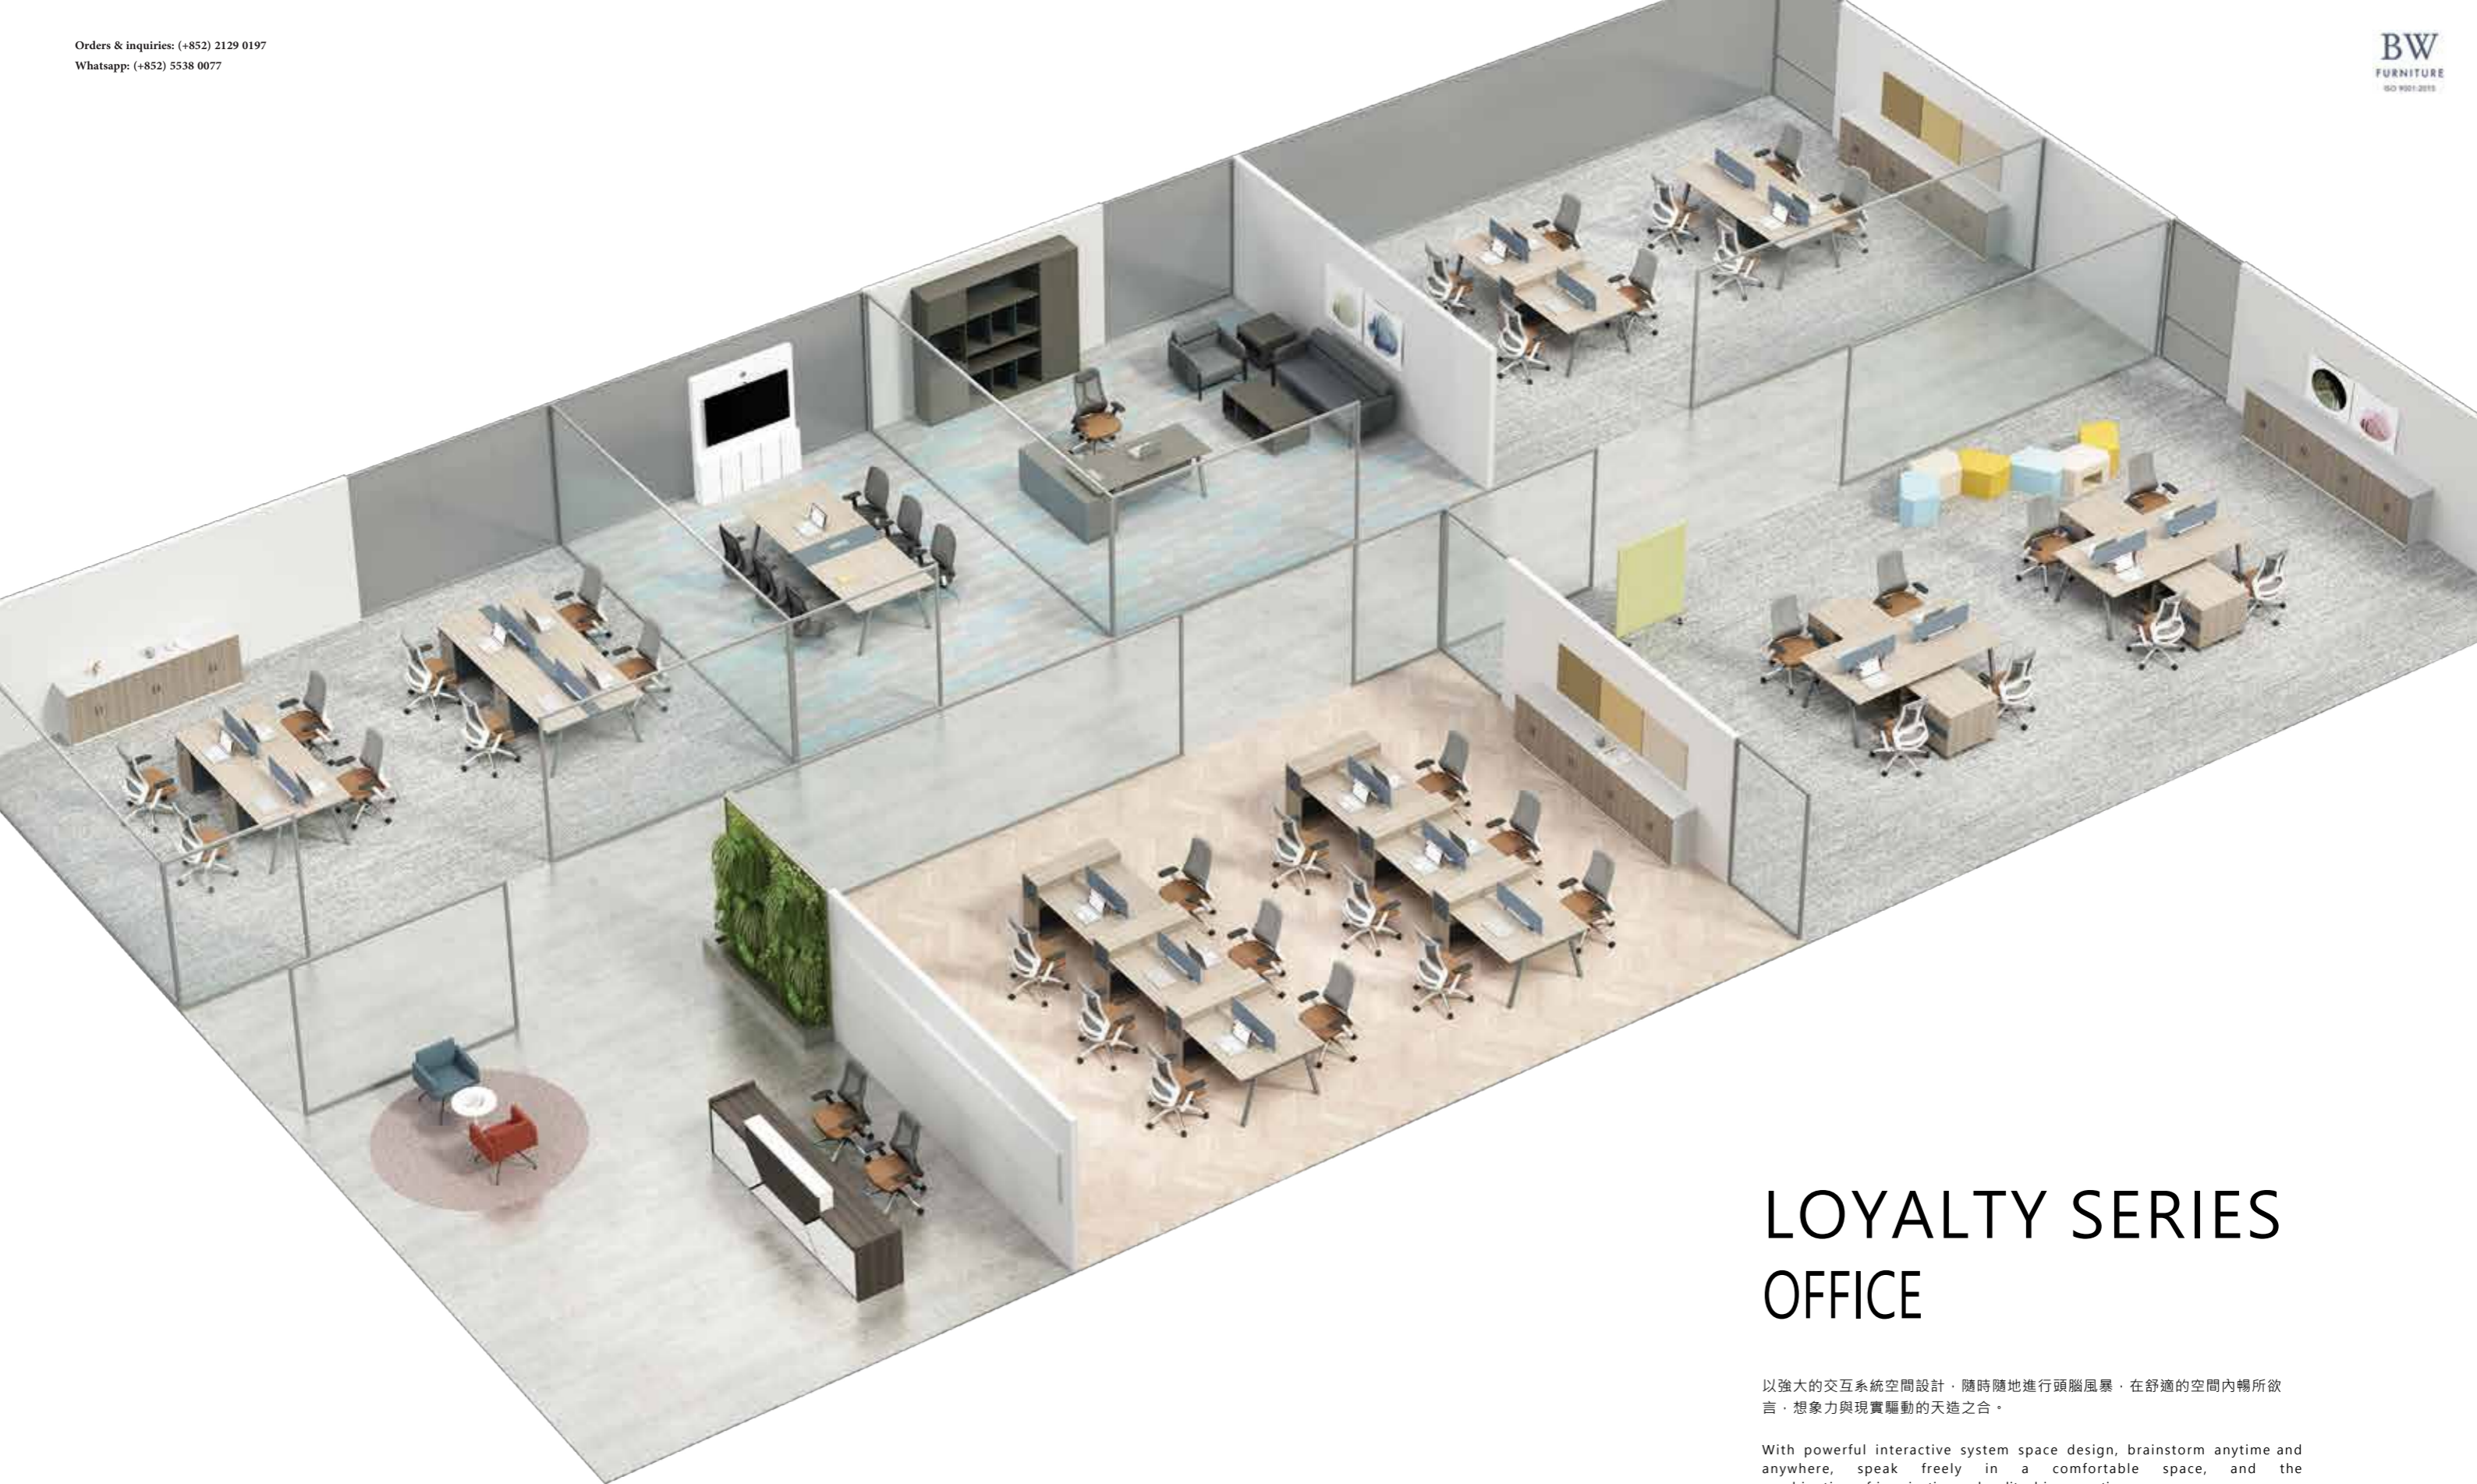

KQ-001-B 高配網椅
 640W*625D*1180H

LOYALTY 圖誠膠板系列 RUBBER PLATE SERIES

靈感來源於軍裝衣袖上的條紋，它是軍人的外在標志，
是一個國家軍隊的獨特象征，而軍服作為軍人身體的保護，
沈穩、莊重、美觀、是硬漢的代表。

Inspiration comes from the stripes on the sleeves of military uniforms. It
is the external symbol of soldiers,
It is a unique symbol of a national army,
and the military uniform is the protection of the soldier's body,
Calm, solemn and beautiful, they are the representatives of tough men.