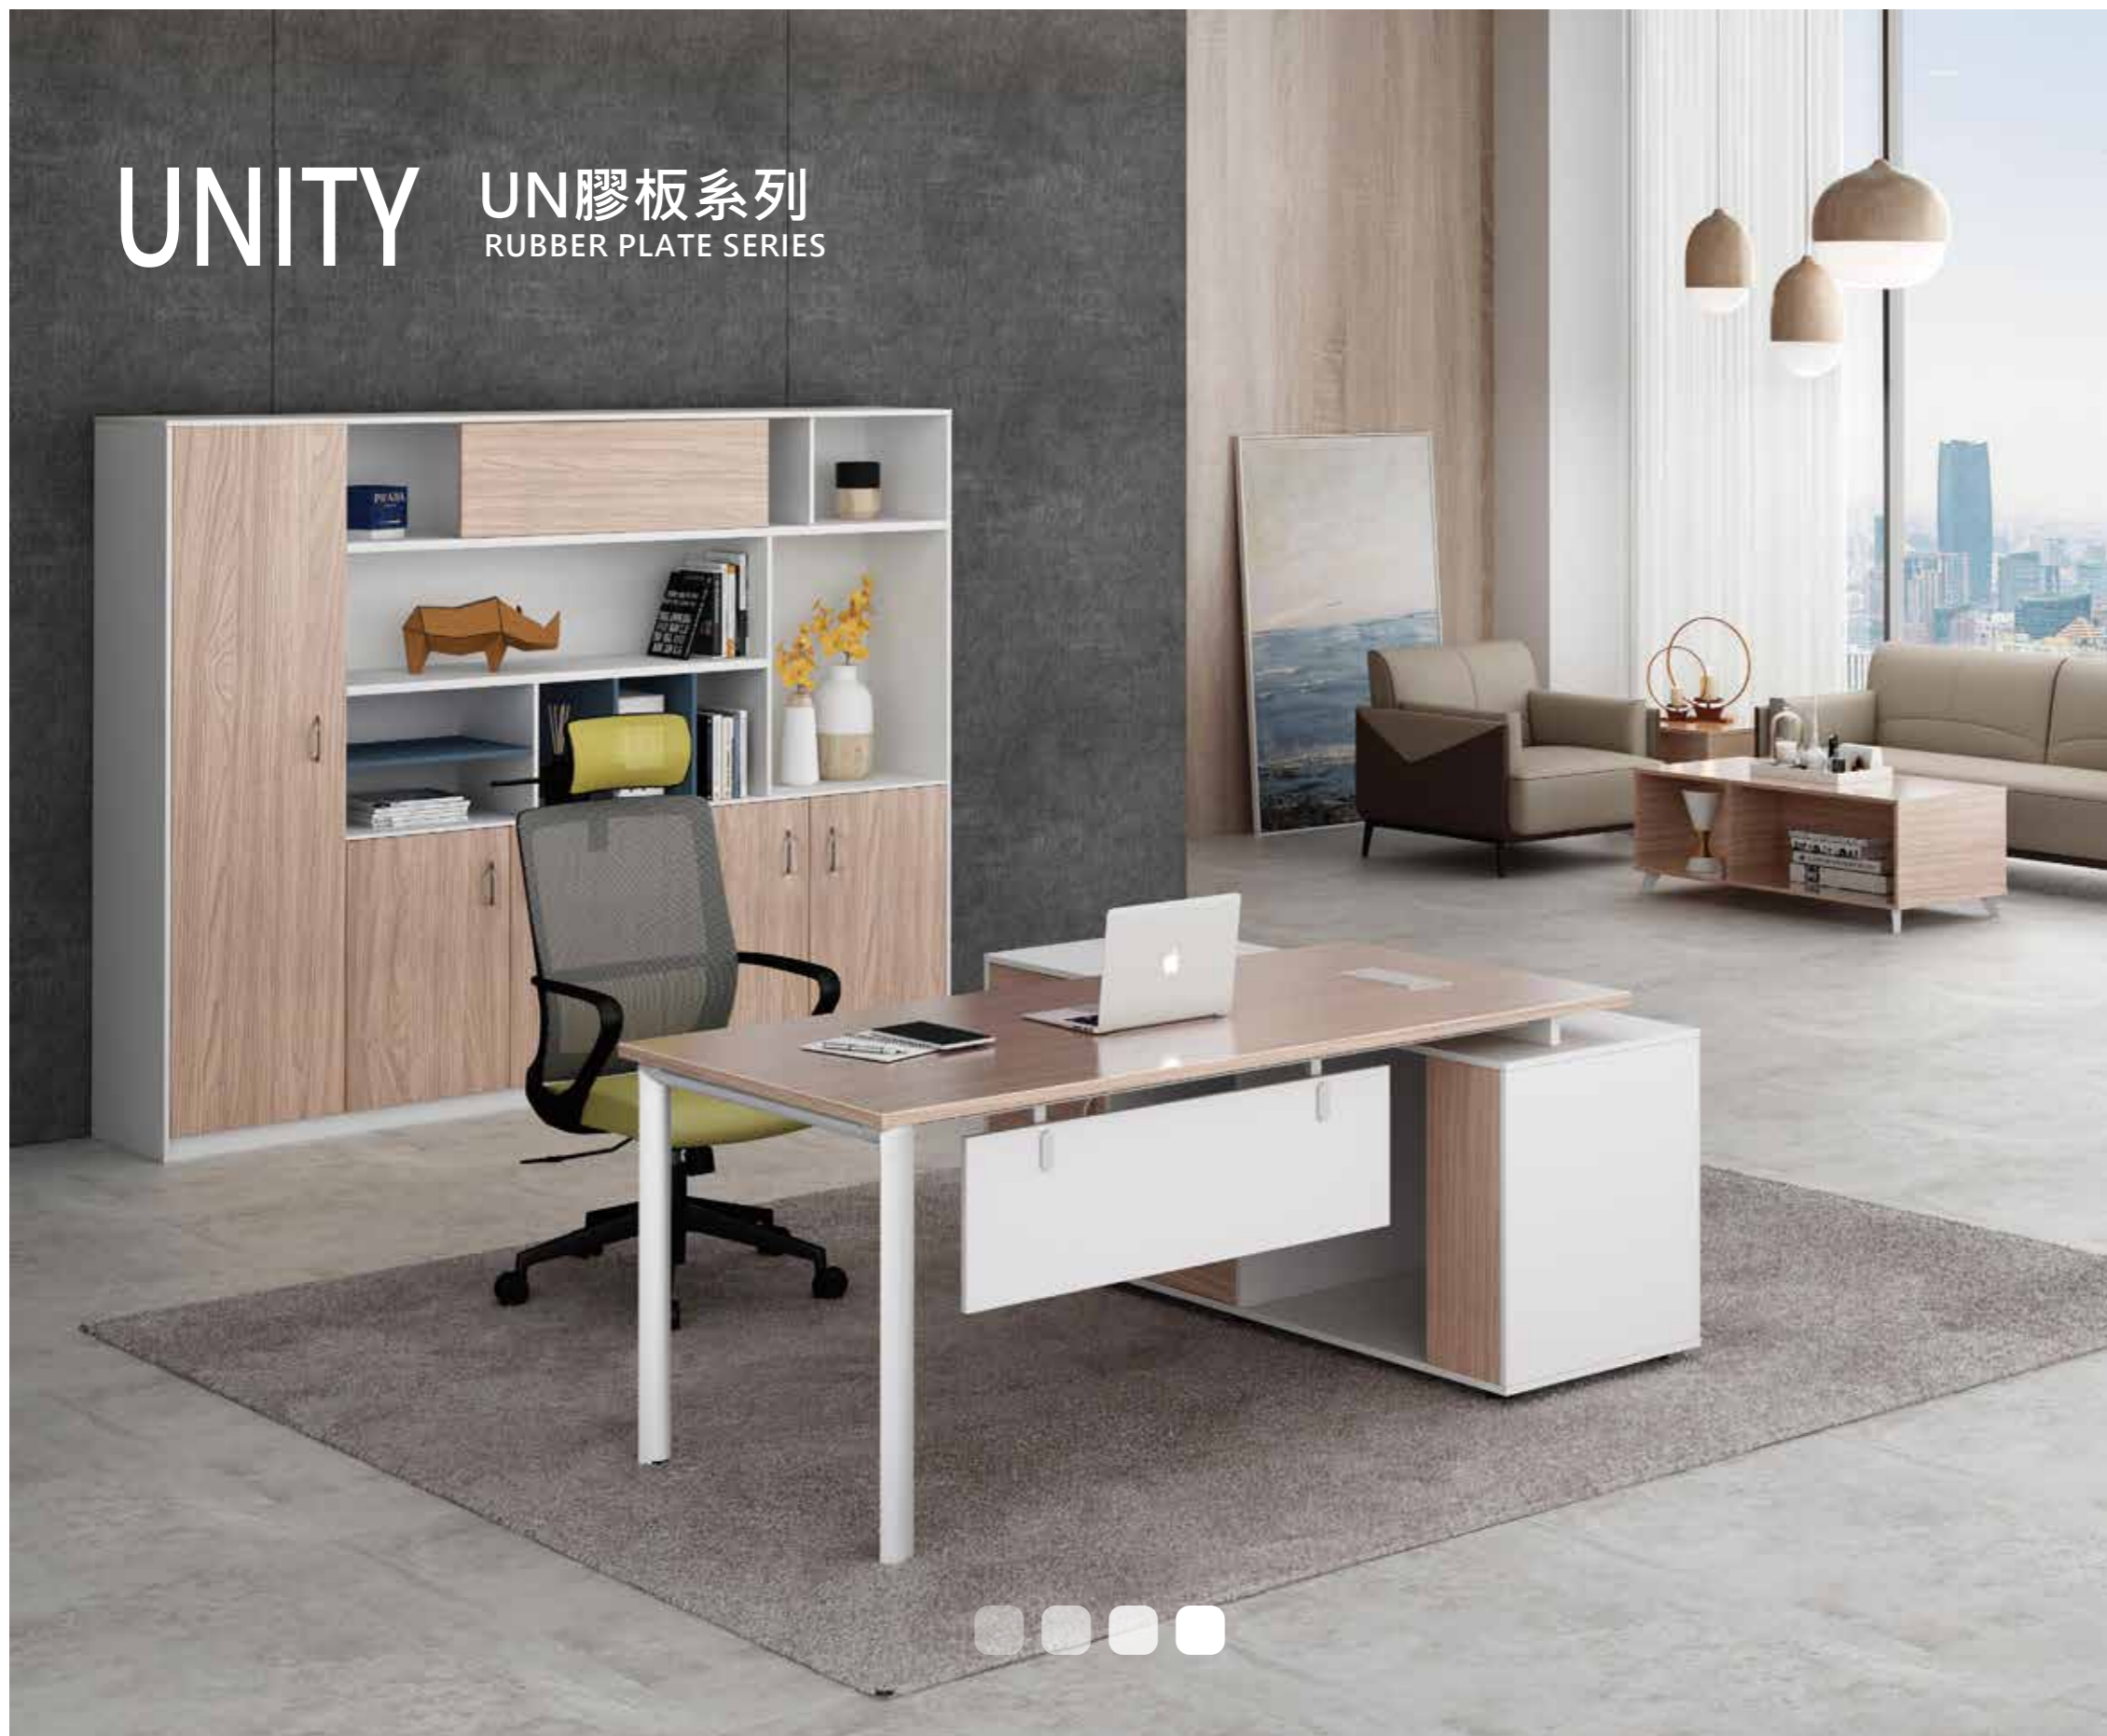

UNITY UN膠板系列

RUBBER PLATE SERIES

無限的空間·無限的遐想·無限意寓著自由·藝術是生活的升華·從生活中汲取靈魂與樂趣·創作永無限度
運用現代時尚理念·輔以豁達的設計風格·簡單利落的線條賦予平凡單調的辦公家具的生命主張。

Unlimited space, unlimited imagination,
Infinity means freedom,
art is the sublimation of life.
Drawing soul and fun from life,
Creation is always unlimited.
Using modern fashion concept, supplemented
by open-minded design style,
Simple and neat lines give ordinary and
monotonous life proposition of
office furniture.