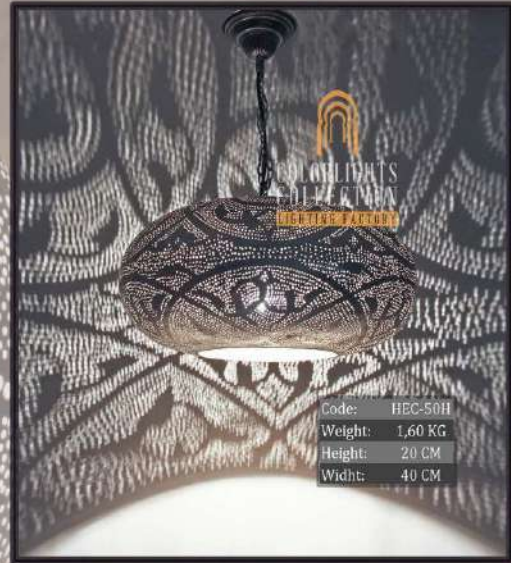

*Colorlights*  
Collection

Code: HEQ-MEDIUM (GOLD)2  
 Weight: 0,60 KG  
 Height: 34 CM  
 Widht: 22 CM

COLORLIGHTS  
 COLLECTION  
 LIGHTING FACTORY

Code: HEQ-SMALL  
 Weight: 0,50 KG  
 Height: 30 CM  
 Widht: 20 CM

Code: HEQ-SMALL (ROSE)  
 Weight: 0,50 KG  
 Height: 30 CM  
 Widht: 20 CM

Code: HEQ-SMALL (GOLD)  
 Weight: 0,50 KG  
 Height: 30 CM  
 Widht: 20 CM

Colorlights  
 Collection

*Colorlights*  
Collection

*Colorlights*  
Collection

Code:	HEB-30
Weight:	0,70 KG
Height:	35 CM
Widht:	20 CM

Code:	HEB-27 (GOLD)
Weight:	0,90 KG
Height:	25 CM
Widht:	17 CM

Code:	HEB-27
Weight:	0,90 KG
Height:	25 CM
Widht:	17 CM

Code:	HEB-27 (ROSE)
Weight:	0,90 KG
Height:	25 CM
Widht:	17 CM