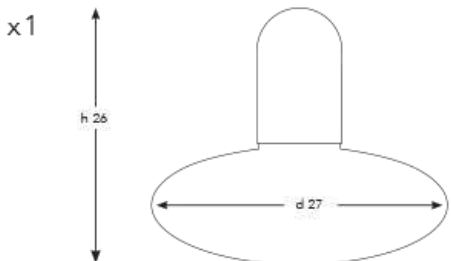

## Q-HKS-E-27I

DIAMETER: 27 cm  
 HEIGHT: 26 cm  
 DROP HEIGHT: 95 cm  
 WEIGHT: 18 kg  
*\*1pc E14 size lightbulb needed.*

# Q-HKS-E-27I

DIAMETER: 27 cm  
HEIGHT: 26 cm  
DROP HEIGHT: 95 cm  
WEIGHT: 18 kg  
*\*1pc E14 size lightbulb needed*

**Q-HGS-M-22N**

DIAMETER: 22 cm  
 HEIGHT: 34 cm  
 DROP HEIGHT: 95 cm  
 WEIGHT: 12 kg  
*\*1 pc E14 size lightbulb needed.*

**Q-HES-M-35D**

DIAMETER: 27 cm  
 HEIGHT: 26 cm  
 DROP HEIGHT: 95 cm  
 WEIGHT: 2 kg  
*\*1pc E14 size lightbulb needed.*

**Q - H Z S - M - 1 8 N**

DIAMETER: 18 cm  
 HEIGHT: 36 cm  
 DROP HEIGHT: 95 cm  
 WEIGHT: 12 kg  
 \*1 pc E14 size lightbulb needed.

**Q - H U S - M - 3 0 N**

DIAMETER: 30 cm  
 HEIGHT: 17 cm  
 DROP HEIGHT: 75 cm  
 WEIGHT: 3 kg  
 \*1pc E27 size lightbulb needed.