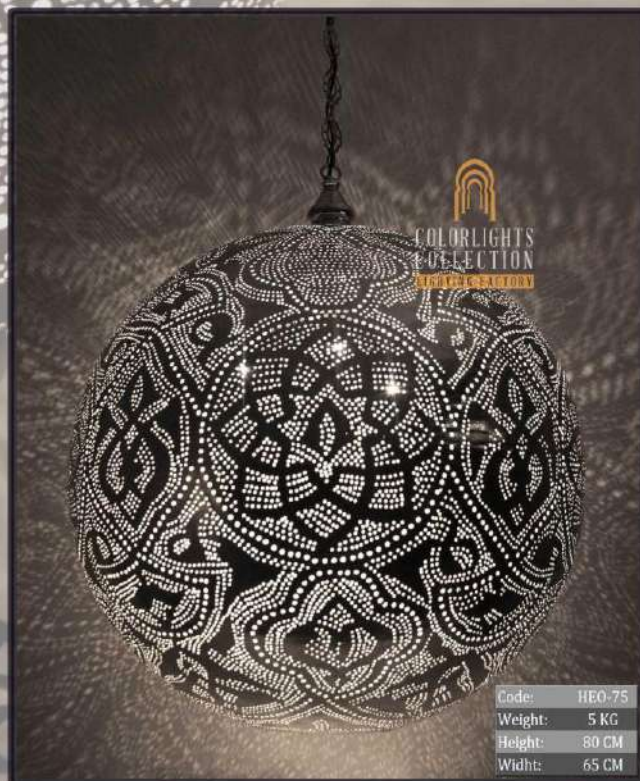

Code: HEO-50Y  
Weight: 1,30 KG  
Height: 50 CM  
Widht: 40 CM

Code: HEO-55R  
Weight: 3,80 KG  
Height: 55 CM  
Widht: 45 CM

*Colorlights*  
Collection

*Colorlights*  
Collection

Code:	HEO-60Q
Weight:	1,20 KG
Height:	55 CM
Widht:	50 CM

Code:	HEO-60Y
Weight:	3,20 KG
Height:	60 CM
Widht:	50 CM

Code:	HEO-60T
Weight:	3,20 KG
Height:	60 CM
Widht:	50 CM

*Colorlights*  
Collection

*Colorlights*  
 Collection

*Colorlights*  
Collection

*Colorlights*  
Collection

*Colorlights*  
Collection

*Colorlights*  
Collection

COLORLIGHTS  
COLLECTION  
LIGHTING FACTORY

Code: HEO-75S  
Weight: 5,80 KG  
Height: 80 CM  
Widht: 65 CM

COLORLIGHTS  
COLLECTION  
LIGHTING FACTORY