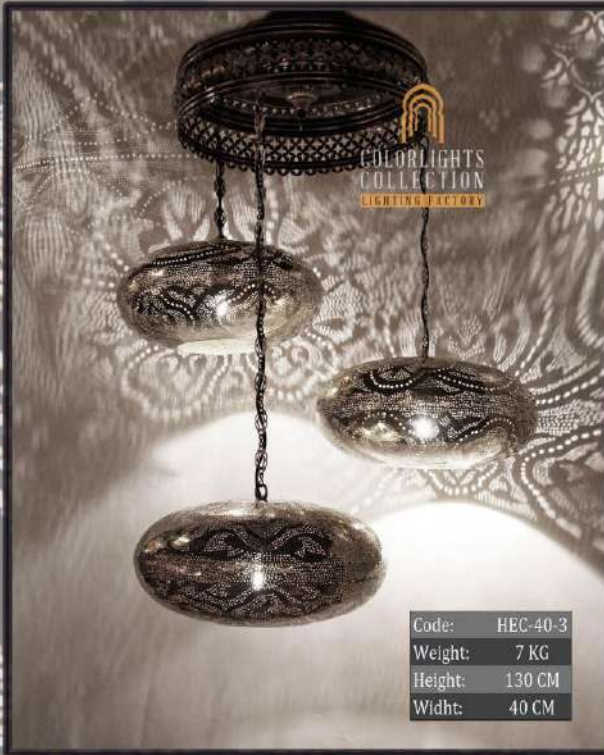

*Colorlights*  
 Collection

*Colorlights*  
Collection

Code:	HEB-50W
Weight:	3 KG
Height:	60 CM
Widht:	40 CM

Code:	PINE-120R
Weight:	3,50 KG
Height:	120 CM
Widht:	35 CM

Code:	TEC-40
Weight:	1 KG
Height:	43 CM
Widht:	40 CM

  
COLORLIGHTS  
COLLECTION  
LIGHTING FACTORY

*Colorlights*  
Collection

*Colorlights*  
Collection

Code:	CE-T70+HEQ30-5
Weight:	8 KG
Height:	80 CM
Widht:	70 CM
Depth:	20 CM

Code:	CS-S30-5
Weight:	2,90 KG
Height:	110 CM
Widht:	30 CM