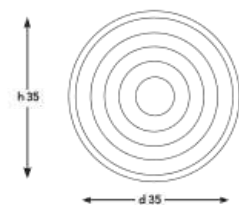

Q-WLS-35

DIAMETER: 35 cm

WIDTH: 15 cm

WEIGHT: 25 kg

*1pc E27 size lightbulb needed.