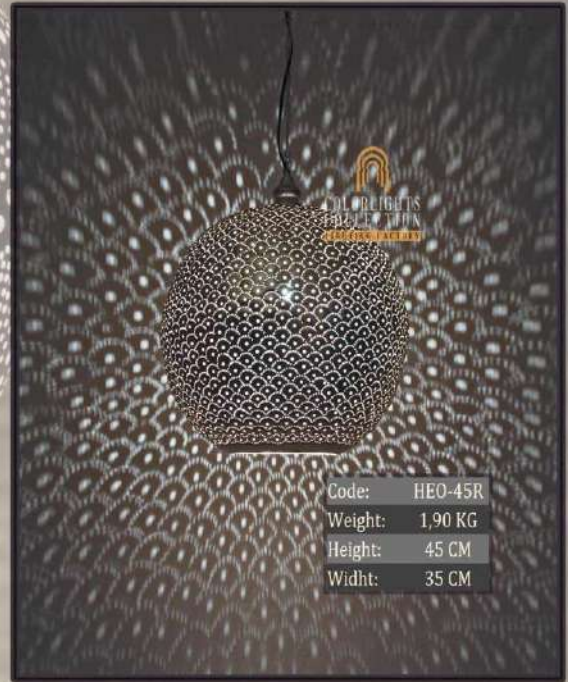

*Colorlights*  
Collection

Code: PRO-58  
 Weight: 1 KG  
 Height: 40 CM  
 Width: 40 CM  
 Depth: 15 CM

Code: PRO-59  
 Weight: 1 KG  
 Height: 50 CM  
 Width: 50 CM  
 Depth: 15 CM

Code: PRO-60  
 Weight: 1,50 KG  
 Height: 60 CM  
 Width: 60 CM  
 Depth: 20 CM

*Colorlights*  
 Collection

*Colorlights*  
Collection

*Colorlights*  
Collection

*Colorlights*  
Collection

Code: HEO-50Q  
 Weight: 1,10 KG  
 Height: 45 CM  
 Widht: 40 CM

Code: HEO-45R  
 Weight: 1,90 KG  
 Height: 45 CM  
 Widht: 35 CM

Code: HEO-45B  
 Weight: 2,80 KG  
 Height: 50 CM  
 Widht: 35 CM

Code: HEO-50KE  
 Weight: 3 KG  
 Height: 50 CM  
 Widht: 40 CM

*Colorlights*  
 Collection

*Colorlights*  
Collection

Code: HEO-50G  
Weight: 1,70 KG  
Height: 50 CM  
Widht: 40 CM

Code: HEO-50Y  
Weight: 1,30 KG  
Height: 50 CM  
Widht: 40 CM

Code: HEO-55R  
Weight: 3,80 KG  
Height: 55 CM  
Widht: 45 CM

*Colorlights*  
Collection

*Colorlights*  
Collection

Code:	HEO-60Q
Weight:	1,20 KG
Height:	55 CM
Widht:	50 CM