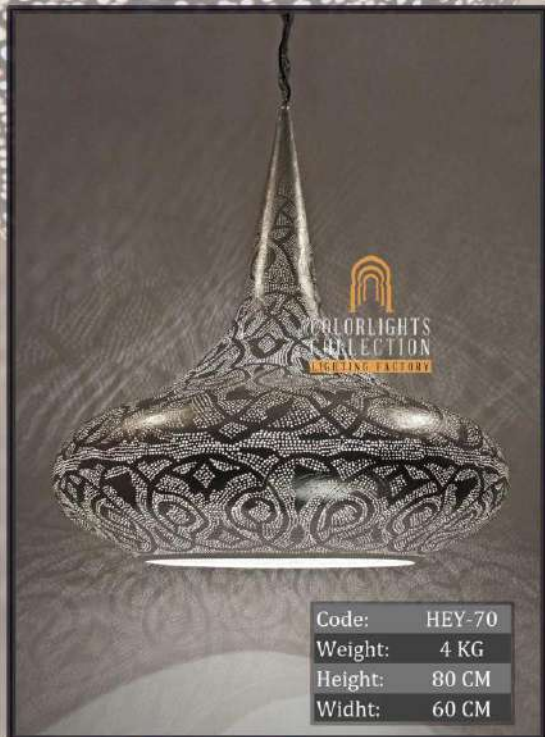

Colorlights
Collection