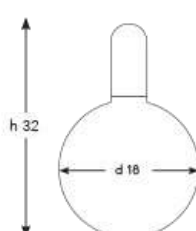

## Q-CQS-S50/16T

DIAMETER: 50 cm

HEIGHT: 150 cm

WEIGHT: 16 kg

*\*16pcs E14 size lightbulbs needed.*

**Q-CS+HEO-S50/19T**

DIAMETER: 50 cm  
 HEIGHT: 124 cm  
 WEIGHT: 15 kg  
*\*19 pcs E14 size lightbulbs needed*

DIAMETER: 60 cm  
HEIGHT: 130 cm  
WEIGHT: 15 kg

*\*14pcs E14 size lightbulbs needed*

x3

← d 30 →

x3

← d 40 →

x1

← d 50 →

## Q-CRS+G-MIX/22

DIAMETER: 50 cm

HEIGHT: 135 cm

WEIGHT: 12 kg

*\*22pcs E14 size lightbulbs needed.*

x7

x12

x3