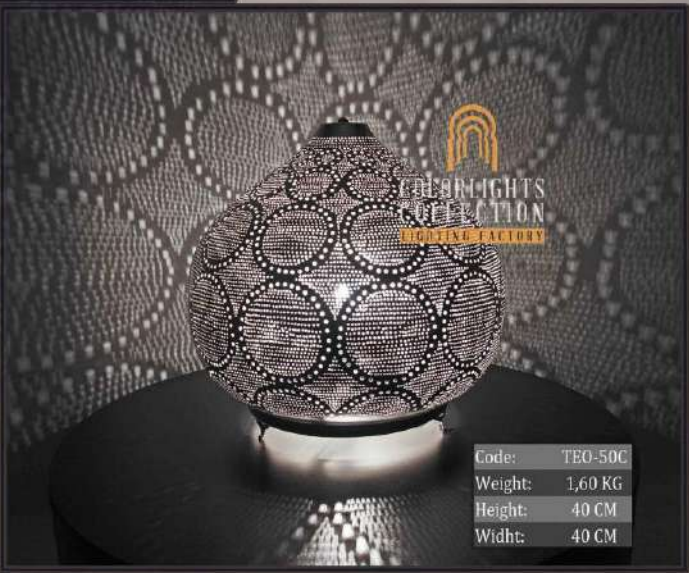

Code:	HES-85
Weight:	2,30 KG
Height:	85 CM
Width:	15 CM

Code:	HES-85RS (GOLD)
Weight:	2,30 KG
Height:	85 CM
Width:	15 CM

*Colorlights*  
Collection

Colorlights  
Collection

Code: CUBE-35  
 Weight: 0,80 KG  
 Height: 40 CM  
 Widht: 25 CM

Code: CAP-20  
 Weight: 0,71 KG  
 Height: 40 CM  
 Widht: 20 CM

Code: CAP-20R  
 Weight: 0,71 KG  
 Height: 40 CM  
 Widht: 20 CM

*Colorlights*  
 Collection

Code: TEO-30  
 Weight: 0,70 KG  
 Height: 30 CM  
 Widht: 27 CM

Code: TEO-32  
 Weight: 0,50 KG  
 Height: 25 CM  
 Widht: 22 CM

Code: TEO-35Y  
 Weight: 0,50 KG  
 Height: 30 CM  
 Widht: 25 CM

*Colorlights*  
 Collection

*Colorlights*  
Collection

Code: TEO-35L  
 Weight: 0,90 KG  
 Height: 28 CM  
 Widht: 25 CM

Code: TEO-40DIAMONDS  
 Weight: 0,50 KG  
 Height: 30 CM  
 Widht: 30 CM

Code: TEO-40Q  
 Weight: 0,50 KG  
 Height: 30 CM  
 Widht: 30 CM

*Colorlights*  
 Collection

*Colorlights*  
Collection

Code:	TEO-50S
Weight:	1,60 KG
Height:	40 CM
Width:	40 CM