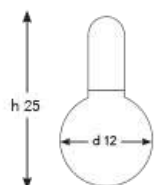

DIAMETER: 60 cm  
HEIGHT: 130 cm  
WEIGHT: 15 kg

*\*14pcs E14 size lightbulbs needed*

x3

← d 30 →

x3

← d 40 →

x1

← d 50 →

## Q-CRS+G-MIX/22

DIAMETER: 50 cm

HEIGHT: 135 cm

WEIGHT: 12 kg

*\*22pcs E14 size lightbulbs needed.*

x7

x12

x3