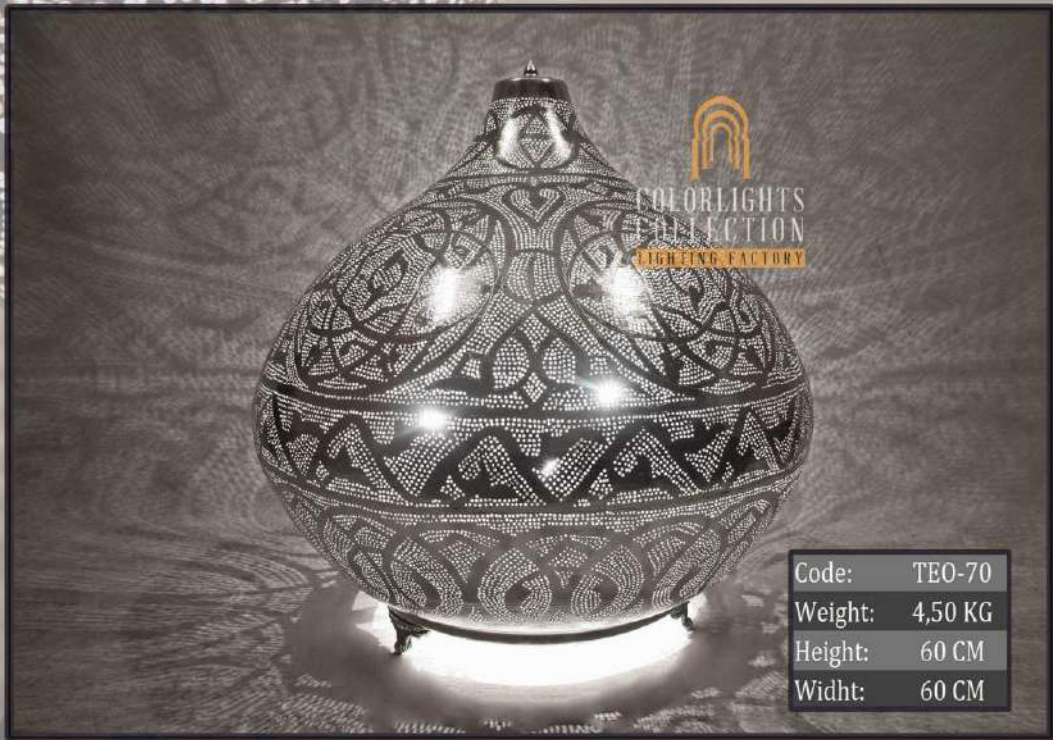

Code: TEO-40DIAMONDS  
 Weight: 0,50 KG  
 Height: 30 CM  
 Widht: 30 CM

Code: TEO-40Q  
 Weight: 0,50 KG  
 Height: 30 CM  
 Widht: 30 CM

*Colorlights*  
 Collection

*Colorlights*  
Collection

Code:	TEO-50S
Weight:	1,60 KG
Height:	40 CM
Width:	40 CM

Code:	FEV-40
Weight:	0,90 KG
Height:	40 CM
Width:	30 CM

Code:	FEV-30
Weight:	0,50 KG
Height:	30 CM
Width:	20 CM

*Colorlights*  
Collection

  
COLORLIGHTS  
COLLECTION  
LIGHTING FACTORY

Code:	TEO-60B
Weight:	1,70 KG
Height:	50 CM
Widht:	40 CM