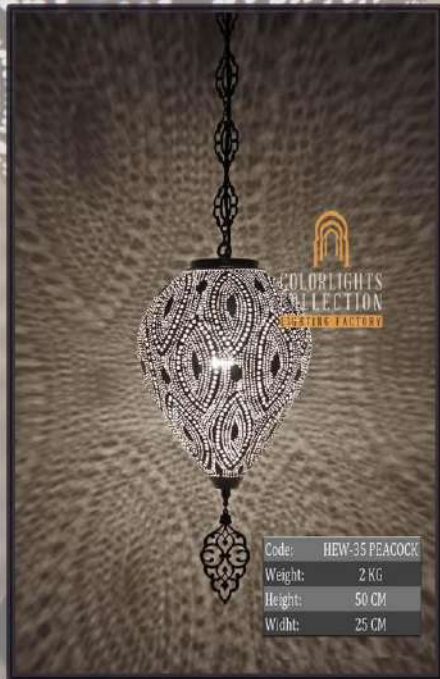

*Colorlights*  
Collection

*Colorlights*  
Collection

COLORLIGHTS  
COLLECTION  
LIGHTING FACTORY

Code: HEO-75S  
Weight: 5,80 KG  
Height: 80 CM  
Widht: 65 CM

COLORLIGHTS  
COLLECTION  
LIGHTING FACTORY

Code: HEO-80W  
Weight: 5 KG  
Height: 80 CM  
Widht: 70 CM

COLORLIGHTS  
COLLECTION  
LIGHTING FACTORY

Code: HEO-80  
Weight: 6,50 KG  
Height: 75 CM  
Widht: 70 CM

*Colorlights*  
Collection

Code:	HEO-80S
Weight:	5 KG
Height:	80 CM
Width:	70 CM

Code:	HEO-100
Weight:	5 KG
Height:	100 CM
Width:	90 CM

*Colorlights*  
Collection

*Colorlights*  
Collection

  
COLORLIGHTS  
COLLECTION  
LIGHTING FACTORY

*Colorlights*  
Collection

*Colorlights*  
Collection

Code: HEQ-SMALL (ROSE)  
 Weight: 0,50 KG  
 Height: 30 CM  
 Widht: 20 CM

Code: HEQ-SMALL (GOLD)  
 Weight: 0,50 KG  
 Height: 30 CM  
 Widht: 20 CM

Colorlights  
 Collection

*Colorlights*  
Collection

*Colorlights*  
Collection