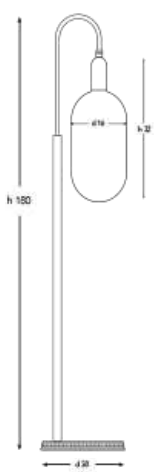

DIAMETER: 26 cm  
 HEIGHT: 140 cm  
 WEIGHT: 710 kg  
*\*5pcs E14 size lightbulbs needed*

**Q-FMES-16S/7T**

DIAMETER: 26 cm  
 HEIGHT: 170 cm  
 WEIGHT: 13.5 kg  
*\*7pcs E14 size lightbulbs needed*

**Q-FMES-16C/9T**

DIAMETER: 36 cm  
 HEIGHT: 180 cm  
 WEIGHT: 15 kg  
*\*9pcs E14 size lightbulbs needed*

**Q - FAS + G / 6**

DIAMETER: 28 cm  
 HEIGHT: 190 cm  
 WEIGHT: 94 kg  
*\*5pcs E14 size lightbulbs needed*

**Q - FXS - 16 Z**

DIAMETER: 28 cm  
 HEIGHT: 180 cm  
 WEIGHT: 78 kg  
*\*1pc E14 size lightbulb needed*

**Q-FXS-22G**

DIAMETER: 28 cm  
 HEIGHT: 180 cm  
 WEIGHT: 77 kg  
*\*1pc E14 size lightbulb needed.*

**Q-FXG-22OG**

DIAMETER: 28 cm  
 HEIGHT: 180 cm  
 WEIGHT: 77 kg  
*\*1pc E14 size lightbulb needed.*