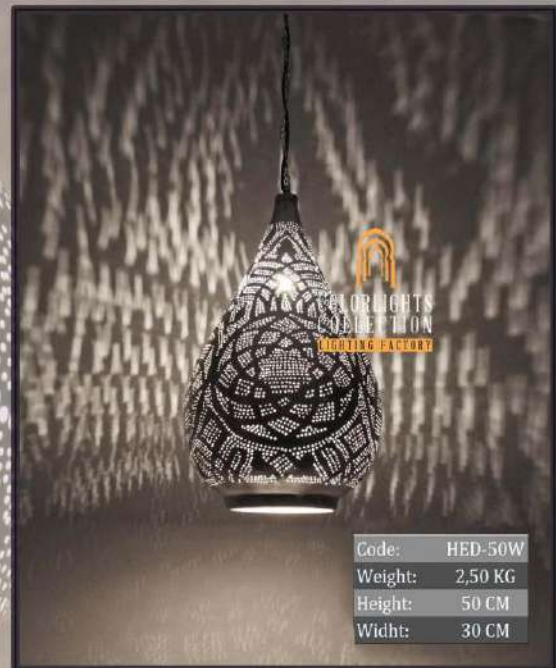

Colorlights
Collection