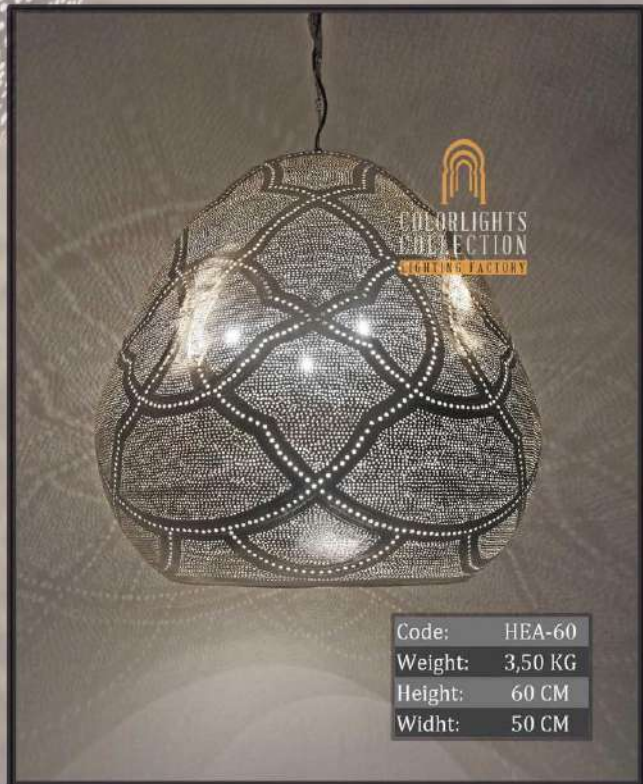

Colorlights
Collection