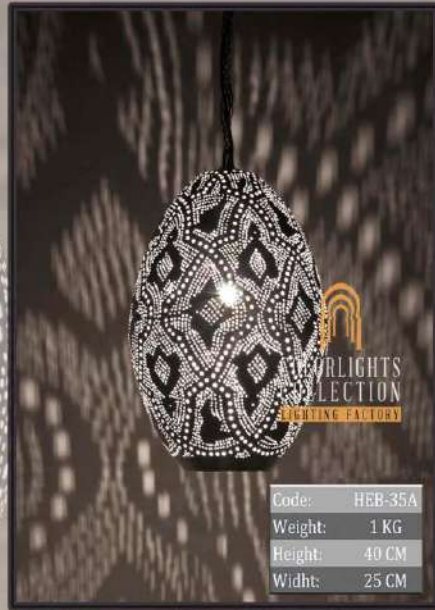

Colorlights
Collection