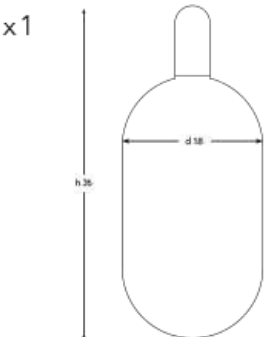

## Q-HKS-E-27I

DIAMETER: 27 cm  
 HEIGHT: 26 cm  
 DROP HEIGHT: 95 cm  
 WEIGHT: 18 kg  
*\*1pc E14 size lightbulb needed.*

# Q-HKS-E-27I

DIAMETER: 27 cm  
HEIGHT: 26 cm  
DROP HEIGHT: 95 cm  
WEIGHT: 18 kg  
*\*1pc E14 size lightbulb needed*

**Q-HGS-M-22N**

DIAMETER: 22 cm  
 HEIGHT: 34 cm  
 DROP HEIGHT: 95 cm  
 WEIGHT: 12 kg  
*\*1 pc E14 size lightbulb needed.*

**Q-HES-M-35D**

DIAMETER: 27 cm  
 HEIGHT: 26 cm  
 DROP HEIGHT: 95 cm  
 WEIGHT: 2 kg  
*\*1pc E14 size lightbulb needed.*

**Q - H Z S - M - 1 8 N**

DIAMETER: 18 cm  
 HEIGHT: 36 cm  
 DROP HEIGHT: 95 cm  
 WEIGHT: 12 kg  
 \*1 pc E14 size lightbulb needed.

**Q - H U S - M - 3 0 N**

DIAMETER: 30 cm  
 HEIGHT: 17 cm  
 DROP HEIGHT: 75 cm  
 WEIGHT: 3 kg  
 \*1pc E27 size lightbulb needed.