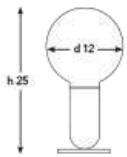

Q-TGS-12

DIAMETER: 12 cm
HEIGHT: 25 cm
WEIGHT: 1 kg
*1pc E14 size lightbulb needed