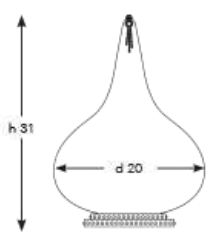

COLORLIGHT
COLLECTION
LIGHTING FACTORY

COLORLIGHT
COLLECTION
LIGHTING FACTORY

Q-TDS-15

DIAMETER: 15 cm
HEIGHT: 23 cm
WEIGHT: 0.5 kg
*1pc E14 size lightbulb needed.

Q-TDS-20

DIAMETER: 20 cm
HEIGHT: 31 cm
WEIGHT: 0.6 kg
*1pc E14 size lightbulb needed.

Q-TDS-24

DIAMETER: 24 cm
HEIGHT: 33 cm
WEIGHT: 0.65 kg
*1pc E14 size lightbulb needed.

Q-TDS-26

DIAMETER: 26 cm
HEIGHT: 36 cm
WEIGHT: 0.70 kg
*1pc E14 size lightbulb needed.