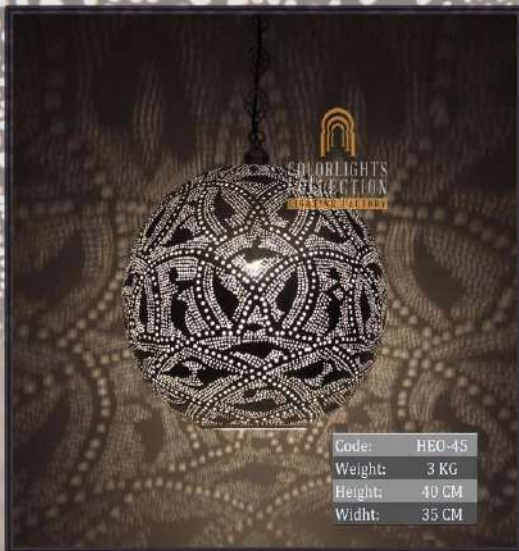

*Colorlights*  
Collection

Code: PRO-58  
 Weight: 1 KG  
 Height: 40 CM  
 Width: 40 CM  
 Depth: 15 CM

Code: PRO-59  
 Weight: 1 KG  
 Height: 50 CM  
 Width: 50 CM  
 Depth: 15 CM

Code: PRO-60  
 Weight: 1,50 KG  
 Height: 60 CM  
 Width: 60 CM  
 Depth: 20 CM

*Colorlights*  
 Collection

*Colorlights*  
Collection

*Colorlights*  
Collection

*Colorlights*  
Collection

Code: HEO-50Q  
 Weight: 1,10 KG  
 Height: 45 CM  
 Widht: 40 CM

Code: HEO-45R  
 Weight: 1,90 KG  
 Height: 45 CM  
 Widht: 35 CM

Code: HEO-45B  
 Weight: 2,80 KG  
 Height: 50 CM  
 Widht: 35 CM

Code: HEO-50KE  
 Weight: 3 KG  
 Height: 50 CM  
 Widht: 40 CM

*Colorlights*  
 Collection

*Colorlights*  
Collection

Code: HEO-50G  
Weight: 1,70 KG  
Height: 50 CM  
Widht: 40 CM

Code: HEO-50Y  
Weight: 1,30 KG  
Height: 50 CM  
Widht: 40 CM

Code: HEO-55R  
Weight: 3,80 KG  
Height: 55 CM  
Widht: 45 CM

*Colorlights*  
Collection

*Colorlights*  
Collection

Code:	HEO-60Q
Weight:	1,20 KG
Height:	55 CM
Widht:	50 CM