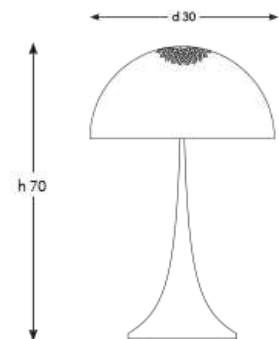

Q-TXS+V-30

DIAMETER: 30 cm
HEIGHT: 70 cm
WEIGHT: 2.5 kg
*1pcs E27 size lightbulb needed.