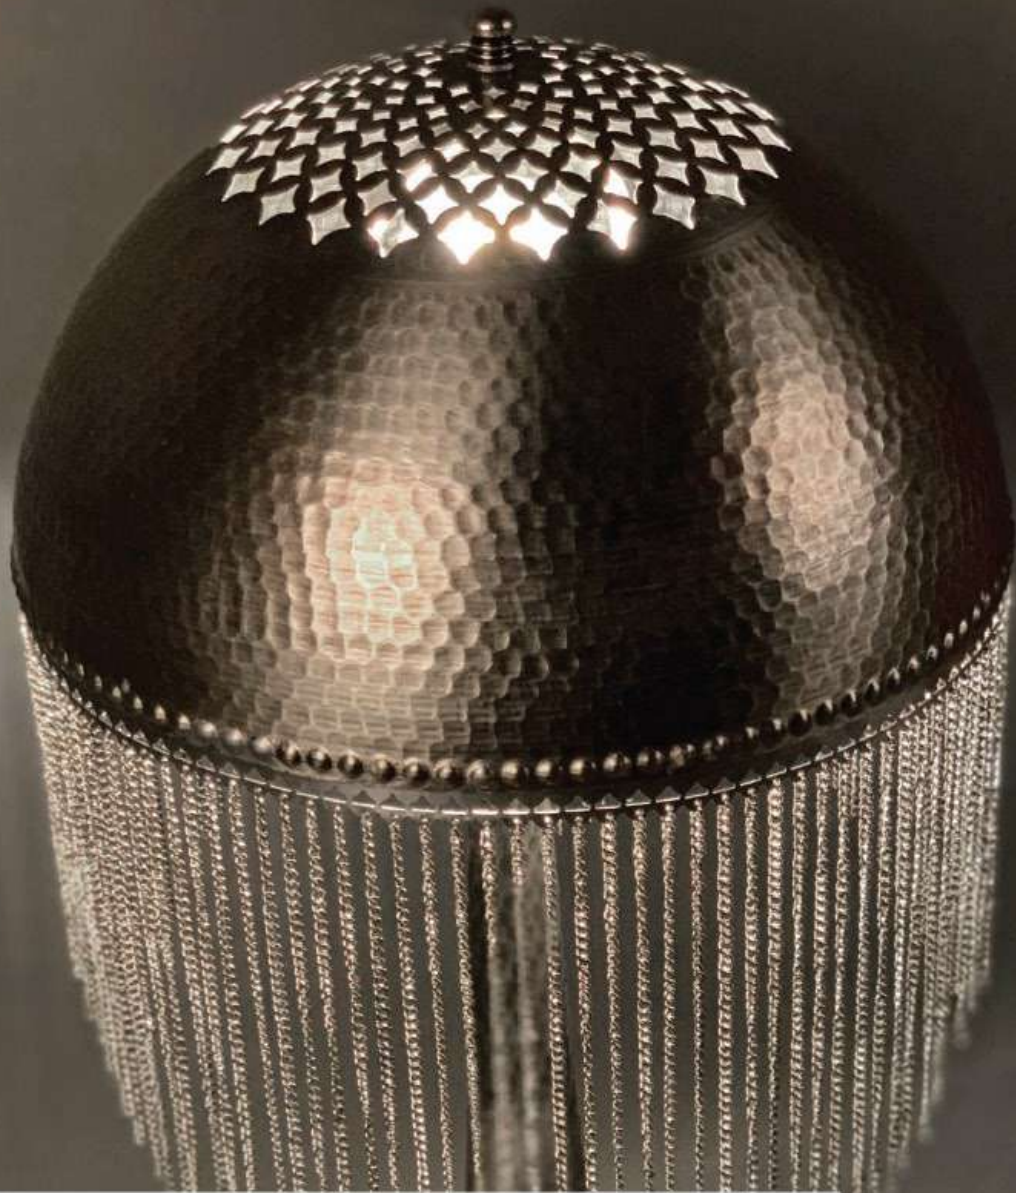

DIAMETER: 36 cm  
 HEIGHT: 180 cm  
 WEIGHT: 15 kg  
*\*9pcs E14 size lightbulbs needed*

**Q - FAS + G / 6**

DIAMETER: 28 cm  
 HEIGHT: 190 cm  
 WEIGHT: 94 kg  
*\*5pcs E14 size lightbulbs needed*

**Q - FXS - 16 Z**

DIAMETER: 28 cm  
 HEIGHT: 180 cm  
 WEIGHT: 78 kg  
*\*1pc E14 size lightbulb needed*

**Q-FXS-22G**

DIAMETER: 28 cm  
 HEIGHT: 180 cm  
 WEIGHT: 77 kg  
*\*1pc E14 size lightbulb needed.*

**Q-FXG-22OG**

DIAMETER: 28 cm  
 HEIGHT: 180 cm  
 WEIGHT: 77 kg  
*\*1pc E14 size lightbulb needed.*