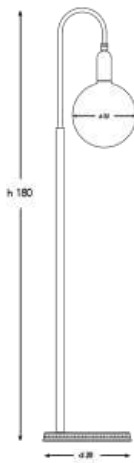

DIAMETER: 26 cm  
 HEIGHT: 140 cm  
 WEIGHT: 710 kg  
*\*5pcs E14 size lightbulbs needed*

**Q-FMES-16S/7T**

DIAMETER: 26 cm  
 HEIGHT: 170 cm  
 WEIGHT: 13.5 kg  
*\*7pcs E14 size lightbulbs needed*

**Q-FMES-16C/9T**

DIAMETER: 36 cm  
 HEIGHT: 180 cm  
 WEIGHT: 15 kg  
*\*9pcs E14 size lightbulbs needed*

**Q - FAS + G / 6**

DIAMETER: 28 cm  
 HEIGHT: 190 cm  
 WEIGHT: 94 kg  
*\*5pcs E14 size lightbulbs needed*

**Q - FXS - 16 Z**

DIAMETER: 28 cm  
 HEIGHT: 180 cm  
 WEIGHT: 78 kg  
*\*1pc E14 size lightbulb needed*

**Q-FXS-22G**

DIAMETER: 28 cm  
 HEIGHT: 180 cm  
 WEIGHT: 77 kg  
*\*1pc E14 size lightbulb needed.*

**Q-FXG-22OG**

DIAMETER: 28 cm  
 HEIGHT: 180 cm  
 WEIGHT: 77 kg  
*\*1pc E14 size lightbulb needed.*