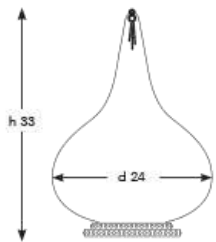

### Q-TDS-15

DIAMETER: 15 cm  
HEIGHT: 23 cm  
WEIGHT: 0.5 kg  
*\*1pc E14 size lightbulb needed.*

### Q-TDS-20

DIAMETER: 20 cm  
HEIGHT: 31 cm  
WEIGHT: 0.6 kg  
*\*1pc E14 size lightbulb needed.*

### Q-TDS-24

DIAMETER: 24 cm  
HEIGHT: 33 cm  
WEIGHT: 0.65 kg  
*\*1pc E14 size lightbulb needed.*

### Q-TDS-26

DIAMETER: 26 cm  
HEIGHT: 36 cm  
WEIGHT: 0.70 kg  
*\*1pc E14 size lightbulb needed.*

**Q-TMES-1**

DIAMETER: 16 cm  
 HEIGHT: 40 cm  
 WEIGHT: 12 kg

*\*1pc E14 size lightbulb needed.*

**Q-TMES-2**