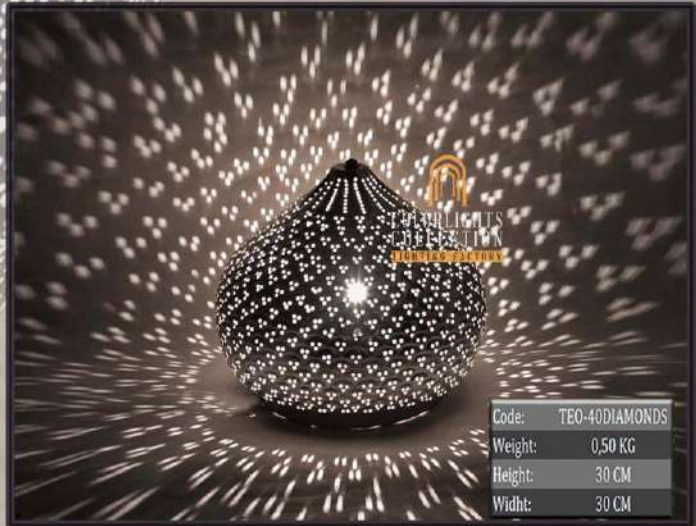

Code: TEO-32  
 Weight: 0,50 KG  
 Height: 25 CM  
 Widht: 22 CM

Code: TEO-35Y  
 Weight: 0,50 KG  
 Height: 30 CM  
 Widht: 25 CM

*Colorlights*  
 Collection

*Colorlights*  
Collection

Code: TEO-35L  
 Weight: 0,90 KG  
 Height: 28 CM  
 Widht: 25 CM

Code: TEO-40DIAMONDS  
 Weight: 0,50 KG  
 Height: 30 CM  
 Widht: 30 CM

Code: TEO-40Q  
 Weight: 0,50 KG  
 Height: 30 CM  
 Widht: 30 CM

*Colorlights*  
 Collection

*Colorlights*  
Collection

Code:	TEO-50S
Weight:	1,60 KG
Height:	40 CM
Width:	40 CM