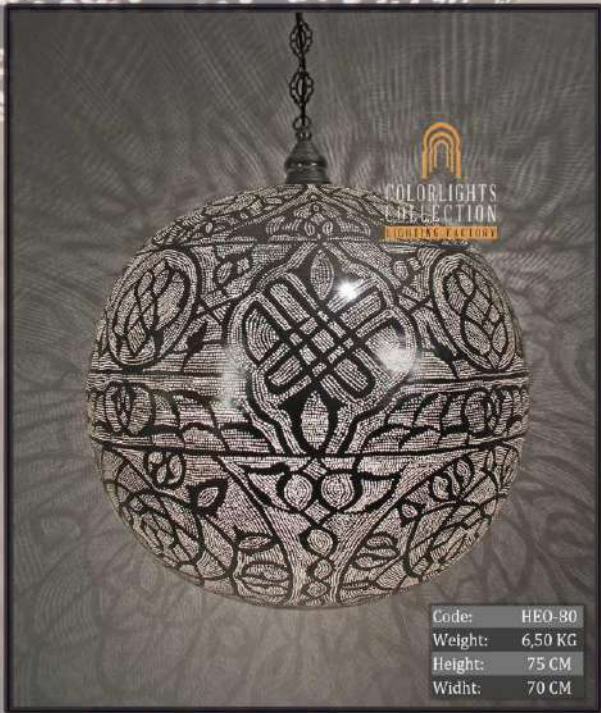

Code: HEO-50Y  
Weight: 1,30 KG  
Height: 50 CM  
Widht: 40 CM

Code: HEO-55R  
Weight: 3,80 KG  
Height: 55 CM  
Widht: 45 CM

*Colorlights*  
Collection

*Colorlights*  
Collection

Code:	HEO-60Q
Weight:	1,20 KG
Height:	55 CM
Widht:	50 CM

Code:	HEO-60Y
Weight:	3,20 KG
Height:	60 CM
Widht:	50 CM

Code:	HEO-60T
Weight:	3,20 KG
Height:	60 CM
Widht:	50 CM

*Colorlights*  
Collection

*Colorlights*  
 Collection

*Colorlights*  
Collection

*Colorlights*  
Collection

*Colorlights*  
Collection

*Colorlights*  
Collection

COLORLIGHTS  
COLLECTION  
LIGHTING FACTORY

Code: HEO-75S  
Weight: 5,80 KG  
Height: 80 CM  
Widht: 65 CM

COLORLIGHTS  
COLLECTION  
LIGHTING FACTORY

Code: HEO-80W  
Weight: 5 KG  
Height: 80 CM  
Widht: 70 CM

COLORLIGHTS  
COLLECTION  
LIGHTING FACTORY

Code: HEO-80  
Weight: 6,50 KG  
Height: 75 CM  
Widht: 70 CM

*Colorlights*  
Collection

Code:	HEO-80S
Weight:	5 KG
Height:	80 CM
Width:	70 CM