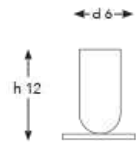

### Q-TCAS-1

DIAMETER: 6 cm  
 HEIGHT: 12 cm  
 WEIGHT: 0.5 kg