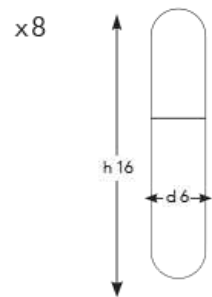

Q-CRS+Y-MIX/22

DIAMETER: 70 cm

HEIGHT: 150 cm

WEIGHT: 11 kg

*22pcs E14 size lightbulbs needed.