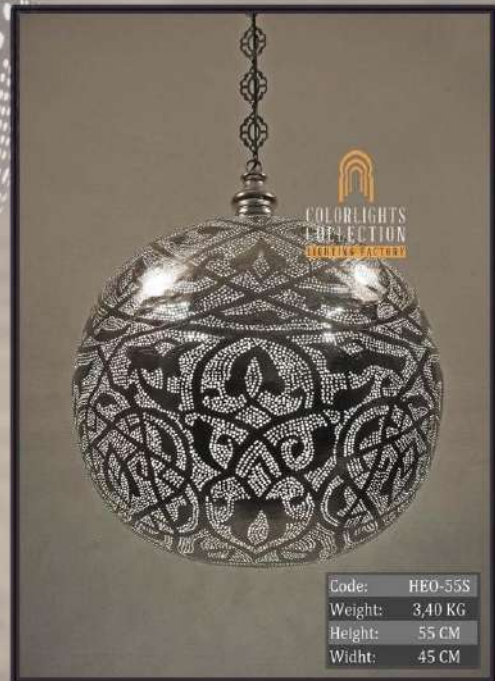

*Colorlights*  
 Collection

*Colorlights*  
Collection

*Colorlights*  
Collection

*Colorlights*  
Collection

Code: HEO-50Q  
 Weight: 1,10 KG  
 Height: 45 CM  
 Widht: 40 CM

Code: HEO-45R  
 Weight: 1,90 KG  
 Height: 45 CM  
 Widht: 35 CM

Code: HEO-45B  
 Weight: 2,80 KG  
 Height: 50 CM  
 Widht: 35 CM

Code: HEO-50KE  
 Weight: 3 KG  
 Height: 50 CM  
 Widht: 40 CM

*Colorlights*  
 Collection

*Colorlights*  
Collection

Code: HEO-50G  
Weight: 1,70 KG  
Height: 50 CM  
Widht: 40 CM

Code: HEO-50Y  
Weight: 1,30 KG  
Height: 50 CM  
Widht: 40 CM

Code: HEO-55R  
Weight: 3,80 KG  
Height: 55 CM  
Widht: 45 CM

*Colorlights*  
Collection

*Colorlights*  
Collection

Code:	HEO-60Q
Weight:	1,20 KG
Height:	55 CM
Widht:	50 CM