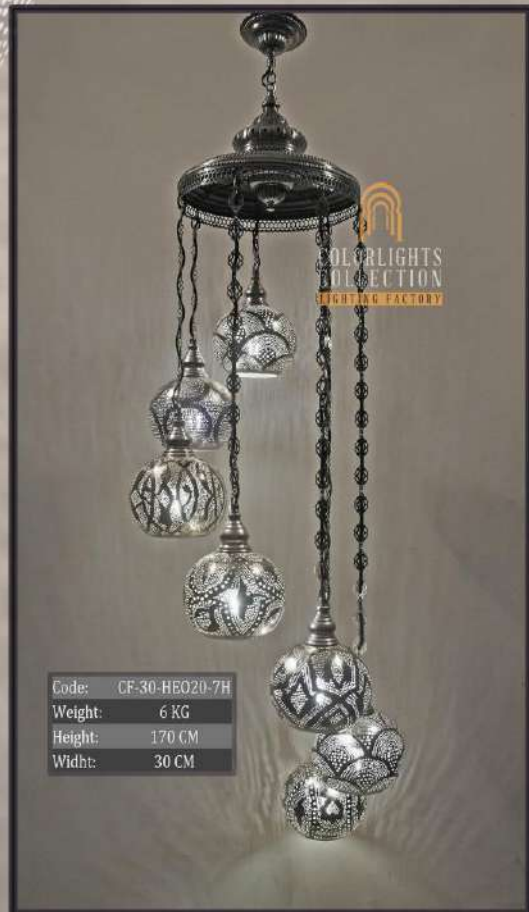

*Colorlights*  
 Collection

*Colorlights*  
Collection

Code:	HEB-50W
Weight:	3 KG
Height:	60 CM
Widht:	40 CM

Code:	PINE-120R
Weight:	3,50 KG
Height:	120 CM
Widht:	35 CM

Code:	TEC-40
Weight:	1 KG
Height:	43 CM
Widht:	40 CM

  
COLORLIGHTS  
COLLECTION  
LIGHTING FACTORY

*Colorlights*  
Collection

*Colorlights*  
Collection

Code:	CE-T70+HEQ30-5
Weight:	8 KG
Height:	80 CM
Widht:	70 CM
Depth:	20 CM

Code:	CS-S30-5
Weight:	2,90 KG
Height:	110 CM
Widht:	30 CM

*Colorlights*  
Collection

*Colorlights*  
Collection

*Colorlights*  
Collection

*Colorlights*  
Collection

*Colorlights*  
Collection

  
**COLORLIGHTS**  
**COLLECTION**  
 LIGHTING FACTORY

Code:	CS-50-9
Weight:	15 KG
Height:	180 CM
Width:	50 CM