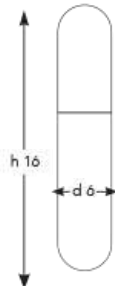

**Q-HES-M-35D**

DIAMETER: 27 cm  
 HEIGHT: 26 cm  
 DROP HEIGHT: 95 cm  
 WEIGHT: 2 kg  
*\*1pc E14 size lightbulb needed.*

**Q - H Z S - M - 1 8 N**

DIAMETER: 18 cm  
 HEIGHT: 36 cm  
 DROP HEIGHT: 95 cm  
 WEIGHT: 12 kg  
 \*1 pc E14 size lightbulb needed.

## Q-CYS-MIX-S50/16I

DIAMETER: 50 cm

HEIGHT: cm

WEIGHT: 12 kg

*\*16 pcs E14 size lightbulbs needed.*

x8

x4

x4