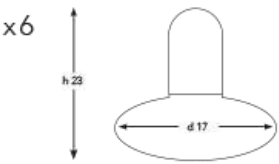

## Q-CUS+M-S50/13N

DIAMETER: 50 cm  
HEIGHT: 98 cm  
WEIGHT: 15 kg  
*\*13pcs E14 size lightbulbs needed.*

## CBS+M-S50/13D

DIAMETER: 50 cm

HEIGHT: 121 cm

WEIGHT: 20 kg

*\*13 pcs E14 size lightbulbs needed.*

x13

**Q - CAS + EM / 6**

DIAMETER: 50 cm  
 HEIGHT: 116 cm  
 WEIGHT: 10 kg  
*\*6 pcs E14 size lightbulbs needed.*

**Q - CGS + M - S50 / 16 I**

DIAMETER: 50 cm  
 HEIGHT: 125 cm  
 WEIGHT: 15 kg  
*\*16 pcs E14 size lightbulbs needed.*