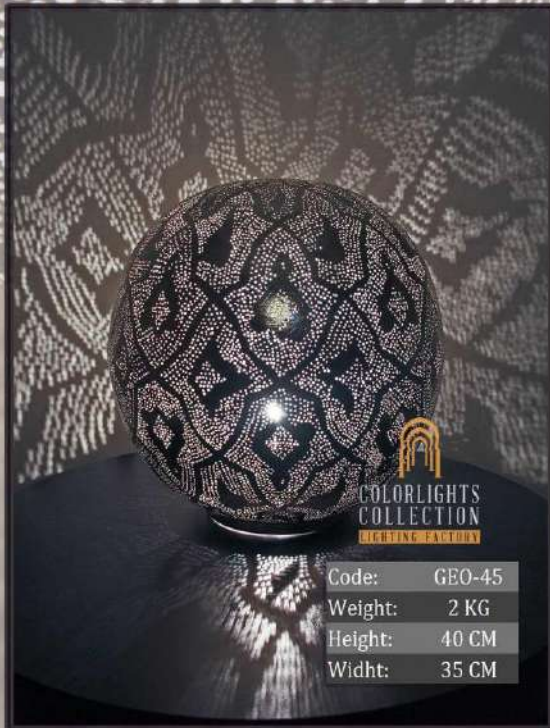

Code: EGG-25T  
 Weight: 0,45 KG  
 Height: 22 CM  
 Widht: 15 CM

*Colorlights*  
 Collection

*Colorlights*  
Collection

*Colorlights*  
Collection

Code: TES-85  
 Weight: 2,30 KG  
 Height: 85 CM  
 Widht: 15 CM

Code: TES-85R  
 Weight: 2,30 KG  
 Height: 85 CM  
 Widht: 15 CM

Code: TES-85RS (GOLD)  
 Weight: 2,30 KG  
 Height: 85 CM  
 Widht: 15 CM

*Colorlights*  
 Collection

*Colorlights*  
Collection

Code: STC-70H  
 Weight: 2 KG  
 Height: 70 CM  
 Width: 22 CM