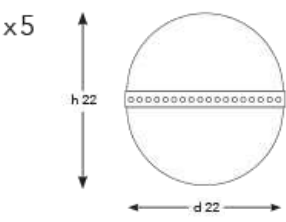

**Q-HES-M-35D**

DIAMETER: 27 cm  
 HEIGHT: 26 cm  
 DROP HEIGHT: 95 cm  
 WEIGHT: 2 kg  
*\*1pc E14 size lightbulb needed.*

**Q - H Z S - M - 1 8 N**

DIAMETER: 18 cm  
 HEIGHT: 36 cm  
 DROP HEIGHT: 95 cm  
 WEIGHT: 12 kg  
 \*1 pc E14 size lightbulb needed.

## Q-CFS-MIX-S50/10I

DIAMETER: 50 cm

HEIGHT: 165 cm

WEIGHT: 10.8 kg

*\*10 pcs E14 size lightbulbs needed.*

## Q-CYS-MIX-S50/16I

DIAMETER: 50 cm

HEIGHT: cm

WEIGHT: 12 kg

*\*16 pcs E14 size lightbulbs needed.*

x8

x4

x4

**Q-CUS-S50/13I**

DIAMETER: 50 cm  
 HEIGHT: 105 cm  
 WEIGHT: 10 kg  
 \*13 pcs E14 size lightbulbs needed.

**Q-CUS-MIX-S50/13I**

DIAMETER: 50 cm  
 HEIGHT: 135 cm  
 WEIGHT: 16 kg  
 \*8pcs E14, 5pcs E27 size lightbulbs needed.