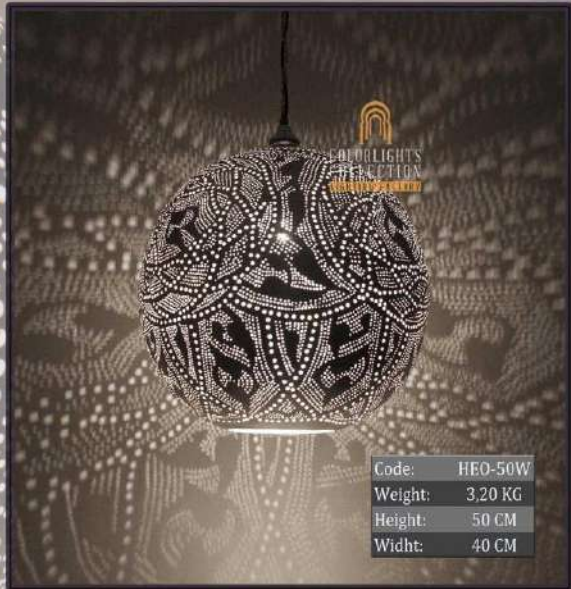

*Colorlights*  
Collection

Code: PRO-58  
 Weight: 1 KG  
 Height: 40 CM  
 Width: 40 CM  
 Depth: 15 CM

Code: PRO-59  
 Weight: 1 KG  
 Height: 50 CM  
 Width: 50 CM  
 Depth: 15 CM

Code: PRO-60  
 Weight: 1,50 KG  
 Height: 60 CM  
 Width: 60 CM  
 Depth: 20 CM

*Colorlights*  
 Collection

*Colorlights*  
Collection

*Colorlights*  
Collection

*Colorlights*  
Collection

Code: HEO-50Q  
 Weight: 1,10 KG  
 Height: 45 CM  
 Widht: 40 CM

Code: HEO-45R  
 Weight: 1,90 KG  
 Height: 45 CM  
 Widht: 35 CM

Code: HEO-45B  
 Weight: 2,80 KG  
 Height: 50 CM  
 Widht: 35 CM

Code: HEO-50KE  
 Weight: 3 KG  
 Height: 50 CM  
 Widht: 40 CM

*Colorlights*  
 Collection

*Colorlights*  
Collection

Code: HEO-50G  
Weight: 1,70 KG  
Height: 50 CM  
Widht: 40 CM

Code: HEO-50Y  
Weight: 1,30 KG  
Height: 50 CM  
Widht: 40 CM

Code: HEO-55R  
Weight: 3,80 KG  
Height: 55 CM  
Widht: 45 CM

*Colorlights*  
Collection

*Colorlights*  
Collection

Code:	HEO-60Q
Weight:	1,20 KG
Height:	55 CM
Widht:	50 CM