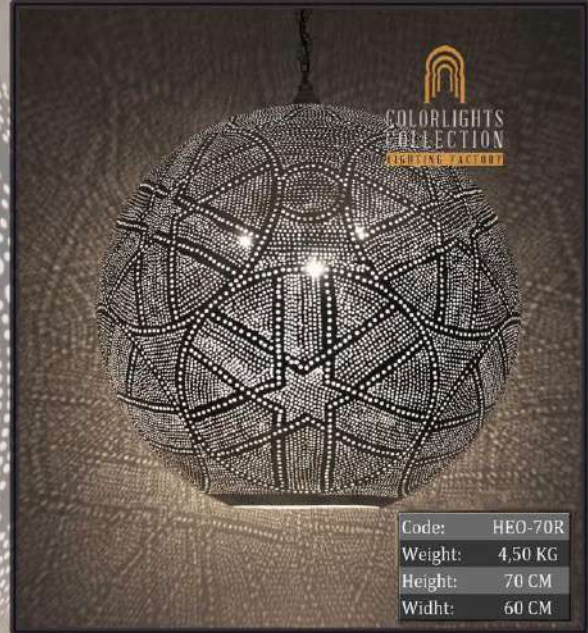

Code: HEO-45B  
 Weight: 2,80 KG  
 Height: 50 CM  
 Widht: 35 CM

Code: HEO-50KE  
 Weight: 3 KG  
 Height: 50 CM  
 Widht: 40 CM

*Colorlights*  
 Collection

*Colorlights*  
Collection

Code: HEO-50G  
Weight: 1,70 KG  
Height: 50 CM  
Widht: 40 CM

Code: HEO-50Y  
Weight: 1,30 KG  
Height: 50 CM  
Widht: 40 CM

Code: HEO-55R  
Weight: 3,80 KG  
Height: 55 CM  
Widht: 45 CM

*Colorlights*  
Collection

*Colorlights*  
Collection

Code:	HEO-60Q
Weight:	1,20 KG
Height:	55 CM
Widht:	50 CM

Code:	HEO-60Y
Weight:	3,20 KG
Height:	60 CM
Widht:	50 CM

Code:	HEO-60T
Weight:	3,20 KG
Height:	60 CM
Widht:	50 CM

*Colorlights*  
Collection

*Colorlights*  
 Collection

*Colorlights*  
Collection

*Colorlights*  
Collection

*Colorlights*  
Collection

*Colorlights*  
Collection

COLORLIGHTS  
COLLECTION  
LIGHTING FACTORY

Code: HEO-75S  
Weight: 5,80 KG  
Height: 80 CM  
Widht: 65 CM

COLORLIGHTS  
COLLECTION  
LIGHTING FACTORY