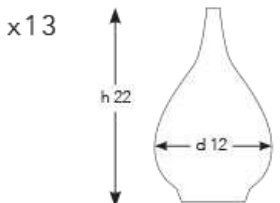

Q-CS-HED-S50/13T

DIAMETER: 50 cm
HEIGHT: 115 cm
WEIGHT: 12 kg
*13pcs E14 size lightbulbs needed.