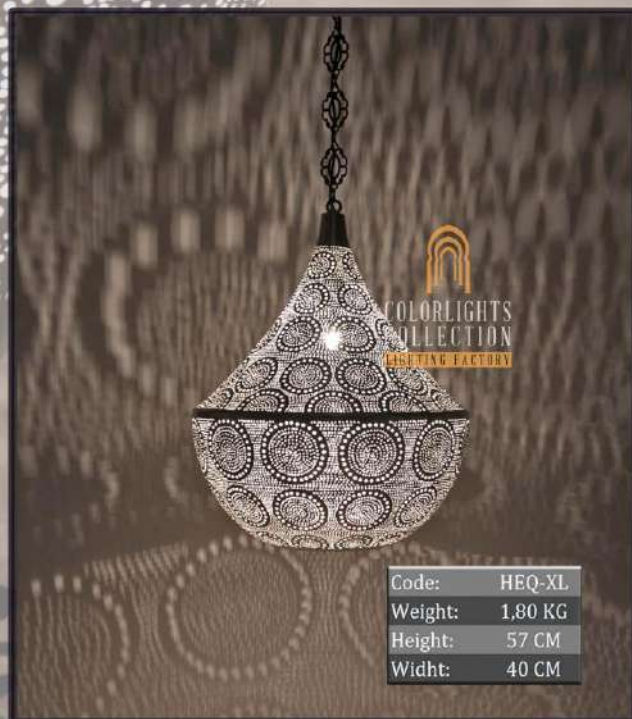

Code: HEO-80W  
Weight: 5 KG  
Height: 80 CM  
Widht: 70 CM

COLORLIGHTS  
COLLECTION  
LIGHTING FACTORY

Code: HEO-80  
Weight: 6,50 KG  
Height: 75 CM  
Widht: 70 CM

*Colorlights*  
Collection

Code:	HEO-80S
Weight:	5 KG
Height:	80 CM
Width:	70 CM

Code:	HEO-100
Weight:	5 KG
Height:	100 CM
Width:	90 CM

*Colorlights*  
Collection

*Colorlights*  
Collection

  
COLORLIGHTS  
COLLECTION  
LIGHTING FACTORY

*Colorlights*  
Collection

*Colorlights*  
Collection

*Colorlights*  
Collection

Code: HEQ-MEDIUM (GOLD)2  
 Weight: 0,60 KG  
 Height: 34 CM  
 Widht: 22 CM

COLORLIGHTS  
 COLLECTION  
 LIGHTING FACTORY

Code: HEQ-SMALL  
 Weight: 0,50 KG  
 Height: 30 CM  
 Widht: 20 CM

Code: HEQ-SMALL (ROSE)  
 Weight: 0,50 KG  
 Height: 30 CM  
 Widht: 20 CM

Code: HEQ-SMALL (GOLD)  
 Weight: 0,50 KG  
 Height: 30 CM  
 Widht: 20 CM

Colorlights  
 Collection

*Colorlights*  
Collection

*Colorlights*  
Collection