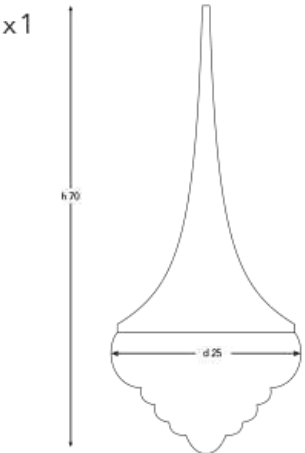

## SINGLE PENDANTS

Product selection of single hanging pendants to enlighten your environment. Feel free to combine different models and heights together.

**Q-HFS-25I**

DIAMETER: 25 cm  
 HEIGHT: 70 cm  
 DROP HEIGHT: 124 cm  
 WEIGHT: 190 kg  
*\*1pc E14 size lightbulb needed.*

**Q-HLS-H-30**

DIAMETER: 30 cm  
 HEIGHT: 95 cm  
 DROP HEIGHT: 65 cm  
 WEIGHT: 120 kg  
*\*1 pcs E27 size lightbulbs needed.*

## Q-HKS-E-27I

DIAMETER: 27 cm  
 HEIGHT: 26 cm  
 DROP HEIGHT: 95 cm  
 WEIGHT: 18 kg  
*\*1pc E14 size lightbulb needed.*