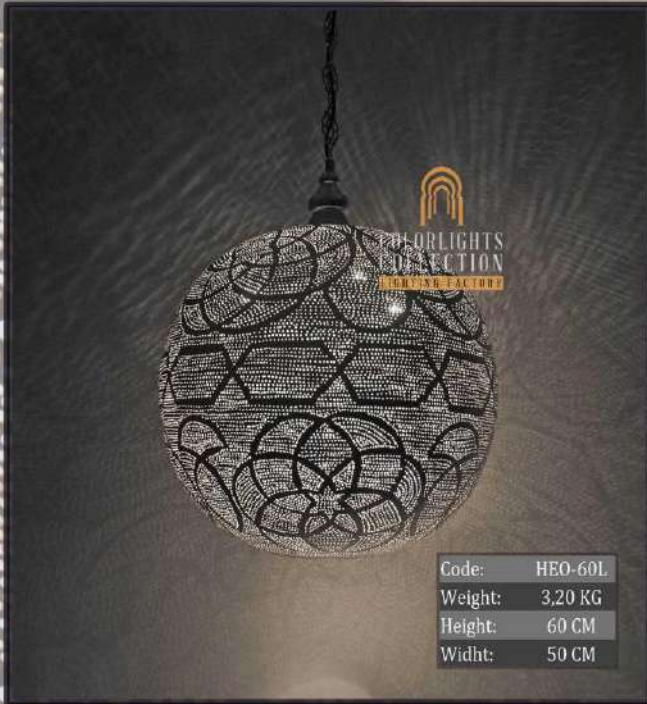

Code: HEO-45B  
 Weight: 2,80 KG  
 Height: 50 CM  
 Widht: 35 CM

Code: HEO-50KE  
 Weight: 3 KG  
 Height: 50 CM  
 Widht: 40 CM

*Colorlights*  
 Collection

*Colorlights*  
Collection

Code: HEO-50G  
Weight: 1,70 KG  
Height: 50 CM  
Widht: 40 CM

Code: HEO-50Y  
Weight: 1,30 KG  
Height: 50 CM  
Widht: 40 CM

Code: HEO-55R  
Weight: 3,80 KG  
Height: 55 CM  
Widht: 45 CM

*Colorlights*  
Collection

*Colorlights*  
Collection

Code:	HEO-60Q
Weight:	1,20 KG
Height:	55 CM
Widht:	50 CM

Code:	HEO-60Y
Weight:	3,20 KG
Height:	60 CM
Widht:	50 CM

Code:	HEO-60T
Weight:	3,20 KG
Height:	60 CM
Widht:	50 CM

*Colorlights*  
Collection

*Colorlights*  
 Collection

*Colorlights*  
Collection

*Colorlights*  
Collection

*Colorlights*  
Collection

*Colorlights*  
Collection

COLORLIGHTS  
COLLECTION  
LIGHTING FACTORY

Code: HEO-75S  
Weight: 5,80 KG  
Height: 80 CM  
Widht: 65 CM

COLORLIGHTS  
COLLECTION  
LIGHTING FACTORY