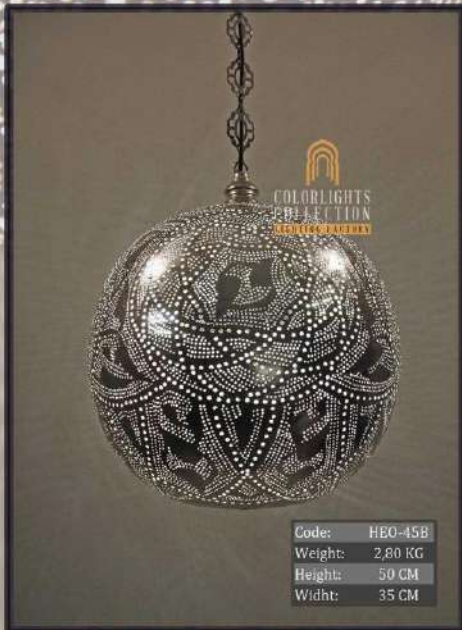

*Colorlights*  
Collection

Code: PRO-58  
 Weight: 1 KG  
 Height: 40 CM  
 Width: 40 CM  
 Depth: 15 CM

Code: PRO-59  
 Weight: 1 KG  
 Height: 50 CM  
 Width: 50 CM  
 Depth: 15 CM

Code: PRO-60  
 Weight: 1,50 KG  
 Height: 60 CM  
 Width: 60 CM  
 Depth: 20 CM

*Colorlights*  
 Collection

*Colorlights*  
Collection

*Colorlights*  
Collection

*Colorlights*  
Collection

Code: HEO-50Q  
 Weight: 1,10 KG  
 Height: 45 CM  
 Widht: 40 CM

Code: HEO-45R  
 Weight: 1,90 KG  
 Height: 45 CM  
 Widht: 35 CM

Code: HEO-45B  
 Weight: 2,80 KG  
 Height: 50 CM  
 Widht: 35 CM

Code: HEO-50KE  
 Weight: 3 KG  
 Height: 50 CM  
 Widht: 40 CM

*Colorlights*  
 Collection

*Colorlights*  
Collection

Code: HEO-50G  
Weight: 1,70 KG  
Height: 50 CM  
Widht: 40 CM

Code: HEO-50Y  
Weight: 1,30 KG  
Height: 50 CM  
Widht: 40 CM

Code: HEO-55R  
Weight: 3,80 KG  
Height: 55 CM  
Widht: 45 CM

*Colorlights*  
Collection

*Colorlights*  
Collection

Code:	HEO-60Q
Weight:	1,20 KG
Height:	55 CM
Widht:	50 CM