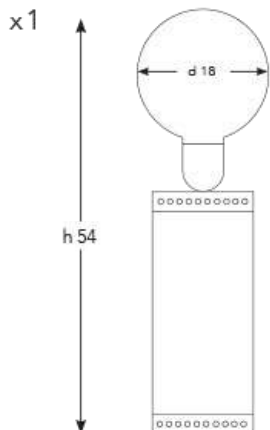

### Q-TDS-26

DIAMETER: 26 cm  
HEIGHT: 36 cm  
WEIGHT: 0.70 kg  
*\*1pc E14 size lightbulb needed.*

**Q-TMES-1**

DIAMETER: 16 cm  
 HEIGHT: 40 cm  
 WEIGHT: 12 kg

*\*1pc E14 size lightbulb needed.*

**Q-TMES-2**

DIAMETER: 16 cm  
 HEIGHT: 52 cm  
 WEIGHT: 14 kg

*\*1pc E14 size lightbulb needed.*

**Q-TMES-3**

DIAMETER: 16 cm  
 HEIGHT: 60 cm  
 WEIGHT: 16 kg

*\*1pc E14 size lightbulb needed.*

**Q-TMES-4**

DIAMETER: 16 cm  
 HEIGHT: 95 cm  
 WEIGHT: 18 kg

## Q - TKS - 22

DIAMETER: 15 cm

HEIGHT: 54 cm

WEIGHT: 2 kg

*\*1 pcs E14 size lightbulbs needed*

## Q - TKS - 18

DIAMETER: 18 cm

HEIGHT: 60 cm

WEIGHT: 2.5 kg

*\*1 pcs E14 size lightbulbs needed*