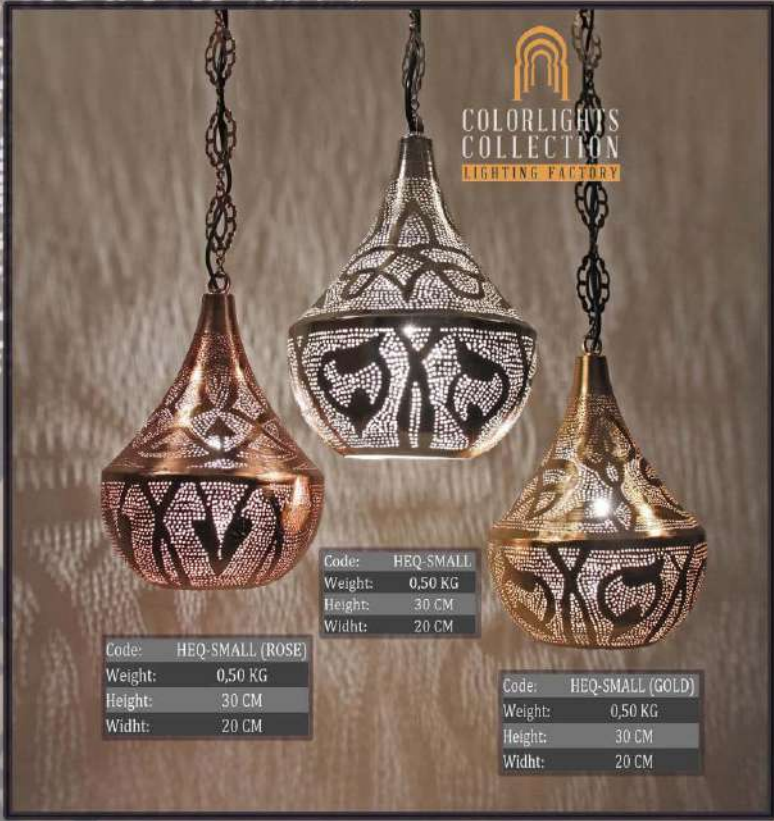

Code: HEO-80W  
Weight: 5 KG  
Height: 80 CM  
Widht: 70 CM

COLORLIGHTS  
COLLECTION  
LIGHTING FACTORY

Code: HEO-80  
Weight: 6,50 KG  
Height: 75 CM  
Widht: 70 CM

*Colorlights*  
Collection

Code:	HEO-80S
Weight:	5 KG
Height:	80 CM
Width:	70 CM

Code:	HEO-100
Weight:	5 KG
Height:	100 CM
Width:	90 CM

*Colorlights*  
Collection

*Colorlights*  
Collection

  
COLORLIGHTS  
COLLECTION  
LIGHTING FACTORY

*Colorlights*  
Collection

*Colorlights*  
Collection

*Colorlights*  
Collection

Code: HEQ-MEDIUM (GOLD)2  
 Weight: 0,60 KG  
 Height: 34 CM  
 Widht: 22 CM

COLORLIGHTS  
 COLLECTION  
 LIGHTING FACTORY

Code: HEQ-SMALL  
 Weight: 0,50 KG  
 Height: 30 CM  
 Widht: 20 CM

Code: HEQ-SMALL (ROSE)  
 Weight: 0,50 KG  
 Height: 30 CM  
 Widht: 20 CM

Code: HEQ-SMALL (GOLD)  
 Weight: 0,50 KG  
 Height: 30 CM  
 Widht: 20 CM

Colorlights  
 Collection

*Colorlights*  
Collection

*Colorlights*  
Collection