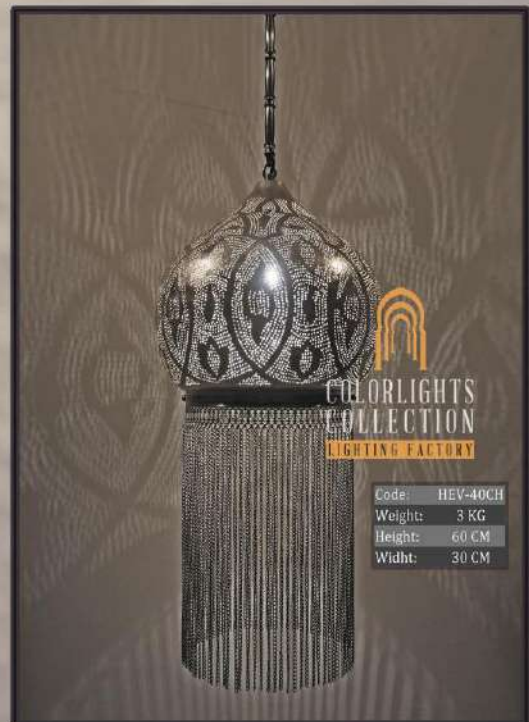

Code: HEQ-SMALL (ROSE)  
 Weight: 0,50 KG  
 Height: 30 CM  
 Widht: 20 CM

Code: HEQ-SMALL (GOLD)  
 Weight: 0,50 KG  
 Height: 30 CM  
 Widht: 20 CM

Colorlights  
 Collection

*Colorlights*  
Collection

*Colorlights*  
Collection

Code:	HEB-30
Weight:	0,70 KG
Height:	35 CM
Widht:	20 CM

Code:	HEB-27 (GOLD)
Weight:	0,90 KG
Height:	25 CM
Widht:	17 CM

Code:	HEB-27
Weight:	0,90 KG
Height:	25 CM
Widht:	17 CM

Code:	HEB-27 (ROSE)
Weight:	0,90 KG
Height:	25 CM
Widht:	17 CM

Code:	HEB-50A
Weight:	1,50 KG
Height:	60 CM
Widht:	40 CM

*Colorlights*  
Collection

Colorlights  
Collection

*Colorlights*  
Collection

Code:	HEQ-40 (BLACK)
Weight:	0,90 KG
Height:	40 CM
Width:	30 CM

  
**COLORLIGHTS**  
 COLLECTION  
 LIGHTING FACTORY