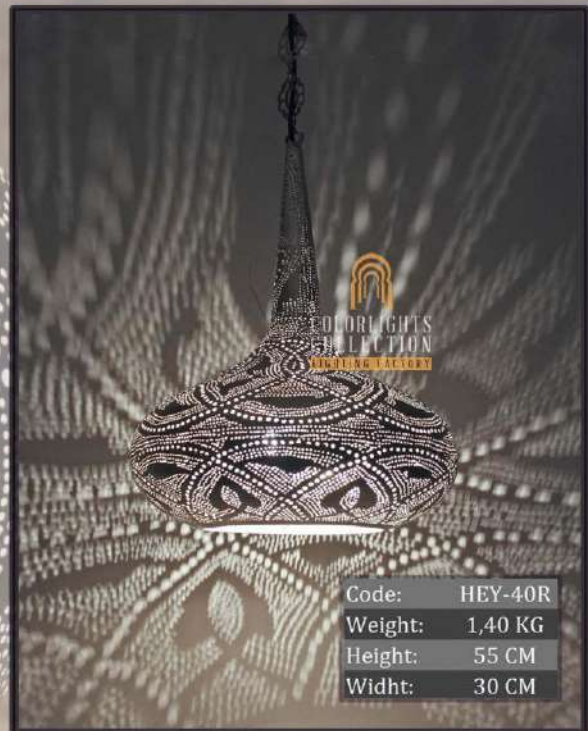

Colorlights
Collection