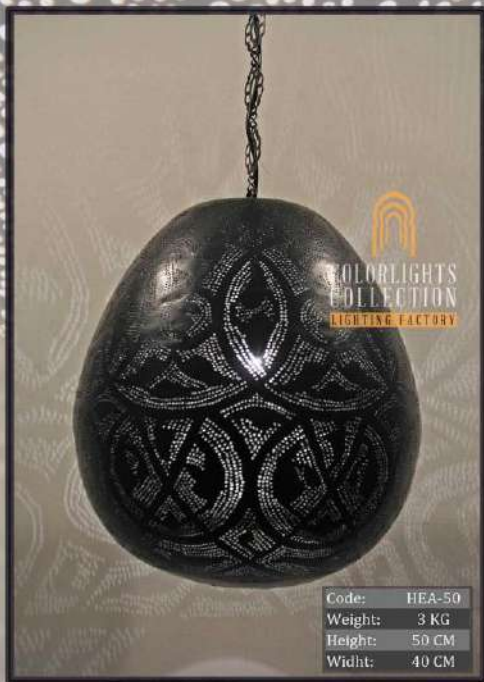

Colorlights
Collection