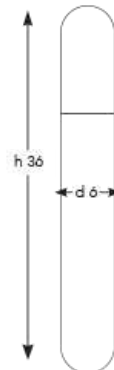

# Q-HKS-E-27I

DIAMETER: 27 cm  
HEIGHT: 26 cm  
DROP HEIGHT: 95 cm  
WEIGHT: 18 kg  
*\*1pc E14 size lightbulb needed*

**Q-HGS-M-22N**

DIAMETER: 22 cm  
 HEIGHT: 34 cm  
 DROP HEIGHT: 95 cm  
 WEIGHT: 12 kg  
*\*1 pc E14 size lightbulb needed.*

**Q-HES-M-35D**

DIAMETER: 27 cm  
 HEIGHT: 26 cm  
 DROP HEIGHT: 95 cm  
 WEIGHT: 2 kg  
*\*1pc E14 size lightbulb needed.*

**Q - H Z S - M - 1 8 N**

DIAMETER: 18 cm  
 HEIGHT: 36 cm  
 DROP HEIGHT: 95 cm  
 WEIGHT: 12 kg  
 \*1 pc E14 size lightbulb needed.

## Q-CYS-MIX-S50/16I

DIAMETER: 50 cm

HEIGHT: cm

WEIGHT: 12 kg

*\*16 pcs E14 size lightbulbs needed.*

x8

x4

x4