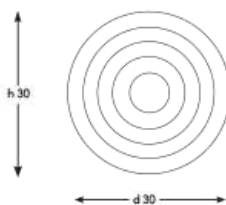

Q-WLS-30

DIAMETER: 30 cm

WIDTH: 15 cm

WEIGHT: 2 kg

*1pc E27 size lightbulb needed.