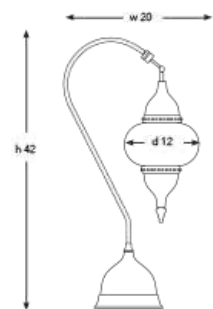

Q-TNS-12S-L

DIAMETER: 20 cm

HEIGHT: 42 cm

WEIGHT: 0.60 kg

*1pc E14 size lightbulb needed.