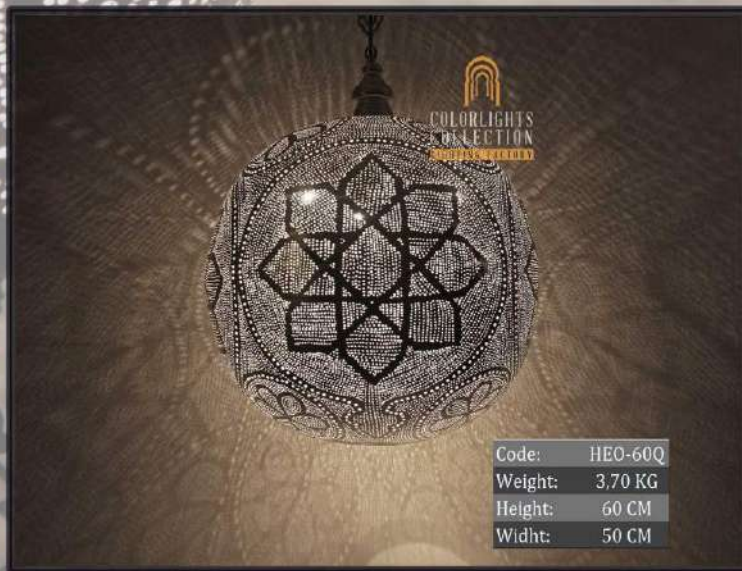

*Colorlights*  
 Collection

*Colorlights*  
Collection

*Colorlights*  
Collection

*Colorlights*  
Collection

Code: HEO-50Q  
 Weight: 1,10 KG  
 Height: 45 CM  
 Widht: 40 CM

Code: HEO-45R  
 Weight: 1,90 KG  
 Height: 45 CM  
 Widht: 35 CM

Code: HEO-45B  
 Weight: 2,80 KG  
 Height: 50 CM  
 Widht: 35 CM

Code: HEO-50KE  
 Weight: 3 KG  
 Height: 50 CM  
 Widht: 40 CM

*Colorlights*  
 Collection

*Colorlights*  
Collection

Code: HEO-50G  
Weight: 1,70 KG  
Height: 50 CM  
Widht: 40 CM

Code: HEO-50Y  
Weight: 1,30 KG  
Height: 50 CM  
Widht: 40 CM

Code: HEO-55R  
Weight: 3,80 KG  
Height: 55 CM  
Widht: 45 CM

*Colorlights*  
Collection

*Colorlights*  
Collection

Code:	HEO-60Q
Weight:	1,20 KG
Height:	55 CM
Widht:	50 CM

Code:	HEO-60Y
Weight:	3,20 KG
Height:	60 CM
Widht:	50 CM

Code:	HEO-60T
Weight:	3,20 KG
Height:	60 CM
Widht:	50 CM

*Colorlights*  
Collection

*Colorlights*  
 Collection

*Colorlights*  
Collection

*Colorlights*  
Collection