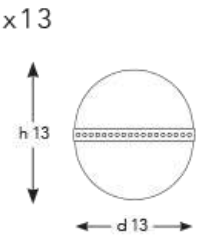

## Q-CES+M-S50/13T

DIAMETER: 50 cm

HEIGHT: 110 cm

WEIGHT: 18 kg

*\*13pcs E14 size lightbulbs needed.*

x13

## Q-CUS+M-S50/13N

DIAMETER: 50 cm  
HEIGHT: 98 cm  
WEIGHT: 15 kg  
*\*13pcs E14 size lightbulbs needed.*

## CBS+M-S50/13D

DIAMETER: 50 cm

HEIGHT: 121 cm

WEIGHT: 20 kg

*\*13 pcs E14 size lightbulbs needed.*

x13

**Q - CAS + EM / 6**

DIAMETER: 50 cm  
 HEIGHT: 116 cm  
 WEIGHT: 10 kg  
*\*6 pcs E14 size lightbulbs needed.*