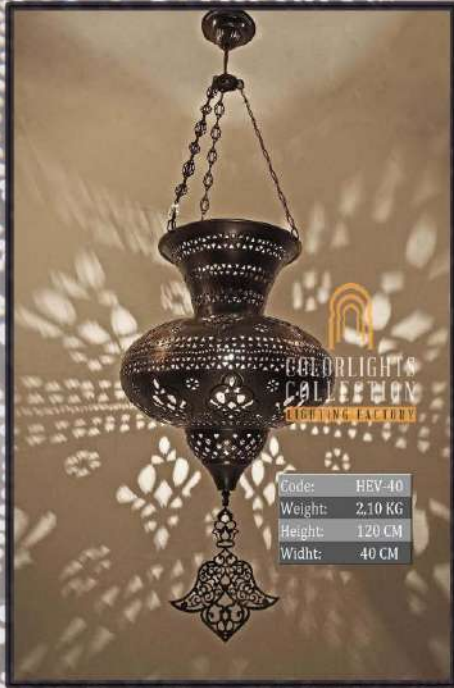

Code:	HEB-30
Weight:	0,70 KG
Height:	35 CM
Widht:	20 CM

Code:	HEB-27 (GOLD)
Weight:	0,90 KG
Height:	25 CM
Widht:	17 CM

Code:	HEB-27
Weight:	0,90 KG
Height:	25 CM
Widht:	17 CM

Code:	HEB-27 (ROSE)
Weight:	0,90 KG
Height:	25 CM
Widht:	17 CM

Code:	HEB-50A
Weight:	1,50 KG
Height:	60 CM
Widht:	40 CM

*Colorlights*  
Collection

Colorlights  
Collection

*Colorlights*  
Collection

Code:	HEQ-40 (BLACK)
Weight:	0,90 KG
Height:	40 CM
Width:	30 CM

  
**COLORLIGHTS**  
 COLLECTION  
 LIGHTING FACTORY

Code:	HEQ-XL (BLACK)
Weight:	2 KG
Height:	50 CM
Width:	40 CM

Code:	HEY-40 (BLACK)
Weight:	0,90 KG
Height:	40 CM
Width:	30 CM

  
**COLORLIGHTS**  
 COLLECTION  
 LIGHTING FACTORY

Code:	HES-85R
Weight:	2,30 KG
Height:	85 CM
Width:	15 CM

Code:	HES-85
Weight:	2,30 KG
Height:	85 CM
Width:	15 CM

Code:	HES-85RS (GOLD)
Weight:	2,30 KG
Height:	85 CM
Width:	15 CM

*Colorlights*  
Collection

Colorlights  
Collection

Code: CUBE-35  
 Weight: 0,80 KG  
 Height: 40 CM  
 Widht: 25 CM