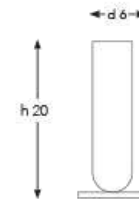

Q-TCAS-3

DIAMETER: 6 cm
HEIGHT: 20 cm
WEIGHT: 0.9 kg

Q-WMCS-20

DIAMETER: 20 cm
HEIGHT: 12 cm
WEIGHT: 1 kg