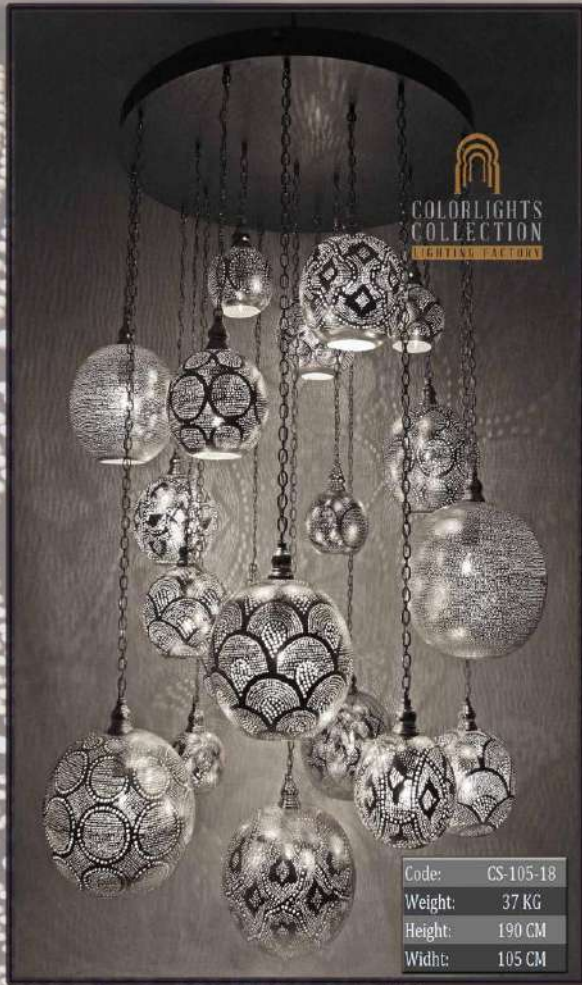

  
COLORLIGHTS  
COLLECTION  
LIGHTING FACTORY

*Colorlights*  
Collection

*Colorlights*  
Collection

Code:	CE-T70+HEQ30-5
Weight:	8 KG
Height:	80 CM
Widht:	70 CM
Depth:	20 CM

Code:	CS-S30-5
Weight:	2,90 KG
Height:	110 CM
Widht:	30 CM

*Colorlights*  
Collection

*Colorlights*  
Collection

*Colorlights*  
Collection

*Colorlights*  
Collection

*Colorlights*  
Collection

  
**COLORLIGHTS**  
**COLLECTION**  
 LIGHTING FACTORY

Code:	CS-50-9
Weight:	15 KG
Height:	180 CM
Width:	50 CM

  
**COLORLIGHTS**  
**COLLECTION**  
 LIGHTING FACTORY

Code:	CS-50-9 (2)
Weight:	16 CM
Height:	210 CM
Width:	50 CM

*Colorlights*  
 Collection

*Colorlights*  
Collection

  
COLORLIGHTS  
COLLECTION  
LIGHTING FACTORY

Code:	CS-130-15
Weight:	34 KG
Height:	270 CM
Widht:	130 CM

*Colorlights*  
Collection

COLORLIGHTS  
COLLECTION  
LIGHTING FACTORY

Code:	CS-130-16
Weight:	35 KG
Height:	272 CM
Widht:	130 CM

*Colorlights*  
Collection