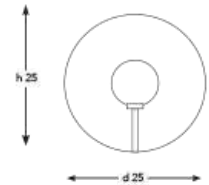

Q-WMCS-25

DIAMETER: 25 cm
HEIGHT: 15 cm
WEIGHT: 1.2 kg