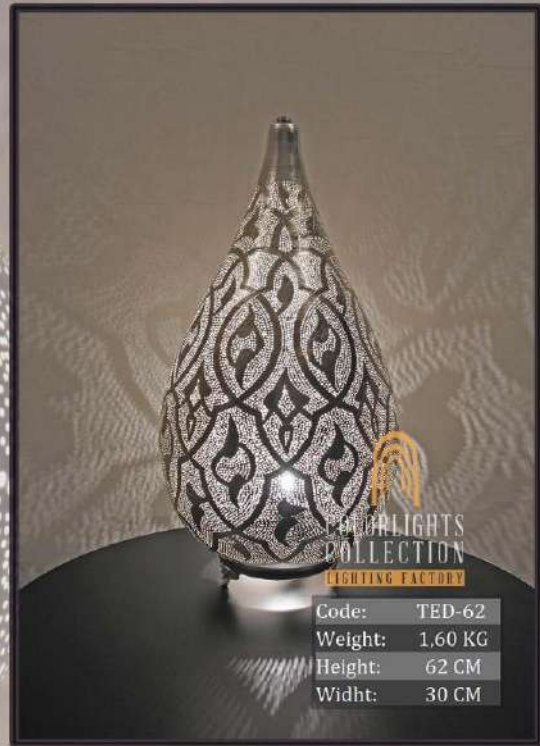

Code: FEA-30A  
Weight: 0,50 KG  
Height: 30 CM  
Widht: 20 CM

Code: FEA-30B  
Weight: 0,50 KG  
Height: 30 CM  
Widht: 20 CM

Code: TEA-45  
Weight: 1,90 KG  
Height: 50 CM  
Widht: 35 CM

*Colorlights*  
Collection

Code: TEO-E35  
 Weight: 0,30 KG  
 Height: 30 CM  
 Widht: 22 CM

Code: EGG-40  
 Weight: 0,70 KG  
 Height: 30 CM  
 Widht: 20 CM

Code: EGG-25R  
 Weight: 0,45 KG  
 Height: 22 CM  
 Widht: 15 CM

Code: EGG-25H  
 Weight: 0,45 KG  
 Height: 22 CM  
 Widht: 15 CM

Code: EGG-25T  
 Weight: 0,45 KG  
 Height: 22 CM  
 Widht: 15 CM

*Colorlights*  
 Collection

*Colorlights*  
Collection

*Colorlights*  
Collection

Code: TES-85  
 Weight: 2,30 KG  
 Height: 85 CM  
 Widht: 15 CM