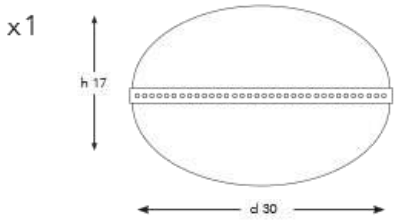

## Q-HKS-E-27I

DIAMETER: 27 cm  
 HEIGHT: 26 cm  
 DROP HEIGHT: 95 cm  
 WEIGHT: 18 kg  
*\*1pc E14 size lightbulb needed.*

# Q-HKS-E-27I

DIAMETER: 27 cm  
HEIGHT: 26 cm  
DROP HEIGHT: 95 cm  
WEIGHT: 18 kg  
*\*1pc E14 size lightbulb needed*

**Q-HGS-M-22N**

DIAMETER: 22 cm  
 HEIGHT: 34 cm  
 DROP HEIGHT: 95 cm  
 WEIGHT: 12 kg  
*\*1 pc E14 size lightbulb needed.*

**Q-HES-M-35D**

DIAMETER: 27 cm  
 HEIGHT: 26 cm  
 DROP HEIGHT: 95 cm  
 WEIGHT: 2 kg  
*\*1pc E14 size lightbulb needed.*

**Q - H Z S - M - 1 8 N**

DIAMETER: 18 cm  
 HEIGHT: 36 cm  
 DROP HEIGHT: 95 cm  
 WEIGHT: 12 kg  
 \*1 pc E14 size lightbulb needed.

**Q - H U S - M - 3 0 N**

DIAMETER: 30 cm  
 HEIGHT: 17 cm  
 DROP HEIGHT: 75 cm  
 WEIGHT: 3 kg  
 \*1pc E27 size lightbulb needed.