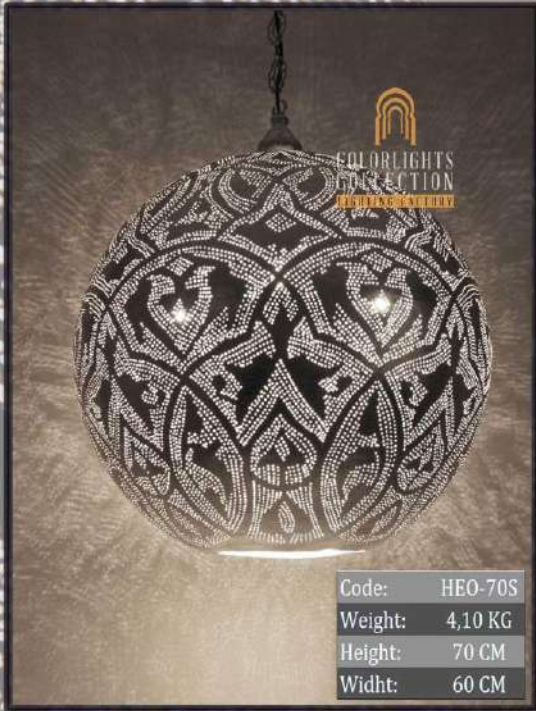

Code: HEO-50Y  
Weight: 1,30 KG  
Height: 50 CM  
Widht: 40 CM

Code: HEO-55R  
Weight: 3,80 KG  
Height: 55 CM  
Widht: 45 CM

*Colorlights*  
Collection

*Colorlights*  
Collection

Code:	HEO-60Q
Weight:	1,20 KG
Height:	55 CM
Widht:	50 CM

Code:	HEO-60Y
Weight:	3,20 KG
Height:	60 CM
Widht:	50 CM

Code:	HEO-60T
Weight:	3,20 KG
Height:	60 CM
Widht:	50 CM

*Colorlights*  
Collection

*Colorlights*  
 Collection

*Colorlights*  
Collection

*Colorlights*  
Collection

*Colorlights*  
Collection

*Colorlights*  
Collection

COLORLIGHTS  
COLLECTION  
LIGHTING FACTORY

Code: HEO-75S  
Weight: 5,80 KG  
Height: 80 CM  
Widht: 65 CM

COLORLIGHTS  
COLLECTION  
LIGHTING FACTORY