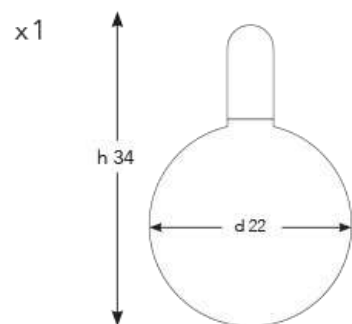

**Q-HLS-H-30**

DIAMETER: 30 cm  
 HEIGHT: 95 cm  
 DROP HEIGHT: 65 cm  
 WEIGHT: 120 kg  
*\*1 pcs E27 size lightbulbs needed.*

## Q-HKS-E-27I

DIAMETER: 27 cm  
 HEIGHT: 26 cm  
 DROP HEIGHT: 95 cm  
 WEIGHT: 18 kg  
*\*1pc E14 size lightbulb needed.*

# Q-HKS-E-27I

DIAMETER: 27 cm  
HEIGHT: 26 cm  
DROP HEIGHT: 95 cm  
WEIGHT: 18 kg  
*\*1pc E14 size lightbulb needed*

**Q-HGS-M-22N**

DIAMETER: 22 cm  
 HEIGHT: 34 cm  
 DROP HEIGHT: 95 cm  
 WEIGHT: 12 kg  
*\*1 pc E14 size lightbulb needed.*

**Q-HES-M-35D**

DIAMETER: 27 cm  
 HEIGHT: 26 cm  
 DROP HEIGHT: 95 cm  
 WEIGHT: 2 kg  
*\*1pc E14 size lightbulb needed.*

**Q - H Z S - M - 1 8 N**

DIAMETER: 18 cm  
 HEIGHT: 36 cm  
 DROP HEIGHT: 95 cm  
 WEIGHT: 12 kg  
 \*1 pc E14 size lightbulb needed.