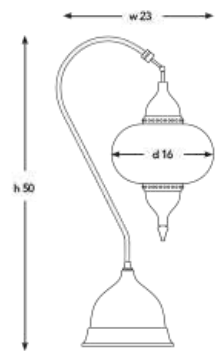

DIAMETER: 36 cm  
 HEIGHT: 180 cm  
 WEIGHT: 15 kg  
*\*9pcs E14 size lightbulbs needed*

**Q - FAS + G / 6**

DIAMETER: 28 cm  
 HEIGHT: 190 cm  
 WEIGHT: 94 kg  
*\*5pcs E14 size lightbulbs needed*

**Q - FXS - 16 Z**

DIAMETER: 28 cm  
 HEIGHT: 180 cm  
 WEIGHT: 78 kg  
*\*1pc E14 size lightbulb needed*

**Q-FXS-22G**

DIAMETER: 28 cm  
 HEIGHT: 180 cm  
 WEIGHT: 77 kg  
*\*1pc E14 size lightbulb needed.*

**Q-FXG-22OG**

DIAMETER: 28 cm  
 HEIGHT: 180 cm  
 WEIGHT: 77 kg  
*\*1pc E14 size lightbulb needed.*

## Q-TNS-16S-L

DIAMETER: 23 cm

HEIGHT: 50 cm

WEIGHT: 0.8 kg

*\*1pc E14 size lightbulb needed.*