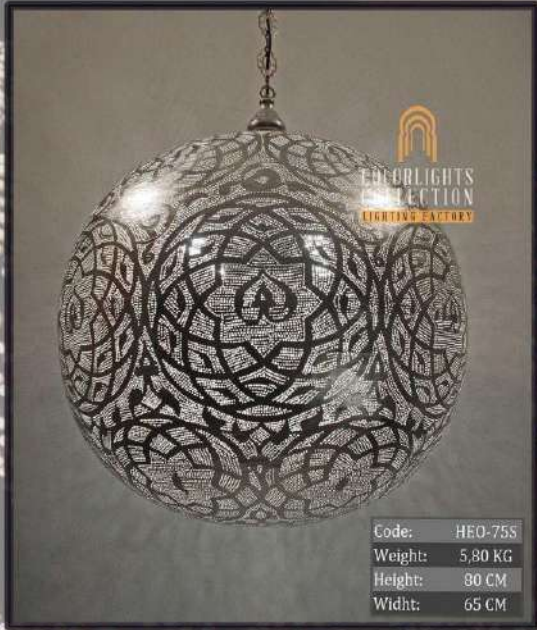

Code: HEO-45B  
 Weight: 2,80 KG  
 Height: 50 CM  
 Widht: 35 CM

Code: HEO-50KE  
 Weight: 3 KG  
 Height: 50 CM  
 Widht: 40 CM

*Colorlights*  
 Collection

*Colorlights*  
Collection

Code: HEO-50G  
Weight: 1,70 KG  
Height: 50 CM  
Widht: 40 CM

Code: HEO-50Y  
Weight: 1,30 KG  
Height: 50 CM  
Widht: 40 CM

Code: HEO-55R  
Weight: 3,80 KG  
Height: 55 CM  
Widht: 45 CM

*Colorlights*  
Collection

*Colorlights*  
Collection

Code:	HEO-60Q
Weight:	1,20 KG
Height:	55 CM
Widht:	50 CM

Code:	HEO-60Y
Weight:	3,20 KG
Height:	60 CM
Widht:	50 CM

Code:	HEO-60T
Weight:	3,20 KG
Height:	60 CM
Widht:	50 CM

*Colorlights*  
Collection

*Colorlights*  
 Collection

*Colorlights*  
Collection

*Colorlights*  
Collection

*Colorlights*  
Collection

*Colorlights*  
Collection

COLORLIGHTS  
COLLECTION  
LIGHTING FACTORY

Code: HEO-75S  
Weight: 5,80 KG  
Height: 80 CM  
Widht: 65 CM

COLORLIGHTS  
COLLECTION  
LIGHTING FACTORY