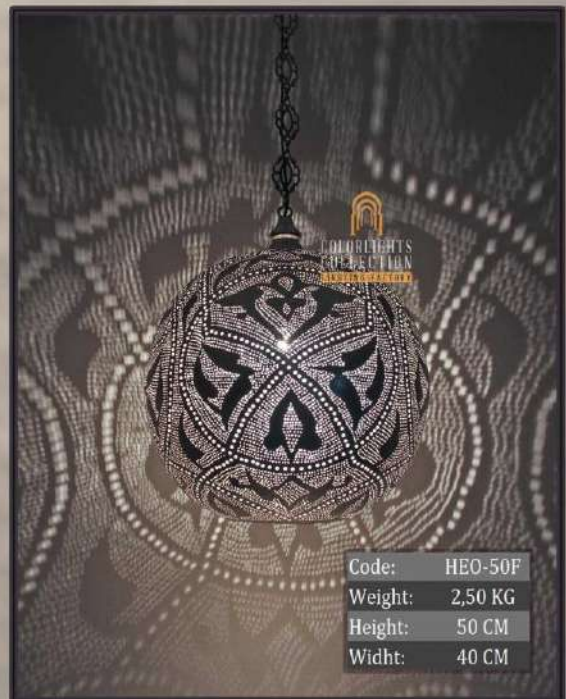

*Colorlights*  
Collection

Code: PRO-58  
 Weight: 1 KG  
 Height: 40 CM  
 Width: 40 CM  
 Depth: 15 CM

Code: PRO-59  
 Weight: 1 KG  
 Height: 50 CM  
 Width: 50 CM  
 Depth: 15 CM

Code: PRO-60  
 Weight: 1,50 KG  
 Height: 60 CM  
 Width: 60 CM  
 Depth: 20 CM

*Colorlights*  
 Collection

*Colorlights*  
Collection

*Colorlights*  
Collection

*Colorlights*  
Collection

Code: HEO-50Q  
 Weight: 1,10 KG  
 Height: 45 CM  
 Widht: 40 CM

Code: HEO-45R  
 Weight: 1,90 KG  
 Height: 45 CM  
 Widht: 35 CM

Code: HEO-45B  
 Weight: 2,80 KG  
 Height: 50 CM  
 Widht: 35 CM

Code: HEO-50KE  
 Weight: 3 KG  
 Height: 50 CM  
 Widht: 40 CM

*Colorlights*  
 Collection

*Colorlights*  
Collection

Code: HEO-50G  
Weight: 1,70 KG  
Height: 50 CM  
Widht: 40 CM

Code: HEO-50Y  
Weight: 1,30 KG  
Height: 50 CM  
Widht: 40 CM

Code: HEO-55R  
Weight: 3,80 KG  
Height: 55 CM  
Widht: 45 CM

*Colorlights*  
Collection

*Colorlights*  
Collection

Code:	HEO-60Q
Weight:	1,20 KG
Height:	55 CM
Widht:	50 CM