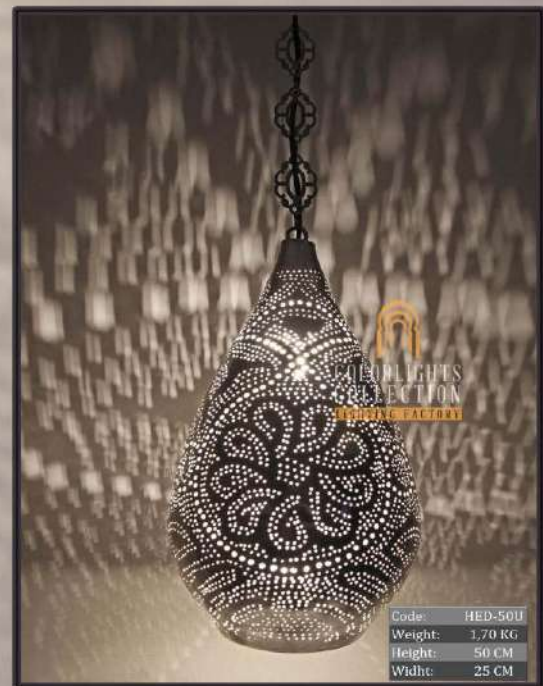

Colorlights
Collection