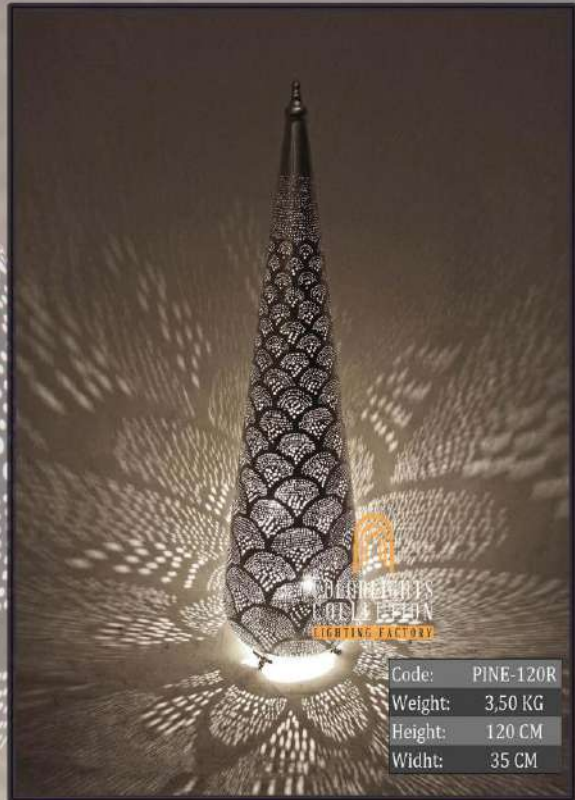

Code: TEO-E35  
 Weight: 0,30 KG  
 Height: 30 CM  
 Widht: 22 CM

Code: EGG-40  
 Weight: 0,70 KG  
 Height: 30 CM  
 Widht: 20 CM

Code: EGG-25R  
 Weight: 0,45 KG  
 Height: 22 CM  
 Widht: 15 CM

Code: EGG-25H  
 Weight: 0,45 KG  
 Height: 22 CM  
 Widht: 15 CM

Code: EGG-25T  
 Weight: 0,45 KG  
 Height: 22 CM  
 Widht: 15 CM

*Colorlights*  
 Collection

*Colorlights*  
Collection

*Colorlights*  
Collection

Code: TES-85  
 Weight: 2,30 KG  
 Height: 85 CM  
 Widht: 15 CM

Code: TES-85R  
 Weight: 2,30 KG  
 Height: 85 CM  
 Widht: 15 CM

Code: TES-85RS (GOLD)  
 Weight: 2,30 KG  
 Height: 85 CM  
 Widht: 15 CM

*Colorlights*  
 Collection

*Colorlights*  
Collection

Code: STC-70H  
 Weight: 2 KG  
 Height: 70 CM  
 Width: 22 CM