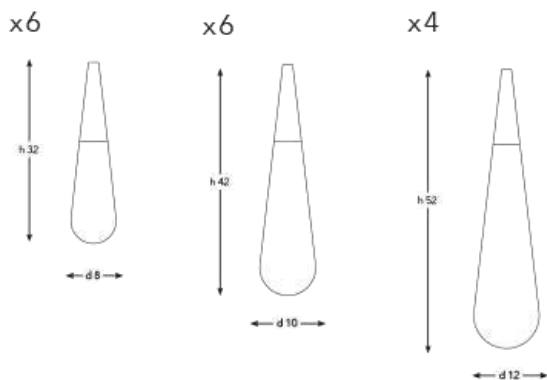

**Q-HES-M-35D**

DIAMETER: 27 cm  
 HEIGHT: 26 cm  
 DROP HEIGHT: 95 cm  
 WEIGHT: 2 kg  
*\*1pc E14 size lightbulb needed.*

**Q - H Z S - M - 1 8 N**

DIAMETER: 18 cm  
 HEIGHT: 36 cm  
 DROP HEIGHT: 95 cm  
 WEIGHT: 12 kg  
 \*1 pc E14 size lightbulb needed.

**Q - H U S - M - 3 0 N**

DIAMETER: 30 cm  
 HEIGHT: 17 cm  
 DROP HEIGHT: 75 cm  
 WEIGHT: 3 kg  
 \*1pc E27 size lightbulb needed.

## Q-CBS-MIX-S50/16I

DIAMETER: 50 cm

HEIGHT: 146 cm

WEIGHT: 13,50 kg

*\*16 pcs E14 size lightbulbs needed*

## Q-CTS-MIX-S50/10I

DIAMETER: 50 cm

HEIGHT: 138 cm

WEIGHT: 12 kg

*\*10 pcs E14 size lightbulbs needed*