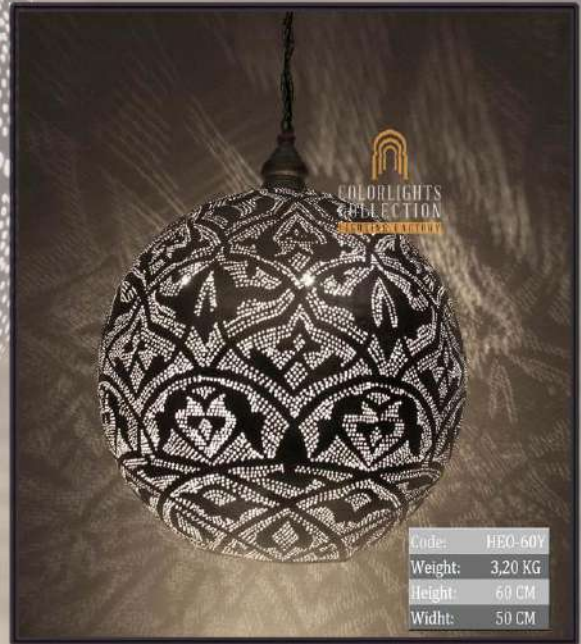

Code: HEO-45B  
 Weight: 2,80 KG  
 Height: 50 CM  
 Widht: 35 CM

Code: HEO-50KE  
 Weight: 3 KG  
 Height: 50 CM  
 Widht: 40 CM

*Colorlights*  
 Collection

*Colorlights*  
Collection

Code: HEO-50G  
Weight: 1,70 KG  
Height: 50 CM  
Widht: 40 CM

Code: HEO-50Y  
Weight: 1,30 KG  
Height: 50 CM  
Widht: 40 CM

Code: HEO-55R  
Weight: 3,80 KG  
Height: 55 CM  
Widht: 45 CM

*Colorlights*  
Collection

*Colorlights*  
Collection

Code:	HEO-60Q
Weight:	1,20 KG
Height:	55 CM
Widht:	50 CM

Code:	HEO-60Y
Weight:	3,20 KG
Height:	60 CM
Widht:	50 CM

Code:	HEO-60T
Weight:	3,20 KG
Height:	60 CM
Widht:	50 CM

*Colorlights*  
Collection

*Colorlights*  
 Collection

*Colorlights*  
Collection

*Colorlights*  
Collection