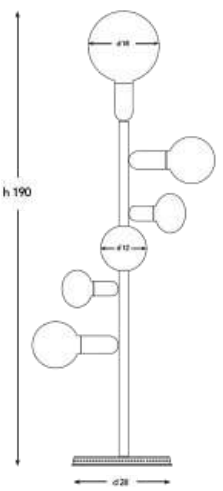

DIAMETER: 26 cm  
 HEIGHT: 140 cm  
 WEIGHT: 710 kg  
*\*5pcs E14 size lightbulbs needed*

**Q-FMES-16S/7T**

DIAMETER: 26 cm  
 HEIGHT: 170 cm  
 WEIGHT: 13.5 kg  
*\*7pcs E14 size lightbulbs needed*

**Q-FMES-16C/9T**

DIAMETER: 36 cm  
 HEIGHT: 180 cm  
 WEIGHT: 15 kg  
*\*9pcs E14 size lightbulbs needed*

**Q - FAS + G / 6**

DIAMETER: 28 cm  
 HEIGHT: 190 cm  
 WEIGHT: 94 kg  
*\*5pcs E14 size lightbulbs needed*

**Q - FXS - 16 Z**

DIAMETER: 28 cm  
 HEIGHT: 180 cm  
 WEIGHT: 78 kg  
*\*1pc E14 size lightbulb needed*

**Q-FXS-22G**

DIAMETER: 28 cm  
 HEIGHT: 180 cm  
 WEIGHT: 77 kg  
*\*1pc E14 size lightbulb needed.*

**Q-FXG-22OG**

DIAMETER: 28 cm  
 HEIGHT: 180 cm  
 WEIGHT: 77 kg  
*\*1pc E14 size lightbulb needed.*