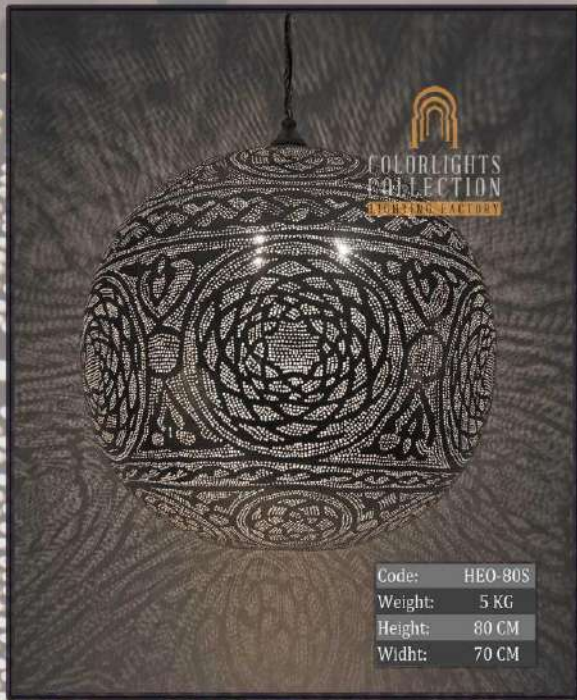

Code:	HEO-60Y
Weight:	3,20 KG
Height:	60 CM
Widht:	50 CM

Code:	HEO-60T
Weight:	3,20 KG
Height:	60 CM
Widht:	50 CM

*Colorlights*  
Collection

*Colorlights*  
 Collection

*Colorlights*  
Collection

*Colorlights*  
Collection

*Colorlights*  
Collection

*Colorlights*  
Collection

COLORLIGHTS  
COLLECTION  
LIGHTING FACTORY

Code: HEO-75S  
Weight: 5,80 KG  
Height: 80 CM  
Widht: 65 CM

COLORLIGHTS  
COLLECTION  
LIGHTING FACTORY

Code: HEO-80W  
Weight: 5 KG  
Height: 80 CM  
Widht: 70 CM

COLORLIGHTS  
COLLECTION  
LIGHTING FACTORY

Code: HEO-80  
Weight: 6,50 KG  
Height: 75 CM  
Widht: 70 CM

*Colorlights*  
Collection

Code:	HEO-80S
Weight:	5 KG
Height:	80 CM
Width:	70 CM

Code:	HEO-100
Weight:	5 KG
Height:	100 CM
Width:	90 CM

*Colorlights*  
Collection

*Colorlights*  
Collection

  
COLORLIGHTS  
COLLECTION  
LIGHTING FACTORY

*Colorlights*  
Collection

*Colorlights*  
Collection