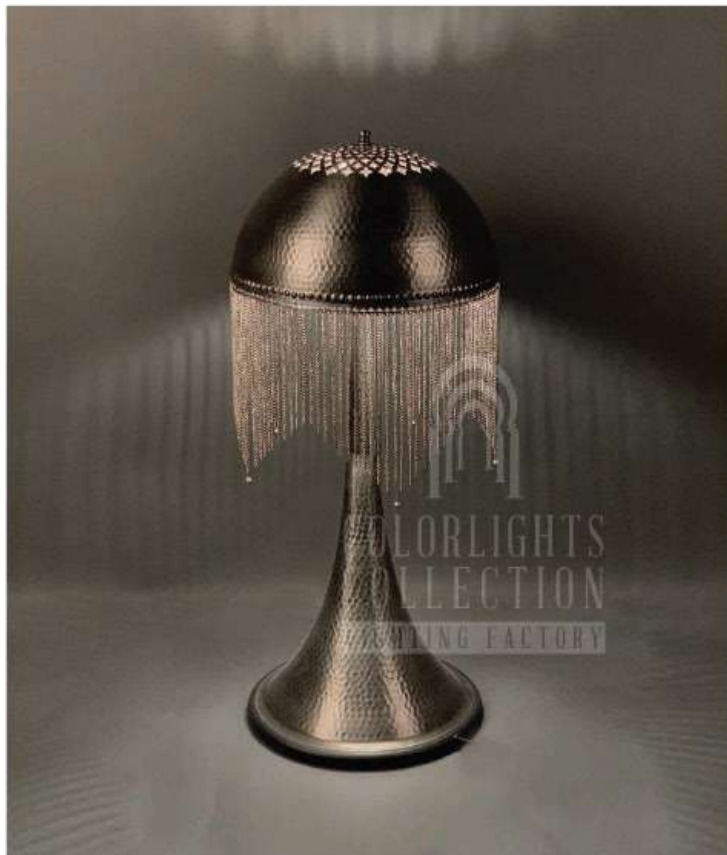

Q-TGS-12

DIAMETER: 12 cm
HEIGHT: 25 cm
WEIGHT: 1 kg
*1pc E14 size lightbulb needed

Q-TGS-15

DIAMETER: 15 cm
HEIGHT: 35 cm
WEIGHT: 14 kg
*1pc E14 size lightbulb needed

Q-TGS-18

DIAMETER: 18 cm
HEIGHT: 45 cm
WEIGHT: 16 kg
*1pc E14 size lightbulb needed

Q-TXS+V-30

DIAMETER: 30 cm
HEIGHT: 70 cm
WEIGHT: 2.5 kg
*1pcs E27 size lightbulb needed.