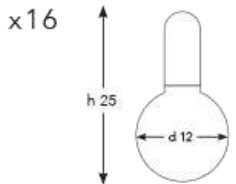

## Q-CUS+M-S50/13N

DIAMETER: 50 cm  
HEIGHT: 98 cm  
WEIGHT: 15 kg  
*\*13pcs E14 size lightbulbs needed.*

## CBS+M-S50/13D

DIAMETER: 50 cm

HEIGHT: 121 cm

WEIGHT: 20 kg

*\*13 pcs E14 size lightbulbs needed.*

x13

**Q - CAS + EM / 6**

DIAMETER: 50 cm  
 HEIGHT: 116 cm  
 WEIGHT: 10 kg  
*\*6 pcs E14 size lightbulbs needed.*

**Q - CGS + M - S50 / 16 I**

DIAMETER: 50 cm  
 HEIGHT: 125 cm  
 WEIGHT: 15 kg  
*\*16 pcs E14 size lightbulbs needed.*