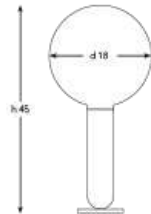

Q-TGS-18

DIAMETER: 18 cm
HEIGHT: 45 cm
WEIGHT: 16 kg
*1pc E14 size lightbulb needed