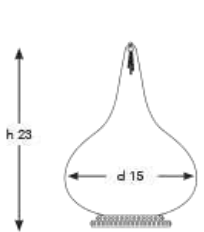

### Q-TDS-20

DIAMETER: 20 cm  
HEIGHT: 31 cm  
WEIGHT: 0.6 kg  
*\*1pc E14 size lightbulb needed.*

### Q-TDS-24

DIAMETER: 24 cm  
HEIGHT: 33 cm  
WEIGHT: 0.65 kg  
*\*1pc E14 size lightbulb needed.*

### Q-TDS-26

DIAMETER: 26 cm  
HEIGHT: 36 cm  
WEIGHT: 0.70 kg  
*\*1pc E14 size lightbulb needed.*

**Q-TMES-1**

DIAMETER: 16 cm  
 HEIGHT: 40 cm  
 WEIGHT: 12 kg

*\*1pc E14 size lightbulb needed.*

**Q-TMES-2**