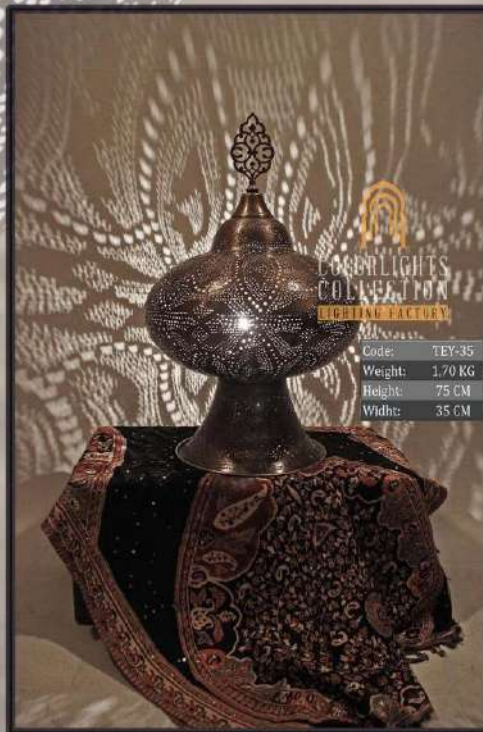

Code:	HEB-30
Weight:	0,70 KG
Height:	35 CM
Widht:	20 CM

Code:	HEB-27 (GOLD)
Weight:	0,90 KG
Height:	25 CM
Widht:	17 CM

Code:	HEB-27
Weight:	0,90 KG
Height:	25 CM
Widht:	17 CM

Code:	HEB-27 (ROSE)
Weight:	0,90 KG
Height:	25 CM
Widht:	17 CM

Code:	HEQ-XL (BLACK)
Weight:	2 KG
Height:	50 CM
Width:	40 CM

Code:	HEY-40 (BLACK)
Weight:	0,90 KG
Height:	40 CM
Width:	30 CM

  
**COLORLIGHTS**  
 COLLECTION  
 LIGHTING FACTORY

Code:	HES-85R
Weight:	2,30 KG
Height:	85 CM
Width:	15 CM

Code:	HES-85
Weight:	2,30 KG
Height:	85 CM
Width:	15 CM

Code:	HES-85RS (GOLD)
Weight:	2,30 KG
Height:	85 CM
Width:	15 CM

*Colorlights*  
Collection

Colorlights  
Collection

Code: CUBE-35  
 Weight: 0,80 KG  
 Height: 40 CM  
 Widht: 25 CM