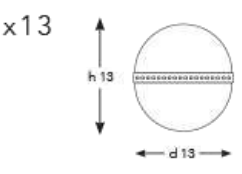

**Q-HES-M-35D**

DIAMETER: 27 cm  
 HEIGHT: 26 cm  
 DROP HEIGHT: 95 cm  
 WEIGHT: 2 kg  
*\*1pc E14 size lightbulb needed.*

**Q - H Z S - M - 1 8 N**

DIAMETER: 18 cm  
 HEIGHT: 36 cm  
 DROP HEIGHT: 95 cm  
 WEIGHT: 12 kg  
 \*1 pc E14 size lightbulb needed.

## Q-CFS-MIX-S50/10I

DIAMETER: 50 cm

HEIGHT: 165 cm

WEIGHT: 10.8 kg

*\*10 pcs E14 size lightbulbs needed.*

## Q-CYS-MIX-S50/16I

DIAMETER: 50 cm

HEIGHT: cm

WEIGHT: 12 kg

*\*16 pcs E14 size lightbulbs needed.*

x8

x4

x4

**Q-CUS-S50/13I**

DIAMETER: 50 cm  
 HEIGHT: 105 cm  
 WEIGHT: 10 kg  
 \*13 pcs E14 size lightbulbs needed.

**Q-CUS-MIX-S50/13I**

DIAMETER: 50 cm  
 HEIGHT: 135 cm  
 WEIGHT: 16 kg  
 \*8pcs E14, 5pcs E27 size lightbulbs needed.