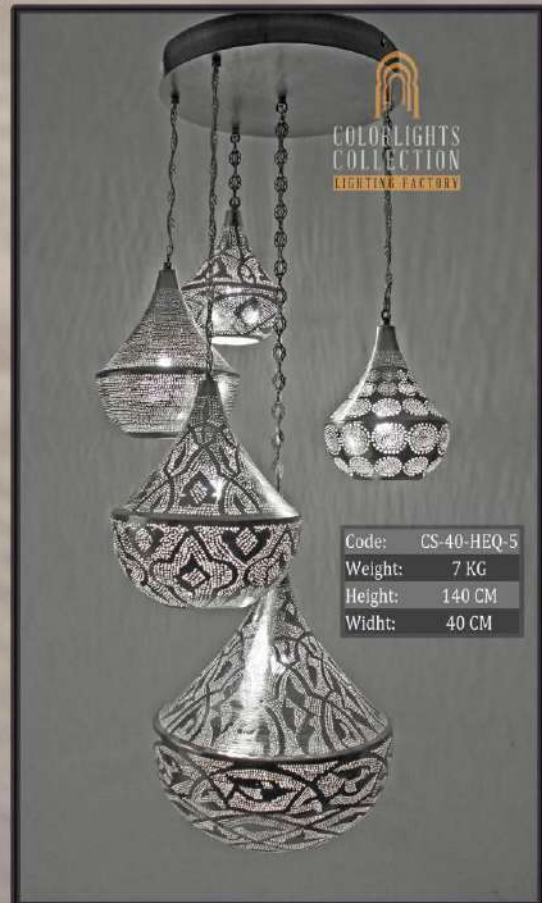

*Colorlights*  
Collection

*Colorlights*  
Collection

*Colorlights*  
Collection

*Colorlights*  
Collection

*Colorlights*  
Collection

  
**COLORLIGHTS**  
**COLLECTION**  
 LIGHTING FACTORY

Code:	CS-50-9
Weight:	15 KG
Height:	180 CM
Width:	50 CM

  
**COLORLIGHTS**  
**COLLECTION**  
 LIGHTING FACTORY

Code:	CS-50-9 (2)
Weight:	16 CM
Height:	210 CM
Width:	50 CM

*Colorlights*  
 Collection

*Colorlights*  
Collection

  
COLORLIGHTS  
COLLECTION  
LIGHTING FACTORY