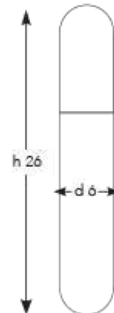

# Q-HKS-E-27I

DIAMETER: 27 cm  
HEIGHT: 26 cm  
DROP HEIGHT: 95 cm  
WEIGHT: 18 kg  
*\*1pc E14 size lightbulb needed*

**Q-HGS-M-22N**

DIAMETER: 22 cm  
 HEIGHT: 34 cm  
 DROP HEIGHT: 95 cm  
 WEIGHT: 12 kg  
*\*1 pc E14 size lightbulb needed.*

**Q-HES-M-35D**

DIAMETER: 27 cm  
 HEIGHT: 26 cm  
 DROP HEIGHT: 95 cm  
 WEIGHT: 2 kg  
*\*1pc E14 size lightbulb needed.*

**Q - H Z S - M - 1 8 N**

DIAMETER: 18 cm  
 HEIGHT: 36 cm  
 DROP HEIGHT: 95 cm  
 WEIGHT: 12 kg  
 \*1 pc E14 size lightbulb needed.

## Q-CYS-MIX-S50/16I

DIAMETER: 50 cm

HEIGHT: cm

WEIGHT: 12 kg

*\*16 pcs E14 size lightbulbs needed.*

x8

x4

x4