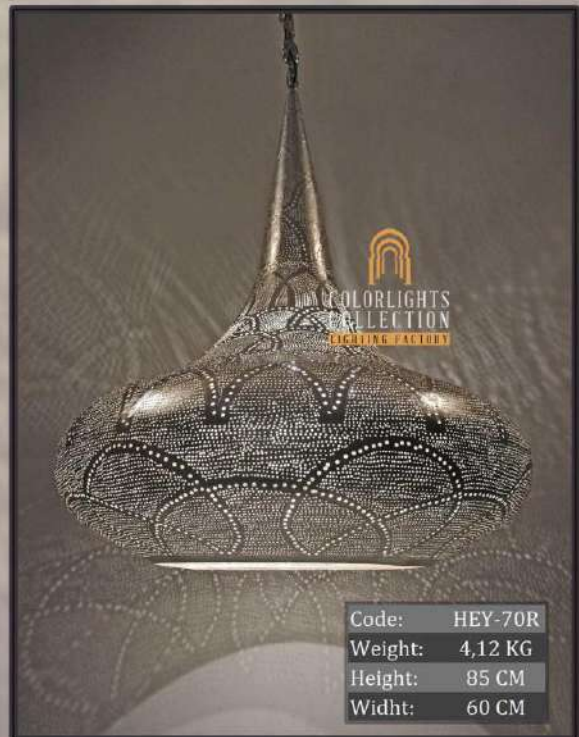

Colorlights
Collection