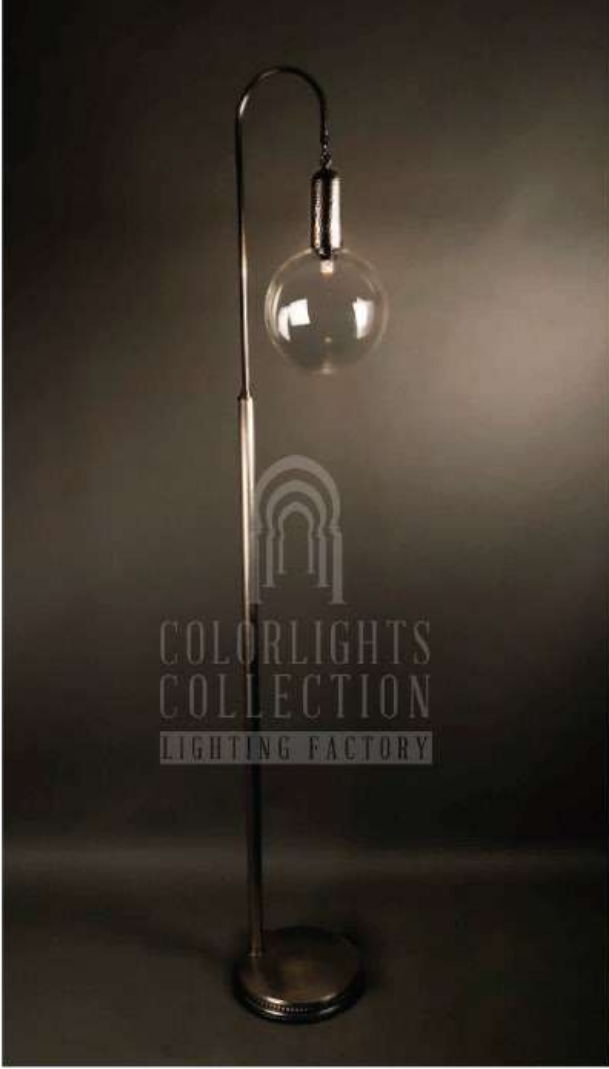

DIAMETER: 26 cm  
 HEIGHT: 140 cm  
 WEIGHT: 710 kg  
*\*5pcs E14 size lightbulbs needed*

**Q-FMES-16S/7T**

DIAMETER: 26 cm  
 HEIGHT: 170 cm  
 WEIGHT: 13.5 kg  
*\*7pcs E14 size lightbulbs needed*

**Q-FMES-16C/9T**

DIAMETER: 36 cm  
 HEIGHT: 180 cm  
 WEIGHT: 15 kg  
*\*9pcs E14 size lightbulbs needed*

**Q - FAS + G / 6**

DIAMETER: 28 cm  
 HEIGHT: 190 cm  
 WEIGHT: 94 kg  
*\*5pcs E14 size lightbulbs needed*

**Q - FXS - 16 Z**

DIAMETER: 28 cm  
 HEIGHT: 180 cm  
 WEIGHT: 78 kg  
*\*1pc E14 size lightbulb needed*

**Q-FXS-22G**

DIAMETER: 28 cm  
 HEIGHT: 180 cm  
 WEIGHT: 77 kg  
*\*1pc E14 size lightbulb needed.*

**Q-FXG-22OG**

DIAMETER: 28 cm  
 HEIGHT: 180 cm  
 WEIGHT: 77 kg  
*\*1pc E14 size lightbulb needed.*