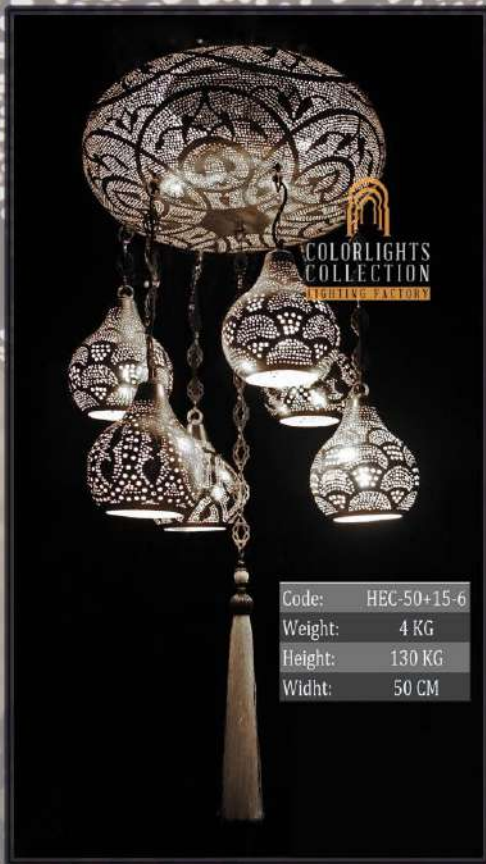

*Colorlights*  
 Collection

*Colorlights*  
Collection

Code:	HEB-50W
Weight:	3 KG
Height:	60 CM
Widht:	40 CM

Code:	PINE-120R
Weight:	3,50 KG
Height:	120 CM
Widht:	35 CM

Code:	TEC-40
Weight:	1 KG
Height:	43 CM
Widht:	40 CM

  
COLORLIGHTS  
COLLECTION  
LIGHTING FACTORY

*Colorlights*  
Collection

*Colorlights*  
Collection

Code:	CE-T70+HEQ30-5
Weight:	8 KG
Height:	80 CM
Widht:	70 CM
Depth:	20 CM

Code:	CS-S30-5
Weight:	2,90 KG
Height:	110 CM
Widht:	30 CM