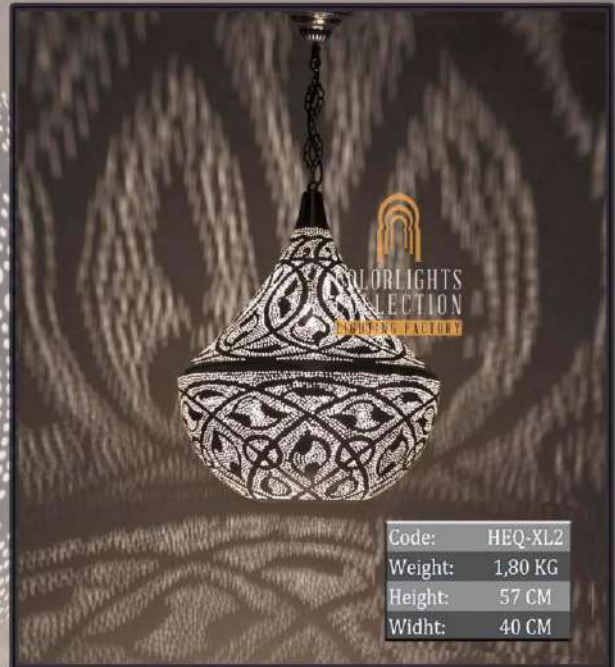

Code: HEO-80W  
Weight: 5 KG  
Height: 80 CM  
Widht: 70 CM

COLORLIGHTS  
COLLECTION  
LIGHTING FACTORY

Code: HEO-80  
Weight: 6,50 KG  
Height: 75 CM  
Widht: 70 CM

*Colorlights*  
Collection

Code:	HEO-80S
Weight:	5 KG
Height:	80 CM
Width:	70 CM

Code:	HEO-100
Weight:	5 KG
Height:	100 CM
Width:	90 CM

*Colorlights*  
Collection

*Colorlights*  
Collection

  
COLORLIGHTS  
COLLECTION  
LIGHTING FACTORY

*Colorlights*  
Collection

*Colorlights*  
Collection

*Colorlights*  
Collection

Code: HEQ-MEDIUM (GOLD)2  
 Weight: 0,60 KG  
 Height: 34 CM  
 Widht: 22 CM

COLORLIGHTS  
 COLLECTION  
 LIGHTING FACTORY

Code: HEQ-SMALL  
 Weight: 0,50 KG  
 Height: 30 CM  
 Widht: 20 CM

Code: HEQ-SMALL (ROSE)  
 Weight: 0,50 KG  
 Height: 30 CM  
 Widht: 20 CM

Code: HEQ-SMALL (GOLD)  
 Weight: 0,50 KG  
 Height: 30 CM  
 Widht: 20 CM

Colorlights  
 Collection

*Colorlights*  
Collection

*Colorlights*  
Collection