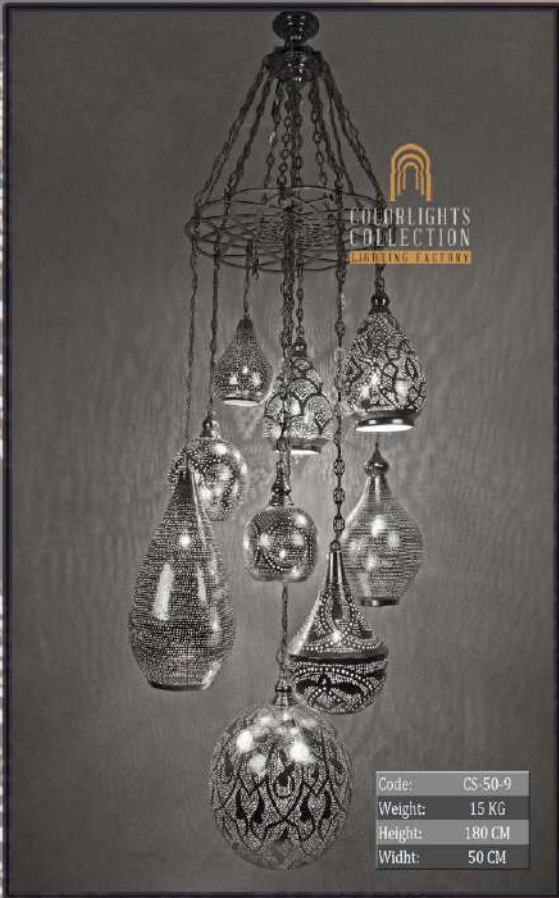

  
COLORLIGHTS  
COLLECTION  
LIGHTING FACTORY

*Colorlights*  
Collection

*Colorlights*  
Collection

Code:	CE-T70+HEQ30-5
Weight:	8 KG
Height:	80 CM
Widht:	70 CM
Depth:	20 CM

Code:	CS-S30-5
Weight:	2,90 KG
Height:	110 CM
Widht:	30 CM

*Colorlights*  
Collection

*Colorlights*  
Collection

*Colorlights*  
Collection

*Colorlights*  
Collection

*Colorlights*  
Collection

  
**COLORLIGHTS**  
**COLLECTION**  
 LIGHTING FACTORY

Code:	CS-50-9
Weight:	15 KG
Height:	180 CM
Width:	50 CM

  
**COLORLIGHTS**  
**COLLECTION**  
 LIGHTING FACTORY

Code:	CS-50-9 (2)
Weight:	16 CM
Height:	210 CM
Width:	50 CM

*Colorlights*  
 Collection

*Colorlights*  
Collection

  
COLORLIGHTS  
COLLECTION  
LIGHTING FACTORY