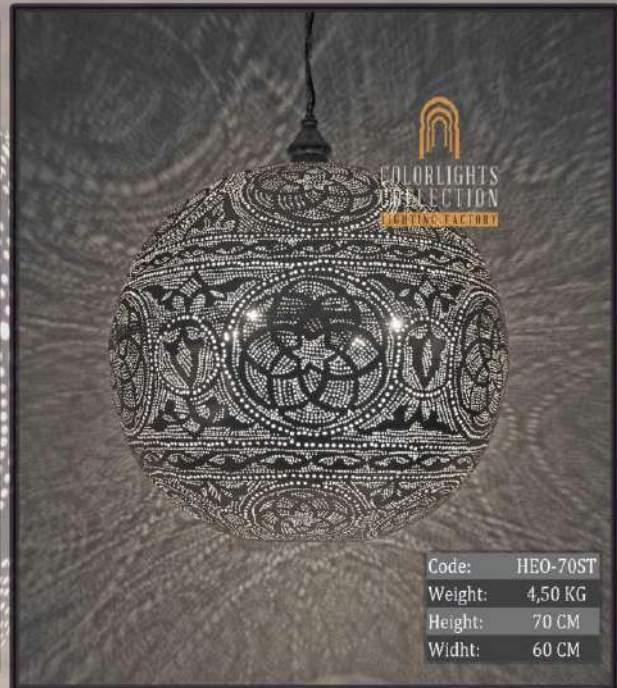

Code: HEO-45B  
 Weight: 2,80 KG  
 Height: 50 CM  
 Widht: 35 CM

Code: HEO-50KE  
 Weight: 3 KG  
 Height: 50 CM  
 Widht: 40 CM

*Colorlights*  
 Collection

*Colorlights*  
Collection

Code: HEO-50G  
Weight: 1,70 KG  
Height: 50 CM  
Widht: 40 CM

Code: HEO-50Y  
Weight: 1,30 KG  
Height: 50 CM  
Widht: 40 CM

Code: HEO-55R  
Weight: 3,80 KG  
Height: 55 CM  
Widht: 45 CM

*Colorlights*  
Collection

*Colorlights*  
Collection

Code:	HEO-60Q
Weight:	1,20 KG
Height:	55 CM
Widht:	50 CM

Code:	HEO-60Y
Weight:	3,20 KG
Height:	60 CM
Widht:	50 CM

Code:	HEO-60T
Weight:	3,20 KG
Height:	60 CM
Widht:	50 CM

*Colorlights*  
Collection

*Colorlights*  
 Collection

*Colorlights*  
Collection

*Colorlights*  
Collection

*Colorlights*  
Collection

*Colorlights*  
Collection

COLORLIGHTS  
COLLECTION  
LIGHTING FACTORY

Code: HEO-75S  
Weight: 5,80 KG  
Height: 80 CM  
Widht: 65 CM

COLORLIGHTS  
COLLECTION  
LIGHTING FACTORY