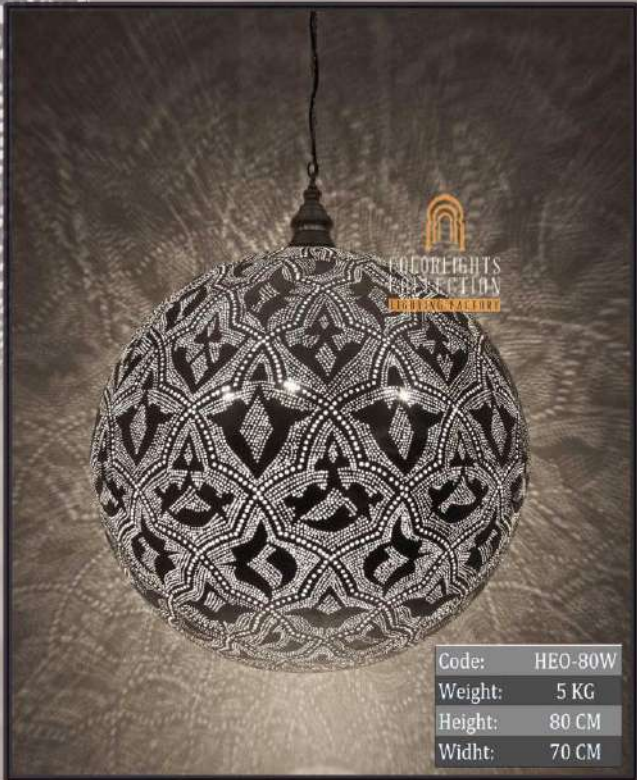

Code: HEO-50Y  
Weight: 1,30 KG  
Height: 50 CM  
Widht: 40 CM

Code: HEO-55R  
Weight: 3,80 KG  
Height: 55 CM  
Widht: 45 CM

*Colorlights*  
Collection

*Colorlights*  
Collection

Code:	HEO-60Q
Weight:	1,20 KG
Height:	55 CM
Widht:	50 CM

Code:	HEO-60Y
Weight:	3,20 KG
Height:	60 CM
Widht:	50 CM

Code:	HEO-60T
Weight:	3,20 KG
Height:	60 CM
Widht:	50 CM

*Colorlights*  
Collection

*Colorlights*  
 Collection

*Colorlights*  
Collection

*Colorlights*  
Collection

*Colorlights*  
Collection

*Colorlights*  
Collection

COLORLIGHTS  
COLLECTION  
LIGHTING FACTORY

Code: HEO-75S  
Weight: 5,80 KG  
Height: 80 CM  
Widht: 65 CM

COLORLIGHTS  
COLLECTION  
LIGHTING FACTORY

Code: HEO-80W  
Weight: 5 KG  
Height: 80 CM  
Widht: 70 CM

COLORLIGHTS  
COLLECTION  
LIGHTING FACTORY

Code: HEO-80  
Weight: 6,50 KG  
Height: 75 CM  
Widht: 70 CM

*Colorlights*  
Collection

Code:	HEO-80S
Weight:	5 KG
Height:	80 CM
Width:	70 CM