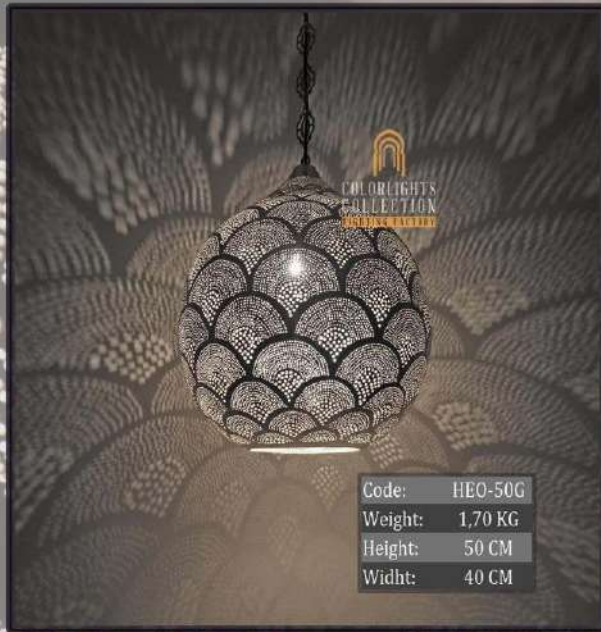

*Colorlights*  
 Collection

*Colorlights*  
Collection

*Colorlights*  
Collection

*Colorlights*  
Collection

Code: HEO-50Q  
 Weight: 1,10 KG  
 Height: 45 CM  
 Widht: 40 CM

Code: HEO-45R  
 Weight: 1,90 KG  
 Height: 45 CM  
 Widht: 35 CM

Code: HEO-45B  
 Weight: 2,80 KG  
 Height: 50 CM  
 Widht: 35 CM

Code: HEO-50KE  
 Weight: 3 KG  
 Height: 50 CM  
 Widht: 40 CM

*Colorlights*  
 Collection

*Colorlights*  
Collection

Code: HEO-50G  
Weight: 1,70 KG  
Height: 50 CM  
Widht: 40 CM

Code: HEO-50Y  
Weight: 1,30 KG  
Height: 50 CM  
Widht: 40 CM

Code: HEO-55R  
Weight: 3,80 KG  
Height: 55 CM  
Widht: 45 CM

*Colorlights*  
Collection

*Colorlights*  
Collection

Code:	HEO-60Q
Weight:	1,20 KG
Height:	55 CM
Widht:	50 CM

Code:	HEO-60Y
Weight:	3,20 KG
Height:	60 CM
Widht:	50 CM

Code:	HEO-60T
Weight:	3,20 KG
Height:	60 CM
Widht:	50 CM

*Colorlights*  
Collection

*Colorlights*  
 Collection

*Colorlights*  
Collection

*Colorlights*  
Collection