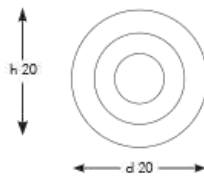

Q-WLS-20

DIAMETER: 20 cm

WIDTH: 15 cm

WEIGHT: 16 kg

*1pc E27 size lightbulb needed.