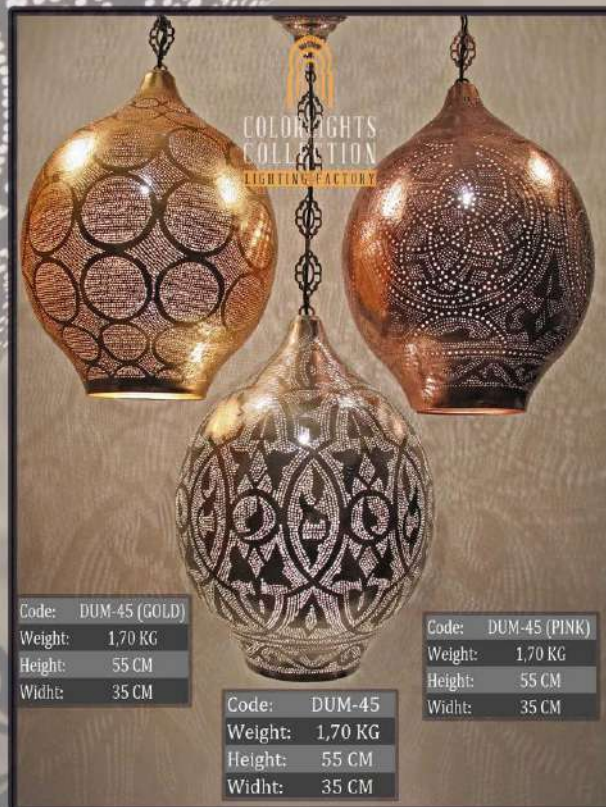

Code: HEQ-SMALL (ROSE)  
 Weight: 0,50 KG  
 Height: 30 CM  
 Widht: 20 CM

Code: HEQ-SMALL (GOLD)  
 Weight: 0,50 KG  
 Height: 30 CM  
 Widht: 20 CM

Colorlights  
 Collection

*Colorlights*  
Collection

*Colorlights*  
Collection

Code:	HEB-30
Weight:	0,70 KG
Height:	35 CM
Widht:	20 CM

Code:	HEB-27 (GOLD)
Weight:	0,90 KG
Height:	25 CM
Widht:	17 CM

Code:	HEB-27
Weight:	0,90 KG
Height:	25 CM
Widht:	17 CM

Code:	HEB-27 (ROSE)
Weight:	0,90 KG
Height:	25 CM
Widht:	17 CM

Code:	HEB-50A
Weight:	1,50 KG
Height:	60 CM
Widht:	40 CM

*Colorlights*  
Collection

Colorlights  
Collection

*Colorlights*  
Collection

Code:	HEQ-40 (BLACK)
Weight:	0,90 KG
Height:	40 CM
Width:	30 CM

  
**COLORLIGHTS**  
 COLLECTION  
 LIGHTING FACTORY