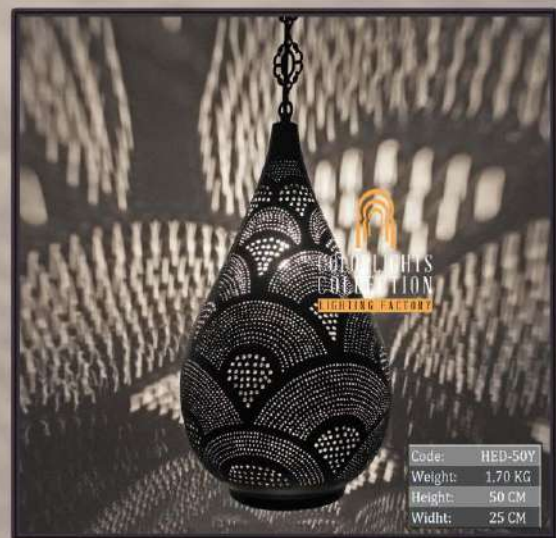

Colorlights
Collection