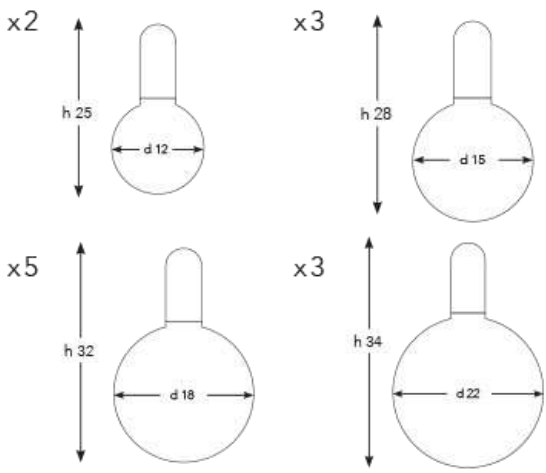

**Q-HES-M-35D**

DIAMETER: 27 cm  
 HEIGHT: 26 cm  
 DROP HEIGHT: 95 cm  
 WEIGHT: 2 kg  
*\*1pc E14 size lightbulb needed.*

**Q - H Z S - M - 1 8 N**

DIAMETER: 18 cm  
 HEIGHT: 36 cm  
 DROP HEIGHT: 95 cm  
 WEIGHT: 12 kg  
 \*1 pc E14 size lightbulb needed.

## Q-CYS-MIX-S50/16I

DIAMETER: 50 cm

HEIGHT: cm

WEIGHT: 12 kg

*\*16 pcs E14 size lightbulbs needed.*

x8

x4

x4

**Q-CUS-S50/13I**

DIAMETER: 50 cm  
 HEIGHT: 105 cm  
 WEIGHT: 10 kg  
 \*13 pcs E14 size lightbulbs needed.

**Q-CUS-MIX-S50/13I**

DIAMETER: 50 cm  
 HEIGHT: 135 cm  
 WEIGHT: 16 kg  
 \*8pcs E14, 5pcs E27 size lightbulbs needed.

**Q-CZS-MIX-S50/10I**

DIAMETER: 50 cm  
 HEIGHT: 135 cm  
 WEIGHT: 10 kg  
*\*10 pcs E14 size lightbulbs needed.*

**Q-CGS-MIX-S50/13I**

DIAMETER: 50 cm  
 HEIGHT: 135 cm  
 WEIGHT: 14 kg  
*\*13pcs E14 size lightbulbs needed.*