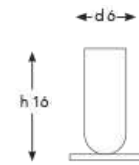

Q-TCAS-2

DIAMETER: 6 cm
HEIGHT: 16 cm
WEIGHT: 0.7 kg