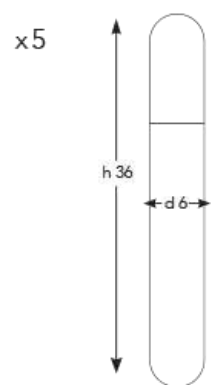

Q-CRS+Y-MIX/22

DIAMETER: 70 cm

HEIGHT: 150 cm

WEIGHT: 11 kg

*22pcs E14 size lightbulbs needed.