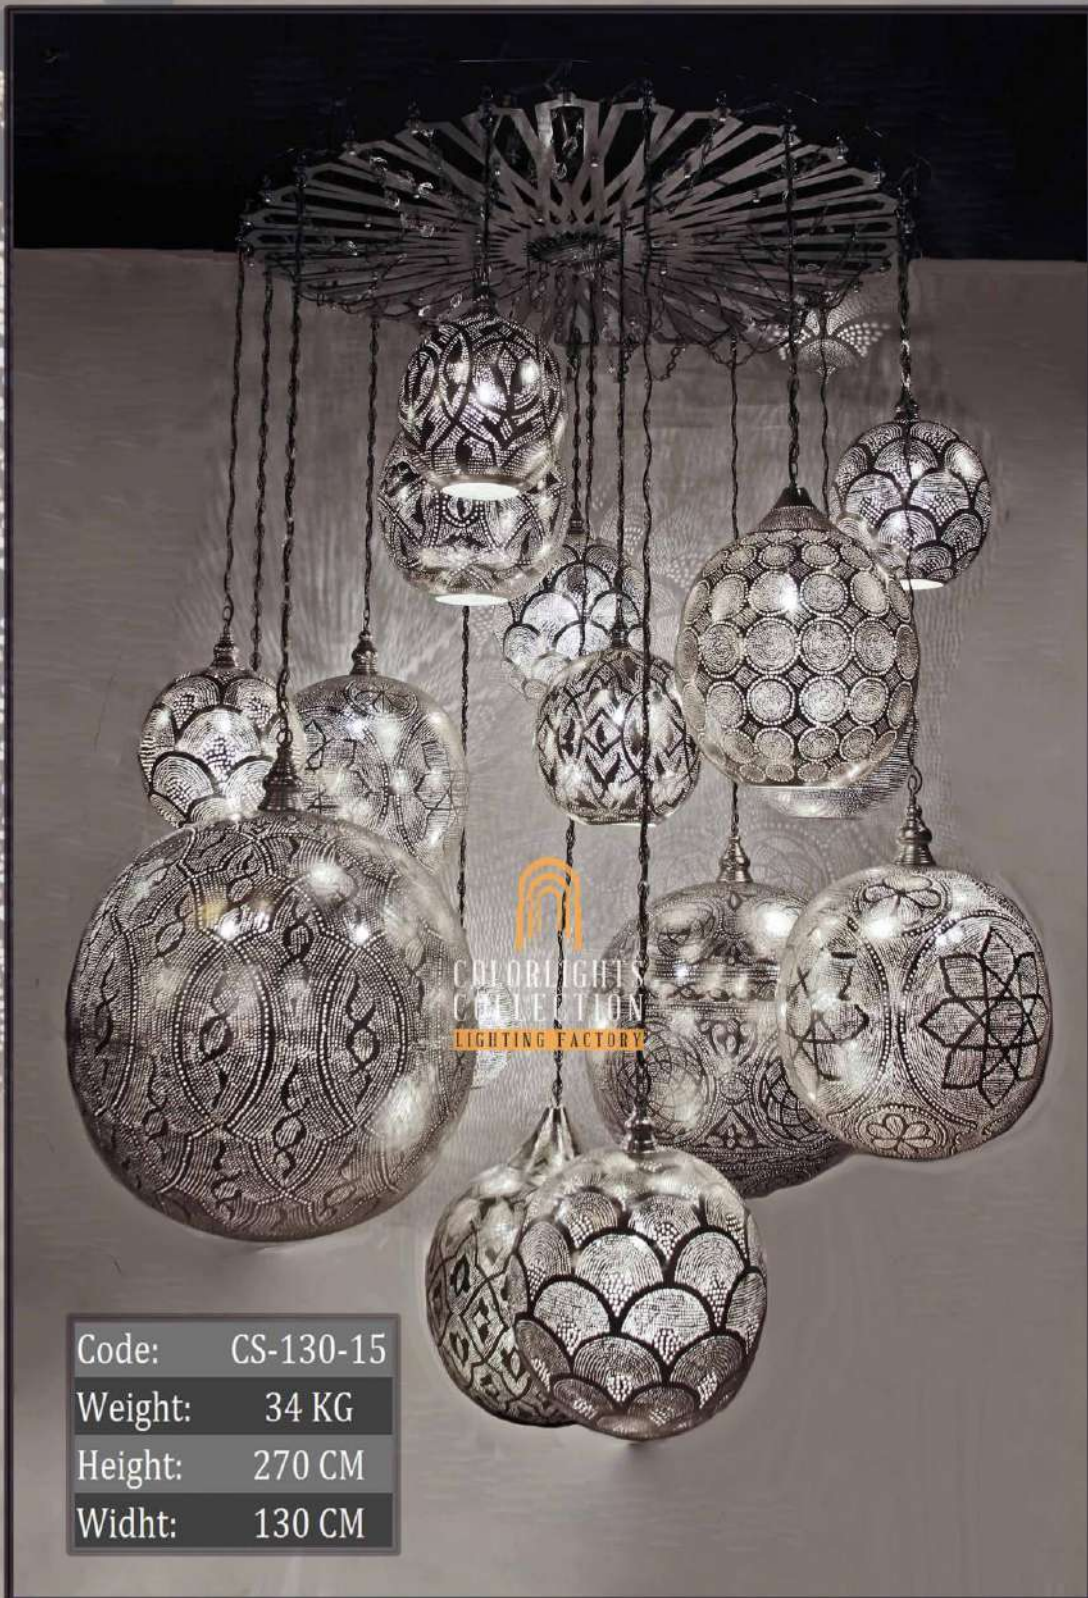

*Colorlights*  
Collection

*Colorlights*  
Collection

*Colorlights*  
Collection

*Colorlights*  
Collection

*Colorlights*  
Collection

  
**COLORLIGHTS**  
**COLLECTION**  
 LIGHTING FACTORY

Code:	CS-50-9
Weight:	15 KG
Height:	180 CM
Width:	50 CM

  
**COLORLIGHTS**  
**COLLECTION**  
 LIGHTING FACTORY

Code:	CS-50-9 (2)
Weight:	16 CM
Height:	210 CM
Width:	50 CM

*Colorlights*  
 Collection

*Colorlights*  
Collection

  
COLORLIGHTS  
COLLECTION  
LIGHTING FACTORY

Code:	CS-130-15
Weight:	34 KG
Height:	270 CM
Widht:	130 CM

*Colorlights*  
Collection

COLORLIGHTS  
COLLECTION  
LIGHTING FACTORY

Code:	CS-130-16
Weight:	35 KG
Height:	272 CM
Widht:	130 CM

*Colorlights*  
Collection