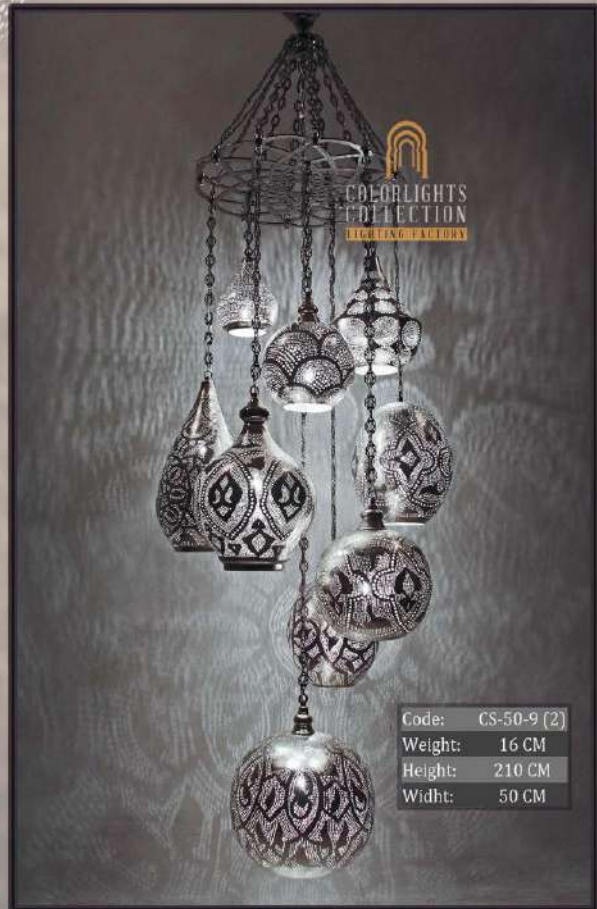

*Colorlights*  
Collection

*Colorlights*  
Collection

*Colorlights*  
Collection

*Colorlights*  
Collection

*Colorlights*  
Collection

  
**COLORLIGHTS**  
**COLLECTION**  
 LIGHTING FACTORY

Code:	CS-50-9
Weight:	15 KG
Height:	180 CM
Width:	50 CM

  
**COLORLIGHTS**  
**COLLECTION**  
 LIGHTING FACTORY

Code:	CS-50-9 (2)
Weight:	16 CM
Height:	210 CM
Width:	50 CM

*Colorlights*  
 Collection

*Colorlights*  
Collection

  
COLORLIGHTS  
COLLECTION  
LIGHTING FACTORY