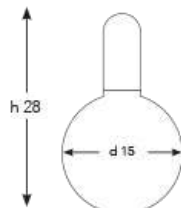

## Q-CQS-S50/16T

DIAMETER: 50 cm

HEIGHT: 150 cm

WEIGHT: 16 kg

*\*16pcs E14 size lightbulbs needed.*

**Q-CS+HEO-S50/19T**

DIAMETER: 50 cm  
 HEIGHT: 124 cm  
 WEIGHT: 15 kg  
*\*19 pcs E14 size lightbulbs needed*

DIAMETER: 60 cm  
HEIGHT: 130 cm  
WEIGHT: 15 kg

*\*14pcs E14 size lightbulbs needed*

x3

← d 30 →

x3

← d 40 →

x1

← d 50 →

## Q-CRS+G-MIX/22

DIAMETER: 50 cm

HEIGHT: 135 cm

WEIGHT: 12 kg

*\*22pcs E14 size lightbulbs needed.*

x7

x12

x3