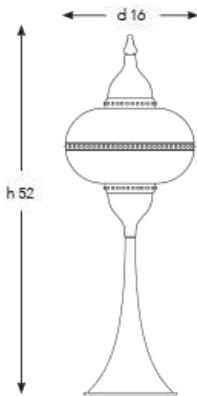

### Q-TDS-20

DIAMETER: 20 cm  
HEIGHT: 31 cm  
WEIGHT: 0.6 kg  
*\*1pc E14 size lightbulb needed.*

### Q-TDS-24

DIAMETER: 24 cm  
HEIGHT: 33 cm  
WEIGHT: 0.65 kg  
*\*1pc E14 size lightbulb needed.*

### Q-TDS-26

DIAMETER: 26 cm  
HEIGHT: 36 cm  
WEIGHT: 0.70 kg  
*\*1pc E14 size lightbulb needed.*

**Q-TMES-1**

DIAMETER: 16 cm  
 HEIGHT: 40 cm  
 WEIGHT: 12 kg

*\*1pc E14 size lightbulb needed.*

**Q-TMES-2**

DIAMETER: 16 cm  
 HEIGHT: 52 cm  
 WEIGHT: 14 kg

*\*1pc E14 size lightbulb needed.*

**Q-TMES-3**

DIAMETER: 16 cm  
 HEIGHT: 60 cm  
 WEIGHT: 16 kg

*\*1pc E14 size lightbulb needed.*

**Q-TMES-4**

DIAMETER: 16 cm  
 HEIGHT: 95 cm  
 WEIGHT: 18 kg