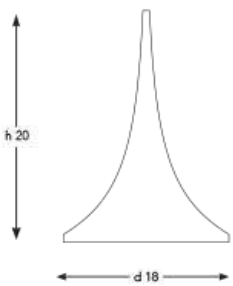

# Q-CBGS/19

DIAMETER: 45 cm

HEIGHT: 180 cm

WEIGHT: 5.80 kg

*\*19 pcs E14 size lightbulbs needed.*

x19