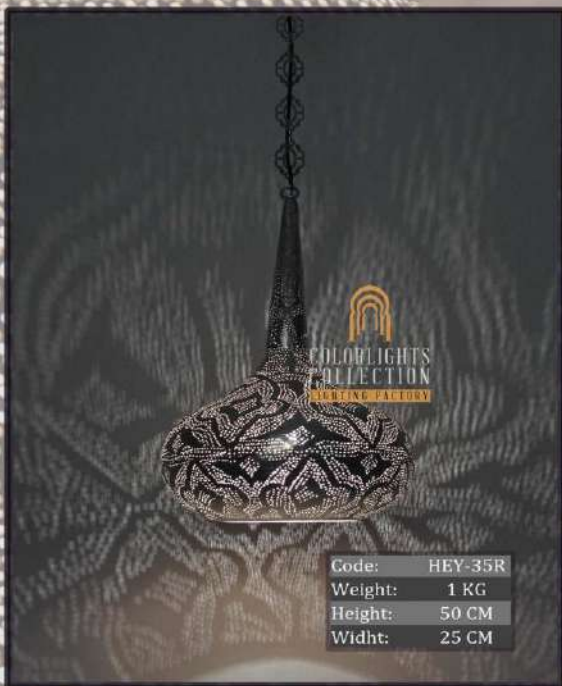

Colorlights
Collection