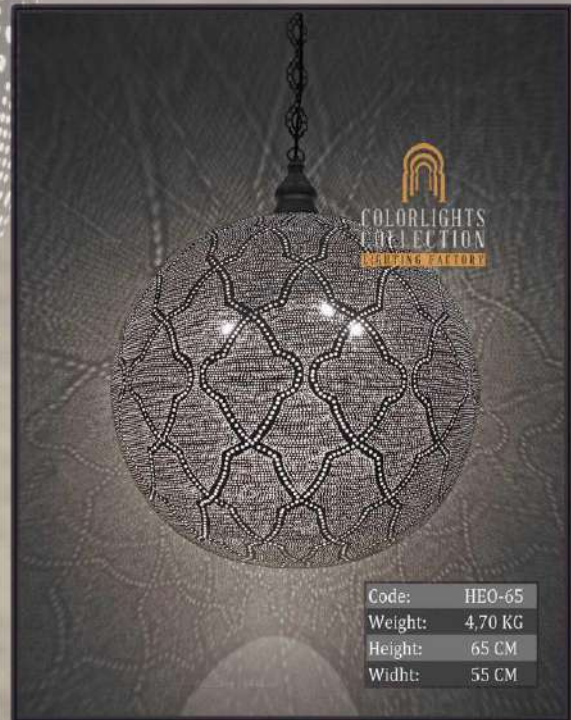

Code: HEO-45B  
 Weight: 2,80 KG  
 Height: 50 CM  
 Widht: 35 CM

Code: HEO-50KE  
 Weight: 3 KG  
 Height: 50 CM  
 Widht: 40 CM

*Colorlights*  
 Collection

*Colorlights*  
Collection

Code: HEO-50G  
Weight: 1,70 KG  
Height: 50 CM  
Widht: 40 CM

Code: HEO-50Y  
Weight: 1,30 KG  
Height: 50 CM  
Widht: 40 CM

Code: HEO-55R  
Weight: 3,80 KG  
Height: 55 CM  
Widht: 45 CM

*Colorlights*  
Collection

*Colorlights*  
Collection

Code:	HEO-60Q
Weight:	1,20 KG
Height:	55 CM
Widht:	50 CM

Code:	HEO-60Y
Weight:	3,20 KG
Height:	60 CM
Widht:	50 CM

Code:	HEO-60T
Weight:	3,20 KG
Height:	60 CM
Widht:	50 CM

*Colorlights*  
Collection

*Colorlights*  
 Collection

*Colorlights*  
Collection

*Colorlights*  
Collection

*Colorlights*  
Collection

*Colorlights*  
Collection

COLORLIGHTS  
COLLECTION  
LIGHTING FACTORY

Code: HEO-75S  
Weight: 5,80 KG  
Height: 80 CM  
Widht: 65 CM

COLORLIGHTS  
COLLECTION  
LIGHTING FACTORY