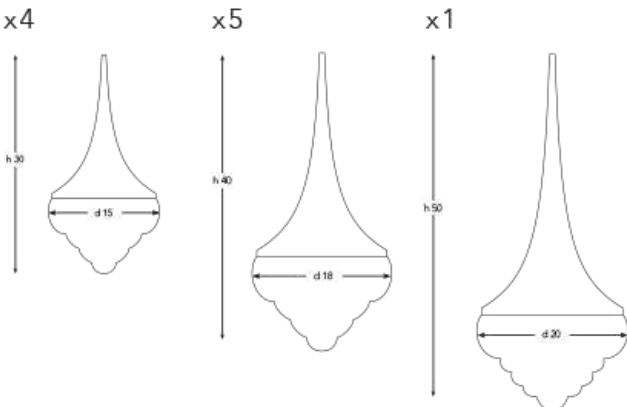

**Q-HES-M-35D**

DIAMETER: 27 cm  
 HEIGHT: 26 cm  
 DROP HEIGHT: 95 cm  
 WEIGHT: 2 kg  
*\*1pc E14 size lightbulb needed.*

**Q - H Z S - M - 1 8 N**

DIAMETER: 18 cm  
 HEIGHT: 36 cm  
 DROP HEIGHT: 95 cm  
 WEIGHT: 12 kg  
 \*1 pc E14 size lightbulb needed.

## Q-CBS-MIX-S50/16I

DIAMETER: 50 cm

HEIGHT: 146 cm

WEIGHT: 13,50 kg

*\*16 pcs E14 size lightbulbs needed*

## Q-CTS-MIX-S50/10I

DIAMETER: 50 cm

HEIGHT: 138 cm

WEIGHT: 12 kg

*\*10 pcs E14 size lightbulbs needed*

## Q-CFS-MIX-S50/10I

DIAMETER: 50 cm

HEIGHT: 165 cm

WEIGHT: 10.8 kg

*\*10 pcs E14 size lightbulbs needed.*