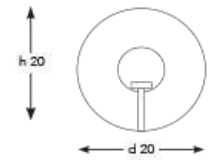

Q-TCAS-1

DIAMETER: 6 cm
HEIGHT: 12 cm
WEIGHT: 0.5 kg

Q-TCAS-2

DIAMETER: 6 cm
HEIGHT: 16 cm
WEIGHT: 0.7 kg

Q-TCAS-3

DIAMETER: 6 cm
HEIGHT: 20 cm
WEIGHT: 0.9 kg

Q-WMCS-20

DIAMETER: 20 cm
HEIGHT: 12 cm
WEIGHT: 1 kg

Q-WMCS-25

DIAMETER: 25 cm
HEIGHT: 15 cm
WEIGHT: 1.2 kg

Q-WMCS-30

DIAMETER: 30 cm
HEIGHT: 18 cm
WEIGHT: 1.4 kg

Q-WMCS-35

DIAMETER: 35 cm
HEIGHT: 21 cm
WEIGHT: 1.6 kg