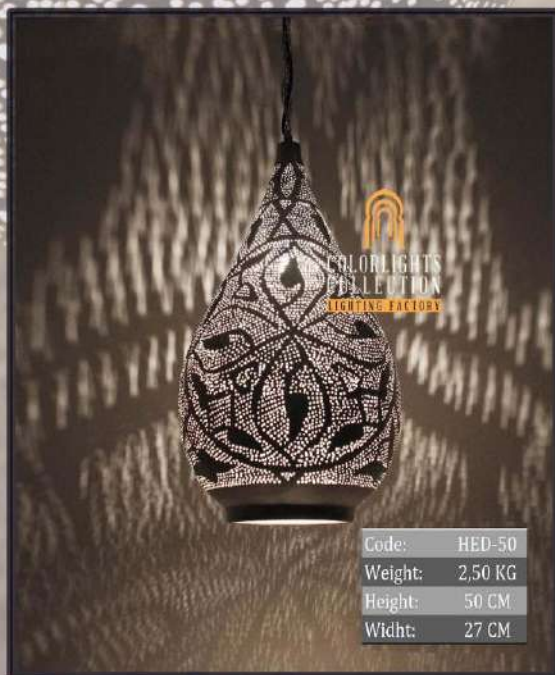

Colorlights
Collection