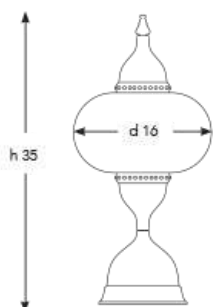

Q-TNS-16S

DIAMETER: 16 cm

HEIGHT: 35 cm

WEIGHT: 0.5 kg

*1pc E14 size lightbulb needed.