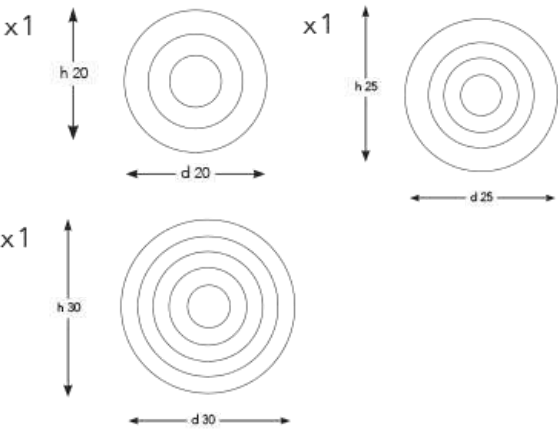

Q-CLS-MIX-P35/3I

DIAMETER: 35 cm
HEIGHT: 105 cm
WEIGHT: 17 kg
*8pcs E14, 5pcs E27 size lightbulbs needed.