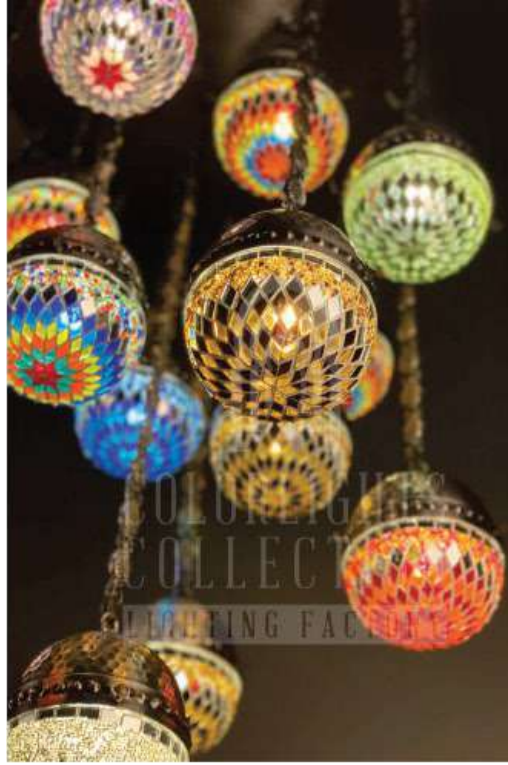

## Q-CES+M-S50/13T

DIAMETER: 50 cm

HEIGHT: 110 cm

WEIGHT: 18 kg

*\*13pcs E14 size lightbulbs needed.*

x13