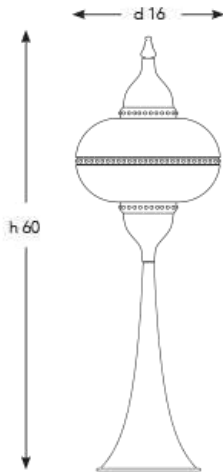

### Q-TDS-20

DIAMETER: 20 cm  
HEIGHT: 31 cm  
WEIGHT: 0.6 kg  
*\*1pc E14 size lightbulb needed.*

### Q-TDS-24

DIAMETER: 24 cm  
HEIGHT: 33 cm  
WEIGHT: 0.65 kg  
*\*1pc E14 size lightbulb needed.*

### Q-TDS-26

DIAMETER: 26 cm  
HEIGHT: 36 cm  
WEIGHT: 0.70 kg  
*\*1pc E14 size lightbulb needed.*

**Q-TMES-1**

DIAMETER: 16 cm  
 HEIGHT: 40 cm  
 WEIGHT: 12 kg

*\*1pc E14 size lightbulb needed.*

**Q-TMES-2**

DIAMETER: 16 cm  
 HEIGHT: 52 cm  
 WEIGHT: 14 kg

*\*1pc E14 size lightbulb needed.*

**Q-TMES-3**

DIAMETER: 16 cm  
 HEIGHT: 60 cm  
 WEIGHT: 16 kg

*\*1pc E14 size lightbulb needed.*

**Q-TMES-4**

DIAMETER: 16 cm  
 HEIGHT: 95 cm  
 WEIGHT: 18 kg