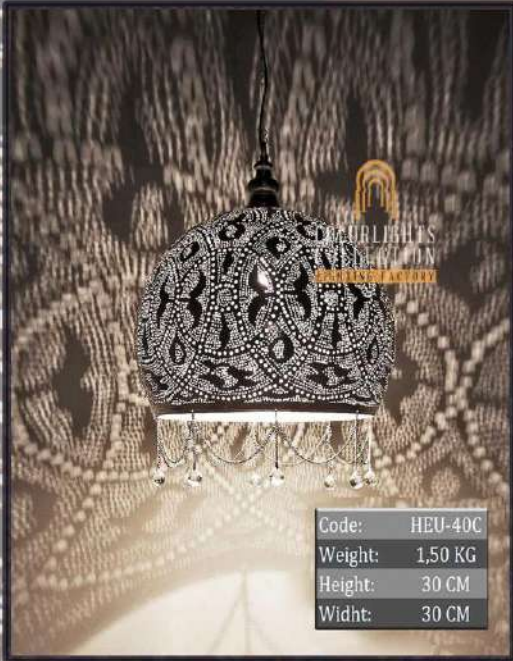

Code:	HEO-100
Weight:	5 KG
Height:	100 CM
Width:	90 CM

*Colorlights*  
Collection

*Colorlights*  
Collection

  
COLORLIGHTS  
COLLECTION  
LIGHTING FACTORY

*Colorlights*  
Collection

*Colorlights*  
Collection

*Colorlights*  
Collection

Code: HEQ-MEDIUM (GOLD)2  
 Weight: 0,60 KG  
 Height: 34 CM  
 Widht: 22 CM

COLORLIGHTS  
 COLLECTION  
 LIGHTING FACTORY

Code: HEQ-SMALL  
 Weight: 0,50 KG  
 Height: 30 CM  
 Widht: 20 CM

Code: HEQ-SMALL (ROSE)  
 Weight: 0,50 KG  
 Height: 30 CM  
 Widht: 20 CM

Code: HEQ-SMALL (GOLD)  
 Weight: 0,50 KG  
 Height: 30 CM  
 Widht: 20 CM

Colorlights  
 Collection

*Colorlights*  
Collection

*Colorlights*  
Collection