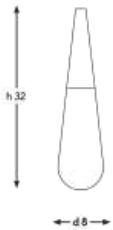

## Q-CUS+M-S50/13N

DIAMETER: 50 cm  
HEIGHT: 98 cm  
WEIGHT: 15 kg  
*\*13pcs E14 size lightbulbs needed.*

## CBS+M-S50/13D

DIAMETER: 50 cm

HEIGHT: 121 cm

WEIGHT: 20 kg

*\*13 pcs E14 size lightbulbs needed.*

x13

**Q - CAS + EM / 6**

DIAMETER: 50 cm  
 HEIGHT: 116 cm  
 WEIGHT: 10 kg  
*\*6 pcs E14 size lightbulbs needed.*

**Q - CGS + M - S50 / 16 I**

DIAMETER: 50 cm  
 HEIGHT: 125 cm  
 WEIGHT: 15 kg  
*\*16 pcs E14 size lightbulbs needed.*