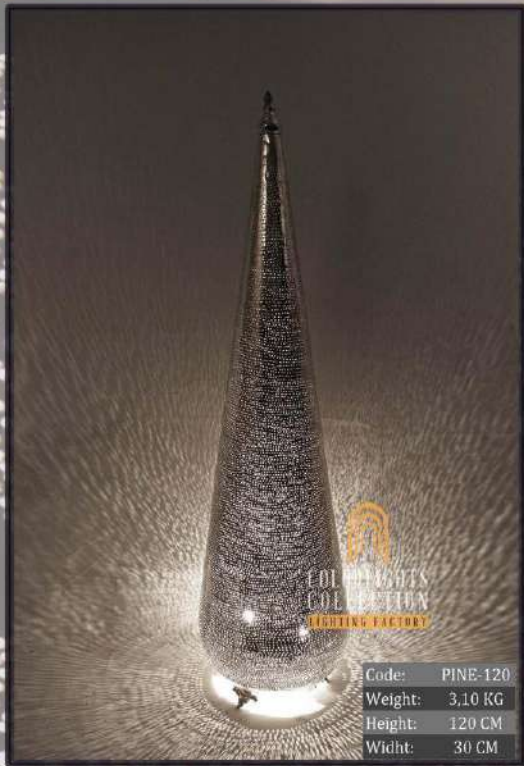

Colorlights
Collection