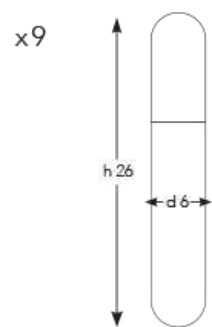

Q-CRS+Y-MIX/22

DIAMETER: 70 cm

HEIGHT: 150 cm

WEIGHT: 11 kg

*22pcs E14 size lightbulbs needed.