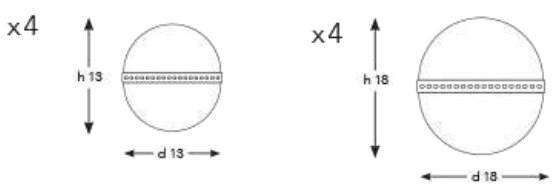

## Q-CFS-MIX-S50/10I

DIAMETER: 50 cm

HEIGHT: 165 cm

WEIGHT: 10.8 kg

*\*10 pcs E14 size lightbulbs needed.*

## Q-CYS-MIX-S50/16I

DIAMETER: 50 cm

HEIGHT: cm

WEIGHT: 12 kg

*\*16 pcs E14 size lightbulbs needed.*

x8

x4

x4

**Q-CUS-S50/13I**

DIAMETER: 50 cm  
 HEIGHT: 105 cm  
 WEIGHT: 10 kg  
 \*13 pcs E14 size lightbulbs needed.

**Q-CUS-MIX-S50/13I**

DIAMETER: 50 cm  
 HEIGHT: 135 cm  
 WEIGHT: 16 kg  
 \*8pcs E14, 5pcs E27 size lightbulbs needed.

**Q-CZS-MIX-S50/10I**

DIAMETER: 50 cm  
 HEIGHT: 135 cm  
 WEIGHT: 10 kg  
*\*10 pcs E14 size lightbulbs needed.*

**Q-CGS-MIX-S50/13I**

DIAMETER: 50 cm  
 HEIGHT: 135 cm  
 WEIGHT: 14 kg  
*\*13pcs E14 size lightbulbs needed.*