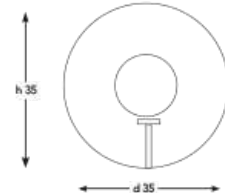

Q-WMCS-35

DIAMETER: 35 cm
HEIGHT: 21 cm
WEIGHT: 1.6 kg