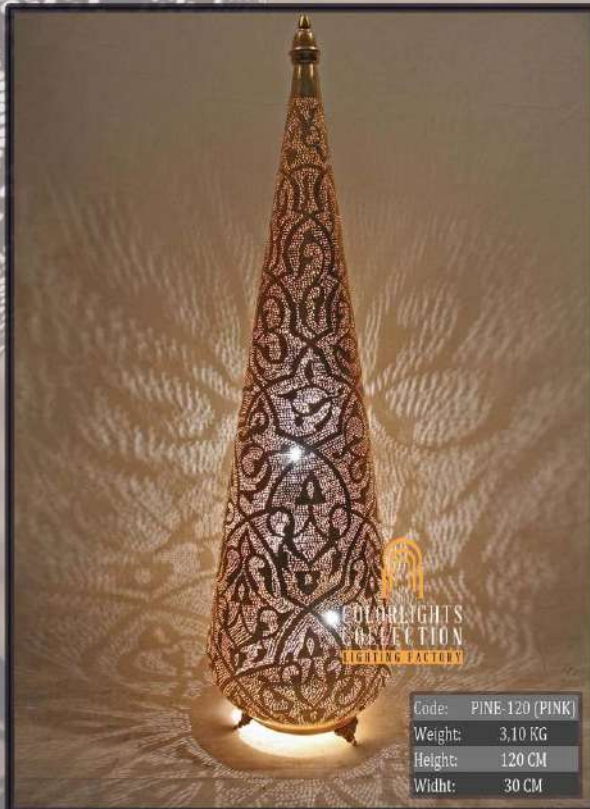

Colorlights
Collection