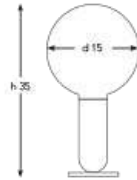

Q-TGS-15

DIAMETER: 15 cm
HEIGHT: 35 cm
WEIGHT: 14 kg
*1pc E14 size lightbulb needed