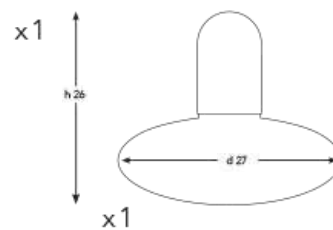

## SINGLE PENDANTS

Product selection of single hanging pendants to enlighten your environment. Feel free to combine different models and heights together.

**Q-HFS-25I**

DIAMETER: 25 cm  
 HEIGHT: 70 cm  
 DROP HEIGHT: 124 cm  
 WEIGHT: 190 kg  
*\*1pc E14 size lightbulb needed.*

**Q-HLS-H-30**

DIAMETER: 30 cm  
 HEIGHT: 95 cm  
 DROP HEIGHT: 65 cm  
 WEIGHT: 120 kg  
*\*1 pcs E27 size lightbulbs needed.*

## Q-HKS-E-27I

DIAMETER: 27 cm  
 HEIGHT: 26 cm  
 DROP HEIGHT: 95 cm  
 WEIGHT: 18 kg  
*\*1pc E14 size lightbulb needed.*

**Q-HES-M-35D**

DIAMETER: 27 cm  
 HEIGHT: 26 cm  
 DROP HEIGHT: 95 cm  
 WEIGHT: 2 kg  
*\*1pc E14 size lightbulb needed.*

**Q - H Z S - M - 1 8 N**

DIAMETER: 18 cm  
 HEIGHT: 36 cm  
 DROP HEIGHT: 95 cm  
 WEIGHT: 12 kg  
 \*1 pc E14 size lightbulb needed.