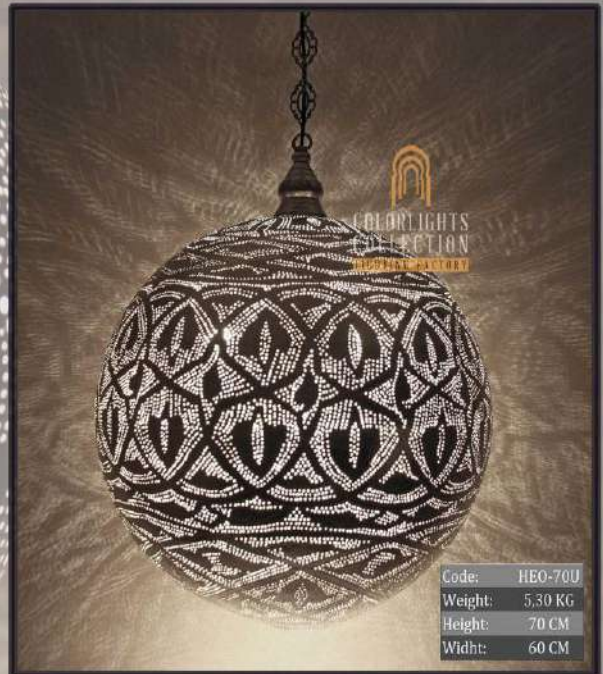

Code: HEO-50Y  
Weight: 1,30 KG  
Height: 50 CM  
Widht: 40 CM

Code: HEO-55R  
Weight: 3,80 KG  
Height: 55 CM  
Widht: 45 CM

*Colorlights*  
Collection

*Colorlights*  
Collection

Code:	HEO-60Q
Weight:	1,20 KG
Height:	55 CM
Widht:	50 CM

Code:	HEO-60Y
Weight:	3,20 KG
Height:	60 CM
Widht:	50 CM

Code:	HEO-60T
Weight:	3,20 KG
Height:	60 CM
Widht:	50 CM

*Colorlights*  
Collection

*Colorlights*  
 Collection

*Colorlights*  
Collection

*Colorlights*  
Collection

*Colorlights*  
Collection

*Colorlights*  
Collection

COLORLIGHTS  
COLLECTION  
LIGHTING FACTORY

Code: HEO-75S  
Weight: 5,80 KG  
Height: 80 CM  
Widht: 65 CM

COLORLIGHTS  
COLLECTION  
LIGHTING FACTORY