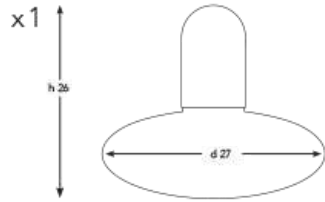

**Q-HLS-H-30**

DIAMETER: 30 cm  
 HEIGHT: 95 cm  
 DROP HEIGHT: 65 cm  
 WEIGHT: 120 kg  
*\*1 pcs E27 size lightbulbs needed.*

## Q-HKS-E-27I

DIAMETER: 27 cm  
 HEIGHT: 26 cm  
 DROP HEIGHT: 95 cm  
 WEIGHT: 18 kg  
*\*1pc E14 size lightbulb needed.*

# Q-HKS-E-27I

DIAMETER: 27 cm  
HEIGHT: 26 cm  
DROP HEIGHT: 95 cm  
WEIGHT: 18 kg  
*\*1pc E14 size lightbulb needed*

**Q-HGS-M-22N**

DIAMETER: 22 cm  
 HEIGHT: 34 cm  
 DROP HEIGHT: 95 cm  
 WEIGHT: 12 kg  
*\*1 pc E14 size lightbulb needed.*

**Q-HES-M-35D**

DIAMETER: 27 cm  
 HEIGHT: 26 cm  
 DROP HEIGHT: 95 cm  
 WEIGHT: 2 kg  
*\*1pc E14 size lightbulb needed.*

**Q - H Z S - M - 1 8 N**

DIAMETER: 18 cm  
 HEIGHT: 36 cm  
 DROP HEIGHT: 95 cm  
 WEIGHT: 12 kg  
 \*1 pc E14 size lightbulb needed.