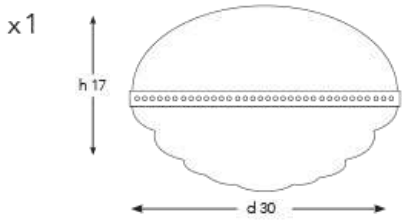

## SINGLE PENDANTS

Product selection of single hanging pendants to enlighten your environment. Feel free to combine different models and heights together.

**Q-HFS-25I**

DIAMETER: 25 cm  
 HEIGHT: 70 cm  
 DROP HEIGHT: 124 cm  
 WEIGHT: 190 kg  
*\*1pc E14 size lightbulb needed.*

**Q-HLS-H-30**

DIAMETER: 30 cm  
 HEIGHT: 95 cm  
 DROP HEIGHT: 65 cm  
 WEIGHT: 120 kg  
*\*1 pcs E27 size lightbulbs needed.*

**Q-HES-M-35D**

DIAMETER: 27 cm  
 HEIGHT: 26 cm  
 DROP HEIGHT: 95 cm  
 WEIGHT: 2 kg  
*\*1pc E14 size lightbulb needed.*

**Q - H Z S - M - 1 8 N**

DIAMETER: 18 cm  
 HEIGHT: 36 cm  
 DROP HEIGHT: 95 cm  
 WEIGHT: 12 kg  
 \*1 pc E14 size lightbulb needed.