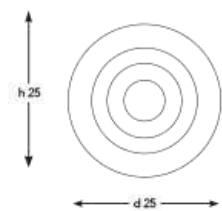

Q-WLS-25

DIAMETER: 25 cm

WIDTH: 15 cm

WEIGHT: 18 kg

*1pc E27 size lightbulb needed.