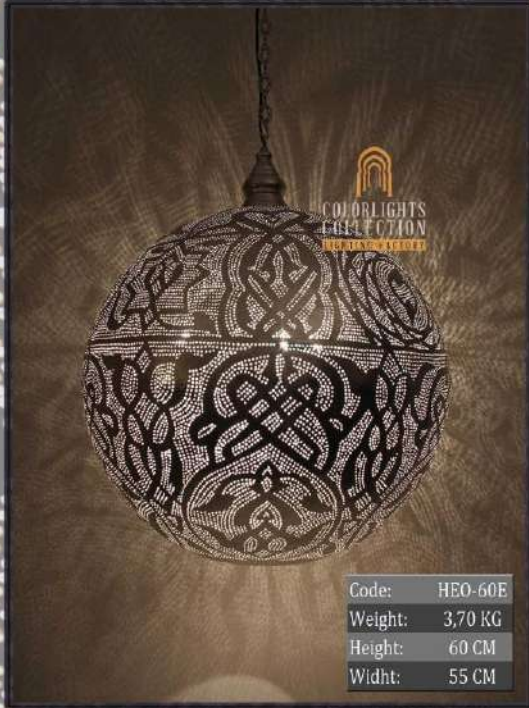

*Colorlights*  
 Collection

*Colorlights*  
Collection

*Colorlights*  
Collection

*Colorlights*  
Collection

Code: HEO-50Q  
 Weight: 1,10 KG  
 Height: 45 CM  
 Widht: 40 CM

Code: HEO-45R  
 Weight: 1,90 KG  
 Height: 45 CM  
 Widht: 35 CM

Code: HEO-45B  
 Weight: 2,80 KG  
 Height: 50 CM  
 Widht: 35 CM

Code: HEO-50KE  
 Weight: 3 KG  
 Height: 50 CM  
 Widht: 40 CM

*Colorlights*  
 Collection

*Colorlights*  
Collection

Code: HEO-50G  
Weight: 1,70 KG  
Height: 50 CM  
Widht: 40 CM

Code: HEO-50Y  
Weight: 1,30 KG  
Height: 50 CM  
Widht: 40 CM

Code: HEO-55R  
Weight: 3,80 KG  
Height: 55 CM  
Widht: 45 CM

*Colorlights*  
Collection

*Colorlights*  
Collection

Code:	HEO-60Q
Weight:	1,20 KG
Height:	55 CM
Widht:	50 CM

Code:	HEO-60Y
Weight:	3,20 KG
Height:	60 CM
Widht:	50 CM

Code:	HEO-60T
Weight:	3,20 KG
Height:	60 CM
Widht:	50 CM

*Colorlights*  
Collection

*Colorlights*  
 Collection

*Colorlights*  
Collection

*Colorlights*  
Collection