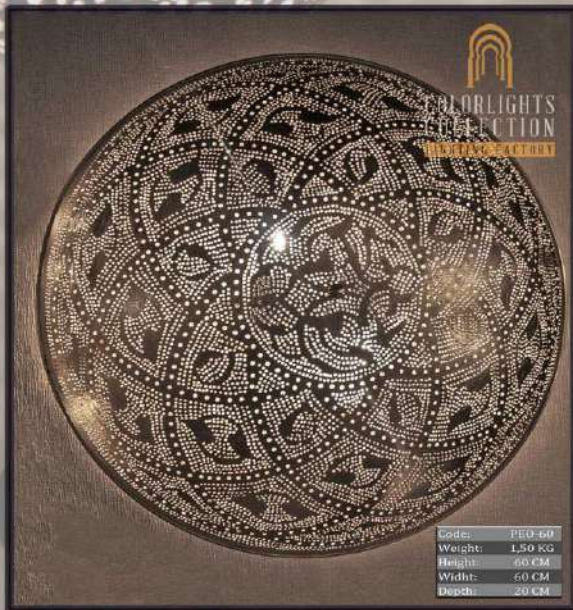

Code:	WEO-35
Weight:	0.50 KG
Height:	35 CM
Width:	35 CM
Depth:	10 CM

COLORLIGHTS  
COLLECTION  
LIGHTING FACTORY

Code:	WEO-35S
Weight:	0.50 KG
Height:	35 CM
Width:	15 CM
Depth:	8 CM

*Colorlights*  
Collection

*Colorlights*  
Collection

Code: PRO-58  
 Weight: 1 KG  
 Height: 40 CM  
 Width: 40 CM  
 Depth: 15 CM

Code: PRO-59  
 Weight: 1 KG  
 Height: 50 CM  
 Width: 50 CM  
 Depth: 15 CM

Code: PRO-60  
 Weight: 1,50 KG  
 Height: 60 CM  
 Width: 60 CM  
 Depth: 20 CM

*Colorlights*  
 Collection

*Colorlights*  
Collection

*Colorlights*  
Collection

*Colorlights*  
Collection

Code: HEO-50Q  
 Weight: 1,10 KG  
 Height: 45 CM  
 Widht: 40 CM

Code: HEO-45R  
 Weight: 1,90 KG  
 Height: 45 CM  
 Widht: 35 CM