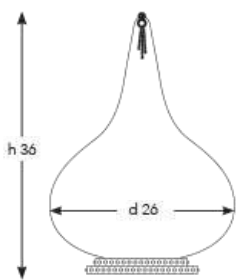

### Q-TDS-15

DIAMETER: 15 cm  
HEIGHT: 23 cm  
WEIGHT: 0.5 kg  
*\*1pc E14 size lightbulb needed.*

### Q-TDS-20

DIAMETER: 20 cm  
HEIGHT: 31 cm  
WEIGHT: 0.6 kg  
*\*1pc E14 size lightbulb needed.*

### Q-TDS-24

DIAMETER: 24 cm  
HEIGHT: 33 cm  
WEIGHT: 0.65 kg  
*\*1pc E14 size lightbulb needed.*

### Q-TDS-26

DIAMETER: 26 cm  
HEIGHT: 36 cm  
WEIGHT: 0.70 kg  
*\*1pc E14 size lightbulb needed.*

**Q-TMES-1**

DIAMETER: 16 cm  
 HEIGHT: 40 cm  
 WEIGHT: 12 kg

*\*1pc E14 size lightbulb needed.*

**Q-TMES-2**