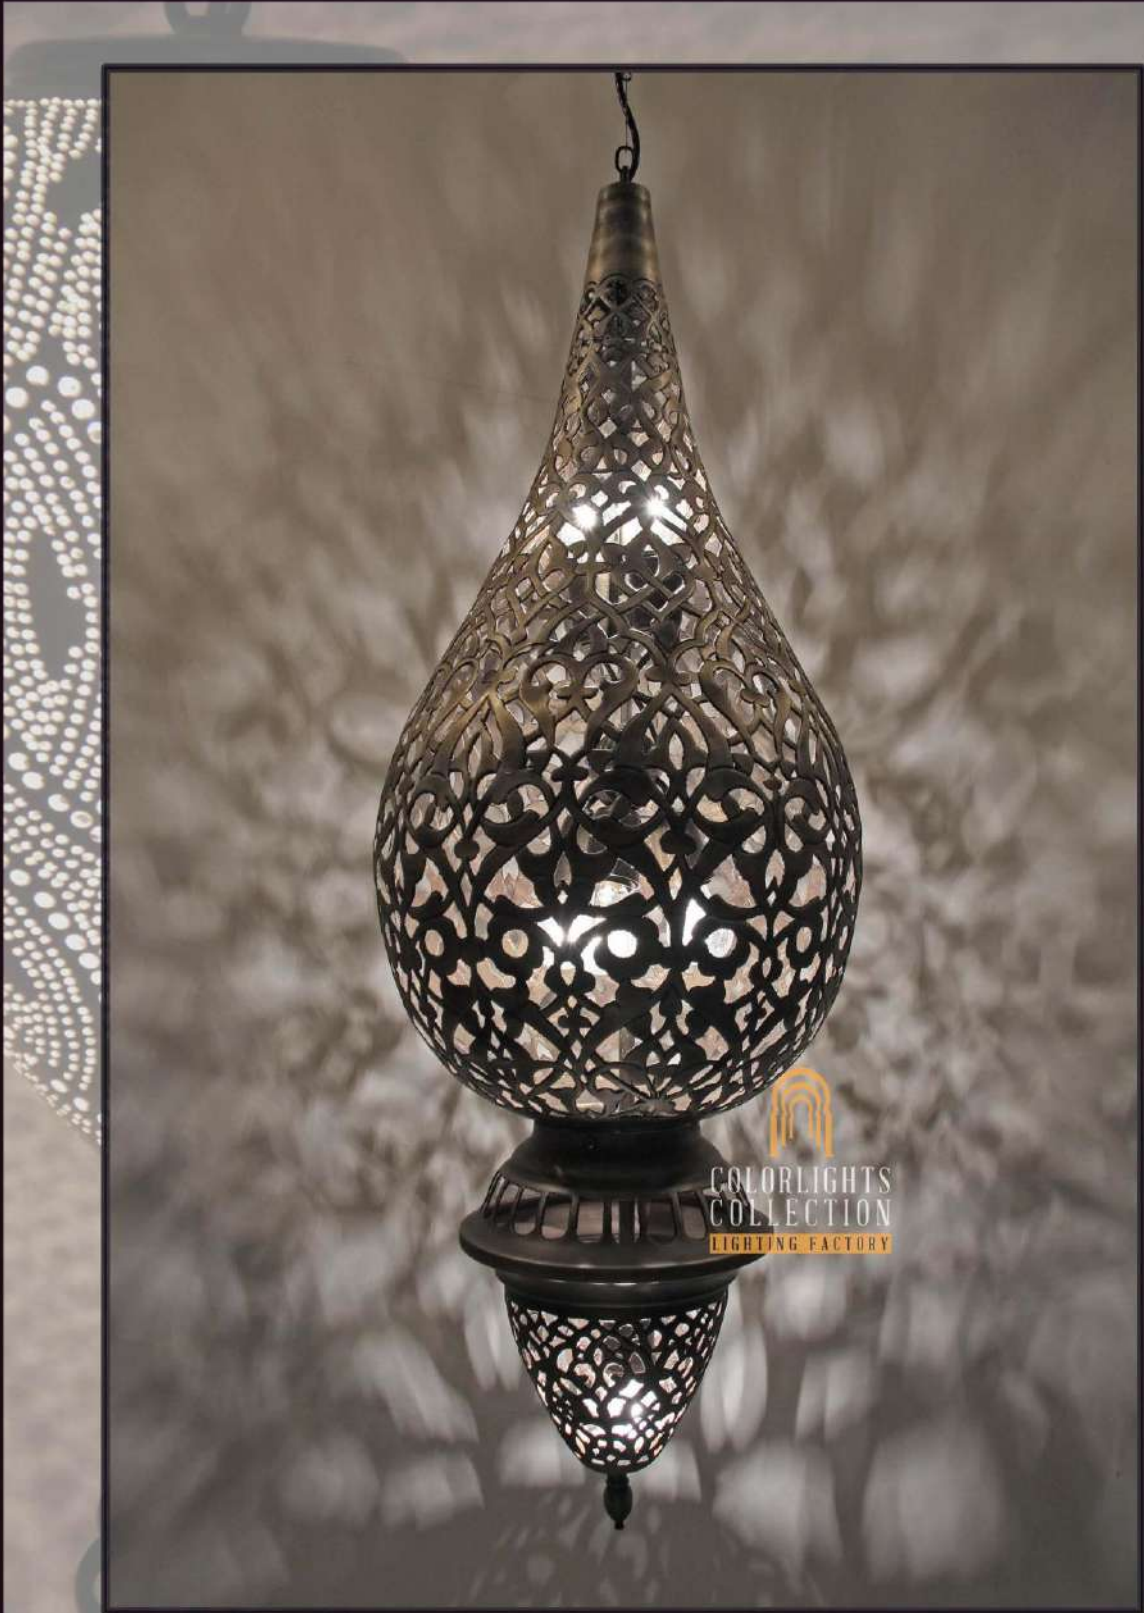

Code: HEO-80W  
Weight: 5 KG  
Height: 80 CM  
Widht: 70 CM

COLORLIGHTS  
COLLECTION  
LIGHTING FACTORY

Code: HEO-80  
Weight: 6,50 KG  
Height: 75 CM  
Widht: 70 CM

*Colorlights*  
Collection

Code:	HEO-80S
Weight:	5 KG
Height:	80 CM
Width:	70 CM

Code:	HEO-100
Weight:	5 KG
Height:	100 CM
Width:	90 CM

*Colorlights*  
Collection

*Colorlights*  
Collection

  
COLORLIGHTS  
COLLECTION  
LIGHTING FACTORY

*Colorlights*  
Collection

*Colorlights*  
Collection