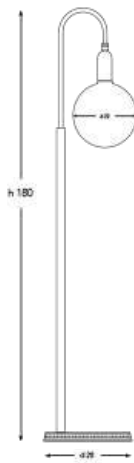

DIAMETER: 26 cm  
 HEIGHT: 140 cm  
 WEIGHT: 710 kg  
*\*5pcs E14 size lightbulbs needed*

**Q-FMES-16S/7T**

DIAMETER: 26 cm  
 HEIGHT: 170 cm  
 WEIGHT: 13.5 kg  
*\*7pcs E14 size lightbulbs needed*

**Q-FMES-16C/9T**

DIAMETER: 36 cm  
 HEIGHT: 180 cm  
 WEIGHT: 15 kg  
*\*9pcs E14 size lightbulbs needed*

**Q - FAS + G / 6**

DIAMETER: 28 cm  
 HEIGHT: 190 cm  
 WEIGHT: 94 kg  
*\*5pcs E14 size lightbulbs needed*

**Q - FXS - 16 Z**

DIAMETER: 28 cm  
 HEIGHT: 180 cm  
 WEIGHT: 78 kg  
*\*1pc E14 size lightbulb needed*

**Q-FXS-22G**

DIAMETER: 28 cm  
 HEIGHT: 180 cm  
 WEIGHT: 77 kg  
*\*1pc E14 size lightbulb needed.*

**Q-FXG-22OG**

DIAMETER: 28 cm  
 HEIGHT: 180 cm  
 WEIGHT: 77 kg  
*\*1pc E14 size lightbulb needed.*