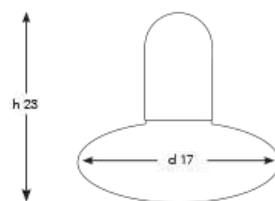

## Q-CES+M-S50/13T

DIAMETER: 50 cm

HEIGHT: 110 cm

WEIGHT: 18 kg

*\*13pcs E14 size lightbulbs needed.*

x13

## Q-CUS+M-S50/13N

DIAMETER: 50 cm  
HEIGHT: 98 cm  
WEIGHT: 15 kg  
*\*13pcs E14 size lightbulbs needed.*

## CBS+M-S50/13D

DIAMETER: 50 cm

HEIGHT: 121 cm

WEIGHT: 20 kg

*\*13 pcs E14 size lightbulbs needed.*

x13

**Q - CAS + EM / 6**

DIAMETER: 50 cm  
 HEIGHT: 116 cm  
 WEIGHT: 10 kg  
*\*6 pcs E14 size lightbulbs needed.*