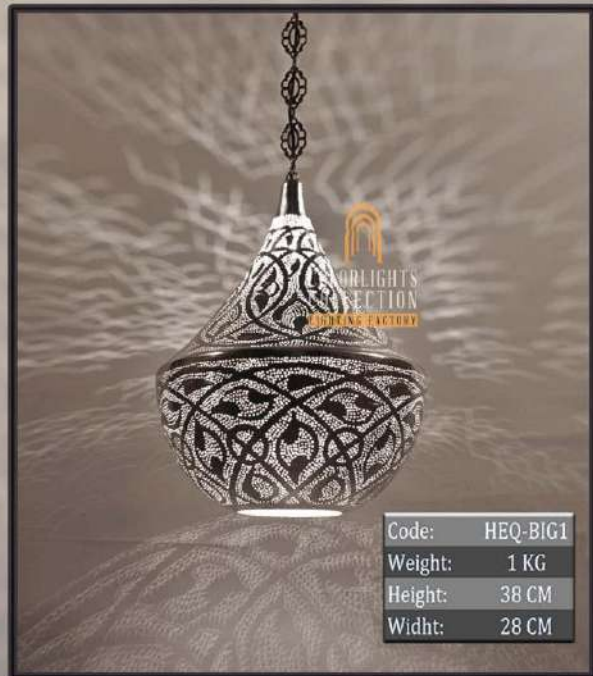

Code: HEO-80W  
Weight: 5 KG  
Height: 80 CM  
Widht: 70 CM

COLORLIGHTS  
COLLECTION  
LIGHTING FACTORY

Code: HEO-80  
Weight: 6,50 KG  
Height: 75 CM  
Widht: 70 CM

*Colorlights*  
Collection

Code:	HEO-80S
Weight:	5 KG
Height:	80 CM
Width:	70 CM

Code:	HEO-100
Weight:	5 KG
Height:	100 CM
Width:	90 CM

*Colorlights*  
Collection

*Colorlights*  
Collection

  
COLORLIGHTS  
COLLECTION  
LIGHTING FACTORY

*Colorlights*  
Collection

*Colorlights*  
Collection

*Colorlights*  
Collection

Code: HEQ-MEDIUM (GOLD)2  
 Weight: 0,60 KG  
 Height: 34 CM  
 Widht: 22 CM

COLORLIGHTS  
 COLLECTION  
 LIGHTING FACTORY

Code: HEQ-SMALL  
 Weight: 0,50 KG  
 Height: 30 CM  
 Widht: 20 CM

Code: HEQ-SMALL (ROSE)  
 Weight: 0,50 KG  
 Height: 30 CM  
 Widht: 20 CM

Code: HEQ-SMALL (GOLD)  
 Weight: 0,50 KG  
 Height: 30 CM  
 Widht: 20 CM

Colorlights  
 Collection

*Colorlights*  
Collection

*Colorlights*  
Collection