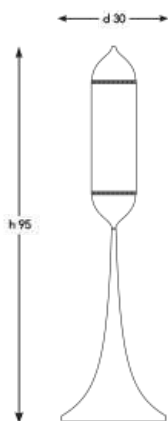

Q-TQS-30

DIAMETER: 30 cm

HEIGHT: 95 cm

WEIGHT: 3 kg

*1pc E27 size lightbulb needed.