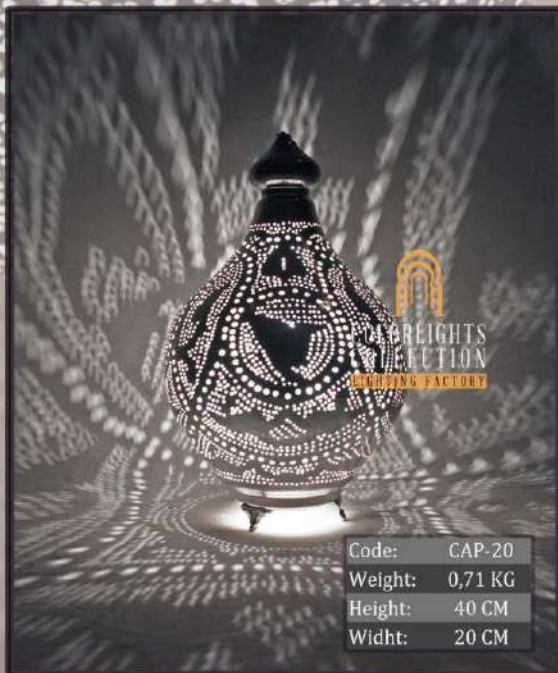

Code:	HEQ-XL (BLACK)
Weight:	2 KG
Height:	50 CM
Width:	40 CM

Code:	HEY-40 (BLACK)
Weight:	0,90 KG
Height:	40 CM
Width:	30 CM

  
**COLORLIGHTS**  
 COLLECTION  
 LIGHTING FACTORY

Code:	HES-85R
Weight:	2,30 KG
Height:	85 CM
Width:	15 CM

Code:	HES-85
Weight:	2,30 KG
Height:	85 CM
Width:	15 CM

Code:	HES-85RS (GOLD)
Weight:	2,30 KG
Height:	85 CM
Width:	15 CM

*Colorlights*  
Collection

Colorlights  
Collection

Code: CUBE-35  
 Weight: 0,80 KG  
 Height: 40 CM  
 Widht: 25 CM

Code: CAP-20  
 Weight: 0,71 KG  
 Height: 40 CM  
 Widht: 20 CM

Code: CAP-20R  
 Weight: 0,71 KG  
 Height: 40 CM  
 Widht: 20 CM

*Colorlights*  
 Collection

Code: TEO-30  
 Weight: 0,70 KG  
 Height: 30 CM  
 Widht: 27 CM

Code: TEO-32  
 Weight: 0,50 KG  
 Height: 25 CM  
 Widht: 22 CM

Code: TEO-35Y  
 Weight: 0,50 KG  
 Height: 30 CM  
 Widht: 25 CM

*Colorlights*  
 Collection

*Colorlights*  
Collection

Code: TEO-35L  
 Weight: 0,90 KG  
 Height: 28 CM  
 Widht: 25 CM