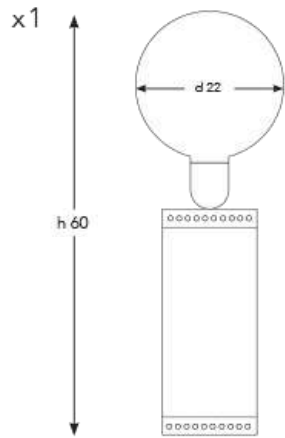

Q - TKS - 22

DIAMETER: 15 cm

HEIGHT: 54 cm

WEIGHT: 2 kg

*1 pcs E14 size lightbulbs needed

Q - TKS - 18

DIAMETER: 18 cm

HEIGHT: 60 cm

WEIGHT: 2.5 kg

*1 pcs E14 size lightbulbs needed