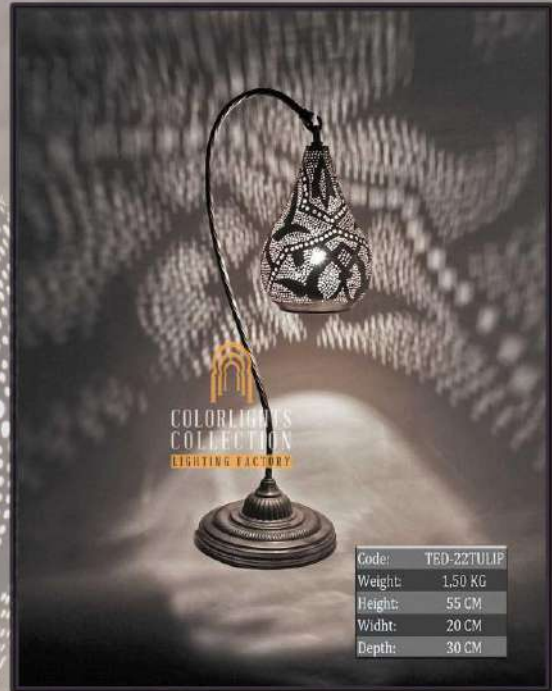

Code: FEA-30A  
Weight: 0,50 KG  
Height: 30 CM  
Widht: 20 CM

Code: FEA-30B  
Weight: 0,50 KG  
Height: 30 CM  
Widht: 20 CM

Code: TEA-45  
Weight: 1,90 KG  
Height: 50 CM  
Widht: 35 CM

*Colorlights*  
Collection

Code: TEO-E35  
 Weight: 0,30 KG  
 Height: 30 CM  
 Widht: 22 CM

Code: EGG-40  
 Weight: 0,70 KG  
 Height: 30 CM  
 Widht: 20 CM

Code: EGG-25R  
 Weight: 0,45 KG  
 Height: 22 CM  
 Widht: 15 CM

Code: EGG-25H  
 Weight: 0,45 KG  
 Height: 22 CM  
 Widht: 15 CM

Code: EGG-25T  
 Weight: 0,45 KG  
 Height: 22 CM  
 Widht: 15 CM

*Colorlights*  
 Collection

*Colorlights*  
Collection

*Colorlights*  
Collection

Code: TES-85  
 Weight: 2,30 KG  
 Height: 85 CM  
 Widht: 15 CM

Code: TES-85R  
 Weight: 2,30 KG  
 Height: 85 CM  
 Widht: 15 CM

Code: TES-85RS (GOLD)  
 Weight: 2,30 KG  
 Height: 85 CM  
 Widht: 15 CM

*Colorlights*  
 Collection

*Colorlights*  
Collection

Code: STC-70H  
 Weight: 2 KG  
 Height: 70 CM  
 Width: 22 CM