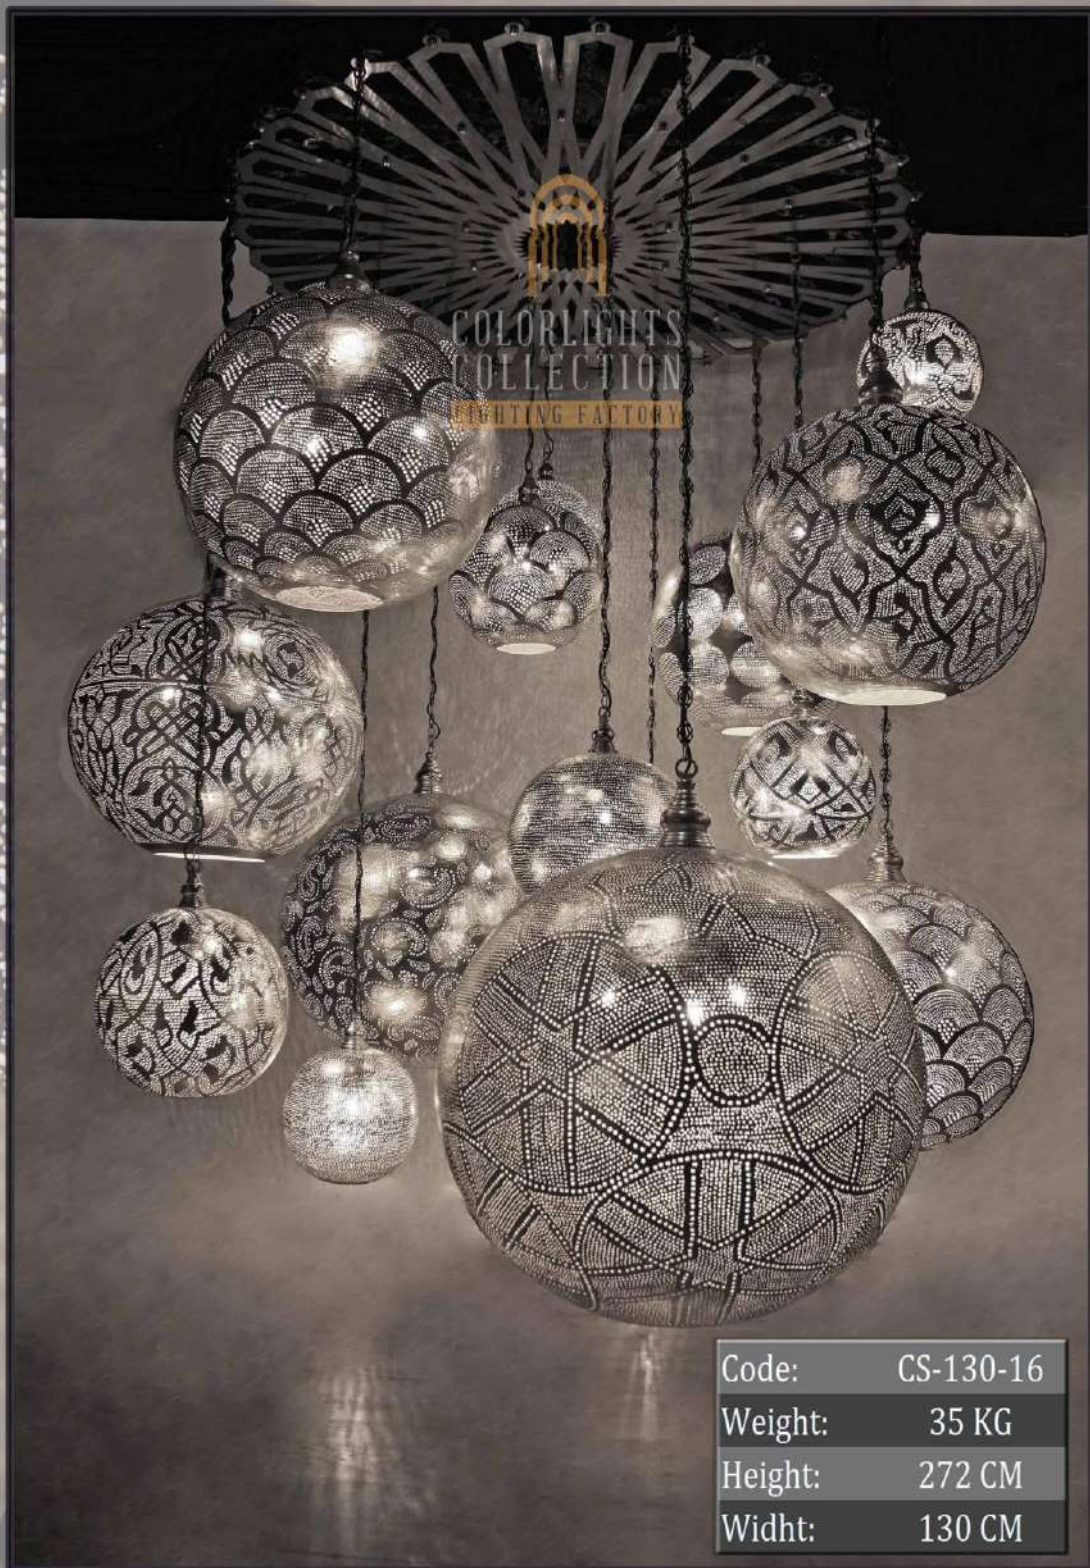

*Colorlights*  
Collection

*Colorlights*  
Collection

*Colorlights*  
Collection

*Colorlights*  
Collection

*Colorlights*  
Collection

  
**COLORLIGHTS**  
**COLLECTION**  
 LIGHTING FACTORY

Code:	CS-50-9
Weight:	15 KG
Height:	180 CM
Width:	50 CM

  
**COLORLIGHTS**  
**COLLECTION**  
 LIGHTING FACTORY

Code:	CS-50-9 (2)
Weight:	16 CM
Height:	210 CM
Width:	50 CM

*Colorlights*  
 Collection

*Colorlights*  
Collection

  
COLORLIGHTS  
COLLECTION  
LIGHTING FACTORY

Code:	CS-130-15
Weight:	34 KG
Height:	270 CM
Widht:	130 CM

*Colorlights*  
Collection

COLORLIGHTS  
COLLECTION  
LIGHTING FACTORY

Code:	CS-130-16
Weight:	35 KG
Height:	272 CM
Widht:	130 CM

*Colorlights*  
Collection