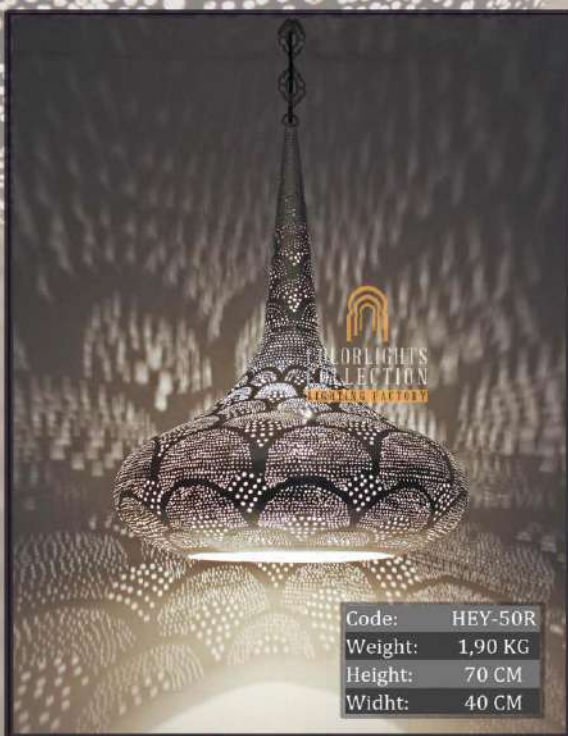

Colorlights
Collection