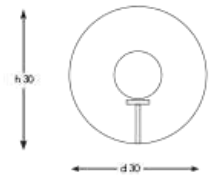

Q-WMCS-30

DIAMETER: 30 cm
HEIGHT: 18 cm
WEIGHT: 1.4 kg