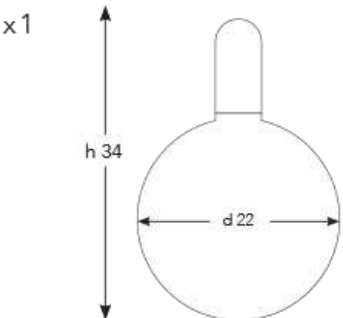

## Q-HKS-E-27I

DIAMETER: 27 cm  
 HEIGHT: 26 cm  
 DROP HEIGHT: 95 cm  
 WEIGHT: 18 kg  
*\*1pc E14 size lightbulb needed.*

# Q-HKS-E-27I

DIAMETER: 27 cm  
HEIGHT: 26 cm  
DROP HEIGHT: 95 cm  
WEIGHT: 18 kg  
*\*1pc E14 size lightbulb needed*

**Q-HGS-M-22N**

DIAMETER: 22 cm  
 HEIGHT: 34 cm  
 DROP HEIGHT: 95 cm  
 WEIGHT: 12 kg  
*\*1 pc E14 size lightbulb needed.*

**Q-HES-M-35D**

DIAMETER: 27 cm  
 HEIGHT: 26 cm  
 DROP HEIGHT: 95 cm  
 WEIGHT: 2 kg  
*\*1pc E14 size lightbulb needed.*

**Q - H Z S - M - 1 8 N**

DIAMETER: 18 cm  
 HEIGHT: 36 cm  
 DROP HEIGHT: 95 cm  
 WEIGHT: 12 kg  
 \*1 pc E14 size lightbulb needed.

**Q - H U S - M - 3 0 N**

DIAMETER: 30 cm  
 HEIGHT: 17 cm  
 DROP HEIGHT: 75 cm  
 WEIGHT: 3 kg  
 \*1pc E27 size lightbulb needed.