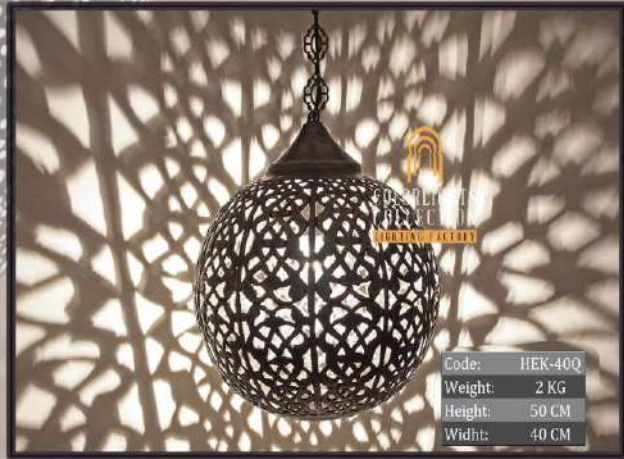

Code: HEO-80W  
Weight: 5 KG  
Height: 80 CM  
Widht: 70 CM

COLORLIGHTS  
COLLECTION  
LIGHTING FACTORY

Code: HEO-80  
Weight: 6,50 KG  
Height: 75 CM  
Widht: 70 CM

*Colorlights*  
Collection

Code:	HEO-80S
Weight:	5 KG
Height:	80 CM
Width:	70 CM

Code:	HEO-100
Weight:	5 KG
Height:	100 CM
Width:	90 CM

*Colorlights*  
Collection

*Colorlights*  
Collection

  
COLORLIGHTS  
COLLECTION  
LIGHTING FACTORY

*Colorlights*  
Collection

*Colorlights*  
Collection