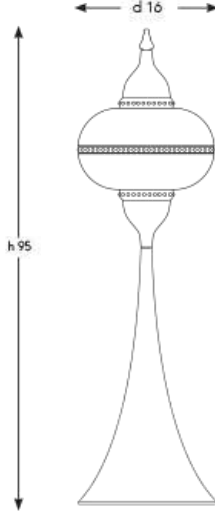

Q-TMES-4

DIAMETER: 16 cm
HEIGHT: 95 cm
WEIGHT: 18 kg

*1pc E14 size lightbulb needed.