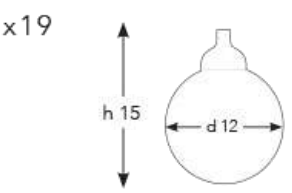

## Q-CQS-S50/4N

DIAMETER: 50 cm

HEIGHT: 130 cm

WEIGHT: 10 kg

*\*4pcs E14 size lightbulbs needed.*

## Q-CQS-S50/16T

DIAMETER: 50 cm

HEIGHT: 150 cm

WEIGHT: 16 kg

*\*16pcs E14 size lightbulbs needed.*

**Q-CS+HEO-S50/19T**

DIAMETER: 50 cm  
 HEIGHT: 124 cm  
 WEIGHT: 15 kg  
*\*19 pcs E14 size lightbulbs needed*

**Q-CS-HED-S50/13T**

DIAMETER: 50 cm  
 HEIGHT: 115 cm  
 WEIGHT: 12 kg  
*\*13pcs E14 size lightbulbs needed.*

COLORLIGHTS  
COLLECTION  
LIGHTING FACTORY

COLORLIGHTS  
COLLECTION  
LIGHTING FACTORY

**Q-CSC-P60/7T**