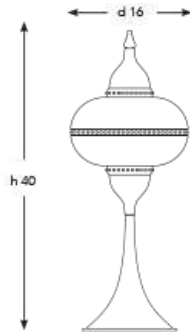

### Q-TDS-20

DIAMETER: 20 cm  
HEIGHT: 31 cm  
WEIGHT: 0.6 kg  
*\*1pc E14 size lightbulb needed.*

### Q-TDS-24

DIAMETER: 24 cm  
HEIGHT: 33 cm  
WEIGHT: 0.65 kg  
*\*1pc E14 size lightbulb needed.*

### Q-TDS-26

DIAMETER: 26 cm  
HEIGHT: 36 cm  
WEIGHT: 0.70 kg  
*\*1pc E14 size lightbulb needed.*

**Q-TMES-1**

DIAMETER: 16 cm  
 HEIGHT: 40 cm  
 WEIGHT: 12 kg

*\*1pc E14 size lightbulb needed.*

**Q-TMES-2**

DIAMETER: 16 cm  
 HEIGHT: 52 cm  
 WEIGHT: 14 kg

*\*1pc E14 size lightbulb needed.*

**Q-TMES-3**

DIAMETER: 16 cm  
 HEIGHT: 60 cm  
 WEIGHT: 16 kg

*\*1pc E14 size lightbulb needed.*

**Q-TMES-4**

DIAMETER: 16 cm  
 HEIGHT: 95 cm  
 WEIGHT: 18 kg