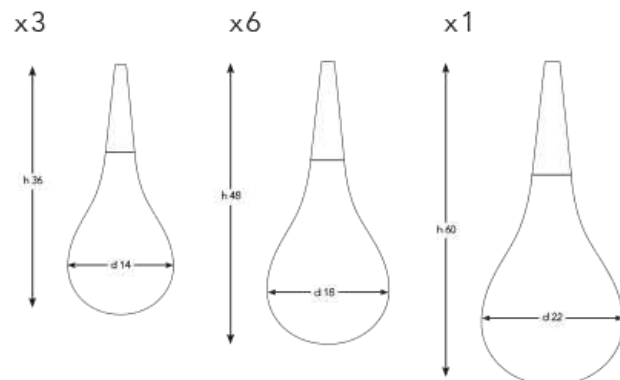

**Q-HES-M-35D**

DIAMETER: 27 cm  
 HEIGHT: 26 cm  
 DROP HEIGHT: 95 cm  
 WEIGHT: 2 kg  
*\*1pc E14 size lightbulb needed.*

**Q - H Z S - M - 1 8 N**

DIAMETER: 18 cm  
 HEIGHT: 36 cm  
 DROP HEIGHT: 95 cm  
 WEIGHT: 12 kg  
 \*1 pc E14 size lightbulb needed.

**Q - H U S - M - 3 0 N**

DIAMETER: 30 cm  
 HEIGHT: 17 cm  
 DROP HEIGHT: 75 cm  
 WEIGHT: 3 kg  
 \*1pc E27 size lightbulb needed.

## Q-CBS-MIX-S50/16I

DIAMETER: 50 cm

HEIGHT: 146 cm

WEIGHT: 13,50 kg

*\*16 pcs E14 size lightbulbs needed*

## Q-CTS-MIX-S50/10I

DIAMETER: 50 cm

HEIGHT: 138 cm

WEIGHT: 12 kg

*\*10 pcs E14 size lightbulbs needed*