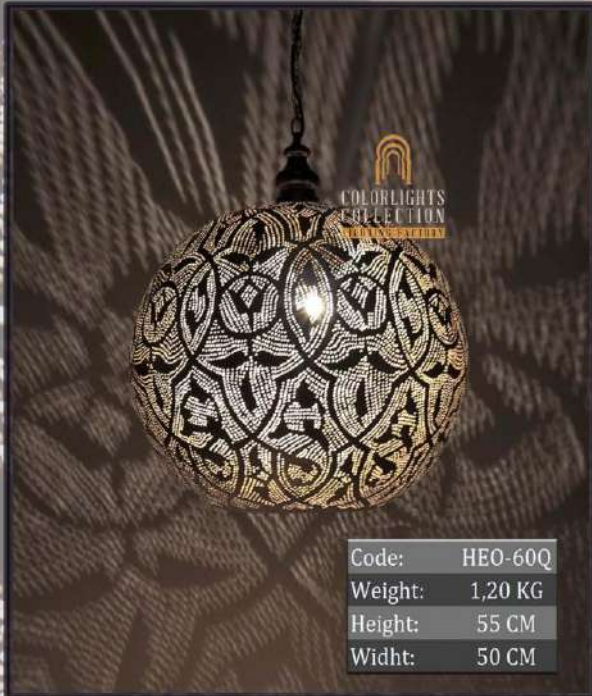

*Colorlights*  
 Collection

*Colorlights*  
Collection

*Colorlights*  
Collection

*Colorlights*  
Collection

Code: HEO-50Q  
 Weight: 1,10 KG  
 Height: 45 CM  
 Widht: 40 CM

Code: HEO-45R  
 Weight: 1,90 KG  
 Height: 45 CM  
 Widht: 35 CM

Code: HEO-45B  
 Weight: 2,80 KG  
 Height: 50 CM  
 Widht: 35 CM

Code: HEO-50KE  
 Weight: 3 KG  
 Height: 50 CM  
 Widht: 40 CM

*Colorlights*  
 Collection

*Colorlights*  
Collection

Code: HEO-50G  
Weight: 1,70 KG  
Height: 50 CM  
Widht: 40 CM

Code: HEO-50Y  
Weight: 1,30 KG  
Height: 50 CM  
Widht: 40 CM

Code: HEO-55R  
Weight: 3,80 KG  
Height: 55 CM  
Widht: 45 CM

*Colorlights*  
Collection

*Colorlights*  
Collection

Code:	HEO-60Q
Weight:	1,20 KG
Height:	55 CM
Widht:	50 CM

Code:	HEO-60Y
Weight:	3,20 KG
Height:	60 CM
Widht:	50 CM

Code:	HEO-60T
Weight:	3,20 KG
Height:	60 CM
Widht:	50 CM

*Colorlights*  
Collection

*Colorlights*  
 Collection

*Colorlights*  
Collection

*Colorlights*  
Collection