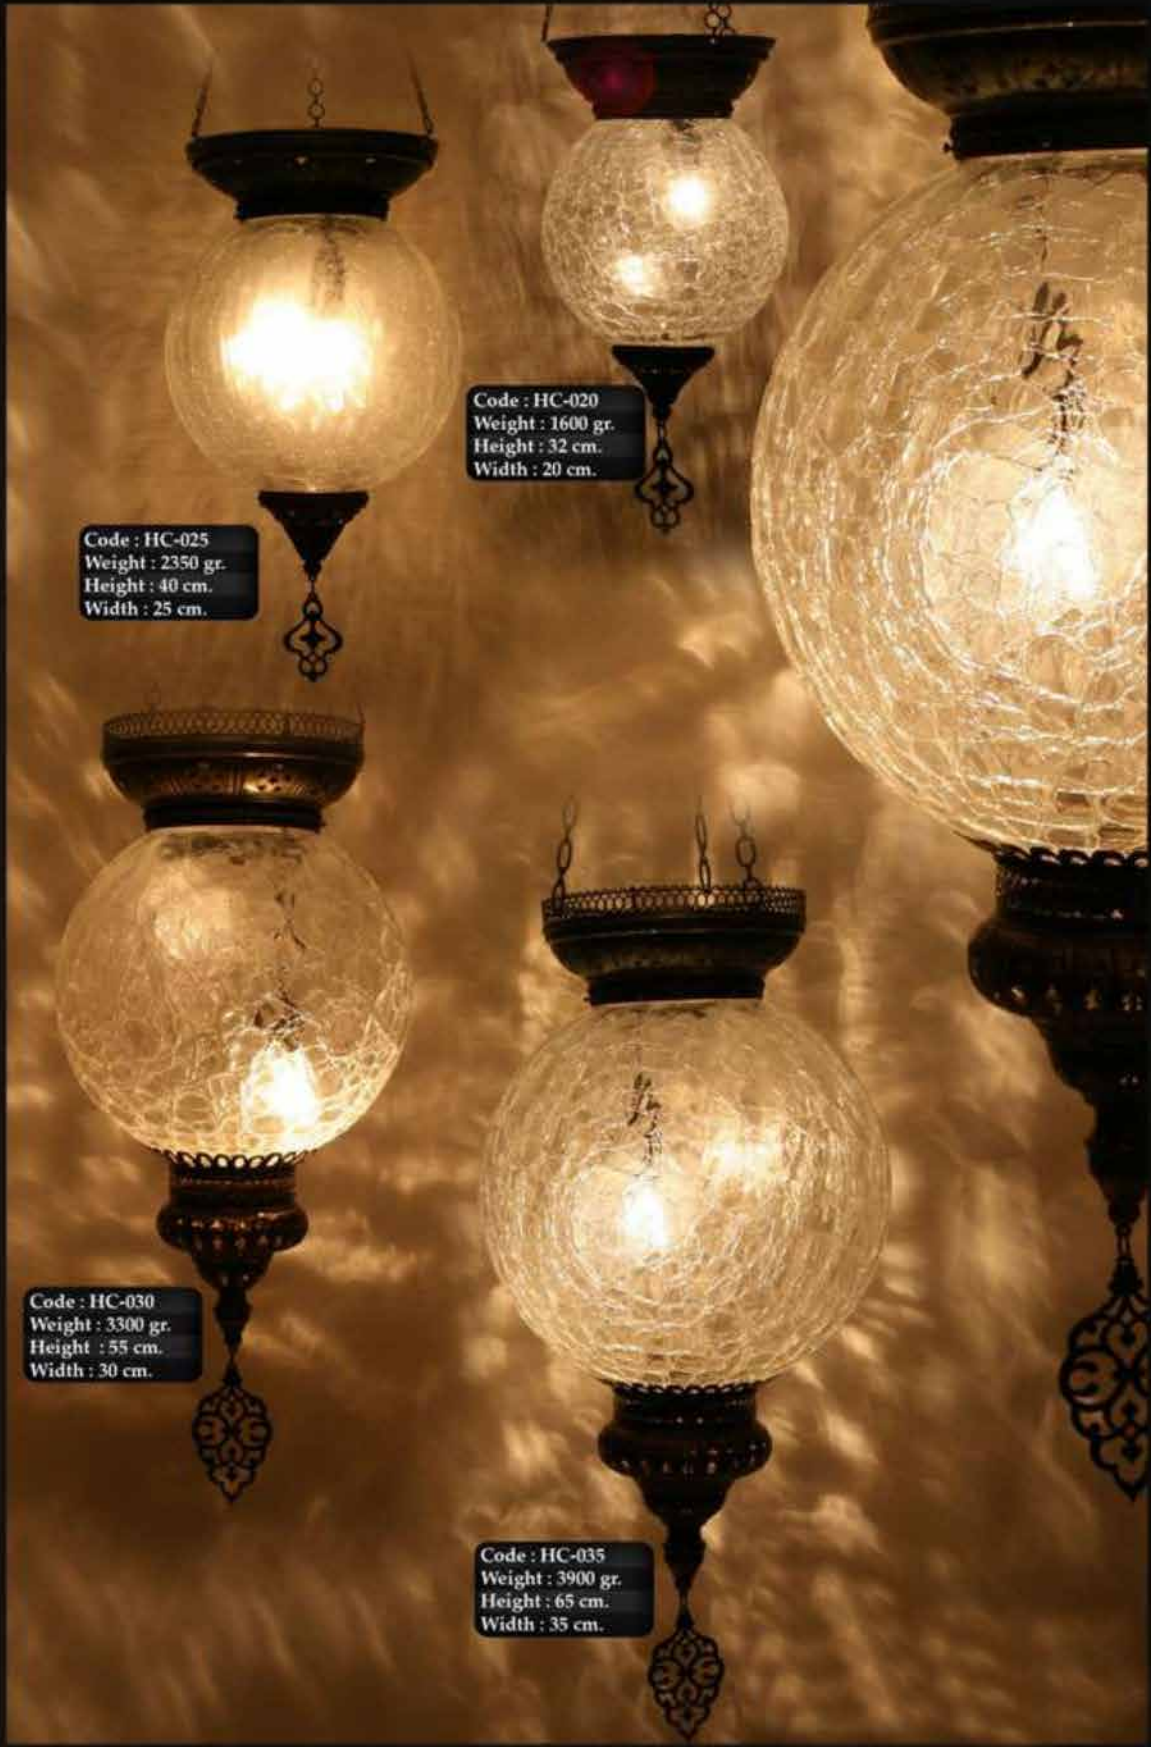

So if you're looking to add some unique and eye-catching pieces to your home decor, visit Andalus Home and discover the beauty of mosaic lighting.

Code : HC-025
Weight : 2350 gr.
Height : 40 cm.
Width : 25 cm.