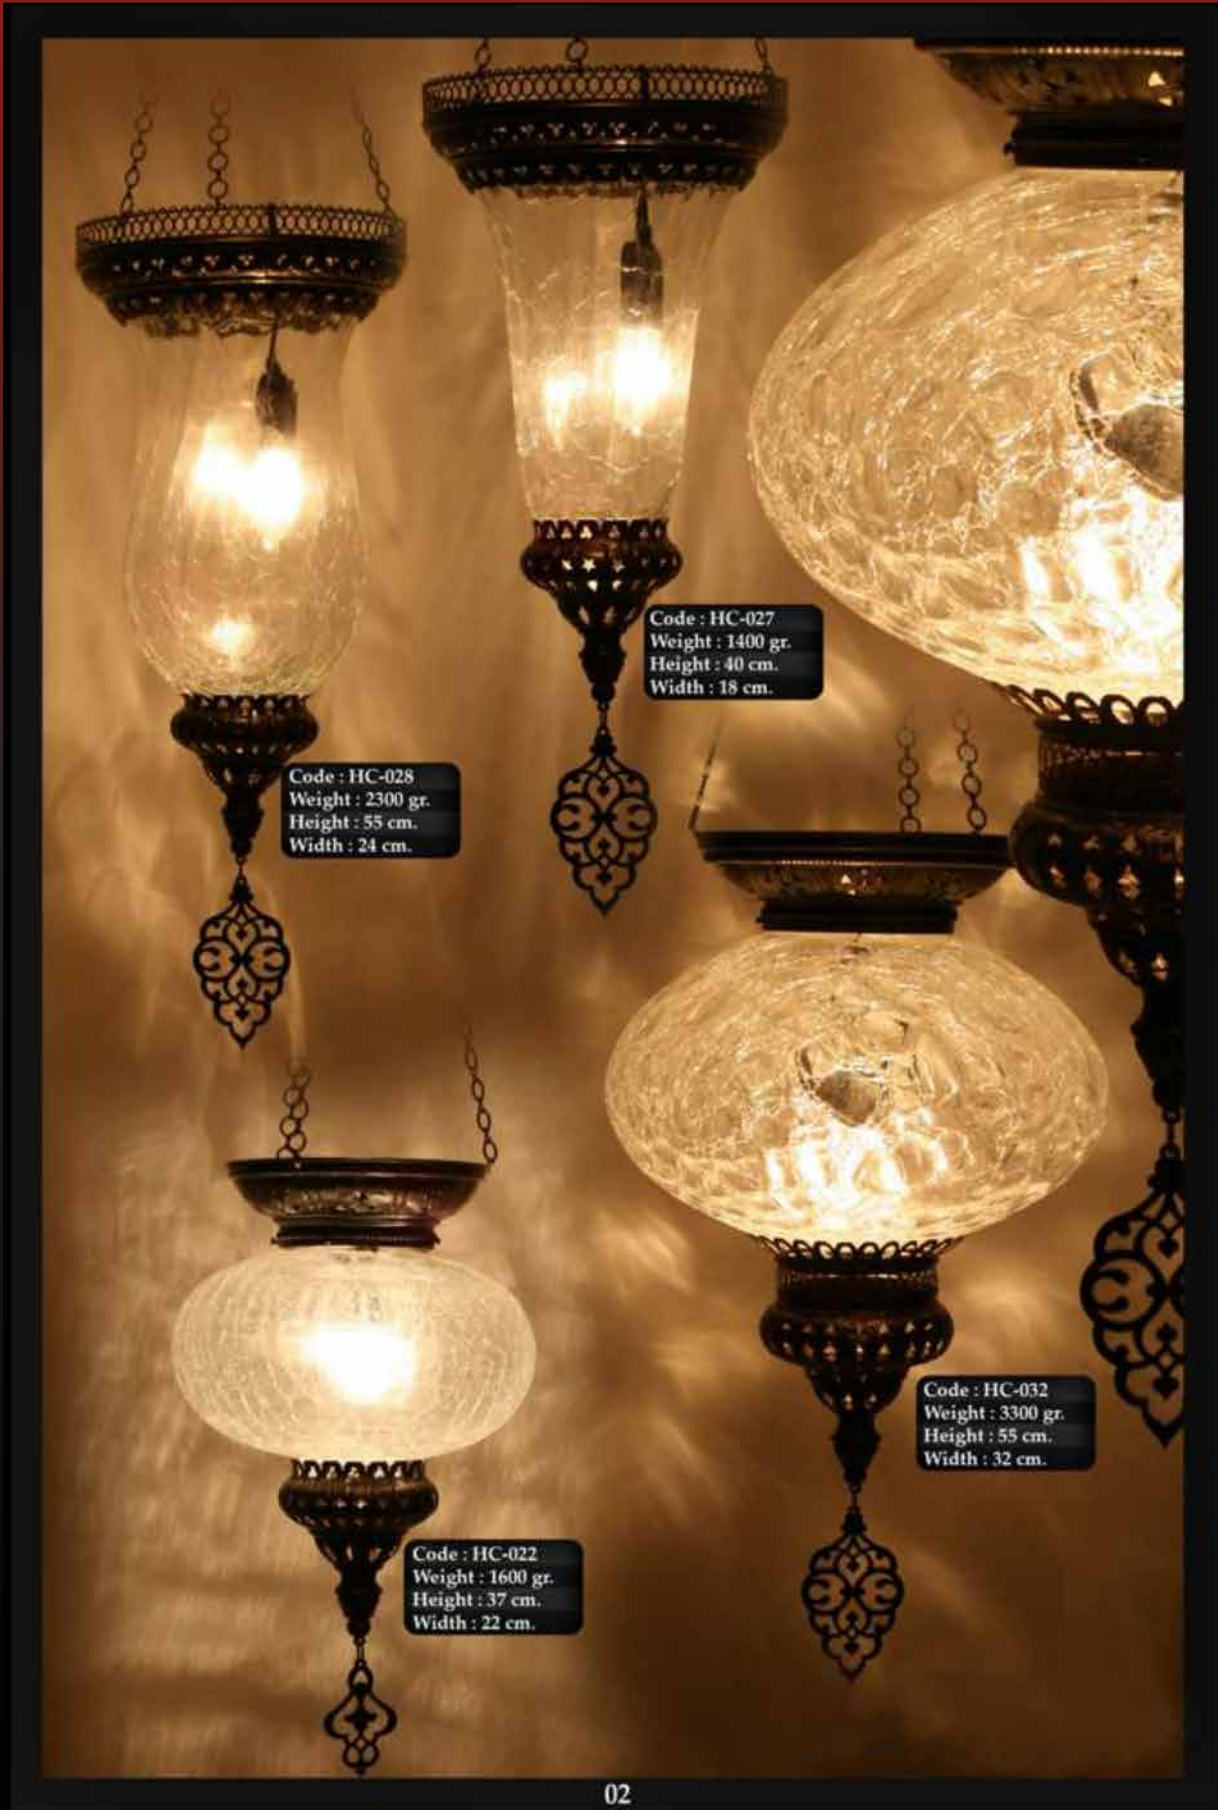

Code : HC-028
Weight : 2300 gr.
Height : 55 cm.
Width : 24 cm.

Code : HC-027
Weight : 1400 gr.
Height : 40 cm.
Width : 18 cm.

Code : HC-032
Weight : 3300 gr.
Height : 55 cm.
Width : 32 cm.

Code : HC-022
Weight : 1600 gr.
Height : 37 cm.
Width : 22 cm.