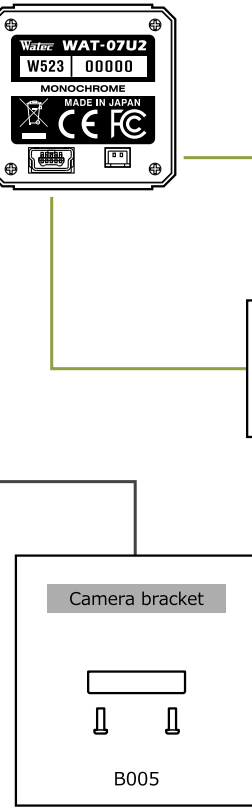

Accessories Options

WAT-07U2

GPIO

*Watec Camera Viewer recommended
Download from Watec website