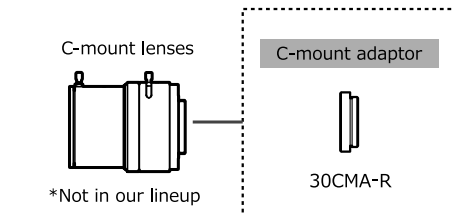

Dimensions

Specifications

Pick-up element	1/2.8 inch CMOS image sensor	
Number of effective pixels	1945(H) × 1097(V)	
Unit cell size	2.9µm(H) × 2.9µm(V)	
Imaging system	-	
Synchronizing system	Internal	
Scanning system	Progressive	
Output size	1920x1080, 1280x720, 640x480, 320x240	
Max. frame rate	30 fps	
Video compression	MJPG, YUY2	
Video output	USB Video Class (Compatible)	
Resolution (H)	More than 800TVL (Center)	
Minimum illumination	0.002 lx F1.4 (AGC ON=36dB, Shutter=OFF)	
	0.0005 lx F1.4 (AGC ON=36dB, Shutter=1/7.5 sec.)	
S/N	-	
Function settings	Camera Viewer	
AE mode	Fixed	1/15, 1/7.5, 1/4 sec.
		1/30, 1/60, 1/120, 1/250, 1/500, 1/1000, 1/2000, 1/4000, 1/8000 sec.
	EI	1/30 - 1/8000 sec. 1/7.5 - 1/8000 sec.
White balance	-	
AGC	ON	0 - 36dB
	OFF	-
MGC	0 - 72dB (1dB step)	
Gamma characteristics	γ=USER (Level adjustable)	
Noise reduction	-	
Wide dynamic range	-	
Lens iris	-	
Back light compensation	BLC	
White blemish correction	-	
Sharpness	Level adjustable	
Defog	-	
Digital zoom	×1, ×1.38, ×2.25 *1	×1, ×1.2, ×1.5 *2
Privacy mask	-	
Mirror image	-	
Freeze	-	
Motion detection	-	
Neg.image	-	
Interface	USB (High speed), 2P connector (Snap shot)	
Power supply	USB +5V	
Power consumption	0.65W (130mA)	
Operating temperature	-10 - +50°C	
Storage temperature	-30 - +70°C	
Operating / Storage humidity	95% RH or less (Without condensation)	
Lens mount	CS mount (Back focus adjustable)	
Cable length	Shorter than 3.0m recommended	
Weight	Approx. 35g	
Accessories	Hex wrench, Camera bracket, EX cable, USB cable	
Recommended System Specifications	CPU	Intel® Core TM i Series
	RAM	2GB or larger
	Others	USB2.0 Port, 1920×1080 or better resolution display
Operation Confirmed OS	Windows 10 32bit/64bit	

*1: Output format: 640x480 *2: Output format: 1280x720

Accessories Options

WAT-07U2

GPIO

*Watec Camera Viewer recommended
Download from Watec website