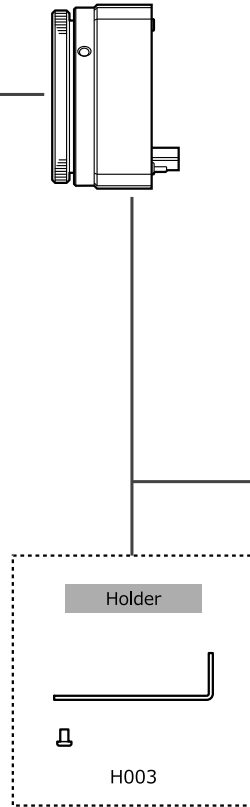

Dimensions

Specifications

Pick-up element	1/2.8 inch CMOS image sensor	
Number of effective pixels	1945(H) × 1097(V)	
Unit cell size	2.9µm(H) × 2.9µm(V)	
Imaging system	-	
Synchronizing system	Internal	
Scanning system	Progressive	
Output size	1920x1080, 1280x720, 640x480, 320x240	
Max. frame rate	30 fps	
Video compression	MJPG, YUY2	
Video output	USB Video Class (Compatible)	
Resolution (H)	More than 800TVL (Center)	
Minimum illumination	0.002 lx F1.4 (AGC ON=36dB, Shutter=OFF)	
	0.0005 lx F1.4 (AGC ON=36dB, Shutter=1/7.5 sec.)	
S/N	-	
Function settings	Camera Viewer	
AE mode	Fixed	1/15, 1/7.5, 1/4 sec.
		1/30, 1/60, 1/120, 1/250, 1/500, 1/1000, 1/2000, 1/4000, 1/8000 sec.
	EI	1/30 - 1/8000 sec. 1/7.5 - 1/8000 sec.
White balance	-	
AGC	ON	0 - 36dB
	OFF	-
MGC	0 - 72dB (1dB step)	
Gamma characteristics	γ=USER (Level adjustable)	
Noise reduction	-	
Wide dynamic range	-	
Lens iris	-	
Back light compensation	BLC	
White blemish correction	-	
Sharpness	Level adjustable	
Defog	-	
Digital zoom	×1, ×1.38, ×2.25 *1	×1, ×1.2, ×1.5 *2
Privacy mask	-	
Mirror image	-	
Freeze	-	
Motion detection	-	
Neg.image	-	
Interface	USB (High speed), 2P connector (Snap shot)	
Power supply	USB +5V	
Power consumption	0.65W (130mA)	
Operating temperature	-10 - +50°C	
Storage temperature	-30 - +70°C	
Operating / Storage humidity	95% RH or less (Without condensation)	
Lens mount	CS mount (Back focus adjustable)	
Cable length	Shorter than 3.0m recommended	
Weight	Approx. 35g	
Accessories	Hex wrench, Camera bracket, EX cable, USB cable	
Recommended System Specifications	CPU	Intel® Core TM i Series
	RAM	2GB or larger
	Others	USB2.0 Port, 1920×1080 or better resolution display
Operation Confirmed OS	Windows 10 32bit/64bit	

*1: Output format: 640x480 *2: Output format: 1280x720

Accessories Options

WAT-07U2

GPIO

*Watec Camera Viewer recommended
Download from Watec website