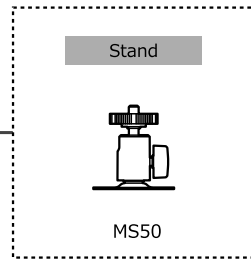

Dimensions

Specifications

Pick-up element	1/2.8 inch CMOS image sensor	
Number of effective pixels	1945(H) × 1097(V)	
Unit cell size	2.9µm(H) × 2.9µm(V)	
Imaging system	-	
Synchronizing system	Internal	
Scanning system	Progressive	
Output size	1920x1080, 1280x720, 640x480, 320x240	
Max. frame rate	30 fps	
Video compression	MJPG, YUY2	
Video output	USB Video Class (Compatible)	
Resolution (H)	More than 800TVL (Center)	
Minimum illumination	0.002 lx F1.4 (AGC ON=36dB, Shutter=OFF)	
	0.0005 lx F1.4 (AGC ON=36dB, Shutter=1/7.5 sec.)	
S/N	-	
Function settings	Camera Viewer	
AE mode	Fixed	1/15, 1/7.5, 1/4 sec.
		1/30, 1/60, 1/120, 1/250, 1/500, 1/1000, 1/2000, 1/4000, 1/8000 sec.
	EI	1/30 - 1/8000 sec. 1/7.5 - 1/8000 sec.
White balance	-	
AGC	ON	0 - 36dB
	OFF	-
MGC	0 - 72dB (1dB step)	
Gamma characteristics	γ=USER (Level adjustable)	
Noise reduction	-	
Wide dynamic range	-	
Lens iris	-	
Back light compensation	BLC	
White blemish correction	-	
Sharpness	Level adjustable	
Defog	-	
Digital zoom	×1, ×1.38, ×2.25 *1	×1, ×1.2, ×1.5 *2
Privacy mask	-	
Mirror image	-	
Freeze	-	
Motion detection	-	
Neg.image	-	
Interface	USB (High speed), 2P connector (Snap shot)	
Power supply	USB +5V	
Power consumption	0.65W (130mA)	
Operating temperature	-10 - +50°C	
Storage temperature	-30 - +70°C	
Operating / Storage humidity	95% RH or less (Without condensation)	
Lens mount	CS mount (Back focus adjustable)	
Cable length	Shorter than 3.0m recommended	
Weight	Approx. 35g	
Accessories	Hex wrench, Camera bracket, EX cable, USB cable	
Recommended System Specifications	CPU	Intel® Core TM i Series
	RAM	2GB or larger
	Others	USB2.0 Port, 1920×1080 or better resolution display
Operation Confirmed OS	Windows 10 32bit/64bit	

*1: Output format: 640x480 *2: Output format: 1280x720

Accessories Options

WAT-07U2

GPIO

*Watec Camera Viewer recommended
Download from Watec website