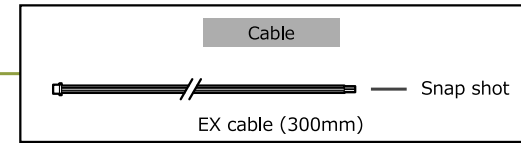

*1: Output format: 640x480 *2: Output format: 1280x720

Accessories Options

WAT-07U2

GPIO

*Watec Camera Viewer recommended
Download from Watec website