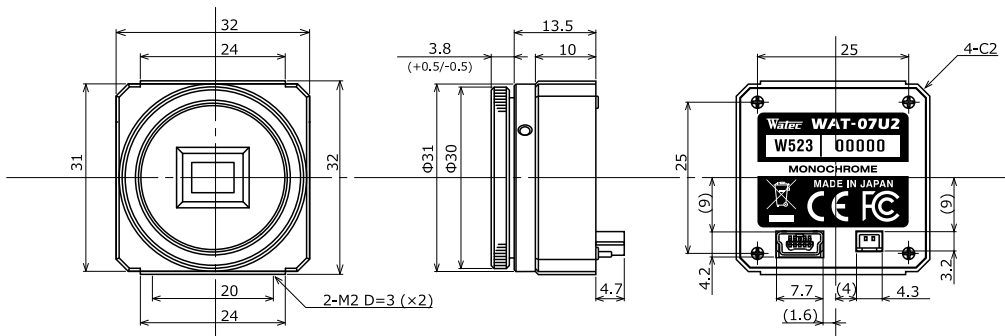

Dimensions

Specifications

Pick-up element	1/2.8 inch CMOS image sensor	
Number of effective pixels	1945(H) × 1097(V)	
Unit cell size	2.9µm(H) × 2.9µm(V)	
Imaging system	-	
Synchronizing system	Internal	
Scanning system	Progressive	
Output size	1920x1080, 1280x720, 640x480, 320x240	
Max. frame rate	30 fps	
Video compression	MJPG, YUY2	
Video output	USB Video Class (Compatible)	
Resolution (H)	More than 800TVL (Center)	
Minimum illumination	0.002 lx F1.4 (AGC ON=36dB, Shutter=OFF)	
	0.0005 lx F1.4 (AGC ON=36dB, Shutter=1/7.5 sec.)	
S/N	-	
Function settings	Camera Viewer	
AE mode	Fixed	1/15, 1/7.5, 1/4 sec.
		1/30, 1/60, 1/120, 1/250, 1/500, 1/1000, 1/2000, 1/4000, 1/8000 sec.
	EI	1/30 - 1/8000 sec. 1/7.5 - 1/8000 sec.
White balance	-	
AGC	ON	0 - 36dB
	OFF	-
MGC	0 - 72dB (1dB step)	
Gamma characteristics	γ=USER (Level adjustable)	
Noise reduction	-	
Wide dynamic range	-	
Lens iris	-	
Back light compensation	BLC	
White blemish correction	-	
Sharpness	Level adjustable	
Defog	-	
Digital zoom	×1, ×1.38, ×2.25 *1	×1, ×1.2, ×1.5 *2
Privacy mask	-	
Mirror image	-	
Freeze	-	
Motion detection	-	
Neg.image	-	
Interface	USB (High speed), 2P connector (Snap shot)	
Power supply	USB +5V	
Power consumption	0.65W (130mA)	
Operating temperature	-10 - +50°C	
Storage temperature	-30 - +70°C	
Operating / Storage humidity	95% RH or less (Without condensation)	
Lens mount	CS mount (Back focus adjustable)	
Cable length	Shorter than 3.0m recommended	
Weight	Approx. 35g	
Accessories	Hex wrench, Camera bracket, EX cable, USB cable	
Recommended System Specifications	CPU	Intel® Core TM i Series
	RAM	2GB or larger
	Others	USB2.0 Port, 1920×1080 or better resolution display
Operation Confirmed OS	Windows 10 32bit/64bit	

*1: Output format: 640x480 *2: Output format: 1280x720

Accessories Options

WAT-07U2

GPIO

*Watec Camera Viewer recommended
Download from Watec website