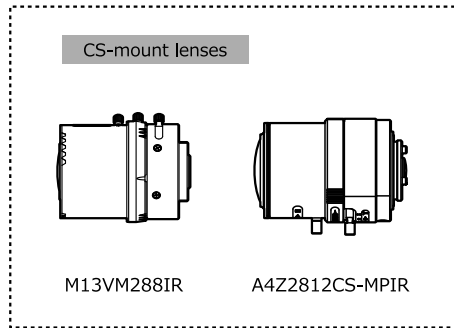

Dimensions

Specifications

Pick-up element	1/2.8 inch CMOS image sensor	
Number of effective pixels	1945(H) × 1097(V)	
Unit cell size	2.9µm(H) × 2.9µm(V)	
Imaging system	-	
Synchronizing system	Internal	
Scanning system	Progressive	
Output size	1920x1080, 1280x720, 640x480, 320x240	
Max. frame rate	30 fps	
Video compression	MJPG, YUY2	
Video output	USB Video Class (Compatible)	
Resolution (H)	More than 800TVL (Center)	
Minimum illumination	0.002 lx F1.4 (AGC ON=36dB, Shutter=OFF)	
	0.0005 lx F1.4 (AGC ON=36dB, Shutter=1/7.5 sec.)	
S/N	-	
Function settings	Camera Viewer	
AE mode	Fixed	1/15, 1/7.5, 1/4 sec.
		1/30, 1/60, 1/120, 1/250, 1/500, 1/1000, 1/2000, 1/4000, 1/8000 sec.
	EI	1/30 - 1/8000 sec. 1/7.5 - 1/8000 sec.
White balance	-	
AGC	ON	0 - 36dB
	OFF	-
MGC	0 - 72dB (1dB step)	
Gamma characteristics	γ=USER (Level adjustable)	
Noise reduction	-	
Wide dynamic range	-	
Lens iris	-	
Back light compensation	BLC	
White blemish correction	-	
Sharpness	Level adjustable	
Defog	-	
Digital zoom	×1, ×1.38, ×2.25 *1	×1, ×1.2, ×1.5 *2
Privacy mask	-	
Mirror image	-	
Freeze	-	
Motion detection	-	
Neg.image	-	
Interface	USB (High speed), 2P connector (Snap shot)	
Power supply	USB +5V	
Power consumption	0.65W (130mA)	
Operating temperature	-10 - +50°C	
Storage temperature	-30 - +70°C	
Operating / Storage humidity	95% RH or less (Without condensation)	
Lens mount	CS mount (Back focus adjustable)	
Cable length	Shorter than 3.0m recommended	
Weight	Approx. 35g	
Accessories	Hex wrench, Camera bracket, EX cable, USB cable	
Recommended System Specifications	CPU	Intel® Core TM i Series
	RAM	2GB or larger
	Others	USB2.0 Port, 1920×1080 or better resolution display
Operation Confirmed OS	Windows 10 32bit/64bit	

*1: Output format: 640x480 *2: Output format: 1280x720

Accessories Options

WAT-07U2

GPIO

*Watec Camera Viewer recommended
Download from Watec website