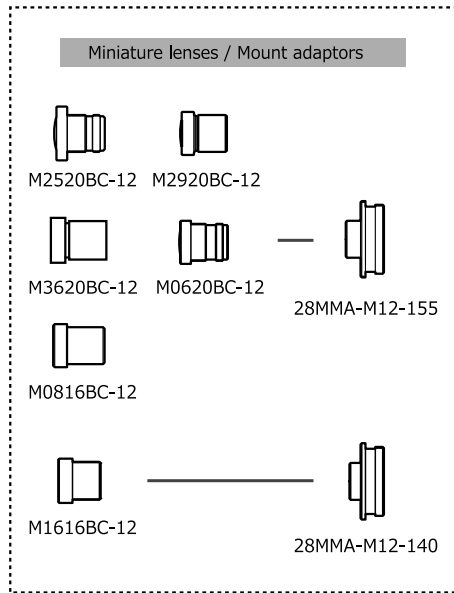

Dimensions

Specifications

Pick-up element	1/2.8 inch CMOS image sensor	
Number of effective pixels	1945(H) × 1097(V)	
Unit cell size	2.9µm(H) × 2.9µm(V)	
Imaging system	-	
Synchronizing system	Internal	
Scanning system	Progressive	
Output size	1920x1080, 1280x720, 640x480, 320x240	
Max. frame rate	30 fps	
Video compression	MJPG, YUY2	
Video output	USB Video Class (Compatible)	
Resolution (H)	More than 800TVL (Center)	
Minimum illumination	0.002 lx F1.4 (AGC ON=36dB, Shutter=OFF)	
	0.0005 lx F1.4 (AGC ON=36dB, Shutter=1/7.5 sec.)	
S/N	-	
Function settings	Camera Viewer	
AE mode	Fixed	1/15, 1/7.5, 1/4 sec.
		1/30, 1/60, 1/120, 1/250, 1/500, 1/1000, 1/2000, 1/4000, 1/8000 sec.
	EI	1/30 - 1/8000 sec. 1/7.5 - 1/8000 sec.
White balance	-	
AGC	ON	0 - 36dB
	OFF	-
MGC	0 - 72dB (1dB step)	
Gamma characteristics	γ=USER (Level adjustable)	
Noise reduction	-	
Wide dynamic range	-	
Lens iris	-	
Back light compensation	BLC	
White blemish correction	-	
Sharpness	Level adjustable	
Defog	-	
Digital zoom	×1, ×1.38, ×2.25 *1	×1, ×1.2, ×1.5 *2
Privacy mask	-	
Mirror image	-	
Freeze	-	
Motion detection	-	
Neg.image	-	
Interface	USB (High speed), 2P connector (Snap shot)	
Power supply	USB +5V	
Power consumption	0.65W (130mA)	
Operating temperature	-10 - +50°C	
Storage temperature	-30 - +70°C	
Operating / Storage humidity	95% RH or less (Without condensation)	
Lens mount	CS mount (Back focus adjustable)	
Cable length	Shorter than 3.0m recommended	
Weight	Approx. 35g	
Accessories	Hex wrench, Camera bracket, EX cable, USB cable	
Recommended System Specifications	CPU	Intel® Core TM i Series
	RAM	2GB or larger
	Others	USB2.0 Port, 1920×1080 or better resolution display
Operation Confirmed OS	Windows 10 32bit/64bit	

*1: Output format: 640x480 *2: Output format: 1280x720

Accessories Options

WAT-07U2

GPIO

*Watec Camera Viewer recommended
Download from Watec website