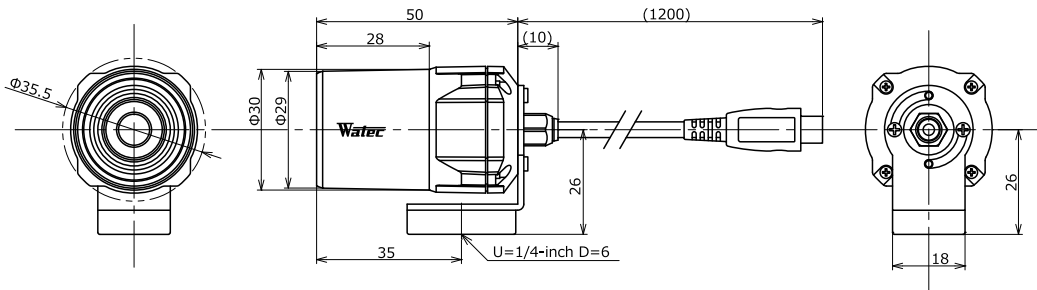

Dimensions

Specifications

Pick-up element	1/2.8 inch CMOS image sensor	
Number of effective pixels	1945(H) × 1097(V)	
Unit cell size	2.9μm(H) × 2.9μm(V)	
Imaging system	RGB primary color bayer arrangement mosaic filters on chip	
Synchronizing system	Internal	
Scanning system	Progressive	
Output size	1920x1080, 1280x720, 640x480, 320x240	
Max. frame rate	30 fps	
Video compression	MJPG, YUY2	
Video output	USB Video Class (Compatible)	
Resolution (H)	More than 900TVL (Center)	
Minimum illumination	0.3 lx F2.0 (AGC ON=36dB, Shutter=OFF)	
	0.07 lx F2.0 (AGC ON=36dB, Shutter=1/7.5 sec.)	
S/N	-	
Function settings	Camera Viewer	
AE mode	Fixed	1/15, 1/7.5, 1/4 sec.
		1/30, 1/60, 1/120, 1/250, 1/500, 1/1000, 1/2000, 1/4000, 1/8000 sec.
	EI	1/30 - 1/8000 sec.
		1/7.5 - 1/8000 sec.
White balance	ATW, MWB	
AGC	ON	0 - 36dB
	OFF	-
MGC	0 - 72dB (1dB step)	
Gamma characteristics	γ≠USER (Level adjustable)	
Noise reduction	-	
Wide dynamic range	-	
Lens iris	-	
Back light compensation	BLC	
White blemish correction	-	
Sharpness	Level adjustable	
Defog	-	
Digital zoom	×1, ×1.38, ×2.25 *1	×1, ×1.2, ×1.5 *2
Privacy mask	-	
Mirror image	-	
Freeze	-	
Motion detection	-	
Neg.image	-	
Interface	USB (High speed)	
Power supply	USB +5V	
Power consumption	0.65W (130mA)	
Operating temperature	-10 - +50°C	
Storage temperature	-30 - +70°C	
Operating / Storage humidity	95% RH or less (Without condensation)	
Standard lens	M3620BC-12 (F3.6 F2.0)	
Cable length	1.2m (Max.3.0m)	
Weight	Approx. 85g	
Accessories	-	
Recommended System Specifications	CPU	Intel® Core TM i Series
	RAM	2GB or larger
	Others	USB2.0 Port, 1920×1080 or better resolution display
Operation Confirmed OS	Windows 10 32bit/64bit, Android 4,0 or newer	

*1: Output format: 640x480 *2: Output format: 1280x720

Options

Miniature lenses

M3620BC-12
(Standard)

M0620BC-12

M0816BC-12

WAT-06U2D

Holder