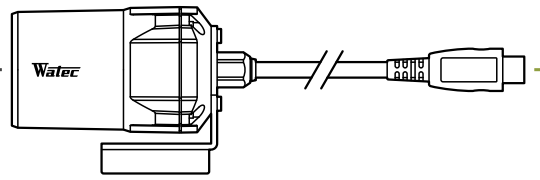

*1: Output format: 640x480 *2: Output format: 1280x720

Options

Miniature lenses

M3620BC-12
(Standard)

M0620BC-12

M0816BC-12

WAT-06U2D

Holder

TS01A

Smartphone / Tablet

* Application download required (Charge-free)

3G/4G

Wi-Fi

PC

PC

*WAT-06U2D with optional lenses are made to order.