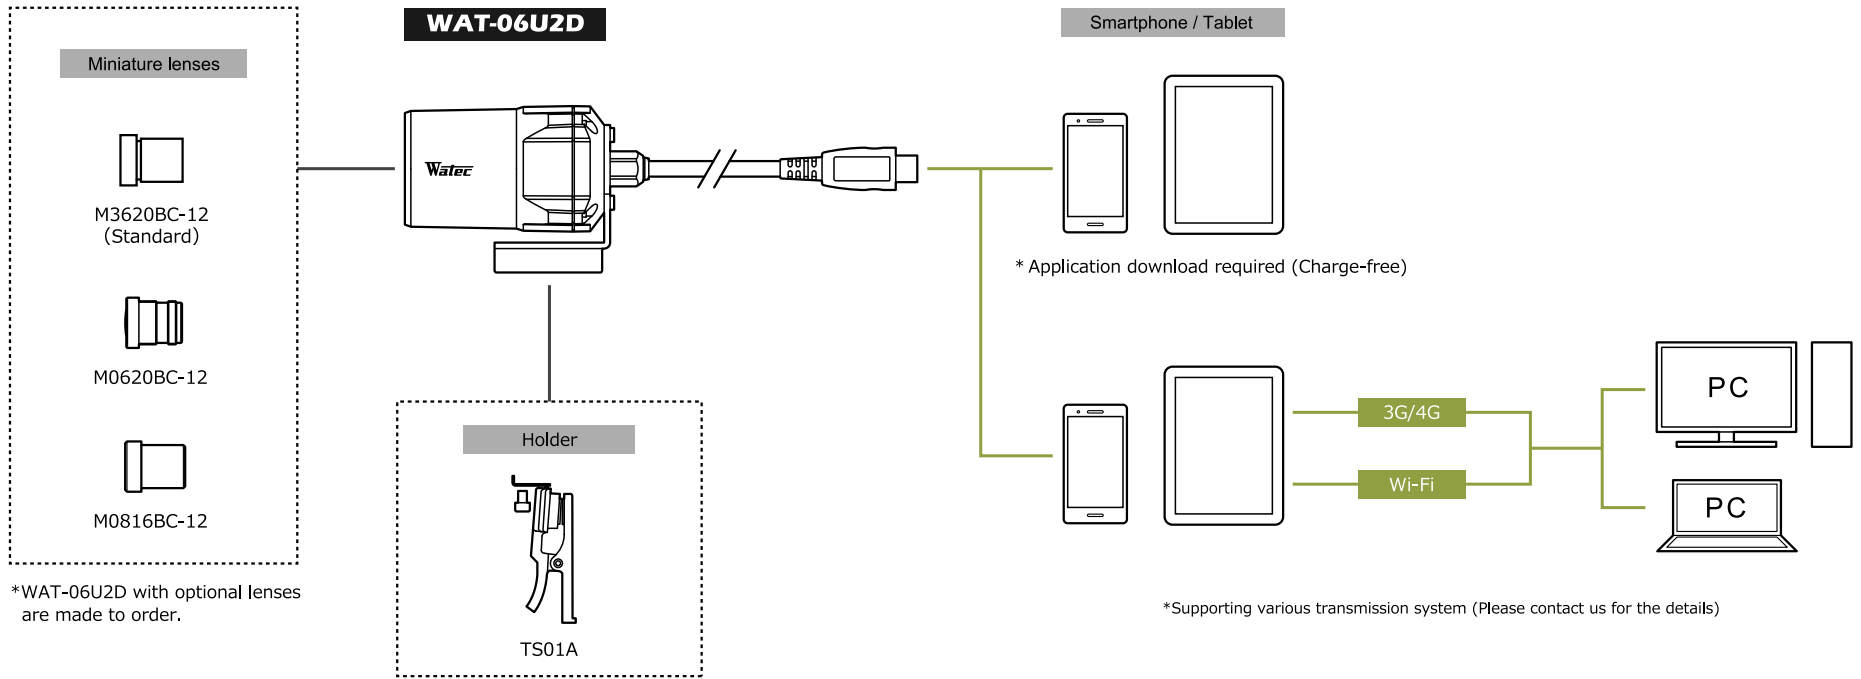

Options

Miniature lenses

WAT-06U2D