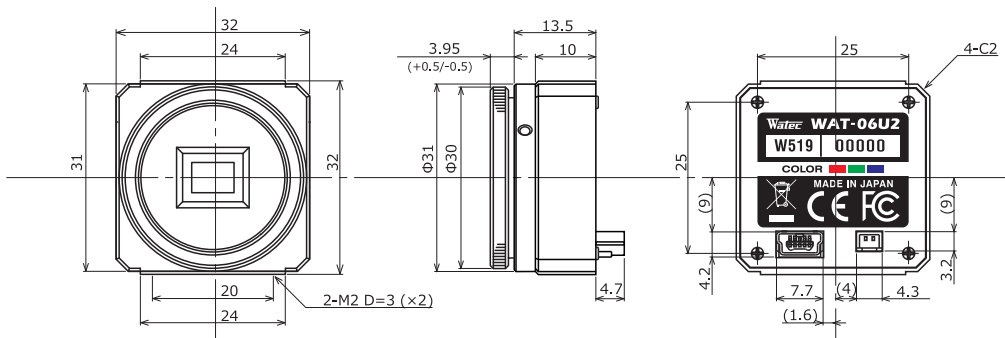

Dimensions

Specifications

Pick-up element	1/2.8 inch CMOS image sensor	
Number of effective pixels	1945(H) × 1097(V)	
Unit cell size	2.9μm(H) × 2.9μm(V)	
Imaging system	RGB primary color bayer arrangement mosaic filters on chip	
Synchronizing system	Internal	
Scanning system	Progressive	
Output size	1920x1080, 1280x720, 640x480, 320x240	
Max. frame rate	30 fps	
Video compression	MJPEG, YUY2	
Video output	USB Video Class (Compatible)	
Resolution (H)	More than 900TVL (Center)	
Minimum illumination	0.1 lx F1.2 (AGC ON=36dB, Shutter=OFF)	
	0.025 lx F1.2 (AGC ON=36dB, Shutter=1/7.5 sec.)	
S/N	-	
Function settings	Camera Viewer	
AE mode	Fixed	1/15, 1/7.5, 1/4 sec.
		1/30, 1/60, 1/120, 1/250, 1/500, 1/1000, 1/2000, 1/4000, 1/8000 sec.
	EI	1/30 - 1/8000 sec. 1/7.5 - 1/8000 sec.
White balance	ATW, MWB	
AGC	ON	0 - 36dB
	OFF	-
MGC	0 - 72dB (1dB step)	
Gamma characteristics	γ=USER (Level adjustable)	
Noise reduction	-	
Wide dynamic range	-	
Lens iris	-	
Back light compensation	BLC	
White blemish correction	-	
Sharpness	Level adjustable	
Defog	-	
Digital zoom	×1, ×1.38, ×2.25 *1	×1, ×1.2, ×1.5 *2
Privacy mask	-	
Mirror image	-	
Freeze	-	
Motion detection	-	
Neg.image	-	
Interface	USB (High speed), 2P connector (Snap shot)	
Power supply	USB +5V	
Power consumption	0.65W (130mA)	
Operating temperature	-10 - +50°C	
Storage temperature	-30 - +70°C	
Operating / Storage humidity	95% RH or less (Without condensation)	
Lens mount	CS mount (Back focus adjustable)	
Cable length	Shorter than 3.0m recommended	
Weight	Approx. 35g	
Accessories	Hex wrench, Camera bracket, EX cable, USB cable	
Recommended System Specifications	CPU	Intel® Core TM i Series
	RAM	2GB or larger
	Others	USB2.0 Port, 1920×1080 or better resolution display
Operation Confirmed OS	Windows 10 32bit/64bit	