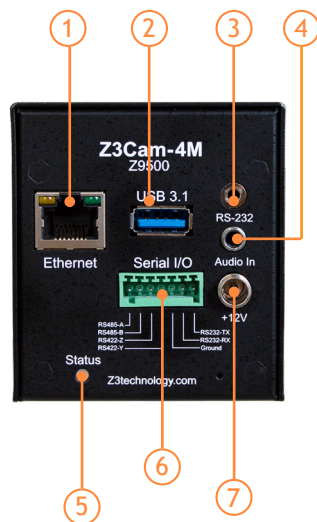

Specifications

Interfaces	Gigabit Ethernet, USB 3.1, Audio Input and Composite Output	
Power	PoE or 12V DC	
Power Consumption	TBD typical while encoding H.265/HEVC video	
Temperature & Humidity	Operating: -5 to 50 °C at 20-80% Relative Humidity	Storage: -10 to 60 °C at 20-80% Relative Humidity
Mount	1/4 20 UNC tripod screw hole on bottom of unit	
Dimensions (L x W x H)	165 x 65 x 70 mm (6.5 x 2.56 x 2.76 in)	
Weight	807 g (1.78 lb)	
Package Contents	Z3Cam-4M camera and 12V Power Supply	

4K IP STREAMING

OPERATING CONTROLS

- ① GigE with PoE Support
- ② USB 3.1
- ③ RS-232
- ④ Audio Input
- ⑤ Status LED
- ⑥ RS-485
- ⑦ 12V DC Power

ORDERING OPTIONS

1. **Z3Cam-4M™**
   Model: Z9500
   Complete Solution
2. 4K IP Camera
   - Power Supply
   - Serial Cable
   - Documentation

**Contact Z3 Technology for Customized Product Options
sales@Z3technology.com   +1.402.323.0702   www.Z3technology.com