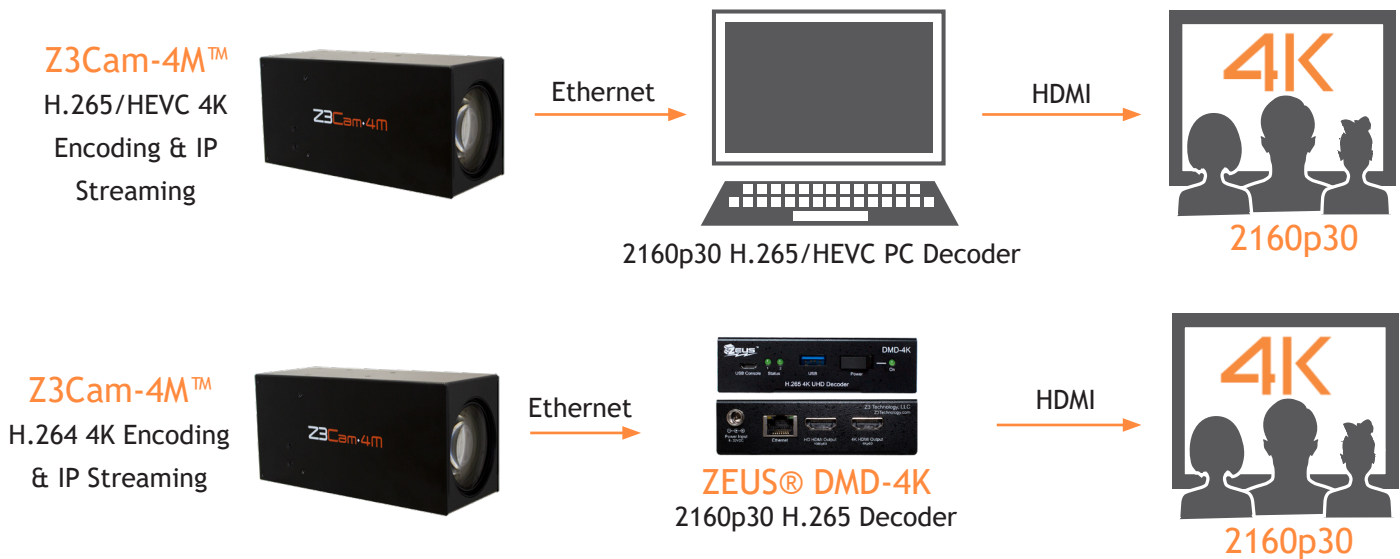

Specifications

Interfaces	Gigabit Ethernet, USB 3.1, Audio Input and Composite Output	
Power	PoE or 12V DC	
Power Consumption	TBD typical while encoding H.265/HEVC video	
Temperature & Humidity	Operating: -5 to 50 °C at 20-80% Relative Humidity	Storage: -10 to 60 °C at 20-80% Relative Humidity
Mount	1/4 20 UNC tripod screw hole on bottom of unit	
Dimensions (L x W x H)	165 x 65 x 70 mm (6.5 x 2.56 x 2.76 in)	
Weight	807 g (1.78 lb)	
Package Contents	Z3Cam-4M camera and 12V Power Supply	

4K IP STREAMING

OPERATING CONTROLS