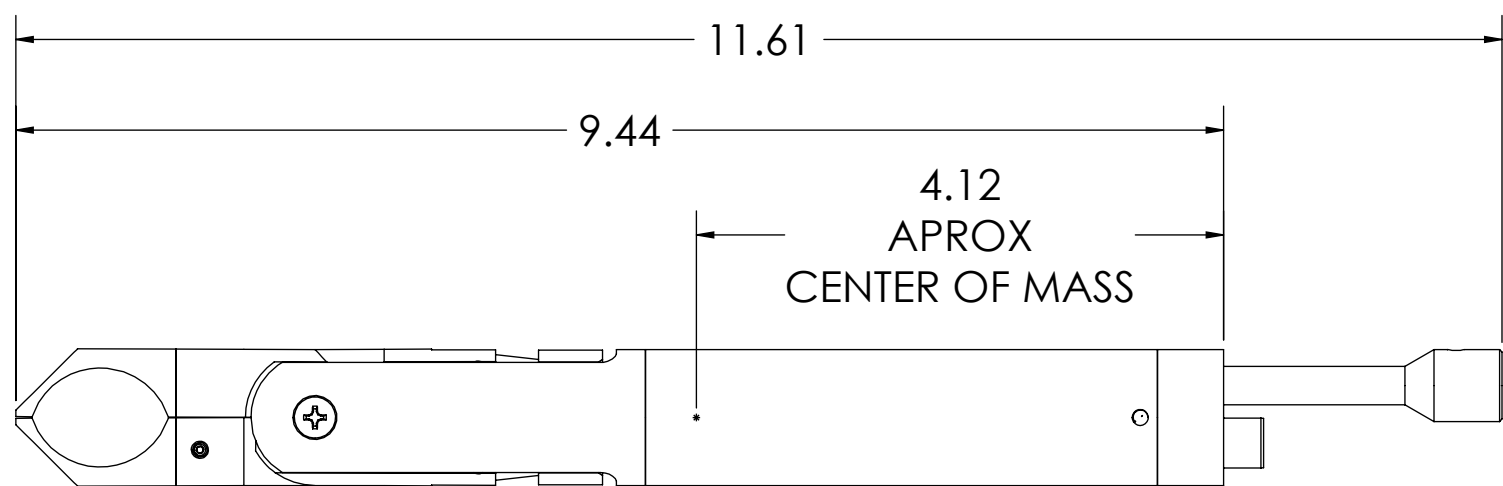

8 7 6 5 4 3 2 1

REF: PLIER JAWS SHOWN.

THE STANDARD KIT CONTAINS THE FOLLOWING TIPS:

147049
PLIER JAWS

147048
SPOON JAWS

147079
147080
FORK AND TINE JAWS

147083
147084
TOOTHED PLIERS JAWS

SHEET 2 OF 2

E-mail mail@intertest.com / http://www.intertest.com		
UNLESS OTHERWISE SPECIFIED DIMENSIONS ARE IN INCHES		
.XX ±.02	.XXX ±.005	ANGLES ±0° 30'
MATERIAL	N/A	
FINISH	N/A	
APPROVALS	DATE	 <p>303 Rt 94 Columbia, NJ 07832 (908)496-8008 Fax (908) 496-8004</p> <p>ASSEMBLY, 1063</p>
DRAWN CJL	2/9/11	
CHECKED		
CAD FILE:	SCALE	SIZE
--	1:12	B
		147099
		REV. F