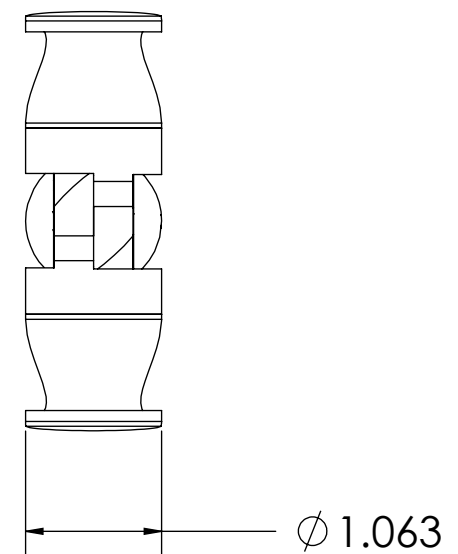

8 7 6 5 4 3 2 1

REF: PLIER JAWS SHOWN.

THE STANDARD KIT CONTAINS THE FOLLOWING TIPS:

147049
PLIER JAWS

147048
SPOON JAWS

147079
147080
FORK AND TINE JAWS

147083
147084
TOOTHED PLIERS JAWS

SHEET 2 OF 2

E-mail mail@intertest.com / http://www.intertest.com		
UNLESS OTHERWISE SPECIFIED DIMENSIONS ARE IN INCHES		
.XX ±.02	.XXX ±.005	ANGLES ±0° 30'
MATERIAL	N/A	
FINISH	N/A	
APPROVALS	DATE	 <p>303 Rt 94 Columbia, NJ 07832 (908)496-8008 Fax (908) 496-8004</p> <p>ASSEMBLY, 1063</p>
DRAWN CJL	2/9/11	
CHECKED		
CAD FILE:	SCALE	SIZE
--	1:12	B
		147099
		REV. F