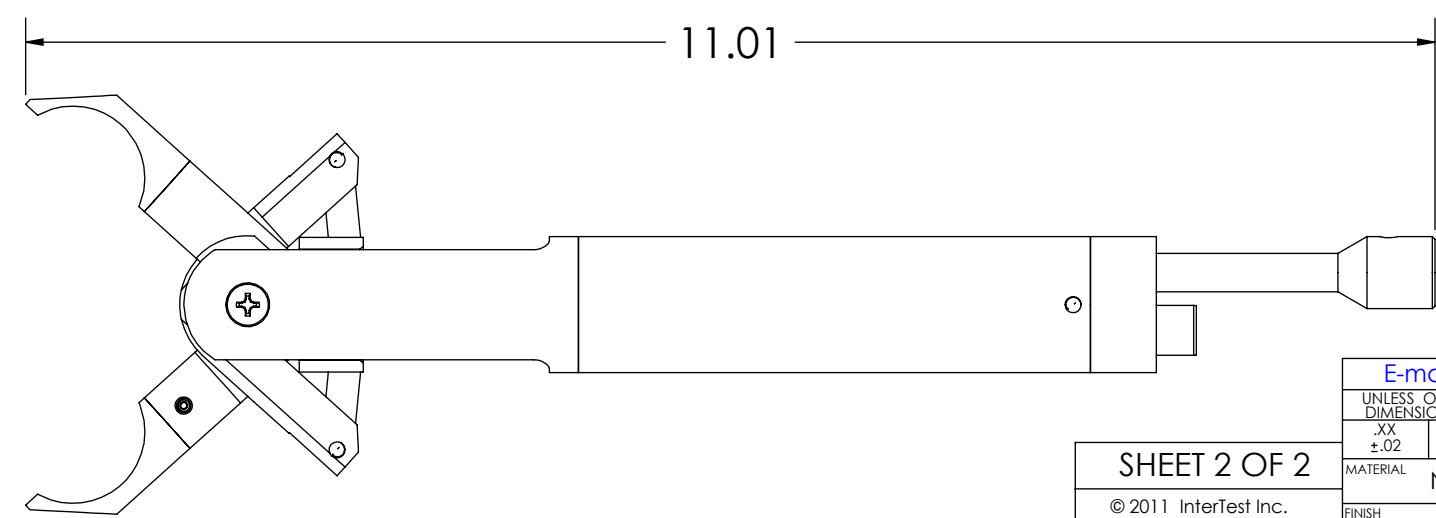

8 7 6 5 4 3 2 1

REF: PLIER JAWS SHOWN.

THE STANDARD KIT CONTAINS THE FOLLOWING TIPS:

147049
PLIER JAWS

147048
SPOON JAWS

147079
147080
FORK AND TINE JAWS

147083
147084
TOOTHED PLIERS JAWS

SHEET 2 OF 2

E-mail mail@intertest.com / http://www.intertest.com		
UNLESS OTHERWISE SPECIFIED DIMENSIONS ARE IN INCHES		
.XX ±.02	.XXX ±.005	ANGLES ±0° 30'
MATERIAL	N/A	
FINISH	N/A	
APPROVALS	DATE	 <p>303 Rt 94 Columbia, NJ 07832 (908)496-8008 Fax (908) 496-8004</p> <p>ASSEMBLY, 1063</p>
DRAWN CJL	2/9/11	
CHECKED		
CAD FILE:	SCALE	SIZE
--	1:12	B
		147099
		REV. F