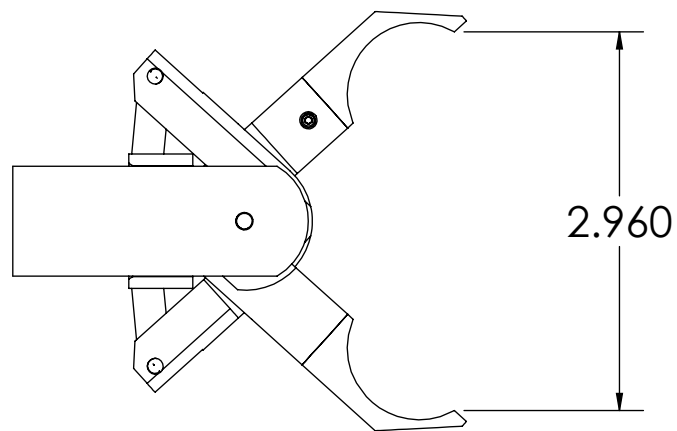

8 7 6 5 4 3 2 1

REF: PLIER JAWS SHOWN.

THE STANDARD KIT CONTAINS THE FOLLOWING TIPS:

147049
PLIER JAWS

147048
SPOON JAWS

147079
147080
FORK AND TINE JAWS

147083
147084
TOOTHED PLIERS JAWS

SHEET 2 OF 2

E-mail mail@intertest.com / http://www.intertest.com		
UNLESS OTHERWISE SPECIFIED DIMENSIONS ARE IN INCHES		
.XX ±.02	.XXX ±.005	ANGLES ±0° 30'
MATERIAL	N/A	
FINISH	N/A	
APPROVALS	DATE	 <p>303 Rt 94 Columbia, NJ 07832 (908)496-8008 Fax (908) 496-8004</p> <p>ASSEMBLY, 1063</p>
DRAWN CJL	2/9/11	
CHECKED		
CAD FILE:	SCALE	SIZE
--	1:12	B
		147099
		REV. F