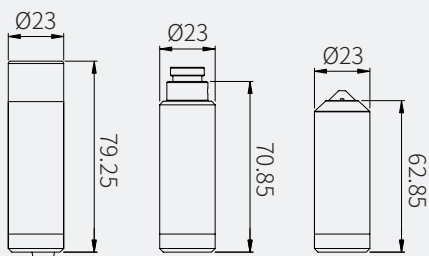

Shot[®] 4 IN 1 Camera

KTC-M230Q EM14679

- Sony 1/2.8" 2.13MP Progressive Scan STARVIS CMOS
- 1080p(1920x1080)@30(25)fps
- 4in1 Output(AVI, TVI, CVI, CVBS)
- Fixed lens 3.6mm
- Electronic Day&Night
- WDR, 3D DNR, Defog
- UTC function supports OSD Control
- 23Φ Bullet Camera

4 IN 1 Camera

KTC-M230Q

Dimensions

Unit : mm

Specifications

Image Sensor	1/2.8" Progressive Scan SONY STARVIS CMOS
Effective Pixels	1945(H) x 1097(V)
Max. Video Resolution	TVI, AVI, CVI : 1080p@30(25)fps/720p@60fps(50fps)/720p@30fps(25fps) TV out : CVBS(720H) NTSC/PAL
Type	Fixed lens
Lens	
Focal Length	3.6mm, F 2.0
Angle of View	112.3(D)x93.7(H)x49.3 (V)
Min.Illumination	0.2Lux(F2.0, AGC33dB, DSS:x2)
IR LEDs	-
IR Range	-
White Balance	AUTO/AUTO EXT/PUSH LOCK/MANUAL
Dynamic Range	
WDR/BLC	OFF/BLC/HLC/WDR15P/WDR30P(4 Zones selectable)
D-WDR	OFF/LOW/MIDDLE/HIGH
Level	135.6dB
Electronic Shutter Speed	AUTO/FLICKER/MANUAL/(1/30(25)~1/30,000)
Digital Slow Shutter(DSS)	OFF~ x32
Auto Gain Control(AGC)	OFF~45dB
Day&Night	AUTO/COLOR/B&W (Electronic D&N)
Noise Deduction	3D-DNR(OFF/LOW/MIDDLE/HIGH)
Motion Detection	OFF/ON(4 Zones)

Privacy Mask	16 Zones
Image Rotation	OFF/H-FLIP/V-FLIP/HV-FLIP
Defog	OFF/ON(AUTO/MANUAL)
Sharpness	0~10
OSD control	Cable JOYSTIC, UTC
Language	ENGLISH,Русский, ESPAÑOL, DEUTSCH, FRANCAISE, PORTUGUÉS, 日本語, 한국어
Video Output mode	AVI, TVI, CVI, CVBS
General	
IP Rating	- IP67
Operating Temperature	-10°C~+50°C
Storage Temperature	-20°C~+60°C
Dimension(mm)	Φ23x54.8mm (Waterproof type)
Weight	Approx.74g
Power Source	12VDC(±10%)
Power Consumption	Max.110mA@12VDC
Option	
Power Source	-
Power Consumption	-
Lens	2.9mm / 3.6mm / 4.3mm options