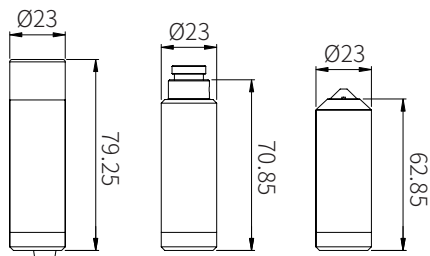

Shot[®] 4 IN 1 Camera

KTC-M230Q EM14679

- Sony 1/2.8" 2.13MP Progressive Scan STARVIS CMOS
- 1080p(1920x1080)@30(25)fps
- 4in1 Output(AVI, TVI, CVI, CVBS)
- Fixed lens 3.6mm
- Electronic Day&Night
- WDR, 3D DNR, Defog
- UTC function supports OSD Control
- 23Φ Bullet Camera

4 IN 1 Camera

KTC-M230Q

Dimensions

Unit : mm

Specifications

Image Sensor	1/2.8" Progressive Scan SONY STARVIS CMOS
Effective Pixels	1945(H) x 1097(V)
Max. Video Resolution	TVI, AVI, CVI : 1080p@30(25)fps/720p@60fps(50fps)/720p@30fps(25fps) TV out : CVBS(720H) NTSC/PAL
Type	Fixed lens
Lens	
Focal Length	3.6mm, F 2.0
Angle of View	112.3(D)x93.7(H)x49.3 (V)
Min.Illumination	0.2Lux(F2.0, AGC33dB, DSS:x2)
IR LEDs	-
IR Range	-
White Balance	AUTO/AUTO EXT/PUSH LOCK/MANUAL
Dynamic Range	
WDR/BLC	OFF/BLC/HLC/WDR15P/WDR30P(4 Zones selectable)
D-WDR	OFF/LOW/MIDDLE/HIGH
Level	135.6dB
Electronic Shutter Speed	AUTO/FLICKER/MANUAL/(1/30(25)~1/30,000)
Digital Slow Shutter(DSS)	OFF~ x32
Auto Gain Control(AGC)	OFF~45dB
Day&Night	AUTO/COLOR/B&W (Electronic D&N)
Noise Deduction	3D-DNR(OFF/LOW/MIDDLE/HIGH)
Motion Detection	OFF/ON(4 Zones)

Privacy Mask	16 Zones
Image Rotation	OFF/H-FLIP/V-FLIP/HV-FLIP
Defog	OFF/ON(AUTO/MANUAL)
Sharpness	0~10
OSD control	Cable JOYSTIC, UTC
Language	ENGLISH,Русский, ESPAÑOL, DEUTSCH, FRANCAISE, PORTUGUÉS, 日本語, 한국어
Video Output mode	AVI, TVI, CVI, CVBS
General	
IP Rating	- IP67
Operating Temperature	-10°C~+50°C
Storage Temperature	-20°C~+60°C
Dimension(mm)	Φ23x54.8mm (Waterproof type)
Weight	Approx.74g
Power Source	12VDC(±10%)
Power Consumption	Max.110mA@12VDC
Option	
Power Source	-
Power Consumption	-
Lens	2.9mm / 3.6mm / 4.3mm options