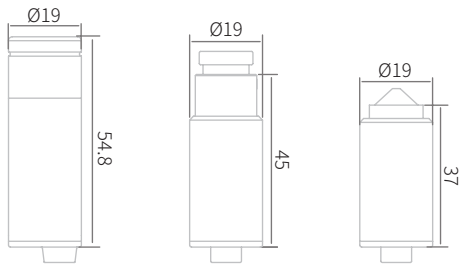

Shot[®] 4 IN 1 Camera

KTC-M190Q EM14674

- Sony 1/2.8" 2.13MP Progressive Scan STARVIS CMOS
- 1080p(1920x1080)@30(25)fps
- 4in1 Output(AVI, TVI, CVI, CVBS)
- Fixed lens 3.6mm
- Electronic Day&Night
- WDR, 3D DNR, Defog
- UTC function supports OSD Control
- 19Φ Bullet Camera

KF5-? 190C

Dimensions

Unit : mm

Specifications

Image Sensor	1/2.8" Progressive Scan SONY STARVIS CMOS	
Effective Pixels	1945(H) x 1097(V)	
Max. Video Resolution	TVI, AVI, CVI : 1080p@30(25)fps/720p@60fps(50fps)/720p@30fps(25fps) TV out: CVBS(720H) NTSC/PAL	
Type	Fixed lens	
Lens	Focal Length	3.6mm, F 2.0
	Angle of View	112.3(D)x93.7(H)x49.3 (V)
Min.Illumination	0.2Lux(F2.0, AGC33dB, DSS:x2)	
IR LEDs	-	
IR Range	-	
White Balance	AUTO/AUTO EXT/PUSH LOCK/MANUAL	
Dynamic Range	WDR/BLC	OFF/BLC/HLC/WDR15P/WDR30P(4 Zones selectable)
	D-WDR	OFF/LOW/MIDDLE/HIGH
	Level	135.6dB
Electronic Shutter Speed	AUTO/FLICKER/MANUAL/(1/30(25)~1/30,000)	
Digital Slow Shutter(DSS)	OFF~ x32	
Auto Gain Control(AGC)	OFF~45dB	
Day&Night	AUTO/COLOR/B&W (Electronic D&N)	
Noise Deduction	3D-DNR(OFF/LOW/MIDDLE/HIGH)	
Motion Detection	OFF/ON(4 Zones)	
Privacy Mask	16 Zones	
Image Rotation	OFF/H-FLIP/V-FLIP/HV-FLIP	
Defog	OFF/ON(AUTO/MANUAL)	
Sharpness	0~10	
OSD control	Cable JOYSTIC, UTC	
Language	ENGLISH,Русский, ESPAÑOL, DEUTSCH, FRANCAISE, PORTUGUÉS, 日本語, 한국어	
Video Output mode	AVI, TVI, CVI, CVBS	
General		
IP Rating	-	IP67
Operating Temperature	-10°C~+50°C	
Storage Temperature	-20°C~+60°C	
Dimension(mm)	Φ19x54.8mm (Waterproof type)	
Weight	Approx.53.5g	
Power Source	12VDC(±10%)	
Power Consumption	Max.110mA@12VDC	
Option		
Power Source	-	
Power Consumption	-	
Lens	2.9mm / 3.6mm/4.3mm options	