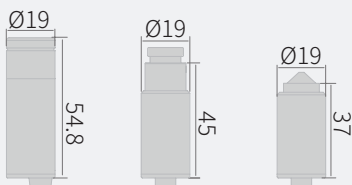

Shot[®] 4 IN 1 Camera

KTC-M190Q EM14674

- Sony 1/2.8" 2.13MP Progressive Scan STARVIS CMOS
- 1080p(1920x1080)@30(25)fps
- 4in1 Output(AVI, TVI, CVI, CVBS)
- Fixed lens 3.6mm
- Electronic Day&Night
- WDR, 3D DNR, Defog
- UTC function supports OSD Control
- 19Φ Bullet Camera

KF5-? 190C

Dimensions

Unit : mm

Specifications

Image Sensor	1/2.8" Progressive Scan SONY STARVIS CMOS	
Effective Pixels	1945(H) x 1097(V)	
Max. Video Resolution	TVI, AVI, CVI : 1080p@30(25)fps/720p@60fps(50fps)/720p@30fps(25fps) TV out: CVBS(720H) NTSC/PAL	
Type	Fixed lens	
Lens	Focal Length	3.6mm, F 2.0
	Angle of View	112.3(D)x93.7(H)x49.3 (V)
Min.Illumination	0.2Lux(F2.0, AGC33dB, DSS:x2)	
IR LEDs	-	
IR Range	-	
White Balance	AUTO/AUTO EXT/PUSH LOCK/MANUAL	
Dynamic Range	WDR/BLC	OFF/BLC/HLC/WDR15P/WDR30P(4 Zones selectable)
	D-WDR	OFF/LOW/MIDDLE/HIGH
	Level	135.6dB
Electronic Shutter Speed	AUTO/FLICKER/MANUAL/(1/30(25)~1/30,000)	
Digital Slow Shutter(DSS)	OFF~ x32	
Auto Gain Control(AGC)	OFF~45dB	
Day&Night	AUTO/COLOR/B&W (Electronic D&N)	
Noise Deduction	3D-DNR(OFF/LOW/MIDDLE/HIGH)	
Motion Detection	OFF/ON(4 Zones)	
Privacy Mask	16 Zones	
Image Rotation	OFF/H-FLIP/V-FLIP/HV-FLIP	
Defog	OFF/ON(AUTO/MANUAL)	
Sharpness	0~10	
OSD control	Cable JOYSTIC, UTC	
Language	ENGLISH,Русский, ESPAÑOL, DEUTSCH, FRANCAISE, PORTUGUÉS, 日本語, 한국어	
Video Output mode	AVI, TVI, CVI, CVBS	
General		
IP Rating	-	IP67
Operating Temperature	-10°C~+50°C	
Storage Temperature	-20°C~+60°C	
Dimension(mm)	Φ19x54.8mm (Waterproof type)	
Weight	Approx.53.5g	
Power Source	12VDC(±10%)	
Power Consumption	Max.110mA@12VDC	
Option		
Power Source	-	
Power Consumption	-	
Lens	2.9mm / 3.6mm/4.3mm options	