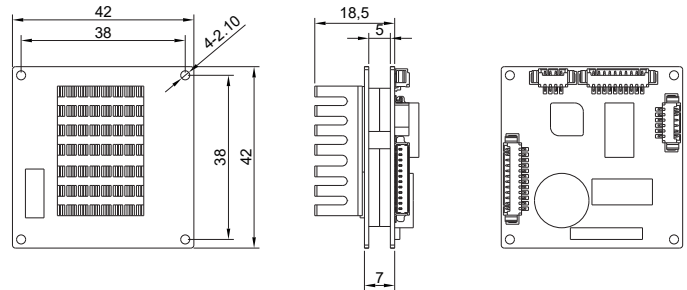

Camera Module

ACE-HENS342-iL

- 1080p(1920x1080)@30(25)fps
- Low Volatage LVDS Input
- H.264 High/Main Profiles
- 12VDC / PoE(Optional)

ACE-HENS342-iL

• Dimensions

Specifications

• Video

| | | |
|--------------|---------|------------|
| Video Output | Network | Network |
| | Analog | CVBS(720H) |

• Network

| | | |
|--------------------------|--|------------------------------|
| Ethernet | 10/100 Base-T LAN | |
| Video Compression Format | H.264 High Profile, MJPEG | |
| Video Resolution | 1920x1080, 1280x1024, 1280x720, 720x480, 704x480, 640x480, 640x352, 320x240 | |
| Max. Frame Rate | First: 1080p 30(25)fps (H.264, MJPEG) Second : 720x480 30(25)fps (H.264, MJPEG) Third : 320x240 30(25)fps (H.264, MJPEG) | |
| Streaming Capability | Multiple Streaming(Up to 2 Profiles) | |
| Streaming Method | Unicast, Multicast | |
| Bitrate Control | H.264 : CBR, VBR, AVBR | |
| Max.User Access | 16 clients | |
| Audio | Audio In/Out | 1CH Audio in / 1CH Audio out |
| | Compression Format | G.711 Codec |
| | Communication | 2way |
| IP | IPv4 | |
| Protocol | HTTP, HTTPS, FTP, SMTP, UPnP, DNS, DDNS, RTP/RTSP, TCP/IP, UDP, DHCP, SNMP, Zeroconf, TELNET, RARP, PPPoE, PAP, CHAP, NTP | |
| Security | - | |
| Web Viewer | Web browser | Internet Explorer |
| | Language | Korean, English |
| SW Integration API | Onvif (Profile S) | |

• Physical and Environmental

| | |
|-----------------------|-------------|
| Dimension(mm) | 42X42mm |
| Weight | Approx.22g |
| Operating Temperature | -10°C~+50°C |

• General

| | |
|-------------------|------------------|
| Supply Voltage | 12VDC(±10%) |
| Power Consumption | 12VDC(Max.200mA) |