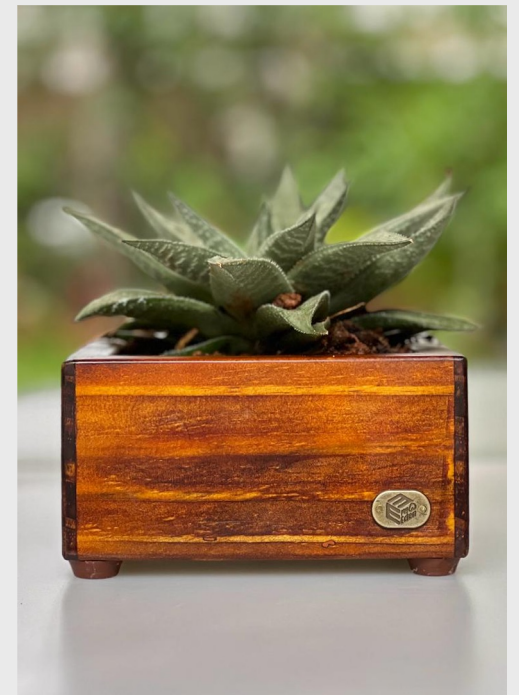

Corporate Gifts

Bulk Orders Only. MOQ 50.

VIEW CATALOG ON WWW.MYEDEN.CO.IN
FOR ORDERS, CONTACT US
ON WHATAPP AT +91 9731361093
OR
DROP AN EMAIL ON
SUPPORT@MYEDEN.CO.IN