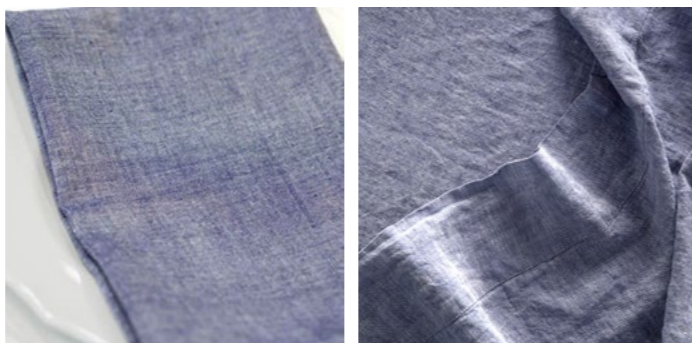

LETS GET IN TOUCH

hello@bistaralinen.com
wholesale@bistaralinen.com

Dial- : +614121622233

Do visit - www.bistaralinen.com

@bistaralinenco

bistaralinenco

bistaralinenco

@bistara_linen

bistaralinenco