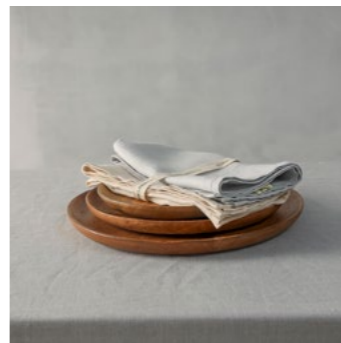

STONE WASHED TABLE NAPKIN
100% EUROPEAN FLAX LINEN
SEA MIST