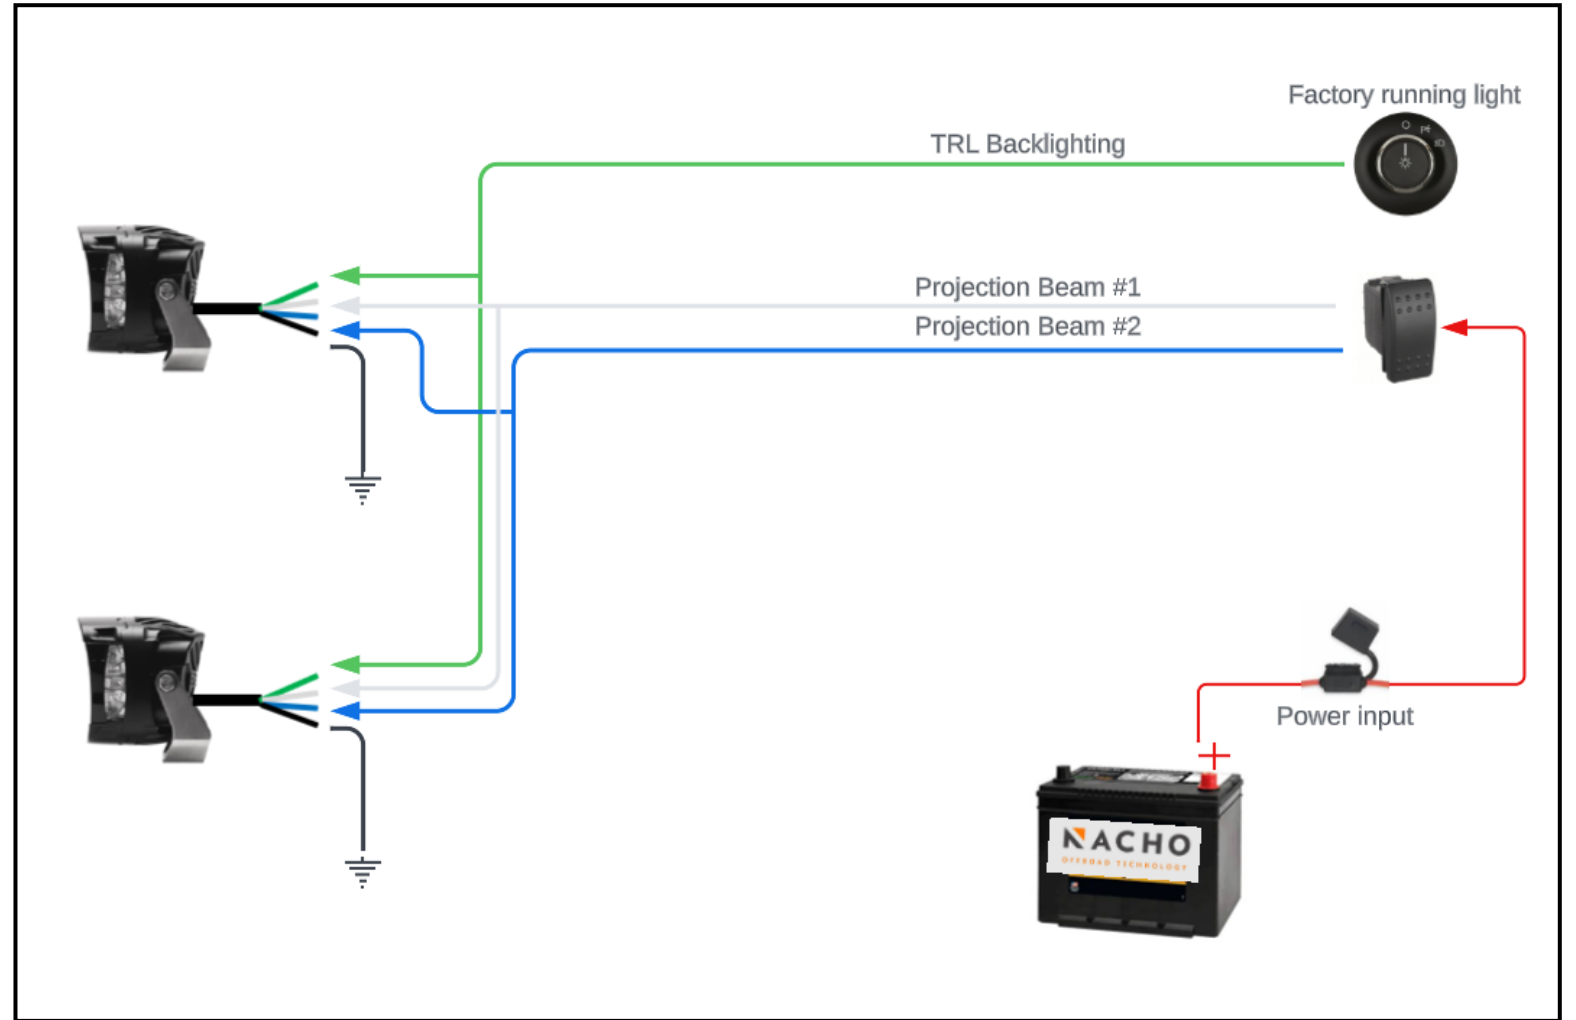

# **Nacho Quatro Wiring Configurations**

## Full independent control using 3 switches.

SKU	Beam	Projection Beam #1	Projection Beam #2	TRL
PM431	Spot	Low	High	Yes
PM451	Flood	Low	High	Yes
PM411	Combo	Flood	Spot/Flood	Yes
PM461 PM471	SAE	SAE J583	Spot/SAE Fog	Yes

Projection Beam #1	Aftermarket Dash Switch
Projection Beam #2	Aftermarket Dash Switch
TRL	Aftermarket Dash Switch

## Full independent control using 3-way switch + Factory.

SKU	Beam	Projection Beam #1	Projection Beam #2	TRL
PM431	Spot	Low	High	Yes
PM451	Flood	Low	High	Yes
PM411	Combo	Flood	Spot/Flood	Yes
PM461 PM471	SAE	SAE J583	Spot/SAE Fog	Yes