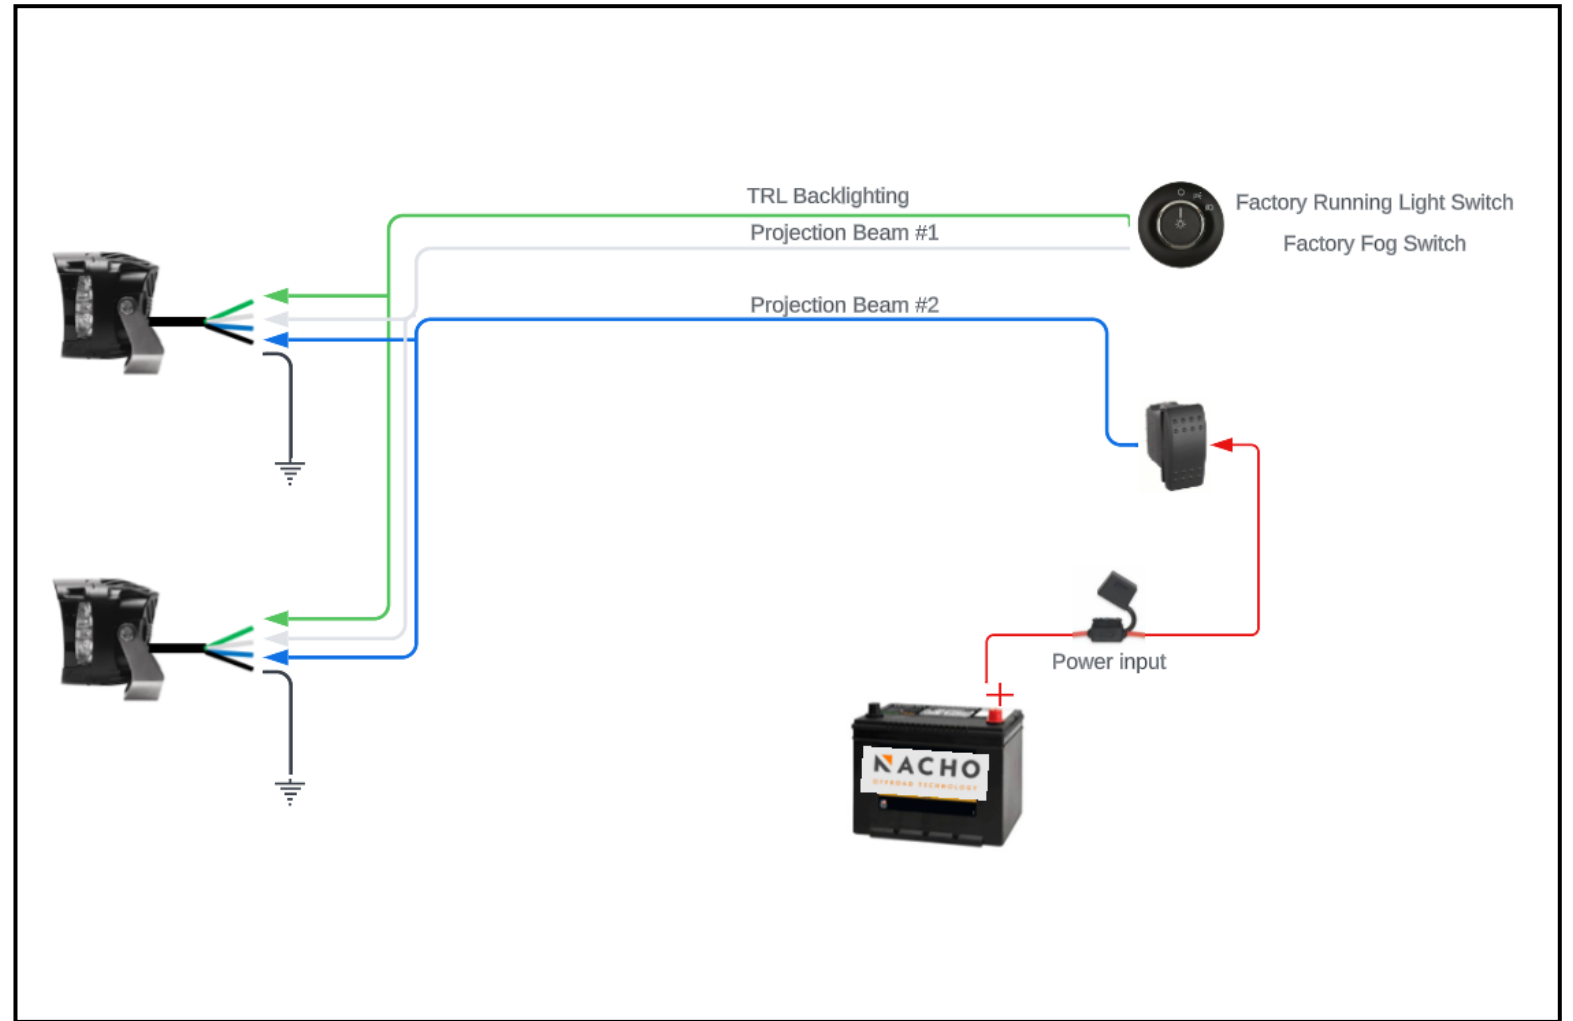

Full independent control using 1 switch + Factory.

SKU	Beam	Projection Beam #1	Projection Beam #2	TRL
PM431	Spot	Low	High	Yes
PM451	Flood	Low	High	Yes
PM411	Combo	Flood	Spot/Flood	Yes
PM461 PM471	SAE	SAE J583	Spot/SAE Fog	Yes

Projection Beam #1	Factory Fog Switch
Projection Beam #2	Aftermarket Dash Switch
TRL	Factory Running Light Switch