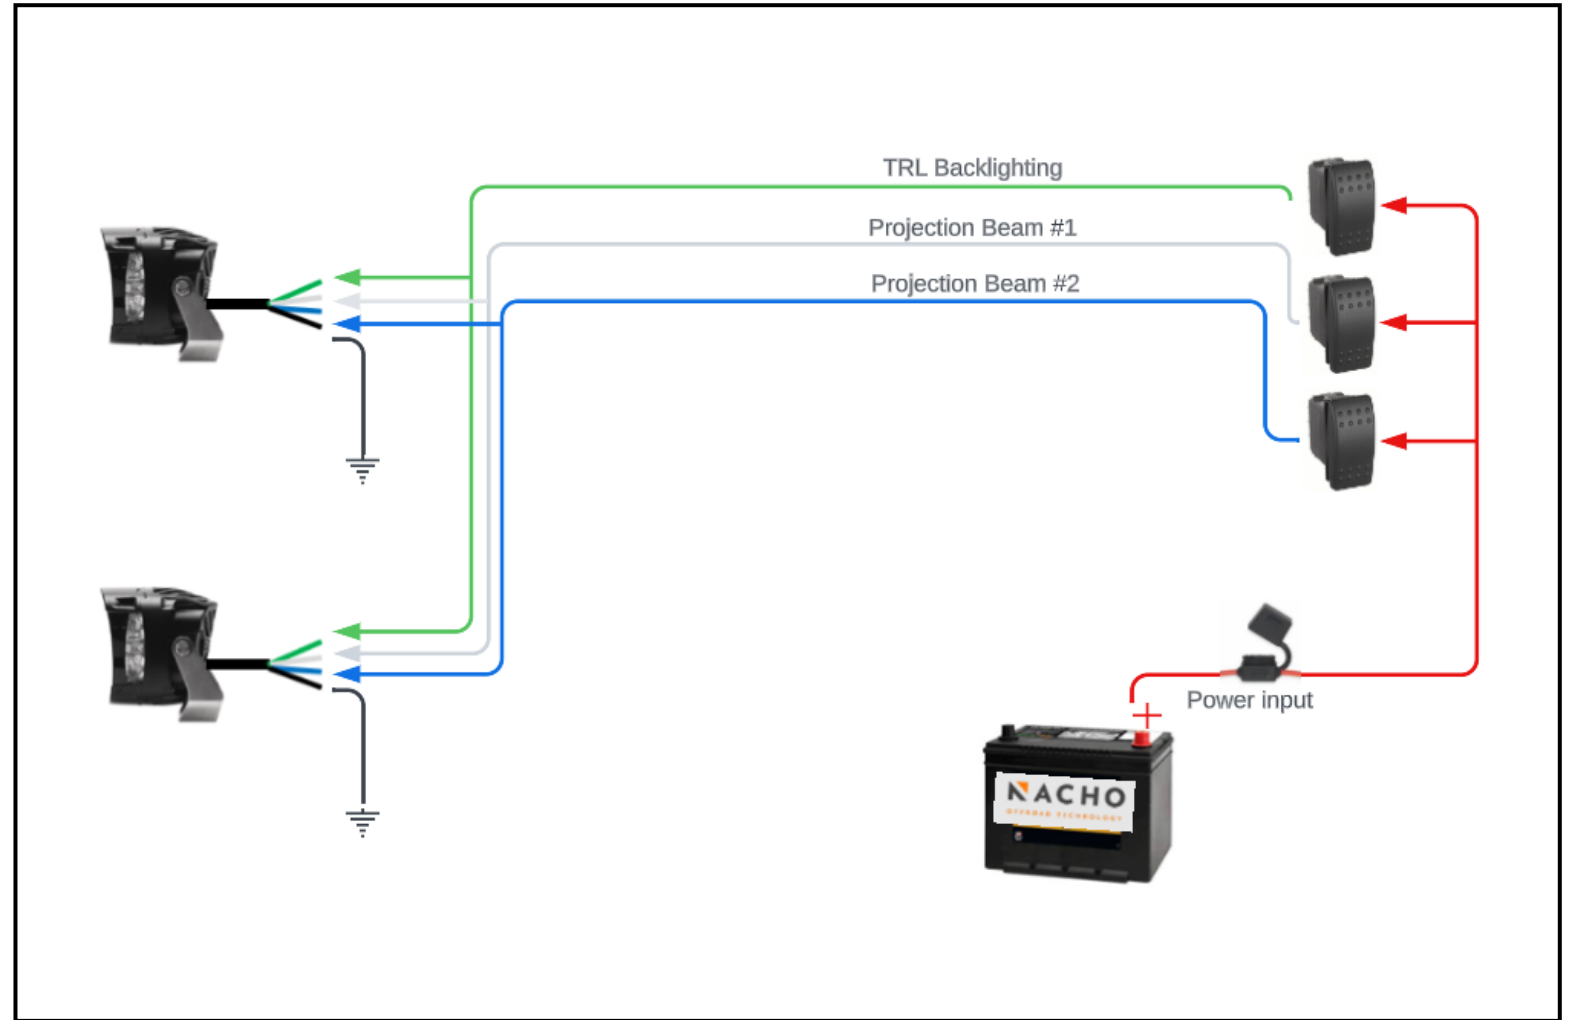

# **Nacho Quatro Wiring Configurations**

## Full independent control using 3 switches.

SKU	Beam	Projection Beam #1	Projection Beam #2	TRL
PM431	Spot	Low	High	Yes
PM451	Flood	Low	High	Yes
PM411	Combo	Flood	Spot/Flood	Yes
PM461 PM471	SAE	SAE J583	Spot/SAE Fog	Yes

Projection Beam #1	Aftermarket Dash Switch
Projection Beam #2	Aftermarket Dash Switch
TRL	Aftermarket Dash Switch

## Full independent control using 3-way switch + Factory.

SKU	Beam	Projection Beam #1	Projection Beam #2	TRL
PM431	Spot	Low	High	Yes
PM451	Flood	Low	High	Yes
PM411	Combo	Flood	Spot/Flood	Yes
PM461 PM471	SAE	SAE J583	Spot/SAE Fog	Yes