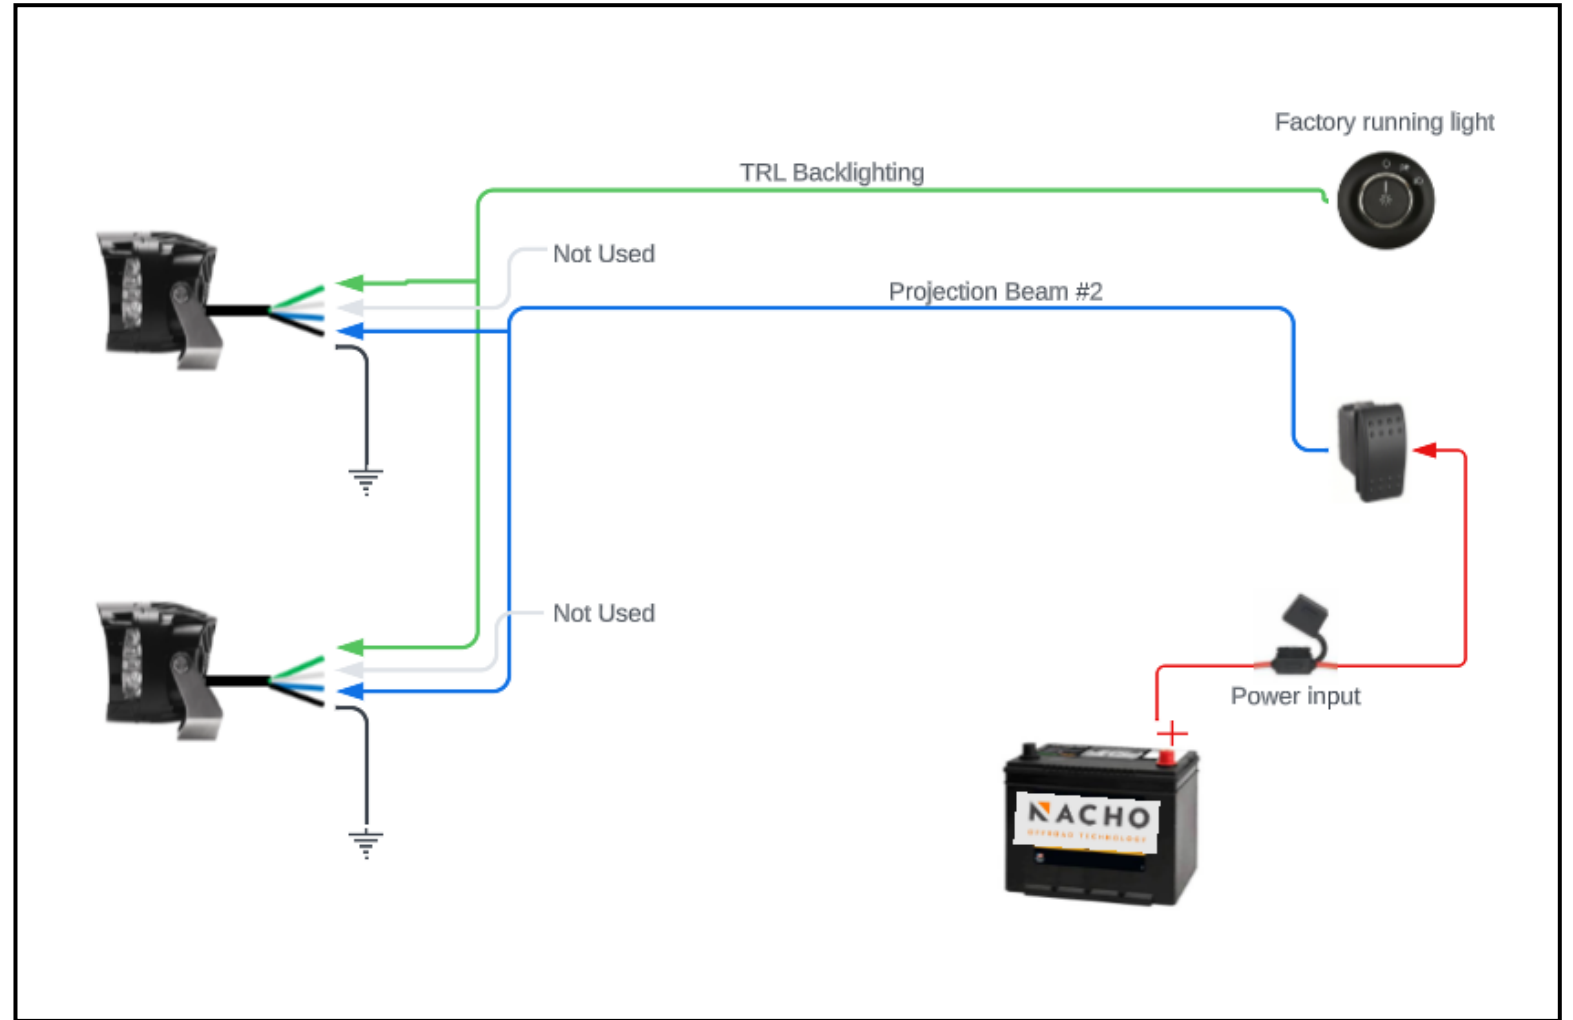

Non independent projection control using 1 switch + Factory.

SKU	Beam	Projection Beam #1	Projection Beam #2	TRL
PM431	Spot	Low	High	Yes
PM451	Flood	Low	High	Yes
PM411	Combo	Flood	Spot/Flood	Yes
PM461 PM471	SAE	SAE J583	Spot/SAE Fog	Yes

Projection Beam #1	N/A
Projection Beam #2	Aftermarket Dash Switch
TRL	Factory Running Light Switch