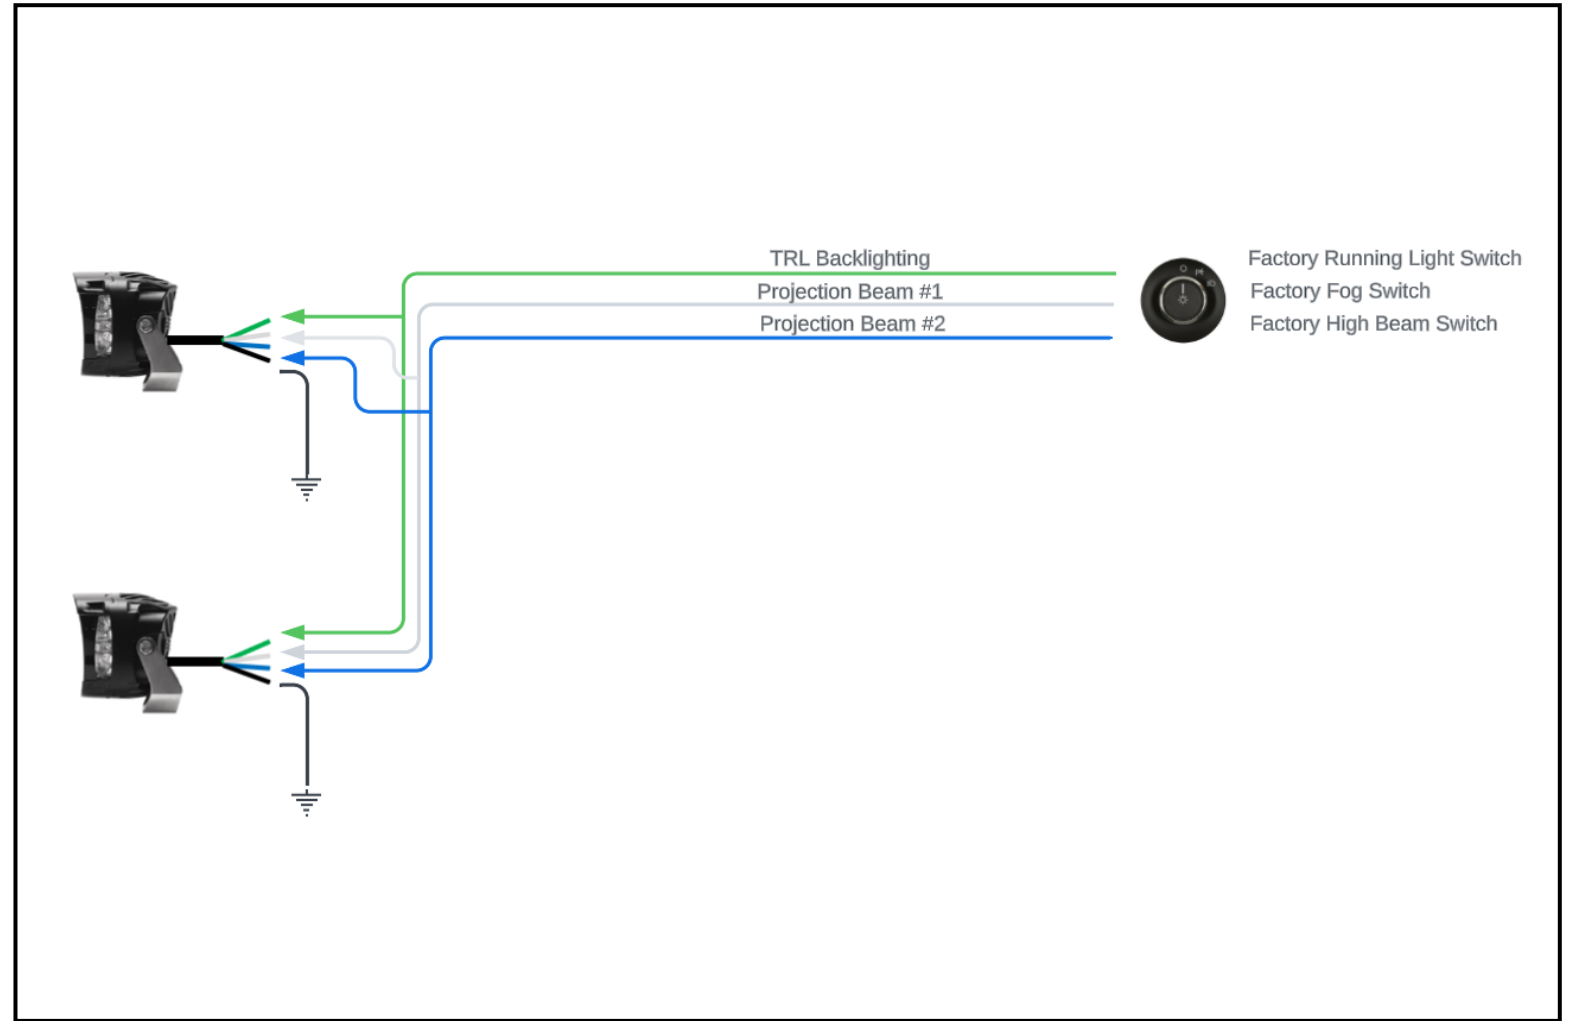

Full independent control using Factory only.

SKU	Beam	Projection Beam #1	Projection Beam #2	TRL
PM431	Spot	Low	High	Yes
PM451	Flood	Low	High	Yes
PM411	Combo	Flood	Spot/Flood	Yes
PM461 PM471	SAE	SAE J583	Spot/SAE Fog	Yes

Projection Beam #1	Factory Fog Switch
Projection Beam #2	Factory High Beam Switch
TRL	Factory Running Light Switch