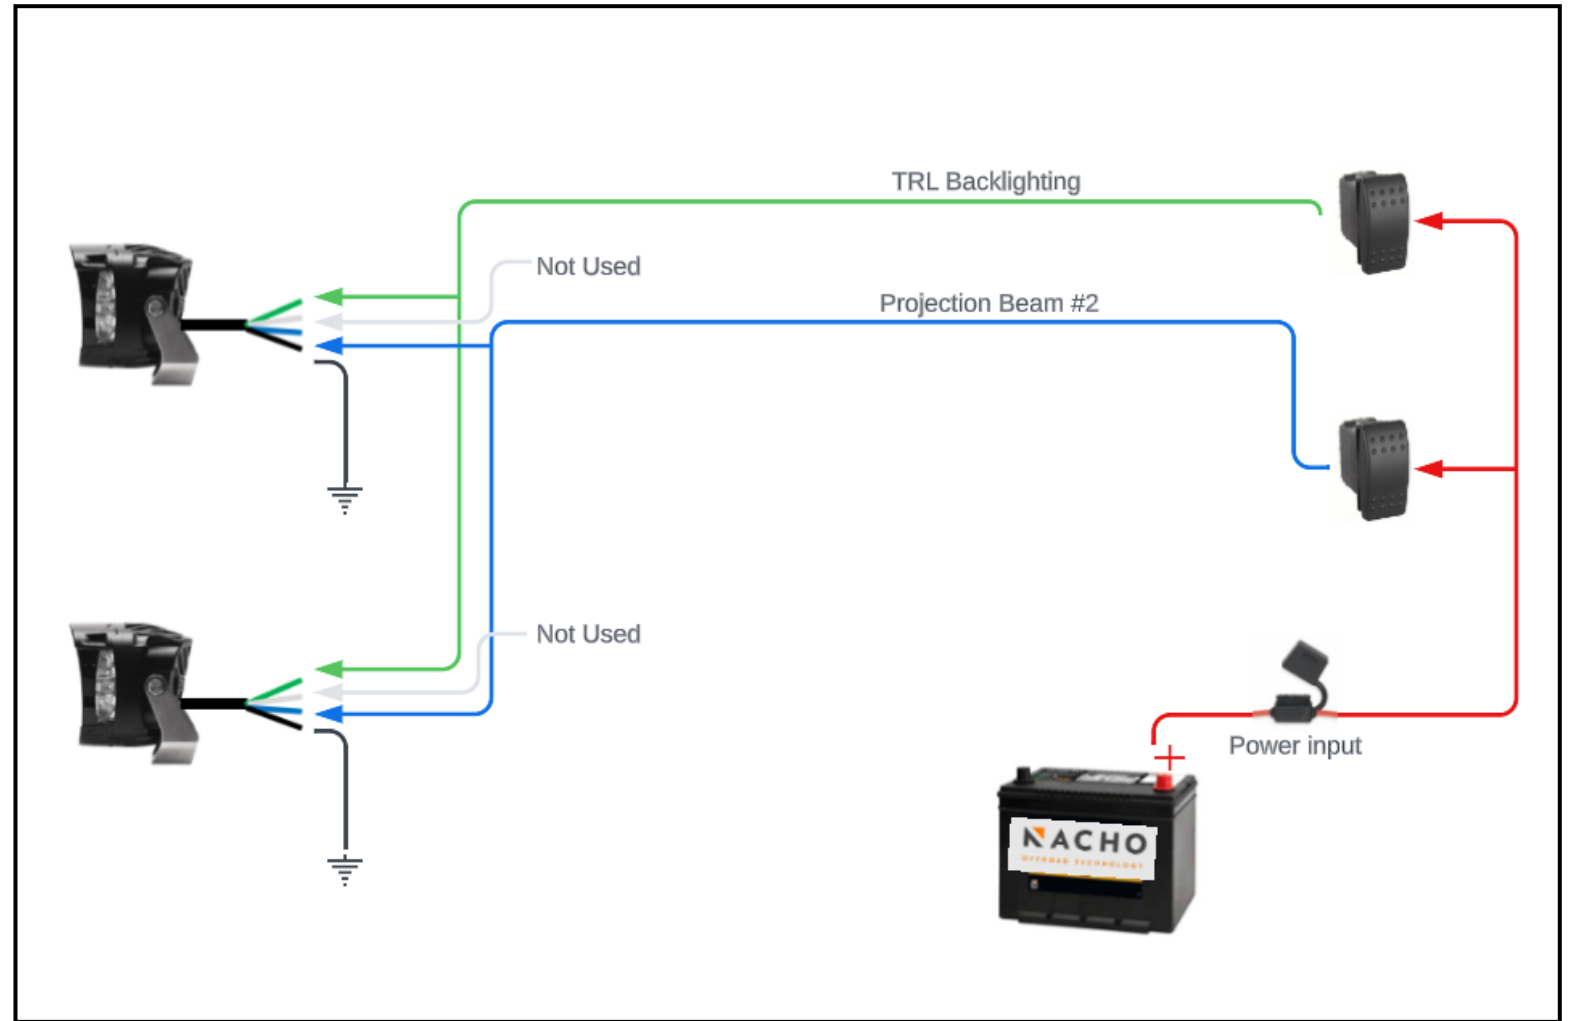

Non independent projection control using 2 switches. (All-on)

SKU	Beam	Projection Beam #1	Projection Beam #2	TRL
PM431	Spot	Low	High	Yes
PM451	Flood	Low	High	Yes
PM411	Combo	Flood	Spot/Flood	Yes
PM461 PM471	SAE	SAE J583	Spot/SAE Fog	Yes

Projection Beam #1	N/A
Projection Beam #2	Aftermarket Dash Switch
TRL	Aftermarket Dash Switch