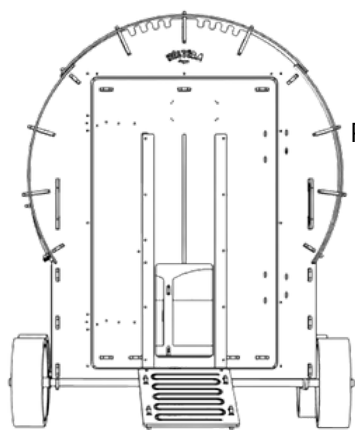

NESTERA

3-TIERED PERCH SYSTEM (3x85.8 CM EACH)
2 NESTBOXES (28x30 CM EACH)

THE WAGON

Living Area dimensions

Perch x 3
85.8 cm

115.7 cm
Width

115 cm
Depth

Outer dimensions