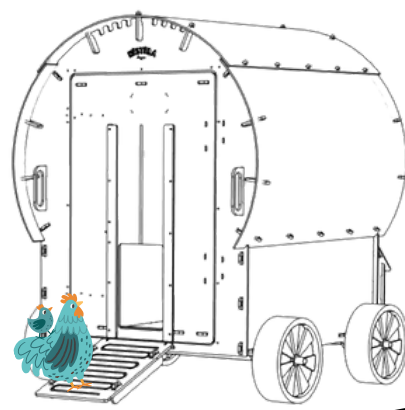

NESTERA

3-TIERED PERCH SYSTEM (3x85.8 CM EACH)
2 NESTBOXES (28x30 CM EACH)

THE WAGON

Living Area dimensions

Perch x 3
85.8 cm

115.7 cm
Width

115 cm
Depth

Outer dimensions