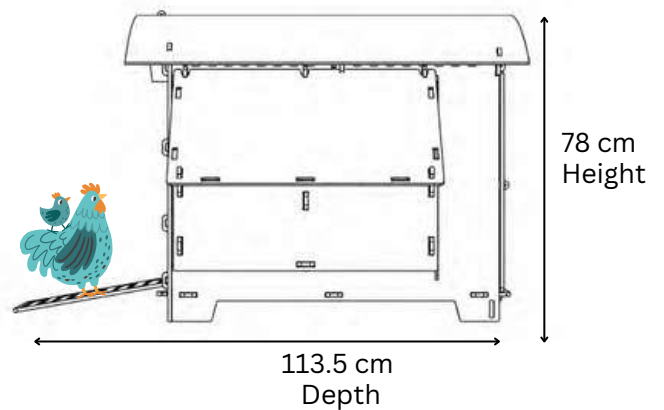

NESTERA

2 PERCHES OF 91CM EACH
2 NESTBOXES (28x30CM EACH)

LARGE GROUND COOP

Living Area dimensions

Outer dimensions