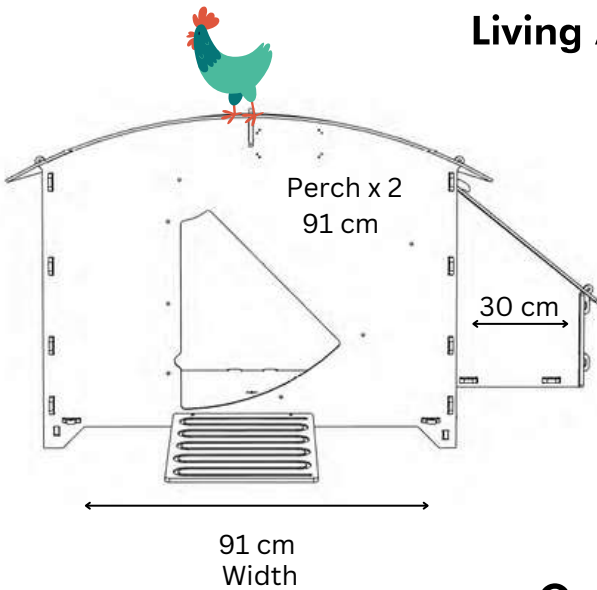

LARGE GROUND COOP

Living Area dimensions

Outer dimensions