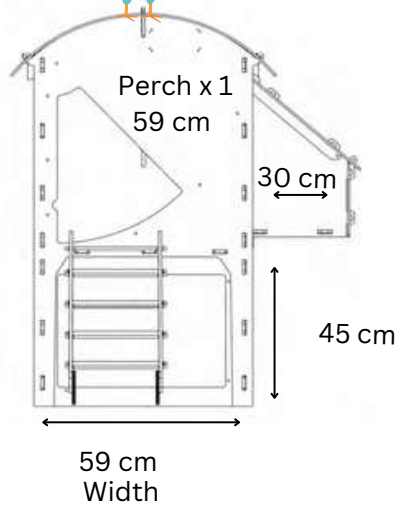

SMALL RAISED COOP

Living Area dimensions