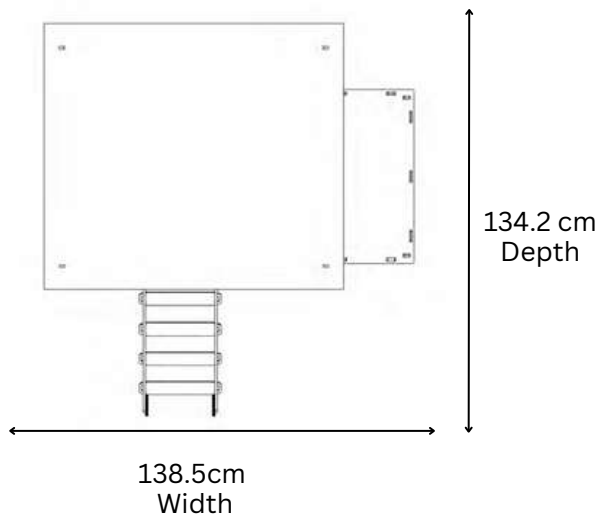

NESTERA

2 PERCHES OF 91CM EACH
2 NESTBOXES (28x30CM EACH)

LARGE RAISED COOP

Living Area dimensions

Outer dimensions