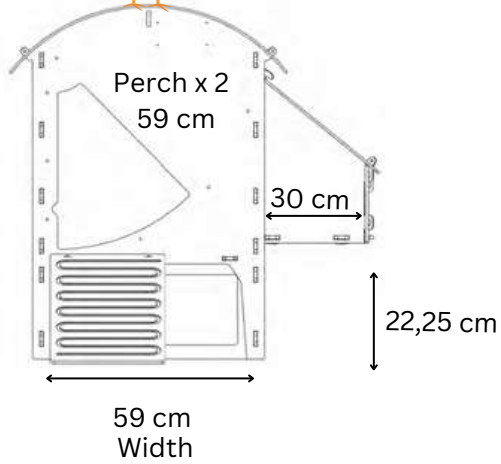

## Living Area dimensions

## Outer dimensions

# NESTERA

2 PERCHES OF 59CM EACH  
2 NESTBOXES (28x30CM EACH)

### Outer dimensions