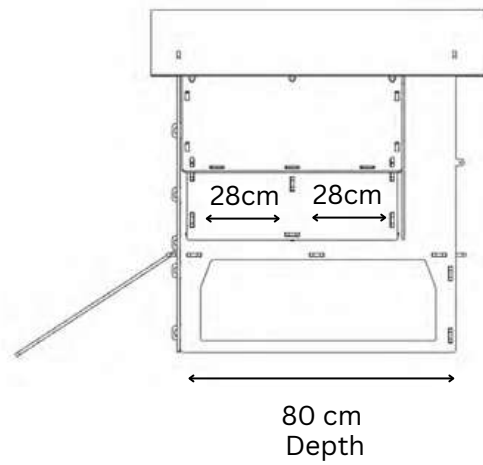

MEDIUM LODGE COOP

Living Area dimensions

Outer dimensions