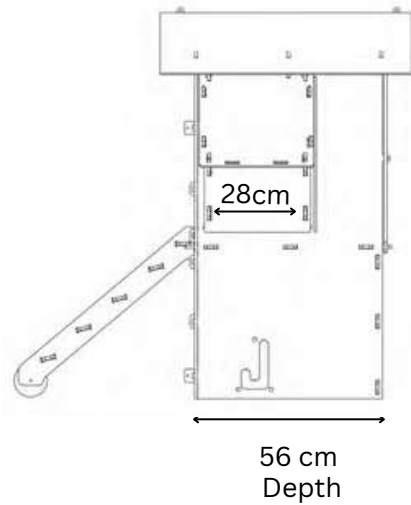

SMALL RAISED COOP

Living Area dimensions