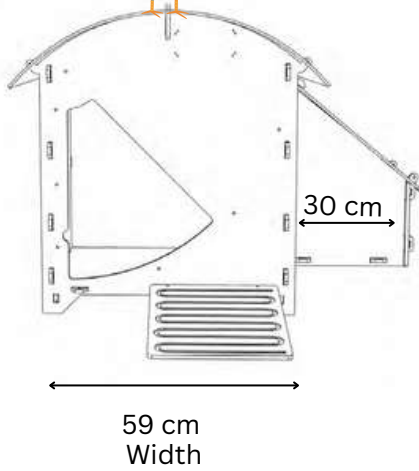

# NESTERA

1 PERCH OF 59CM  
1 NESTBOX 28x30CM

### Outer dimensions