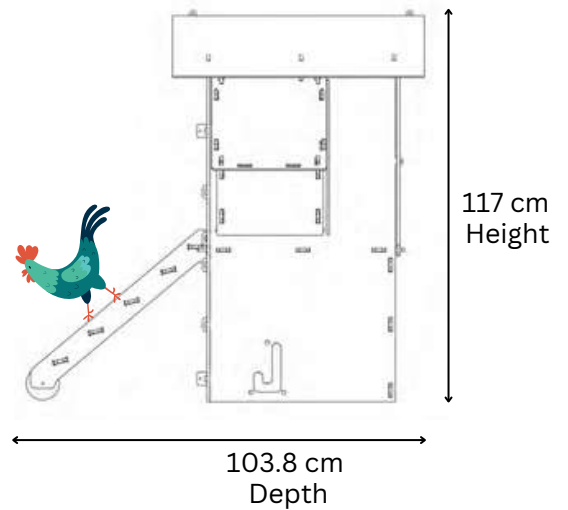

Outer dimensions