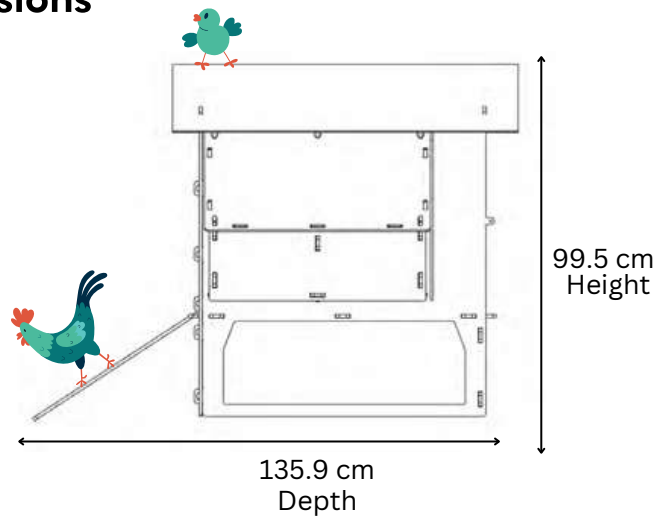

NESTERA

2 PERCHES OF 59CM EACH
2 NESTBOXES (28x30CM EACH)

MEDIUM LODGE COOP

Living Area dimensions

Outer dimensions