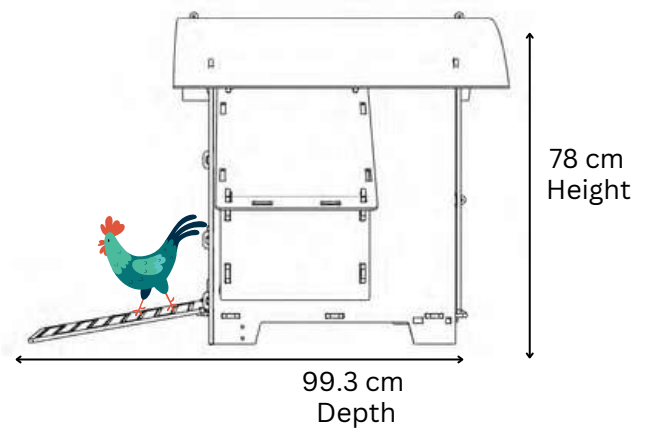

# NESTERA

1 PERCH OF 59CM  
1 NESTBOX 28x30CM

### Outer dimensions