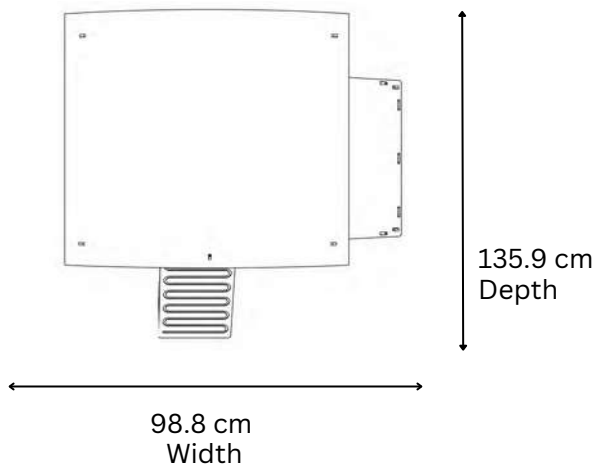

NESTERA

2 PERCHES OF 59CM EACH
2 NESTBOXES (28x30CM EACH)

MEDIUM LODGE COOP

Living Area dimensions

Outer dimensions