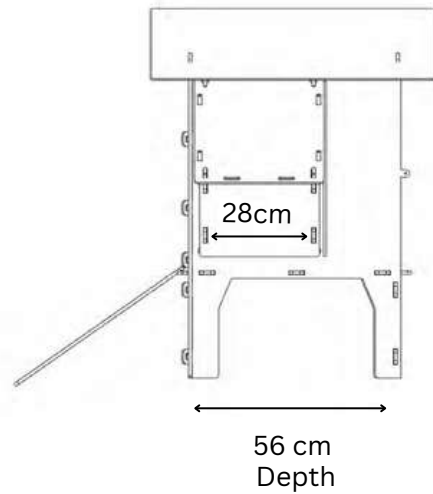

### Outer dimensions

# NESTERA

1 PERCH OF 59CM  
1 NESTBOX 28x30CM

SMALL LODGE COOP

## Living Area dimensions

## Outer dimensions