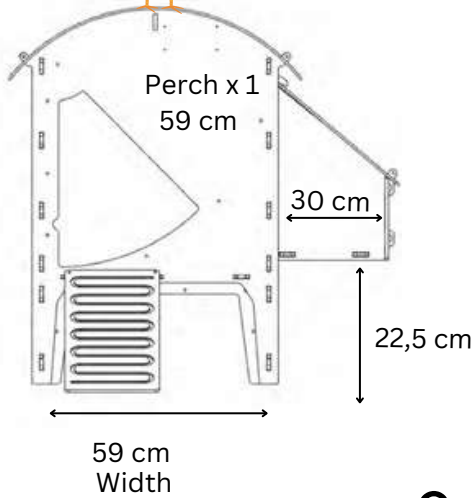

### Outer dimensions

# NESTERA

1 PERCH OF 59CM  
1 NESTBOX 28x30CM

SMALL LODGE COOP

## Living Area dimensions

## Outer dimensions