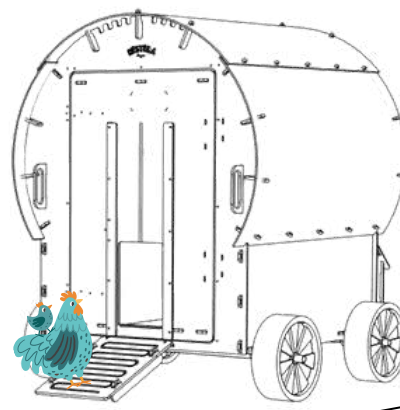

142 cm
Depth