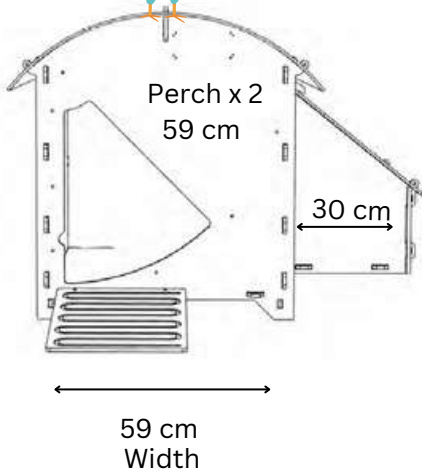

### Outer dimensions

# NESTERA

2 PERCHES OF 59CM EACH  
2 NESTBOXES (28x30CM EACH)