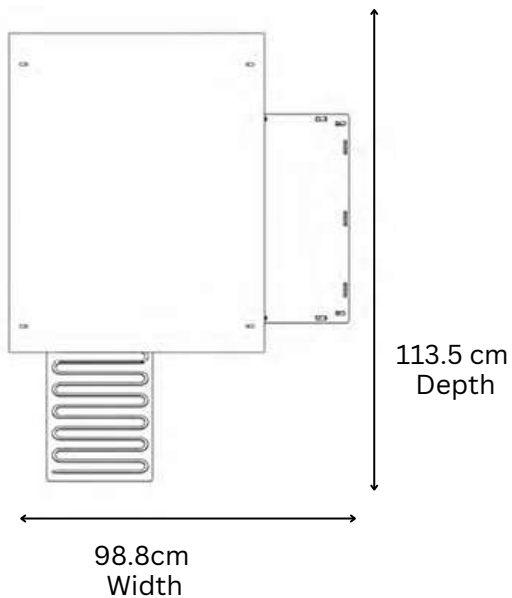

### Outer dimensions

# NESTERA

2 PERCHES OF 59CM EACH  
2 NESTBOXES (28x30CM EACH)

## Outer dimensions