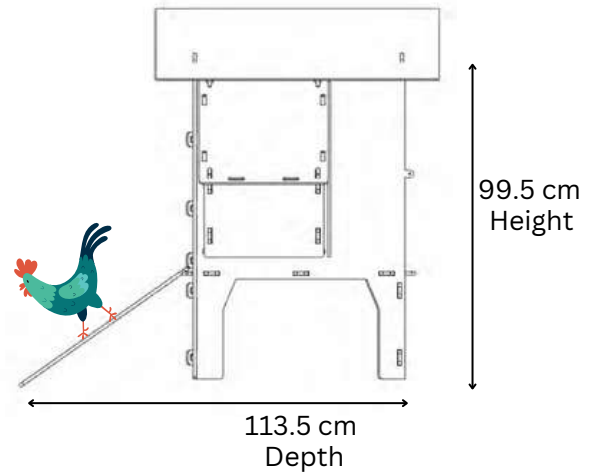

### Outer dimensions

# NESTERA

1 PERCH OF 59CM  
1 NESTBOX 28x30CM

SMALL LODGE COOP

## Living Area dimensions

## Outer dimensions