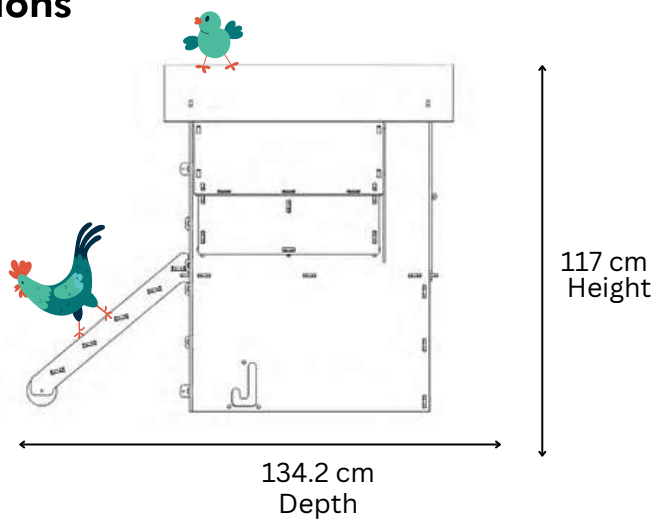

### Outer dimensions

# NESTERA

2 PERCHES OF 59CM EACH  
2 NESTBOXES (28x30CM EACH)

## Outer dimensions

### Outer dimensions

31.9 cm 31.9 cm

142 cm  
Depth

113 cm  
Width

138.2 cm  
Height

174 cm  
Depth