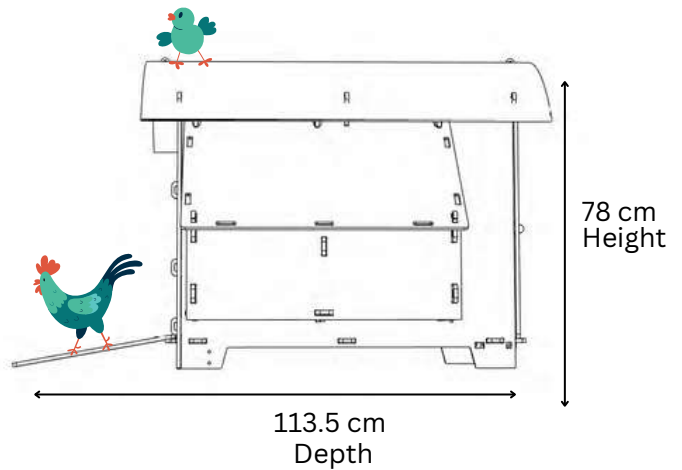

### Outer dimensions

# NESTERA

2 PERCHES OF 59CM EACH  
2 NESTBOXES (28x30CM EACH)

### Living Area dimensions