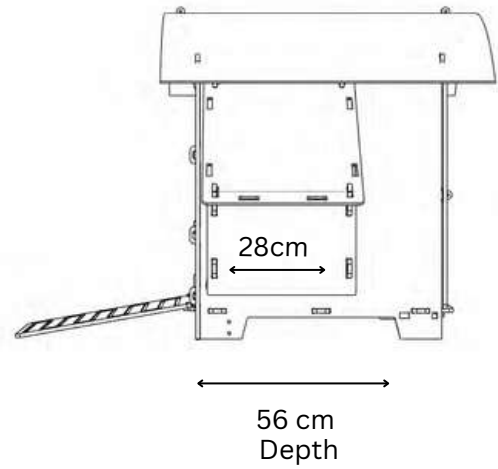

# NESTERA

1 PERCH OF 59CM  
1 NESTBOX 28x30CM

### Outer dimensions