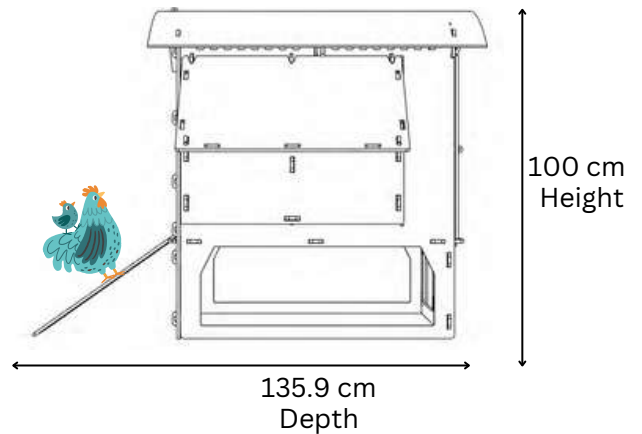

NESTERA

2 PERCHES OF 91CM EACH
2 NESTBOXES (28x30CM EACH)

LARGE LODGE COOP

Living Area dimensions

Outer dimensions