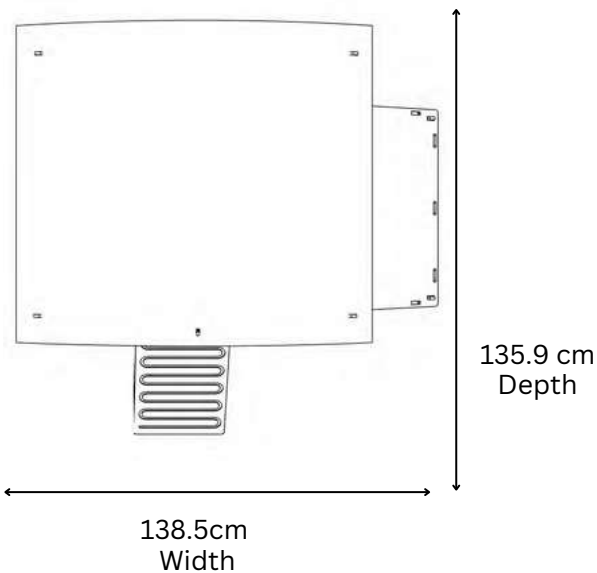

NESTERA

2 PERCHES OF 91CM EACH
2 NESTBOXES (28x30CM EACH)

LARGE LODGE COOP

Living Area dimensions

Outer dimensions