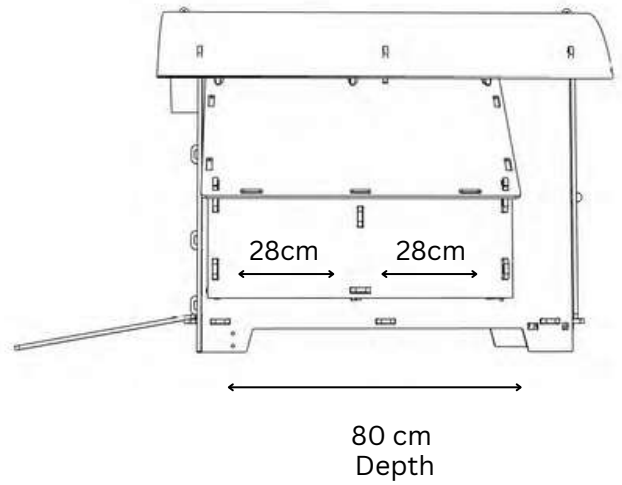

### Outer dimensions

# NESTERA

2 PERCHES OF 59CM EACH  
2 NESTBOXES (28x30CM EACH)

### Living Area dimensions