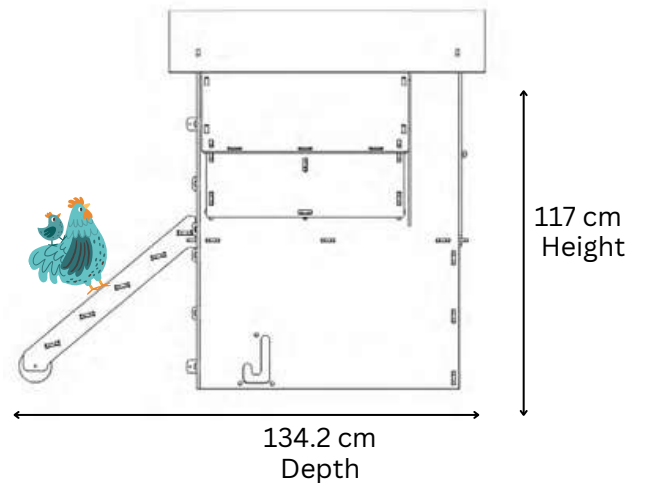

NESTERA

2 PERCHES OF 91CM EACH
2 NESTBOXES (28x30CM EACH)

LARGE RAISED COOP

Living Area dimensions

Outer dimensions