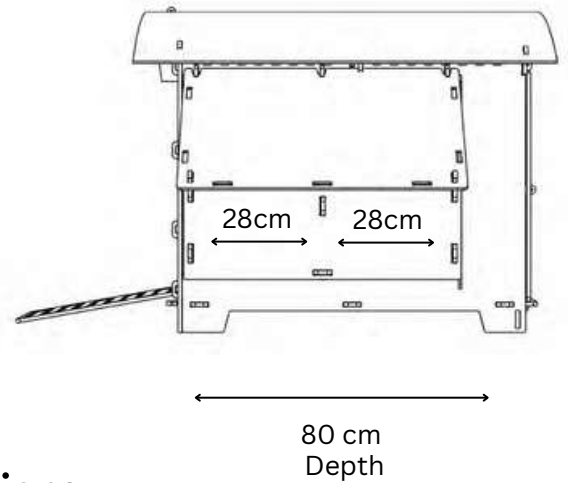

LARGE GROUND COOP

Living Area dimensions

Outer dimensions