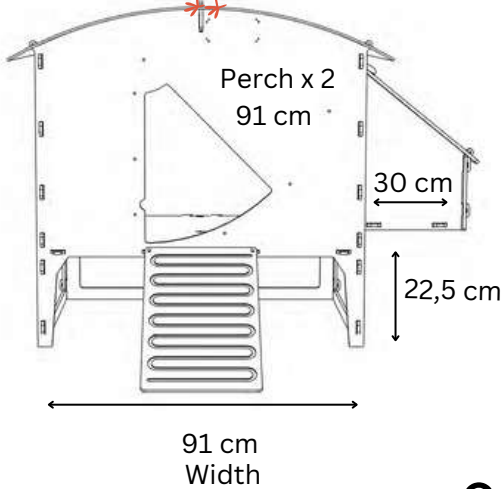

Outer dimensions