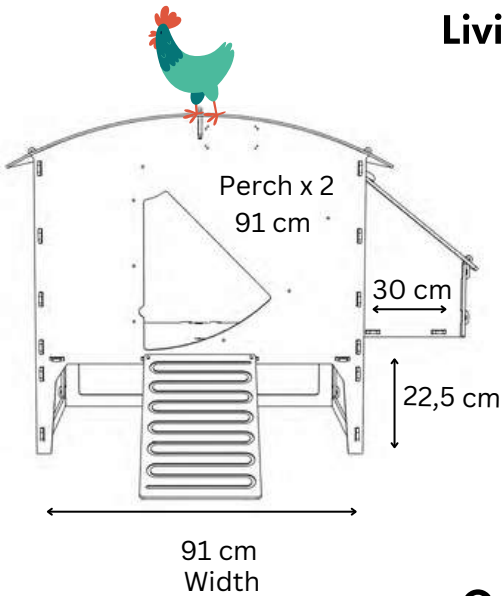

SMALL LODGE COOP

1 PERCH OF 59CM
1 NESTBOX 28x30CM

Living Area dimensions

Outer dimensions

NESTERA

2 PERCHES OF 59CM EACH
2 NESTBOXES (28x30CM EACH)

MEDIUM LODGE COOP

Living Area dimensions

Outer dimensions

NESTERA

2 PERCHES OF 91CM EACH
2 NESTBOXES (28x30CM EACH)

LARGE LODGE COOP

Living Area dimensions

Outer dimensions

NESTERA

1 PERCH OF 59CM
1 NESTBOX 28x30CM

SMALL RAISED COOP

Living Area dimensions

Outer dimensions

NESTERA

2 PERCHES OF 59CM EACH
2 NESTBOXES (28x30CM EACH)

MEDIUM RAISED COOP

Outer dimensions

NESTERA

Perch x 3
85.8 cm

113 cm
Width

142 cm
Depth

Outer dimensions

31.9 cm 31.9 cm

113 cm
Width

142 cm
Depth

174 cm
Depth