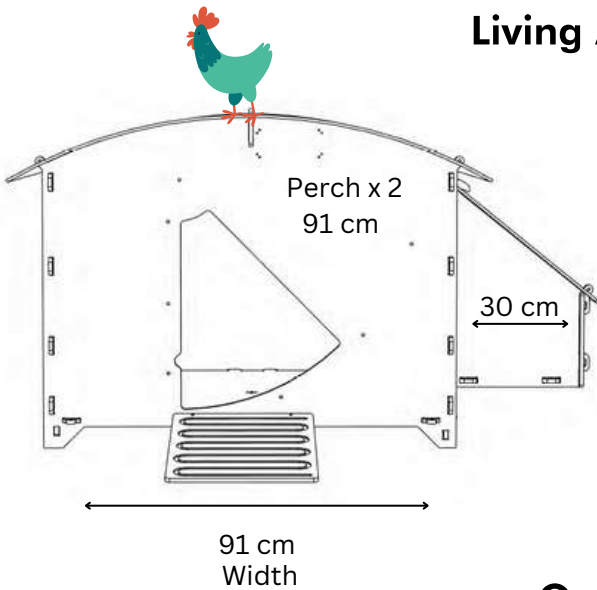

NESTERA

1 PERCH OF 59CM
1 NESTBOX 28x30CM

SMALL GROUND COOP

Living Area dimensions

Outer dimensions

NESTERA

2 PERCHES OF 59CM EACH
2 NESTBOXES (28x30CM EACH)

MEDIUM GROUND COOP

Living Area dimensions

Outer dimensions

NESTERA

2 PERCHES OF 91CM EACH
2 NESTBOXES (28x30CM EACH)

LARGE GROUND COOP

Living Area dimensions

Outer dimensions

NESTERA

SMALL LODGE COOP

1 PERCH OF 59CM
1 NESTBOX 28x30CM

Living Area dimensions

Outer dimensions

NESTERA

2 PERCHES OF 59CM EACH
2 NESTBOXES (28x30CM EACH)

MEDIUM LODGE COOP

Living Area dimensions

Outer dimensions

NESTERA

2 PERCHES OF 91CM EACH
2 NESTBOXES (28x30CM EACH)

LARGE LODGE COOP

Living Area dimensions

Outer dimensions

NESTERA

1 PERCH OF 59CM
1 NESTBOX 28x30CM