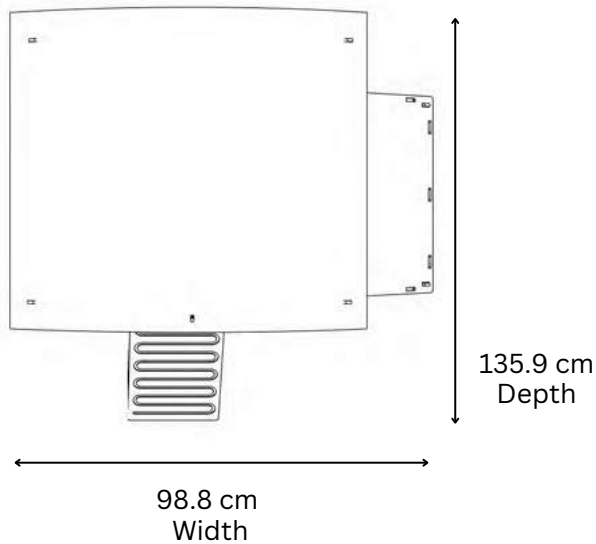

SMALL LODGE COOP

1 PERCH OF 59CM
1 NESTBOX 28x30CM

Living Area dimensions

Outer dimensions

NESTERA

2 PERCHES OF 59CM EACH
2 NESTBOXES (28x30CM EACH)

MEDIUM LODGE COOP

Living Area dimensions

Outer dimensions

NESTERA

2 PERCHES OF 91CM EACH
2 NESTBOXES (28x30CM EACH)

LARGE LODGE COOP

Living Area dimensions

Outer dimensions

NESTERA

1 PERCH OF 59CM
1 NESTBOX 28x30CM

Perch x 3
85.8 cm

113 cm
Width

142 cm
Depth

Outer dimensions

31.9 cm 31.9 cm

113 cm
Width

142 cm
Depth

174 cm
Depth

110 cm
Width

113.5 cm
Depth

113.5 cm
Depth

78 cm
Height