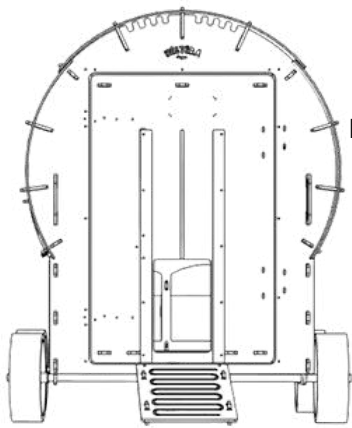

SMALL RAISED COOP

Living Area dimensions

Outer dimensions

NESTERA

2 PERCHES OF 59CM EACH
2 NESTBOXES (28x30CM EACH)

MEDIUM RAISED COOP

Outer dimensions

NESTERA

2 PERCHES OF 91CM EACH
2 NESTBOXES (28x30CM EACH)

LARGE RAISED COOP

Living Area dimensions

Outer dimensions

NESTERA

3-TIERED PERCH SYSTEM (3x85.8 CM EACH)
2 NESTBOXES (31.9x30 CM EACH)

THE WAGON

Living Area dimensions

Perch x 3
85.8 cm

113 cm
Width

142 cm
Depth

Outer dimensions

31.9 cm 31.9 cm

113 cm
Width

142 cm
Depth

174 cm
Depth

110 cm
Width

113.5 cm
Depth

113.5 cm
Depth

78 cm
Height