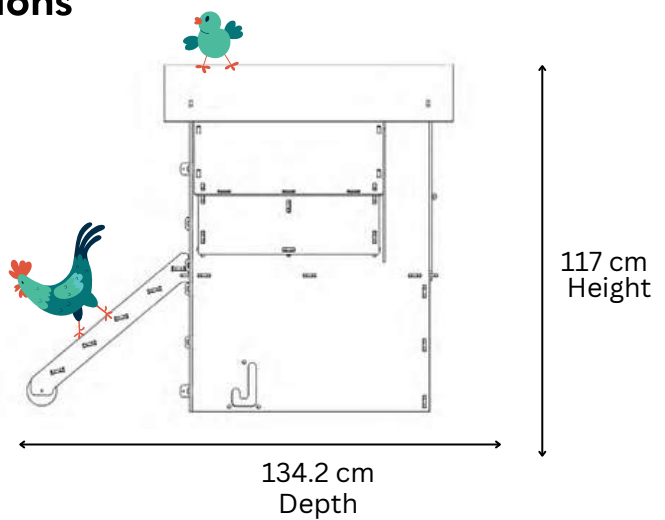

SMALL RAISED COOP

Living Area dimensions

Outer dimensions

NESTERA

2 PERCHES OF 59CM EACH
2 NESTBOXES (28x30CM EACH)

MEDIUM RAISED COOP

Outer dimensions

NESTERA

2 PERCHES OF 91CM EACH
2 NESTBOXES (28x30CM EACH)

LARGE RAISED COOP

Living Area dimensions

Outer dimensions

NESTERA

3-TIERED PERCH SYSTEM (3x85.8 CM EACH)
2 NESTBOXES (31.9x30 CM EACH)

THE WAGON

Living Area dimensions

Perch x 3
85.8 cm

113 cm
Width

142 cm
Depth

Outer dimensions

31.9 cm 31.9 cm

113 cm
Width

142 cm
Depth

174 cm
Depth

110 cm
Width

113.5 cm
Depth

113.5 cm
Depth

78 cm
Height