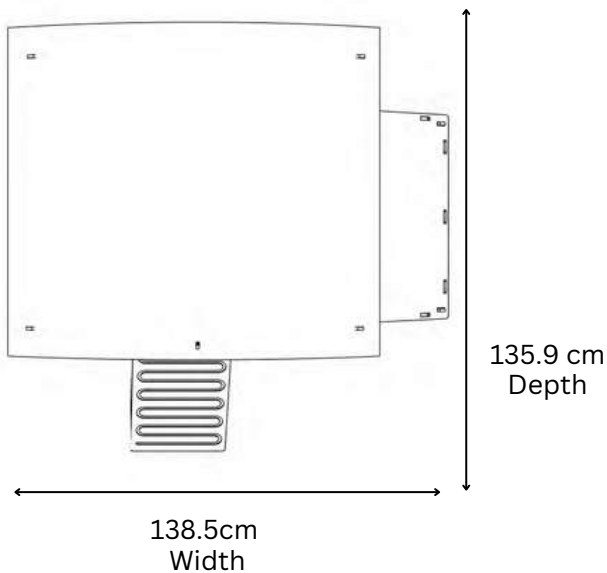

Outer dimensions

NESTERA

2 PERCHES OF 91CM EACH
2 NESTBOXES (28x30CM EACH)

LARGE LODGE COOP

Living Area dimensions

Outer dimensions

NESTERA

1 PERCH OF 59CM
1 NESTBOX 28x30CM

SMALL RAISED COOP

Living Area dimensions

Outer dimensions

NESTERA

2 PERCHES OF 59CM EACH
2 NESTBOXES (28x30CM EACH)

MEDIUM RAISED COOP

Outer dimensions

NESTERA

Perch x 3
85.8 cm

113 cm
Width

142 cm
Depth

Outer dimensions

31.9 cm 31.9 cm

113 cm
Width

142 cm
Depth

174 cm
Depth

110 cm
Width

113.5 cm
Depth

113.5 cm
Depth

78 cm
Height