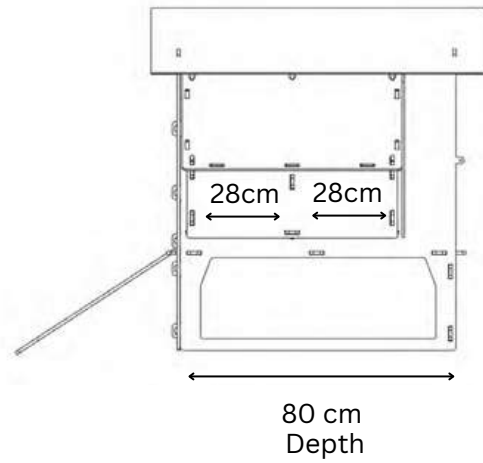

SMALL LODGE COOP

1 PERCH OF 59CM
1 NESTBOX 28x30CM

Living Area dimensions

Outer dimensions

NESTERA

2 PERCHES OF 59CM EACH
2 NESTBOXES (28x30CM EACH)

MEDIUM LODGE COOP

Living Area dimensions

Outer dimensions

NESTERA

2 PERCHES OF 91CM EACH
2 NESTBOXES (28x30CM EACH)

LARGE LODGE COOP

Living Area dimensions

Outer dimensions

NESTERA

1 PERCH OF 59CM
1 NESTBOX 28x30CM

Perch x 3
85.8 cm

113 cm
Width

142 cm
Depth

Outer dimensions

31.9 cm 31.9 cm

113 cm
Width

142 cm
Depth

174 cm
Depth

110 cm
Width

113.5 cm
Depth

113.5 cm
Depth

78 cm
Height