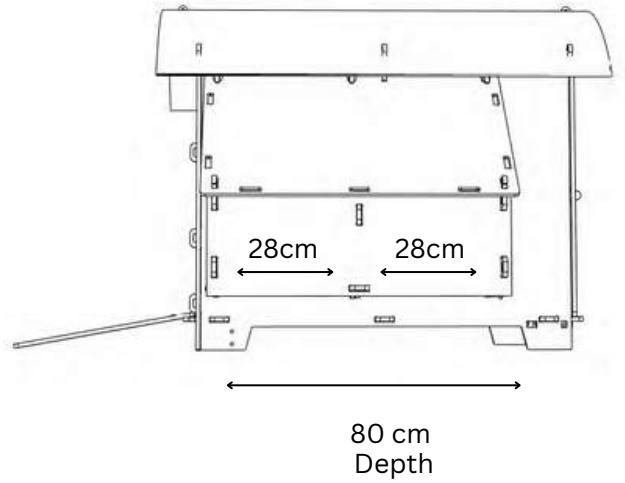

NESTERA

1 PERCH OF 59CM
1 NESTBOX 28x30CM

SMALL GROUND COOP

Living Area dimensions

Outer dimensions

NESTERA

2 PERCHES OF 59CM EACH
2 NESTBOXES (28x30CM EACH)

MEDIUM GROUND COOP

Living Area dimensions

Outer dimensions

NESTERA

2 PERCHES OF 91CM EACH
2 NESTBOXES (28x30CM EACH)

LARGE GROUND COOP

Living Area dimensions

Outer dimensions

NESTERA

Perch x 3
85.8 cm

113 cm
Width

142 cm
Depth

Outer dimensions

31.9 cm 31.9 cm

113 cm
Width

142 cm
Depth

174 cm
Depth

110 cm
Width

113.5 cm
Depth

113.5 cm
Depth

78 cm
Height