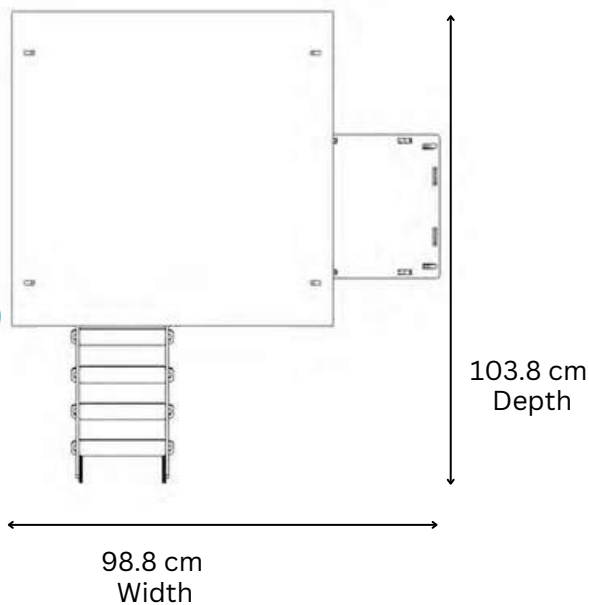

Outer dimensions

NESTERA

2 PERCHES OF 91CM EACH
2 NESTBOXES (28x30CM EACH)

LARGE LODGE COOP

Living Area dimensions

Outer dimensions

NESTERA

1 PERCH OF 59CM
1 NESTBOX 28x30CM

SMALL RAISED COOP

Living Area dimensions

Outer dimensions

NESTERA

2 PERCHES OF 59CM EACH
2 NESTBOXES (28x30CM EACH)

MEDIUM RAISED COOP

Outer dimensions

NESTERA

Perch x 3
85.8 cm

113 cm
Width

142 cm
Depth

Outer dimensions

31.9 cm 31.9 cm

113 cm
Width

142 cm
Depth

174 cm
Depth

110 cm
Width

113.5 cm
Depth

113.5 cm
Depth

78 cm
Height