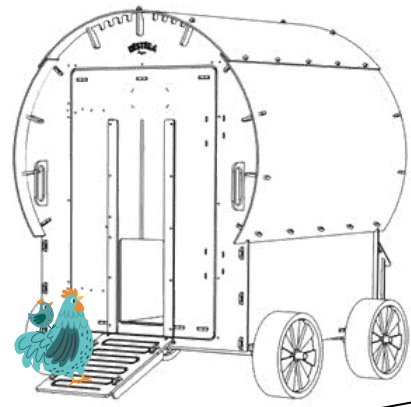

SMALL RAISED COOP

Living Area dimensions

Outer dimensions

NESTERA

2 PERCHES OF 59CM EACH
2 NESTBOXES (28x30CM EACH)

MEDIUM RAISED COOP

Outer dimensions

NESTERA

2 PERCHES OF 91CM EACH
2 NESTBOXES (28x30CM EACH)

LARGE RAISED COOP

Living Area dimensions

Outer dimensions

NESTERA

3-TIERED PERCH SYSTEM (3x85.8 CM EACH)
2 NESTBOXES (31.9x30 CM EACH)

THE WAGON

Living Area dimensions

Perch x 3
85.8 cm

113 cm
Width

142 cm
Depth

Outer dimensions

31.9 cm 31.9 cm

113 cm
Width

142 cm
Depth

174 cm
Depth

138.2 cm
Height

NESTERA

8 SMALL DUCKS OR 2 LARGE
GEESE

DUCK HOUSE

Living Area dimensions

100 cm
Width

80 cm
Depth

Outer dimensions