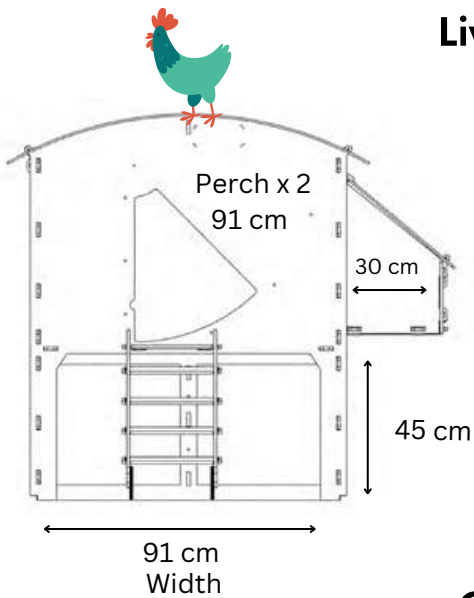

Outer dimensions

NESTERA

2 PERCHES OF 91CM EACH
2 NESTBOXES (28x30CM EACH)

LARGE LODGE COOP

Living Area dimensions

Outer dimensions

NESTERA

1 PERCH OF 59CM
1 NESTBOX 28x30CM

SMALL RAISED COOP

Living Area dimensions

Outer dimensions

NESTERA

2 PERCHES OF 59CM EACH
2 NESTBOXES (28x30CM EACH)

MEDIUM RAISED COOP

Outer dimensions

NESTERA

2 PERCHES OF 91CM EACH
2 NESTBOXES (28x30CM EACH)

LARGE RAISED COOP

Living Area dimensions

Outer dimensions

NESTERA

3-TIERED PERCH SYSTEM (3x85.8 CM EACH)
2 NESTBOXES (31.9x30 CM EACH)

THE WAGON

Living Area dimensions

Perch x 3
85.8 cm

113 cm
Width

142 cm
Depth

Outer dimensions

31.9 cm 31.9 cm

113 cm
Width

142 cm
Depth

174 cm
Depth