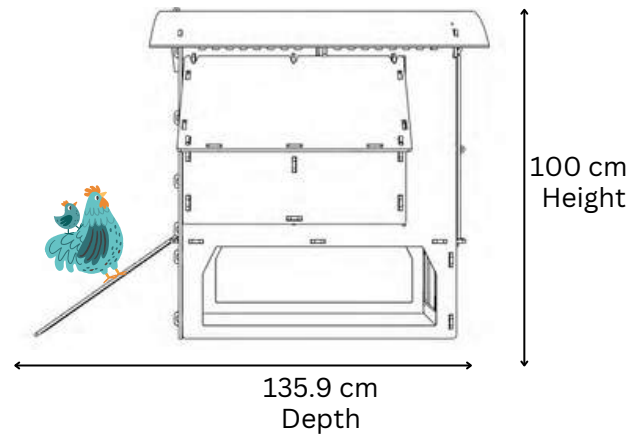

Outer dimensions

NESTERA

2 PERCHES OF 91CM EACH
2 NESTBOXES (28x30CM EACH)

LARGE LODGE COOP

Living Area dimensions

Outer dimensions

NESTERA

1 PERCH OF 59CM
1 NESTBOX 28x30CM

SMALL RAISED COOP

Living Area dimensions

Outer dimensions

NESTERA

2 PERCHES OF 59CM EACH
2 NESTBOXES (28x30CM EACH)

MEDIUM RAISED COOP

Outer dimensions

NESTERA

Perch x 3
85.8 cm

113 cm
Width

142 cm
Depth

Outer dimensions

31.9 cm 31.9 cm

113 cm
Width

142 cm
Depth

174 cm
Depth

110 cm
Width

113.5 cm
Depth

113.5 cm
Depth

78 cm
Height