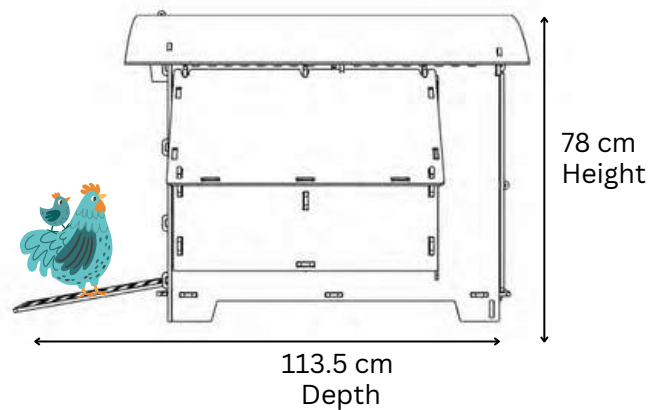

Living Area dimensions

Outer dimensions

NESTERA

2 PERCHES OF 91CM EACH
2 NESTBOXES (28x30CM EACH)

LARGE GROUND COOP

Living Area dimensions

Outer dimensions

NESTERA

SMALL LODGE COOP

1 PERCH OF 59CM
1 NESTBOX 28x30CM

Living Area dimensions

Outer dimensions

NESTERA

2 PERCHES OF 59CM EACH
2 NESTBOXES (28x30CM EACH)

MEDIUM LODGE COOP

Living Area dimensions

Perch x 3
85.8 cm

113 cm
Width

142 cm
Depth

Outer dimensions

31.9 cm 31.9 cm

113 cm
Width

142 cm
Depth

174 cm
Depth

110 cm
Width

113.5 cm
Depth

113.5 cm
Depth

78 cm
Height