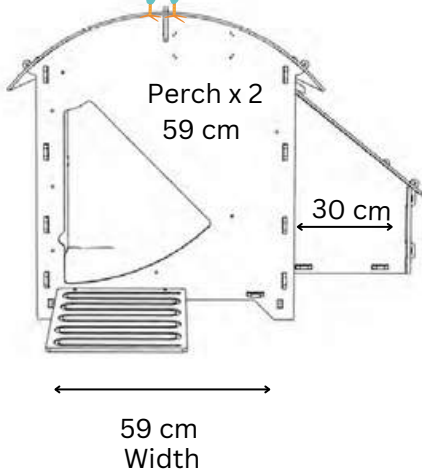

NESTERA

1 PERCH OF 59CM
1 NESTBOX 28x30CM

SMALL GROUND COOP

Living Area dimensions

Outer dimensions

NESTERA

2 PERCHES OF 59CM EACH
2 NESTBOXES (28x30CM EACH)

MEDIUM GROUND COOP

Living Area dimensions

Outer dimensions

NESTERA

2 PERCHES OF 91CM EACH
2 NESTBOXES (28x30CM EACH)

LARGE GROUND COOP

Living Area dimensions

Outer dimensions

NESTERA

Perch x 3
85.8 cm

113 cm
Width

142 cm
Depth

Outer dimensions

31.9 cm 31.9 cm

113 cm
Width

142 cm
Depth

174 cm
Depth

110 cm
Width

113.5 cm
Depth

113.5 cm
Depth

78 cm
Height