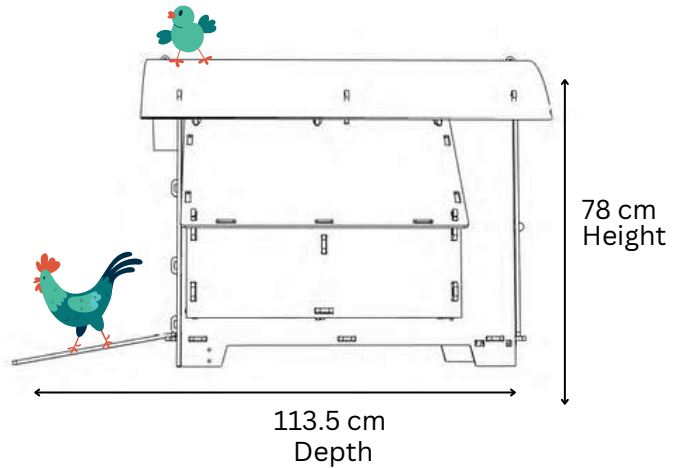

NESTERA

1 PERCH OF 59CM
1 NESTBOX 28x30CM

SMALL GROUND COOP

Living Area dimensions

Outer dimensions

NESTERA

2 PERCHES OF 59CM EACH
2 NESTBOXES (28x30CM EACH)

MEDIUM GROUND COOP

Living Area dimensions

Outer dimensions

NESTERA

2 PERCHES OF 91CM EACH
2 NESTBOXES (28x30CM EACH)

LARGE GROUND COOP

Living Area dimensions

Outer dimensions

NESTERA

Perch x 3
85.8 cm

113 cm
Width

142 cm
Depth

Outer dimensions

31.9 cm 31.9 cm

113 cm
Width

142 cm
Depth

174 cm
Depth

110 cm
Width

113.5 cm
Depth

113.5 cm
Depth

78 cm
Height