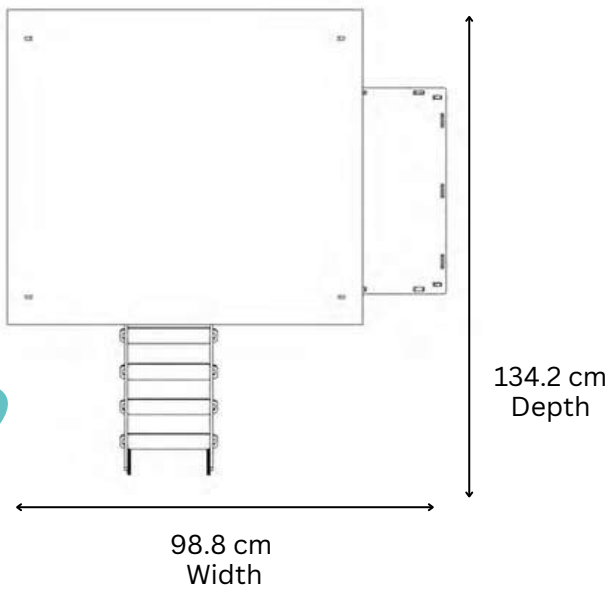

SMALL RAISED COOP

Living Area dimensions

Outer dimensions

NESTERA

2 PERCHES OF 59CM EACH
2 NESTBOXES (28x30CM EACH)

MEDIUM RAISED COOP

Outer dimensions

NESTERA

2 PERCHES OF 91CM EACH
2 NESTBOXES (28x30CM EACH)

LARGE RAISED COOP

Living Area dimensions

Outer dimensions

NESTERA

3-TIERED PERCH SYSTEM (3x85.8 CM EACH)
2 NESTBOXES (31.9x30 CM EACH)

THE WAGON

Living Area dimensions

Perch x 3
85.8 cm

113 cm
Width

142 cm
Depth

Outer dimensions

31.9 cm 31.9 cm

113 cm
Width

142 cm
Depth

174 cm
Depth

110 cm
Width

113.5 cm
Depth

113.5 cm
Depth

78 cm
Height