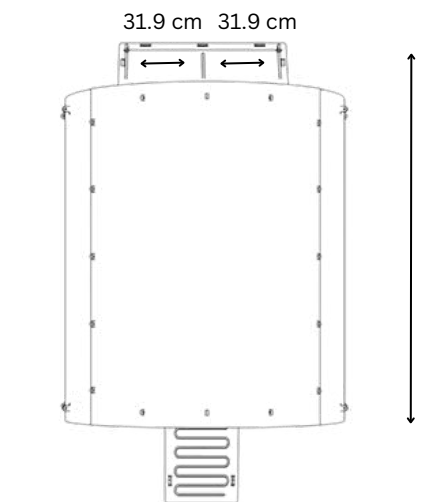

SMALL RAISED COOP

Living Area dimensions

Outer dimensions

NESTERA

2 PERCHES OF 59CM EACH
2 NESTBOXES (28x30CM EACH)

MEDIUM RAISED COOP

Outer dimensions

NESTERA

2 PERCHES OF 91CM EACH
2 NESTBOXES (28x30CM EACH)

LARGE RAISED COOP

Living Area dimensions

Outer dimensions

NESTERA

3-TIERED PERCH SYSTEM (3x85.8 CM EACH)
2 NESTBOXES (31.9x30 CM EACH)

THE WAGON

Living Area dimensions

Perch x 3
85.8 cm

113 cm
Width

142 cm
Depth

Outer dimensions

31.9 cm 31.9 cm

113 cm
Width

142 cm
Depth

174 cm
Depth

110 cm
Width

113.5 cm
Depth

113.5 cm
Depth

78 cm
Height