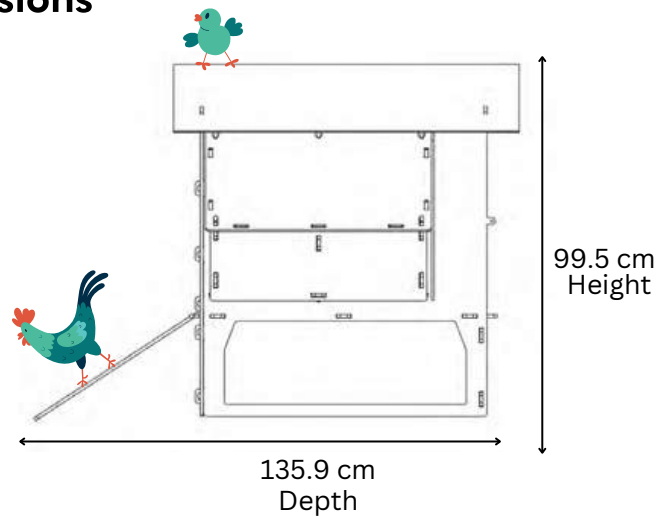

SMALL LODGE COOP

1 PERCH OF 59CM
1 NESTBOX 28x30CM

Living Area dimensions

Outer dimensions

NESTERA

2 PERCHES OF 59CM EACH
2 NESTBOXES (28x30CM EACH)

MEDIUM LODGE COOP

Living Area dimensions

Outer dimensions

NESTERA

2 PERCHES OF 91CM EACH
2 NESTBOXES (28x30CM EACH)

LARGE LODGE COOP

Living Area dimensions

Outer dimensions

NESTERA

1 PERCH OF 59CM
1 NESTBOX 28x30CM

Perch x 3
85.8 cm

113 cm
Width

142 cm
Depth

Outer dimensions

31.9 cm 31.9 cm

113 cm
Width

142 cm
Depth

174 cm
Depth

110 cm
Width

113.5 cm
Depth

113.5 cm
Depth

78 cm
Height