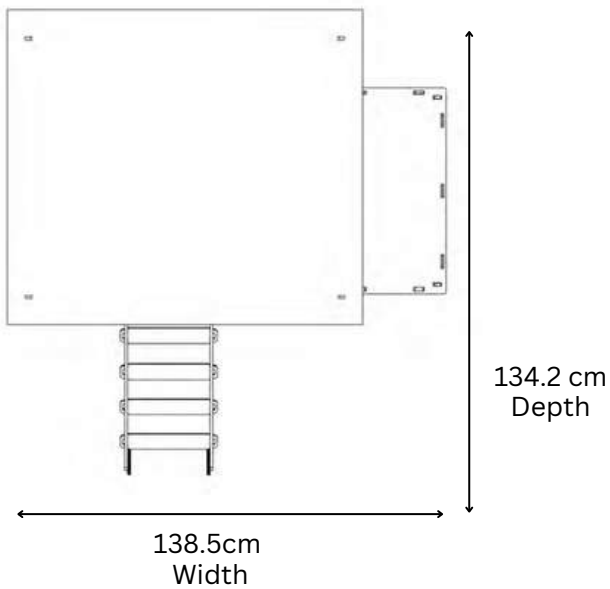

SMALL RAISED COOP

Living Area dimensions

Outer dimensions

NESTERA

2 PERCHES OF 59CM EACH
2 NESTBOXES (28x30CM EACH)

MEDIUM RAISED COOP

Outer dimensions

NESTERA

2 PERCHES OF 91CM EACH
2 NESTBOXES (28x30CM EACH)

LARGE RAISED COOP

Living Area dimensions

Outer dimensions

NESTERA

3-TIERED PERCH SYSTEM (3x85.8 CM EACH)
2 NESTBOXES (31.9x30 CM EACH)

THE WAGON

Living Area dimensions

Perch x 3
85.8 cm

113 cm
Width

142 cm
Depth

Outer dimensions

31.9 cm 31.9 cm

113 cm
Width

142 cm
Depth

174 cm
Depth

110 cm
Width

113.5 cm
Depth

113.5 cm
Depth

78 cm
Height