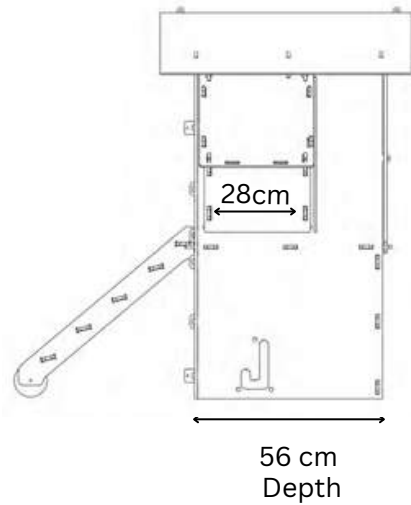

Outer dimensions

NESTERA

2 PERCHES OF 91CM EACH
2 NESTBOXES (28x30CM EACH)

LARGE LODGE COOP

Living Area dimensions

Outer dimensions

NESTERA

1 PERCH OF 59CM
1 NESTBOX 28x30CM

SMALL RAISED COOP

Living Area dimensions

Outer dimensions

NESTERA

2 PERCHES OF 59CM EACH
2 NESTBOXES (28x30CM EACH)

MEDIUM RAISED COOP

Outer dimensions

NESTERA

Perch x 3
85.8 cm

113 cm
Width

142 cm
Depth

Outer dimensions

31.9 cm 31.9 cm

113 cm
Width

142 cm
Depth

174 cm
Depth

110 cm
Width

113.5 cm
Depth

113.5 cm
Depth

78 cm
Height