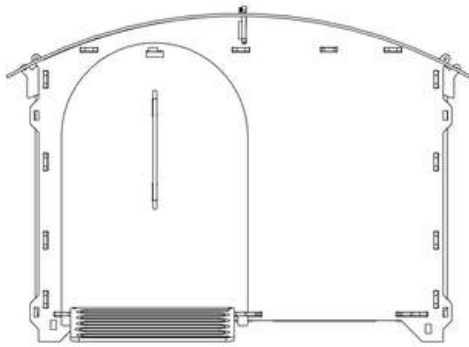

2 PERCHES OF 91CM EACH
2 NESTBOXES (28x30CM EACH)

LARGE RAISED COOP

Living Area dimensions

Outer dimensions

NESTERA

3-TIERED PERCH SYSTEM (3x85.8 CM EACH)
2 NESTBOXES (31.9x30 CM EACH)

THE WAGON

Living Area dimensions

Perch x 3
85.8 cm

113 cm
Width

142 cm
Depth

Outer dimensions

31.9 cm 31.9 cm

113 cm
Width

142 cm
Depth

174 cm
Depth

138.2 cm
Height

NESTERA

8 SMALL DUCKS OR 2 LARGE
GEESE

DUCK HOUSE

Living Area dimensions

100 cm
Width

80 cm
Depth

Outer dimensions

110 cm
Width

113.5 cm
Depth

113.5 cm
Depth

78 cm
Height