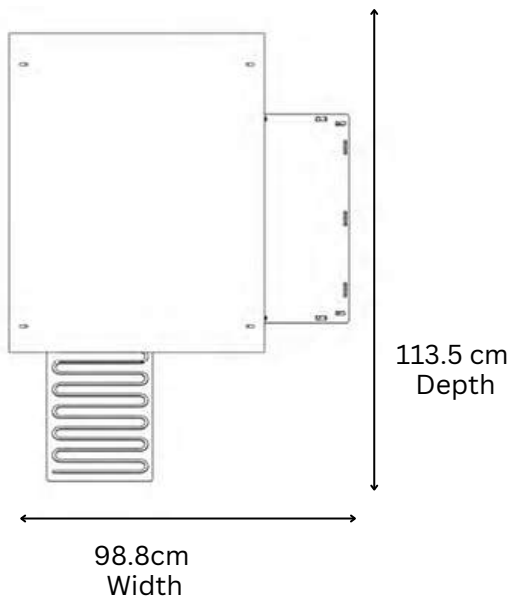

NESTERA

1 PERCH OF 59CM
1 NESTBOX 28x30CM

SMALL GROUND COOP

Living Area dimensions

Outer dimensions

NESTERA

2 PERCHES OF 59CM EACH
2 NESTBOXES (28x30CM EACH)

MEDIUM GROUND COOP

Living Area dimensions

Outer dimensions

NESTERA

2 PERCHES OF 91CM EACH
2 NESTBOXES (28x30CM EACH)

LARGE GROUND COOP

Living Area dimensions

Outer dimensions

NESTERA

Perch x 3
85.8 cm

113 cm
Width

142 cm
Depth

Outer dimensions

31.9 cm 31.9 cm

113 cm
Width

142 cm
Depth

174 cm
Depth

110 cm
Width

113.5 cm
Depth

113.5 cm
Depth

78 cm
Height