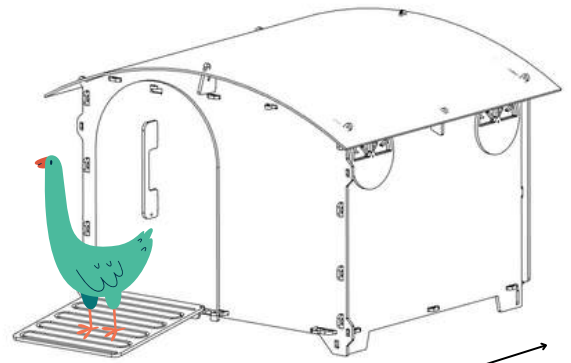

Perch x 3
85.8 cm

113 cm
Width

142 cm
Depth

Outer dimensions

31.9 cm 31.9 cm

113 cm
Width

142 cm
Depth

174 cm
Depth

138.2 cm
Height

NESTERA

8 SMALL DUCKS OR 2 LARGE
GEESE

DUCK HOUSE

Living Area dimensions

100 cm
Width

80 cm
Depth

Outer dimensions

110 cm
Width

113.5 cm
Depth

113.5 cm
Depth

78 cm
Height