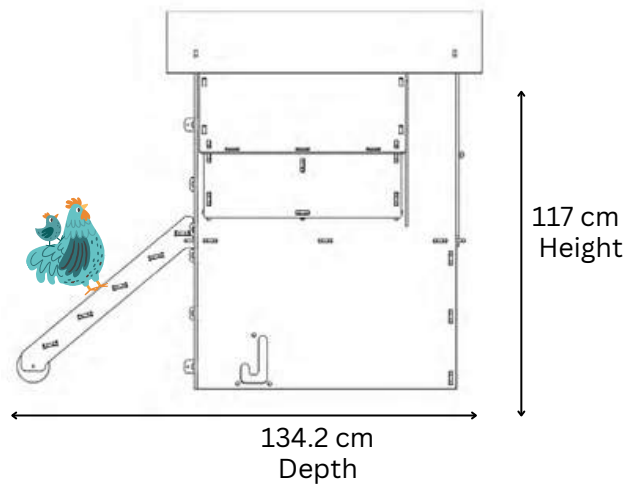

NESTERA

2 PERCHES OF 91CM EACH
2 NESTBOXES (28x30CM EACH)

LARGE RAISED COOP

Living Area dimensions

Outer dimensions