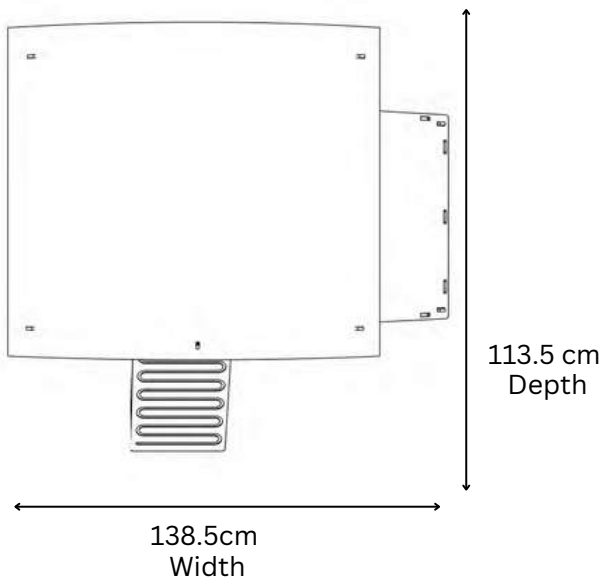

Living Area dimensions

Outer dimensions

NESTERA

2 PERCHES OF 91CM EACH
2 NESTBOXES (28x30CM EACH)

LARGE GROUND COOP

Living Area dimensions

Outer dimensions

NESTERA

SMALL LODGE COOP

1 PERCH OF 59CM
1 NESTBOX 28x30CM

Living Area dimensions

Outer dimensions

NESTERA

2 PERCHES OF 59CM EACH
2 NESTBOXES (28x30CM EACH)

MEDIUM LODGE COOP

Living Area dimensions

Perch x 3
85.8 cm

113 cm
Width

142 cm
Depth

Outer dimensions

31.9 cm 31.9 cm

113 cm
Width

142 cm
Depth

174 cm
Depth

110 cm
Width

113.5 cm
Depth

113.5 cm
Depth

78 cm
Height