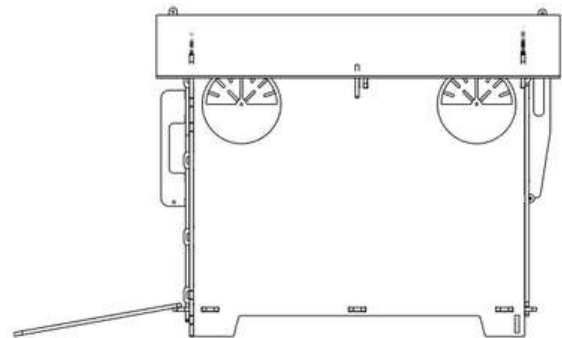

2 PERCHES OF 91CM EACH
2 NESTBOXES (28x30CM EACH)

LARGE RAISED COOP

Living Area dimensions

Outer dimensions

NESTERA

3-TIERED PERCH SYSTEM (3x85.8 CM EACH)
2 NESTBOXES (31.9x30 CM EACH)

THE WAGON

Living Area dimensions

Perch x 3
85.8 cm

113 cm
Width

142 cm
Depth

Outer dimensions

31.9 cm 31.9 cm

113 cm
Width

142 cm
Depth

174 cm
Depth

138.2 cm
Height

NESTERA

8 SMALL DUCKS OR 2 LARGE
GEESE

DUCK HOUSE

Living Area dimensions

100 cm
Width

80 cm
Depth

Outer dimensions

110 cm
Width

113.5 cm
Depth

113.5 cm
Depth

78 cm
Height