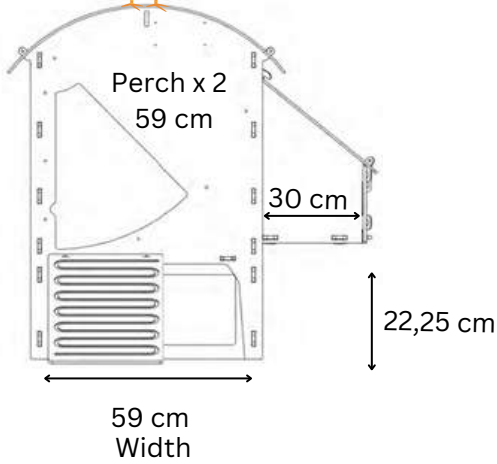

SMALL LODGE COOP

1 PERCH OF 59CM
1 NESTBOX 28x30CM

Living Area dimensions

Outer dimensions

NESTERA

2 PERCHES OF 59CM EACH
2 NESTBOXES (28x30CM EACH)

MEDIUM LODGE COOP

Living Area dimensions

Outer dimensions

NESTERA

2 PERCHES OF 91CM EACH
2 NESTBOXES (28x30CM EACH)

LARGE LODGE COOP

Living Area dimensions

Outer dimensions

NESTERA

1 PERCH OF 59CM
1 NESTBOX 28x30CM

SMALL RAISED COOP

Living Area dimensions

Outer dimensions

NESTERA

2 PERCHES OF 59CM EACH
2 NESTBOXES (28x30CM EACH)

MEDIUM RAISED COOP

Outer dimensions

NESTERA

Perch x 3
85.8 cm

113 cm
Width

142 cm
Depth

Outer dimensions

31.9 cm 31.9 cm

113 cm
Width

142 cm
Depth

174 cm
Depth