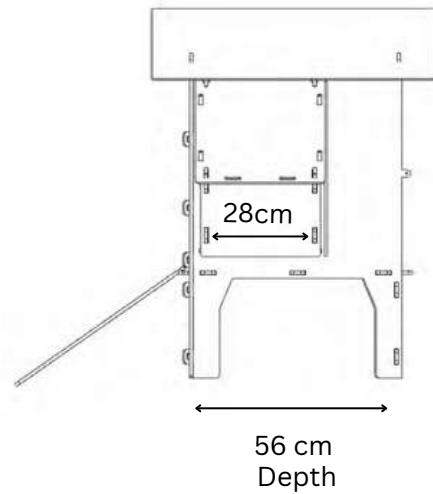

Living Area dimensions

Outer dimensions

NESTERA

2 PERCHES OF 91CM EACH
2 NESTBOXES (28x30CM EACH)

LARGE GROUND COOP

Living Area dimensions

Outer dimensions

NESTERA

SMALL LODGE COOP

1 PERCH OF 59CM
1 NESTBOX 28x30CM

Living Area dimensions

Outer dimensions

NESTERA

2 PERCHES OF 59CM EACH
2 NESTBOXES (28x30CM EACH)

MEDIUM LODGE COOP

Living Area dimensions

Perch x 3
85.8 cm

113 cm
Width

142 cm
Depth

Outer dimensions

31.9 cm 31.9 cm

113 cm
Width

142 cm
Depth

174 cm
Depth

110 cm
Width

113.5 cm
Depth

113.5 cm
Depth

78 cm
Height