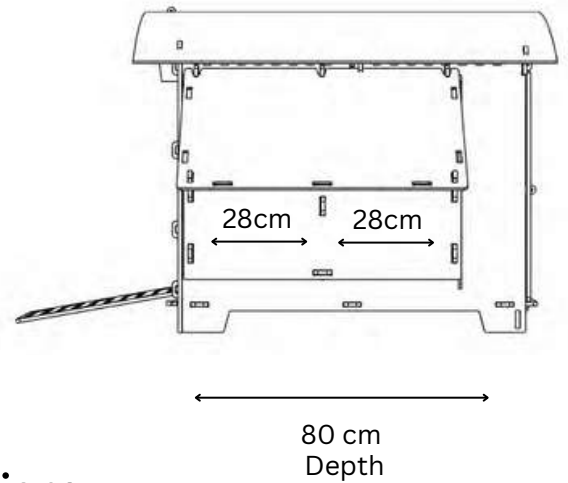

Living Area dimensions

Outer dimensions

NESTERA

2 PERCHES OF 91CM EACH
2 NESTBOXES (28x30CM EACH)

LARGE GROUND COOP

Living Area dimensions

Outer dimensions

NESTERA

SMALL LODGE COOP

1 PERCH OF 59CM
1 NESTBOX 28x30CM

Living Area dimensions

Outer dimensions

NESTERA

2 PERCHES OF 59CM EACH
2 NESTBOXES (28x30CM EACH)

MEDIUM LODGE COOP

Living Area dimensions

Perch x 3
85.8 cm

113 cm
Width

142 cm
Depth

Outer dimensions

31.9 cm 31.9 cm

113 cm
Width

142 cm
Depth

174 cm
Depth

110 cm
Width

113.5 cm
Depth

113.5 cm
Depth

78 cm
Height