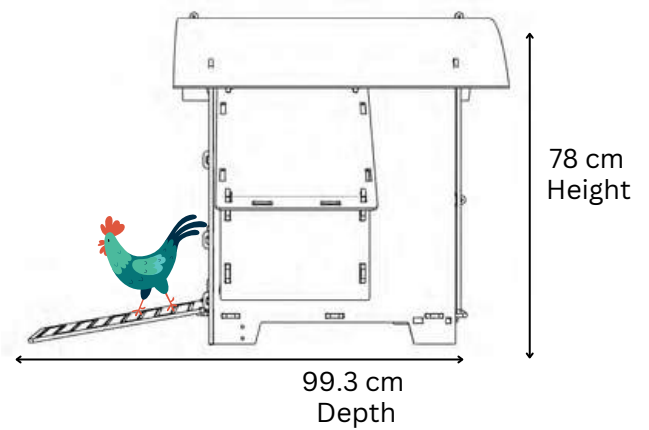

NESTERA

1 PERCH OF 59CM
1 NESTBOX 28x30CM

SMALL GROUND COOP

Living Area dimensions

Outer dimensions

NESTERA

2 PERCHES OF 59CM EACH
2 NESTBOXES (28x30CM EACH)

MEDIUM GROUND COOP

Living Area dimensions

Outer dimensions

NESTERA

2 PERCHES OF 91CM EACH
2 NESTBOXES (28x30CM EACH)

LARGE GROUND COOP

Living Area dimensions

Outer dimensions

NESTERA

Perch x 3
85.8 cm

113 cm
Width

142 cm
Depth

Outer dimensions

31.9 cm 31.9 cm

113 cm
Width

142 cm
Depth

174 cm
Depth

110 cm
Width

113.5 cm
Depth

113.5 cm
Depth

78 cm
Height