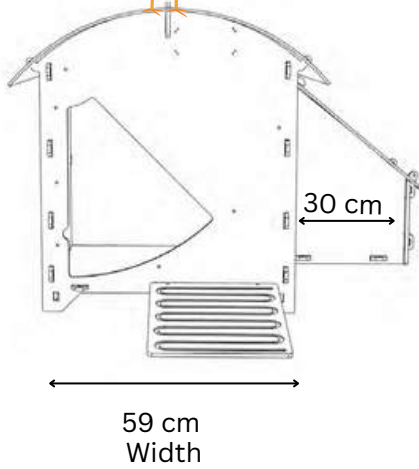

NESTERA

1 PERCH OF 59CM
1 NESTBOX 28x30CM

SMALL GROUND COOP

Living Area dimensions

Outer dimensions

NESTERA

2 PERCHES OF 59CM EACH
2 NESTBOXES (28x30CM EACH)

MEDIUM GROUND COOP

Living Area dimensions

Outer dimensions

NESTERA

2 PERCHES OF 91CM EACH
2 NESTBOXES (28x30CM EACH)

LARGE GROUND COOP

Living Area dimensions

Outer dimensions

NESTERA

Perch x 3
85.8 cm

113 cm
Width

142 cm
Depth

Outer dimensions

31.9 cm 31.9 cm

113 cm
Width

142 cm
Depth

174 cm
Depth

110 cm
Width

113.5 cm
Depth

113.5 cm
Depth

78 cm
Height