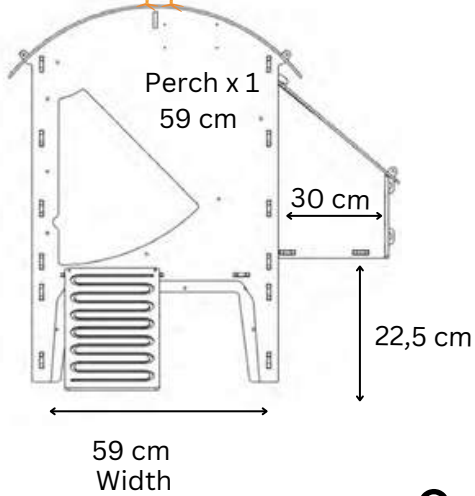

Living Area dimensions

Outer dimensions

NESTERA

2 PERCHES OF 91CM EACH
2 NESTBOXES (28x30CM EACH)

LARGE GROUND COOP

Living Area dimensions

Outer dimensions

NESTERA

SMALL LODGE COOP

1 PERCH OF 59CM
1 NESTBOX 28x30CM

Living Area dimensions

Outer dimensions

NESTERA

2 PERCHES OF 59CM EACH
2 NESTBOXES (28x30CM EACH)

MEDIUM LODGE COOP

Living Area dimensions

Outer dimensions

NESTERA

2 PERCHES OF 91CM EACH
2 NESTBOXES (28x30CM EACH)

LARGE LODGE COOP

Living Area dimensions

Outer dimensions

NESTERA

1 PERCH OF 59CM
1 NESTBOX 28x30CM

Perch x 3
85.8 cm

113 cm
Width

142 cm
Depth

Outer dimensions

31.9 cm 31.9 cm

113 cm
Width

142 cm
Depth

174 cm
Depth