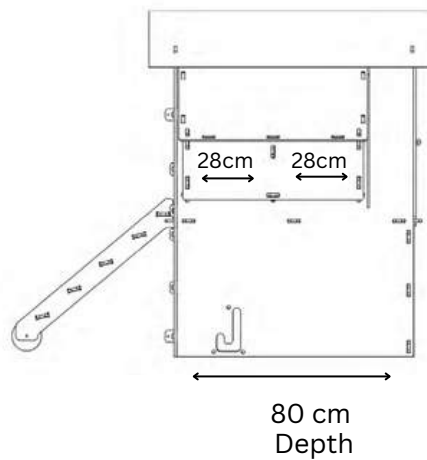

SMALL RAISED COOP

Living Area dimensions

Outer dimensions

NESTERA

2 PERCHES OF 59CM EACH
2 NESTBOXES (28x30CM EACH)

MEDIUM RAISED COOP

Outer dimensions

NESTERA

2 PERCHES OF 91CM EACH
2 NESTBOXES (28x30CM EACH)

LARGE RAISED COOP

Living Area dimensions

Outer dimensions

NESTERA

3-TIERED PERCH SYSTEM (3x85.8 CM EACH)
2 NESTBOXES (31.9x30 CM EACH)

THE WAGON

Living Area dimensions

Perch x 3
85.8 cm

113 cm
Width

142 cm
Depth

Outer dimensions

31.9 cm 31.9 cm

113 cm
Width

142 cm
Depth

174 cm
Depth

110 cm
Width

113.5 cm
Depth

113.5 cm
Depth

78 cm
Height