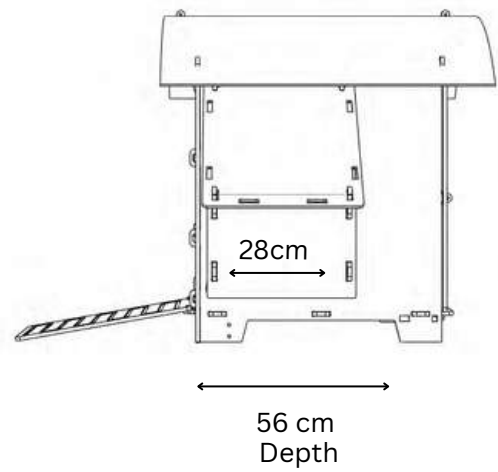

NESTERA

1 PERCH OF 59CM
1 NESTBOX 28x30CM

SMALL GROUND COOP

Living Area dimensions

Outer dimensions

NESTERA

2 PERCHES OF 59CM EACH
2 NESTBOXES (28x30CM EACH)

MEDIUM GROUND COOP

Living Area dimensions

Outer dimensions

NESTERA

2 PERCHES OF 91CM EACH
2 NESTBOXES (28x30CM EACH)

LARGE GROUND COOP

Living Area dimensions

Outer dimensions

NESTERA

Perch x 3
85.8 cm

113 cm
Width

142 cm
Depth

Outer dimensions

31.9 cm 31.9 cm

113 cm
Width

142 cm
Depth

174 cm
Depth

110 cm
Width

113.5 cm
Depth

113.5 cm
Depth

78 cm
Height