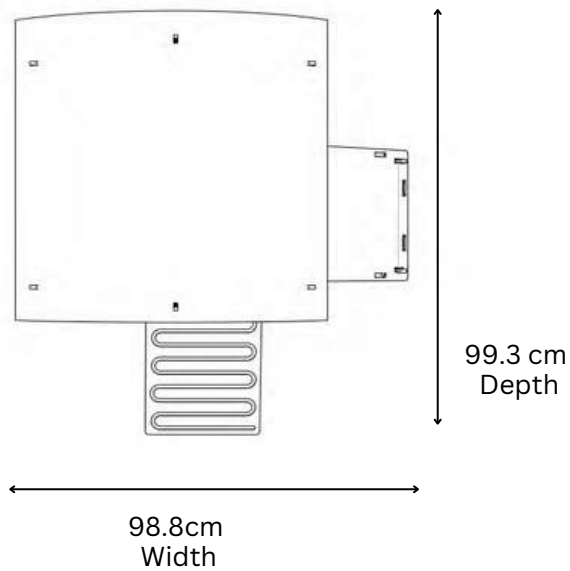

NESTERA

1 PERCH OF 59CM
1 NESTBOX 28x30CM

SMALL GROUND COOP

Living Area dimensions

Outer dimensions

NESTERA

2 PERCHES OF 59CM EACH
2 NESTBOXES (28x30CM EACH)

MEDIUM GROUND COOP

Living Area dimensions

Outer dimensions

NESTERA

2 PERCHES OF 91CM EACH
2 NESTBOXES (28x30CM EACH)

LARGE GROUND COOP

Living Area dimensions

Outer dimensions

NESTERA

Perch x 3
85.8 cm

113 cm
Width

142 cm
Depth

Outer dimensions

31.9 cm 31.9 cm

113 cm
Width

142 cm
Depth

174 cm
Depth

110 cm
Width

113.5 cm
Depth

113.5 cm
Depth

78 cm
Height