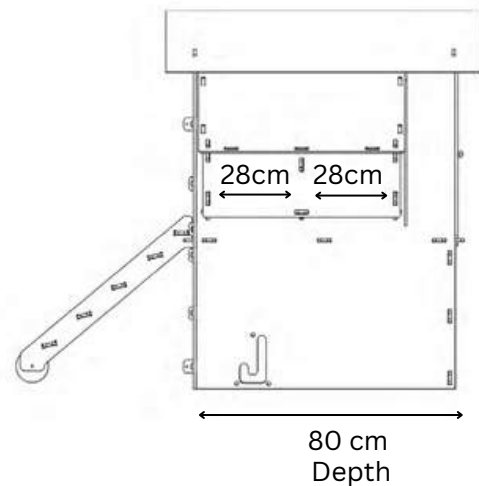

SMALL RAISED COOP

Living Area dimensions

Outer dimensions

NESTERA

2 PERCHES OF 59CM EACH
2 NESTBOXES (28x30CM EACH)

MEDIUM RAISED COOP

Outer dimensions

NESTERA

2 PERCHES OF 91CM EACH
2 NESTBOXES (28x30CM EACH)

LARGE RAISED COOP

Living Area dimensions

Outer dimensions

NESTERA

3-TIERED PERCH SYSTEM (3x85.8 CM EACH)
2 NESTBOXES (31.9x30 CM EACH)

THE WAGON

Living Area dimensions

Perch x 3
85.8 cm

113 cm
Width

142 cm
Depth

Outer dimensions

31.9 cm 31.9 cm

113 cm
Width

142 cm
Depth

174 cm
Depth

110 cm
Width

113.5 cm
Depth

113.5 cm
Depth

78 cm
Height