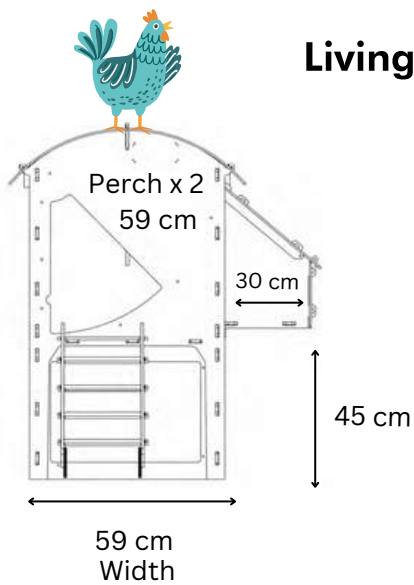

Outer dimensions

NESTERA

2 PERCHES OF 91CM EACH
2 NESTBOXES (28x30CM EACH)

LARGE LODGE COOP

Living Area dimensions

Outer dimensions

NESTERA

1 PERCH OF 59CM
1 NESTBOX 28x30CM

SMALL RAISED COOP

Living Area dimensions

Outer dimensions

NESTERA

2 PERCHES OF 59CM EACH
2 NESTBOXES (28x30CM EACH)

MEDIUM RAISED COOP

Outer dimensions

NESTERA

2 PERCHES OF 91CM EACH
2 NESTBOXES (28x30CM EACH)

LARGE RAISED COOP

Living Area dimensions

Outer dimensions

NESTERA

3-TIERED PERCH SYSTEM (3x85.8 CM EACH)
2 NESTBOXES (31.9x30 CM EACH)

THE WAGON

Living Area dimensions

Perch x 3
85.8 cm

113 cm
Width

142 cm
Depth

Outer dimensions

31.9 cm 31.9 cm

113 cm
Width

142 cm
Depth

174 cm
Depth