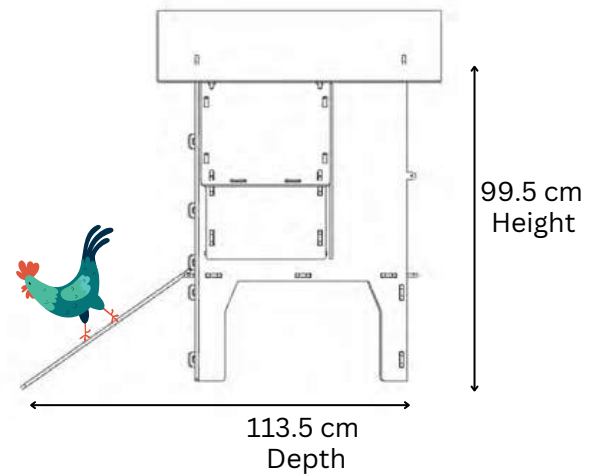

SMALL LODGE COOP

1 PERCH OF 59CM
1 NESTBOX 28x30CM

Living Area dimensions

Outer dimensions

NESTERA

2 PERCHES OF 59CM EACH
2 NESTBOXES (28x30CM EACH)

MEDIUM LODGE COOP

Living Area dimensions

Outer dimensions

NESTERA

2 PERCHES OF 91CM EACH
2 NESTBOXES (28x30CM EACH)

LARGE LODGE COOP

Living Area dimensions

Outer dimensions

NESTERA

1 PERCH OF 59CM
1 NESTBOX 28x30CM

Perch x 3
85.8 cm

113 cm
Width

142 cm
Depth

Outer dimensions

31.9 cm 31.9 cm

113 cm
Width

142 cm
Depth

174 cm
Depth

110 cm
Width

113.5 cm
Depth

113.5 cm
Depth

78 cm
Height