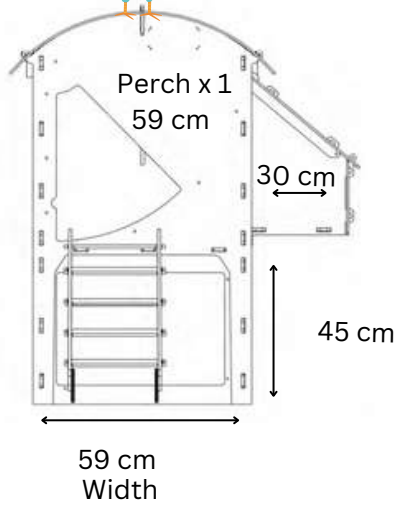

Outer dimensions

NESTERA

2 PERCHES OF 91CM EACH
2 NESTBOXES (28x30CM EACH)

LARGE LODGE COOP

Living Area dimensions

Outer dimensions

NESTERA

1 PERCH OF 59CM
1 NESTBOX 28x30CM

SMALL RAISED COOP

Living Area dimensions

Outer dimensions

NESTERA

2 PERCHES OF 59CM EACH
2 NESTBOXES (28x30CM EACH)

MEDIUM RAISED COOP

Outer dimensions

NESTERA

Perch x 3
85.8 cm

113 cm
Width

142 cm
Depth

Outer dimensions

31.9 cm 31.9 cm

113 cm
Width

142 cm
Depth

174 cm
Depth

110 cm
Width

113.5 cm
Depth

113.5 cm
Depth

78 cm
Height