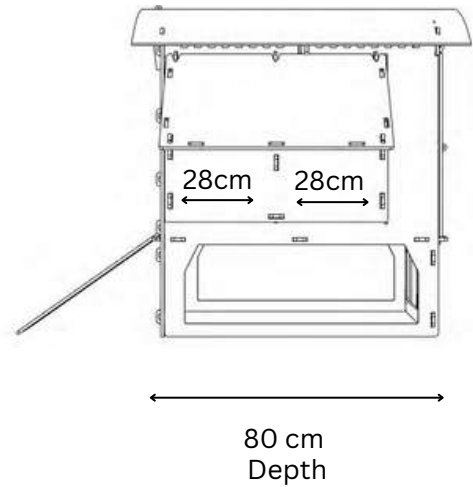

Outer dimensions

NESTERA

2 PERCHES OF 91CM EACH
2 NESTBOXES (28x30CM EACH)

LARGE LODGE COOP

Living Area dimensions

Outer dimensions

NESTERA

1 PERCH OF 59CM
1 NESTBOX 28x30CM

SMALL RAISED COOP

Living Area dimensions

Outer dimensions

NESTERA

2 PERCHES OF 59CM EACH
2 NESTBOXES (28x30CM EACH)

MEDIUM RAISED COOP

Outer dimensions

NESTERA

Perch x 3
85.8 cm

113 cm
Width

142 cm
Depth

Outer dimensions

31.9 cm 31.9 cm

113 cm
Width

142 cm
Depth

174 cm
Depth

110 cm
Width

113.5 cm
Depth

113.5 cm
Depth

78 cm
Height