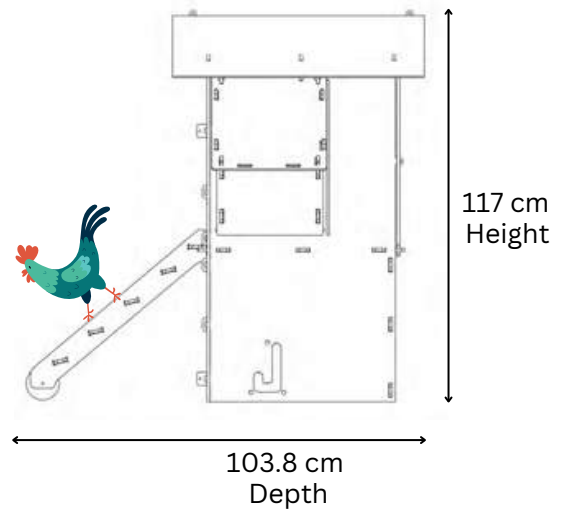

SMALL LODGE COOP

1 PERCH OF 59CM
1 NESTBOX 28x30CM

Living Area dimensions

Outer dimensions

NESTERA

2 PERCHES OF 59CM EACH
2 NESTBOXES (28x30CM EACH)

MEDIUM LODGE COOP

Living Area dimensions

Outer dimensions

NESTERA

2 PERCHES OF 91CM EACH
2 NESTBOXES (28x30CM EACH)

LARGE LODGE COOP

Living Area dimensions

Outer dimensions

NESTERA

1 PERCH OF 59CM
1 NESTBOX 28x30CM

SMALL RAISED COOP

Living Area dimensions

Outer dimensions

NESTERA

2 PERCHES OF 59CM EACH
2 NESTBOXES (28x30CM EACH)

MEDIUM RAISED COOP

Outer dimensions

NESTERA

Perch x 3
85.8 cm

113 cm
Width

142 cm
Depth

Outer dimensions

31.9 cm 31.9 cm

113 cm
Width

142 cm
Depth

174 cm
Depth