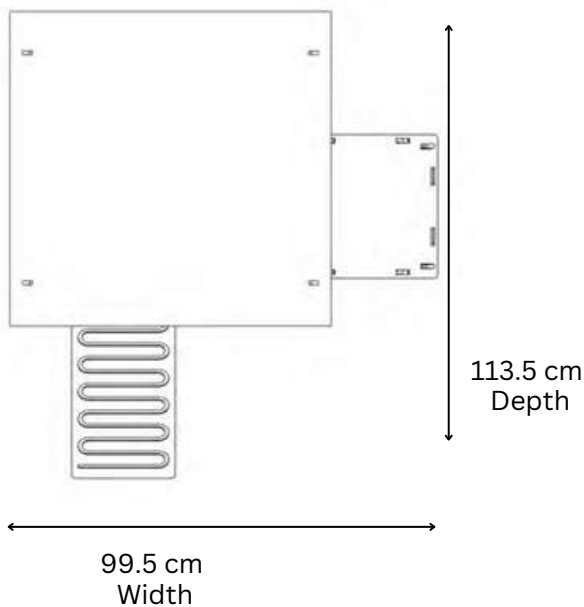

SMALL LODGE COOP

1 PERCH OF 59CM
1 NESTBOX 28x30CM

Living Area dimensions

Outer dimensions

NESTERA

2 PERCHES OF 59CM EACH
2 NESTBOXES (28x30CM EACH)

MEDIUM LODGE COOP

Living Area dimensions

Outer dimensions

NESTERA

2 PERCHES OF 91CM EACH
2 NESTBOXES (28x30CM EACH)

LARGE LODGE COOP

Living Area dimensions

Outer dimensions

NESTERA

1 PERCH OF 59CM
1 NESTBOX 28x30CM

Perch x 3
85.8 cm

113 cm
Width

142 cm
Depth

Outer dimensions

31.9 cm 31.9 cm

113 cm
Width

142 cm
Depth

174 cm
Depth

110 cm
Width

113.5 cm
Depth

113.5 cm
Depth

78 cm
Height