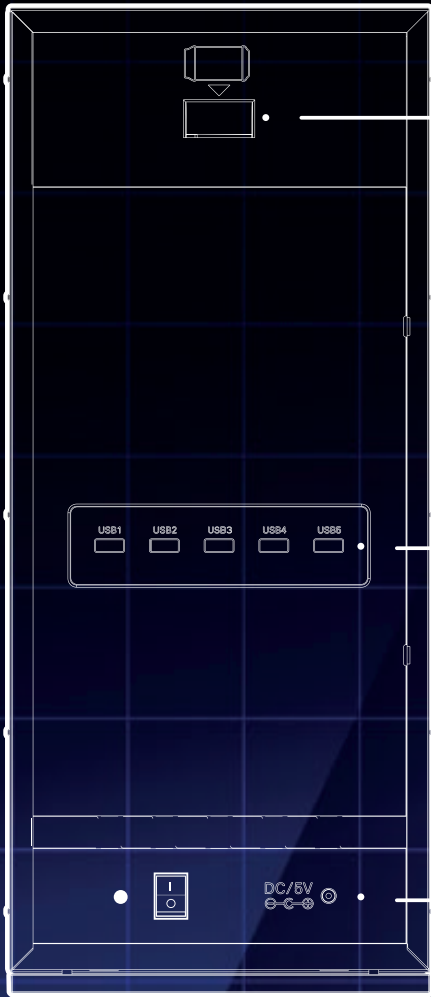

### *Quarter Arcade USB Hub*

***Power LED***

***Dispense Button***

***Backlit Buttons***

***Dispenser***

**Can Slot**

**USB HUB**

**DC Power**

**AC Adapter**

**US Plug**

**AU Plug**

**UK Plug**

**EU Plug**

## **Specifications:**

*Quarter Arcade USB Hub:*

*Dimensions: 190 x 176 x 449 mm*

*Input: 5V - 10A*

*Output: Maximum 5V - 7.5A*

*Adapter:*

*Cable Length: 1.2 meters/3.93 feet*

*Included Plug Types: UK, EU, US, and AU*