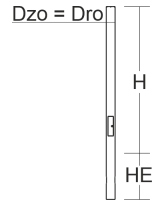

LUPALO

612235.014 | Module

Modules
4051859576808
D 180, H 4150, d 180

Luminaire tube with anchoring tube. Height 4150 mm . Luminaire tube made of aluminum profile, seawater resistant powder-coated. With C-track for cable fuse box. Pole door with triangle lock. Continuous buried base with two side cable holes.

Colour

Colour silver metallic

Dimensions

Diameter D 180 mm
Height H 4.150 mm
Recess height HE 1000 mm
Weight 40 kg

Approbations

Conformity mark CE