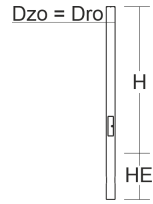

LUPALO

612235.0131 | Module

Modules
4051859576792
D 180, H 4150, d 180

Luminaire tube with anchoring tube. Height 4150 mm . Luminaire tube made of aluminum profile, seawater resistant powder-coated. With C-track for cable fuse box. Pole door with triangle lock. Continuous buried base with two side cable holes.

Colour

Colour anthracite metallic

Dimensions

Diameter D 180 mm
Height H 4.150 mm
Recess height HE 1000 mm
Weight 40 kg

Approbations

Conformity mark CE