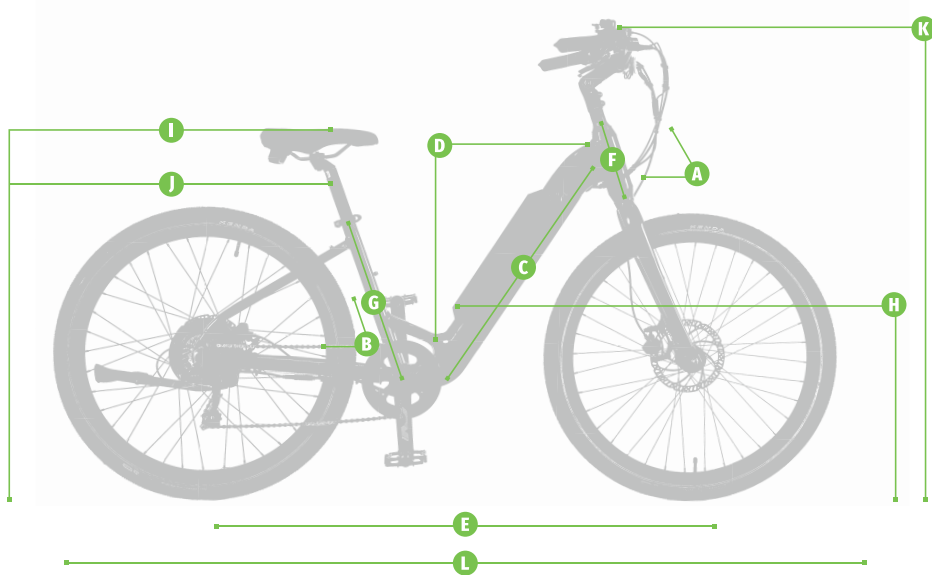

CITY MODEL 1.0 STEP-THRU

	Dimension	Size S/M	Size L/XL
A	Head tube angle	69°	69°
B	Seat tube angle	71°	68.1°
C	Top tube length (actual)	N/A	N/A
D	Top tube length (effective)	25.4" / 647mm	27.4" / 697mm
E	Wheelbase	45.25" / 1149mm	45.75" / 1162mm
F	Head tube length	6.7" / 170mm	8.7" / 221mm
G	Seat tube length (center to top)	16" / 400mm	20" / 508mm
H	Standover height	21" / 533mm	21" / 533mm
I	Maximum saddle height (Measured on a vertical line from the ground)	36" / 914.4mm	39" / 990mm
J	Minimum saddle height (Measured on a vertical line from the ground)	30" / 762mm	33" / 852mm
K	Handlebar height (Adjustable; measured on a vertical line from the ground)	41-43" / 1041 - 1092mm	41.5-43.5" / 1054 - 1104mm
L	Total length, end to end	72" / 1828mm	72.5" / 1841mm