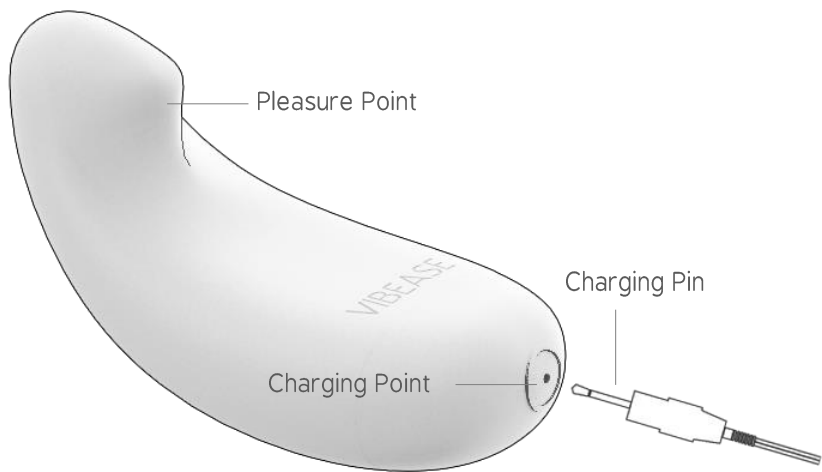

Figure 1 - Top View