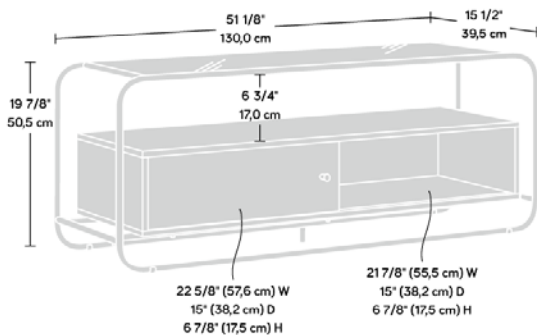

METRO TV STAND

PRODUCT SHEET

FURNITURE

- TV stand in Misted Elm finish
- Accommodates a TV weighing up to 22.5 kg
- Stylish safety-tempered black silk-screened glass top
 - Open shelving for storage
- Divided lower shelving area with sliding door for further storage
 - Powder coated metal frame for durability

Width	130 cm
Depth	39.5 cm
Height	50.5 cm
Carton Height	148.7 cm
Carton Width	60.7 cm
Carton Depth	11.5 cm
Box Volume	0.105 cbm
Weight (gross)	26.5 kg

N.B: All measurements are approximate